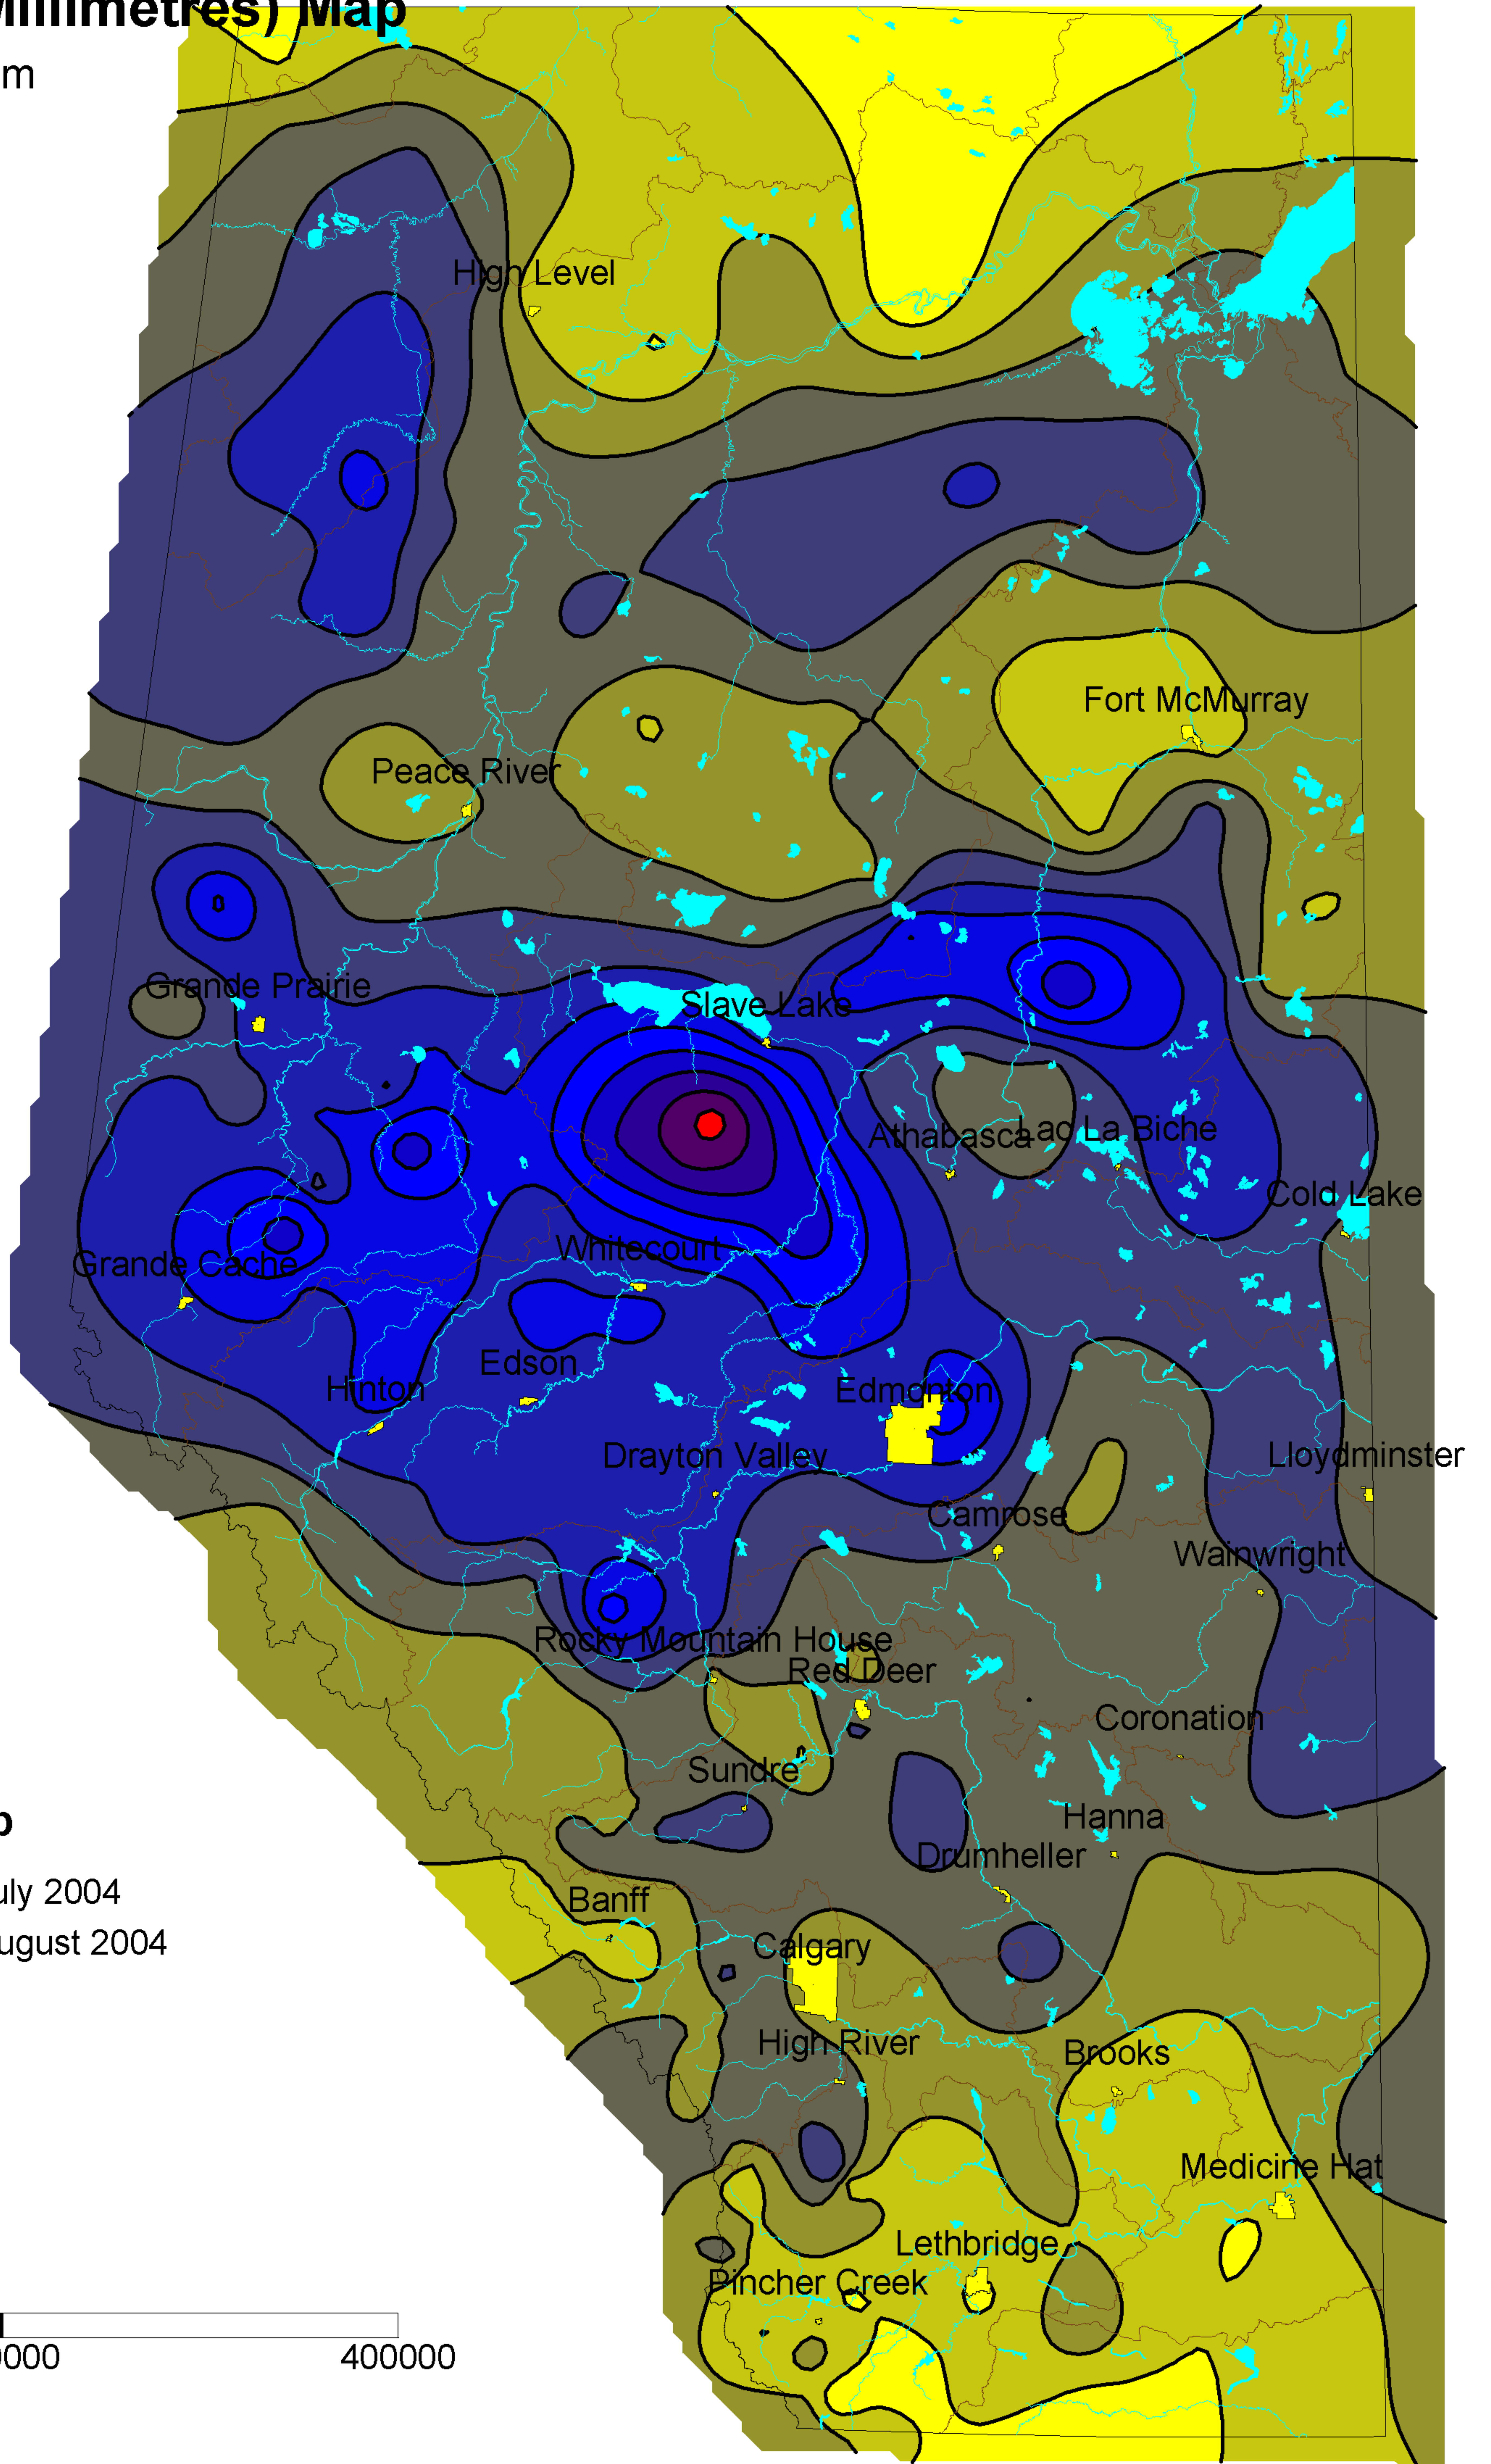

Alberta Environment Precipitation (Millimetres) Map

Contour Interval 25 mm

Kriging Contour Map

744 hours 00:00 01 July 2004
00:00 01 August 2004

Distance in Meters

Map Scale 1: 5 Million