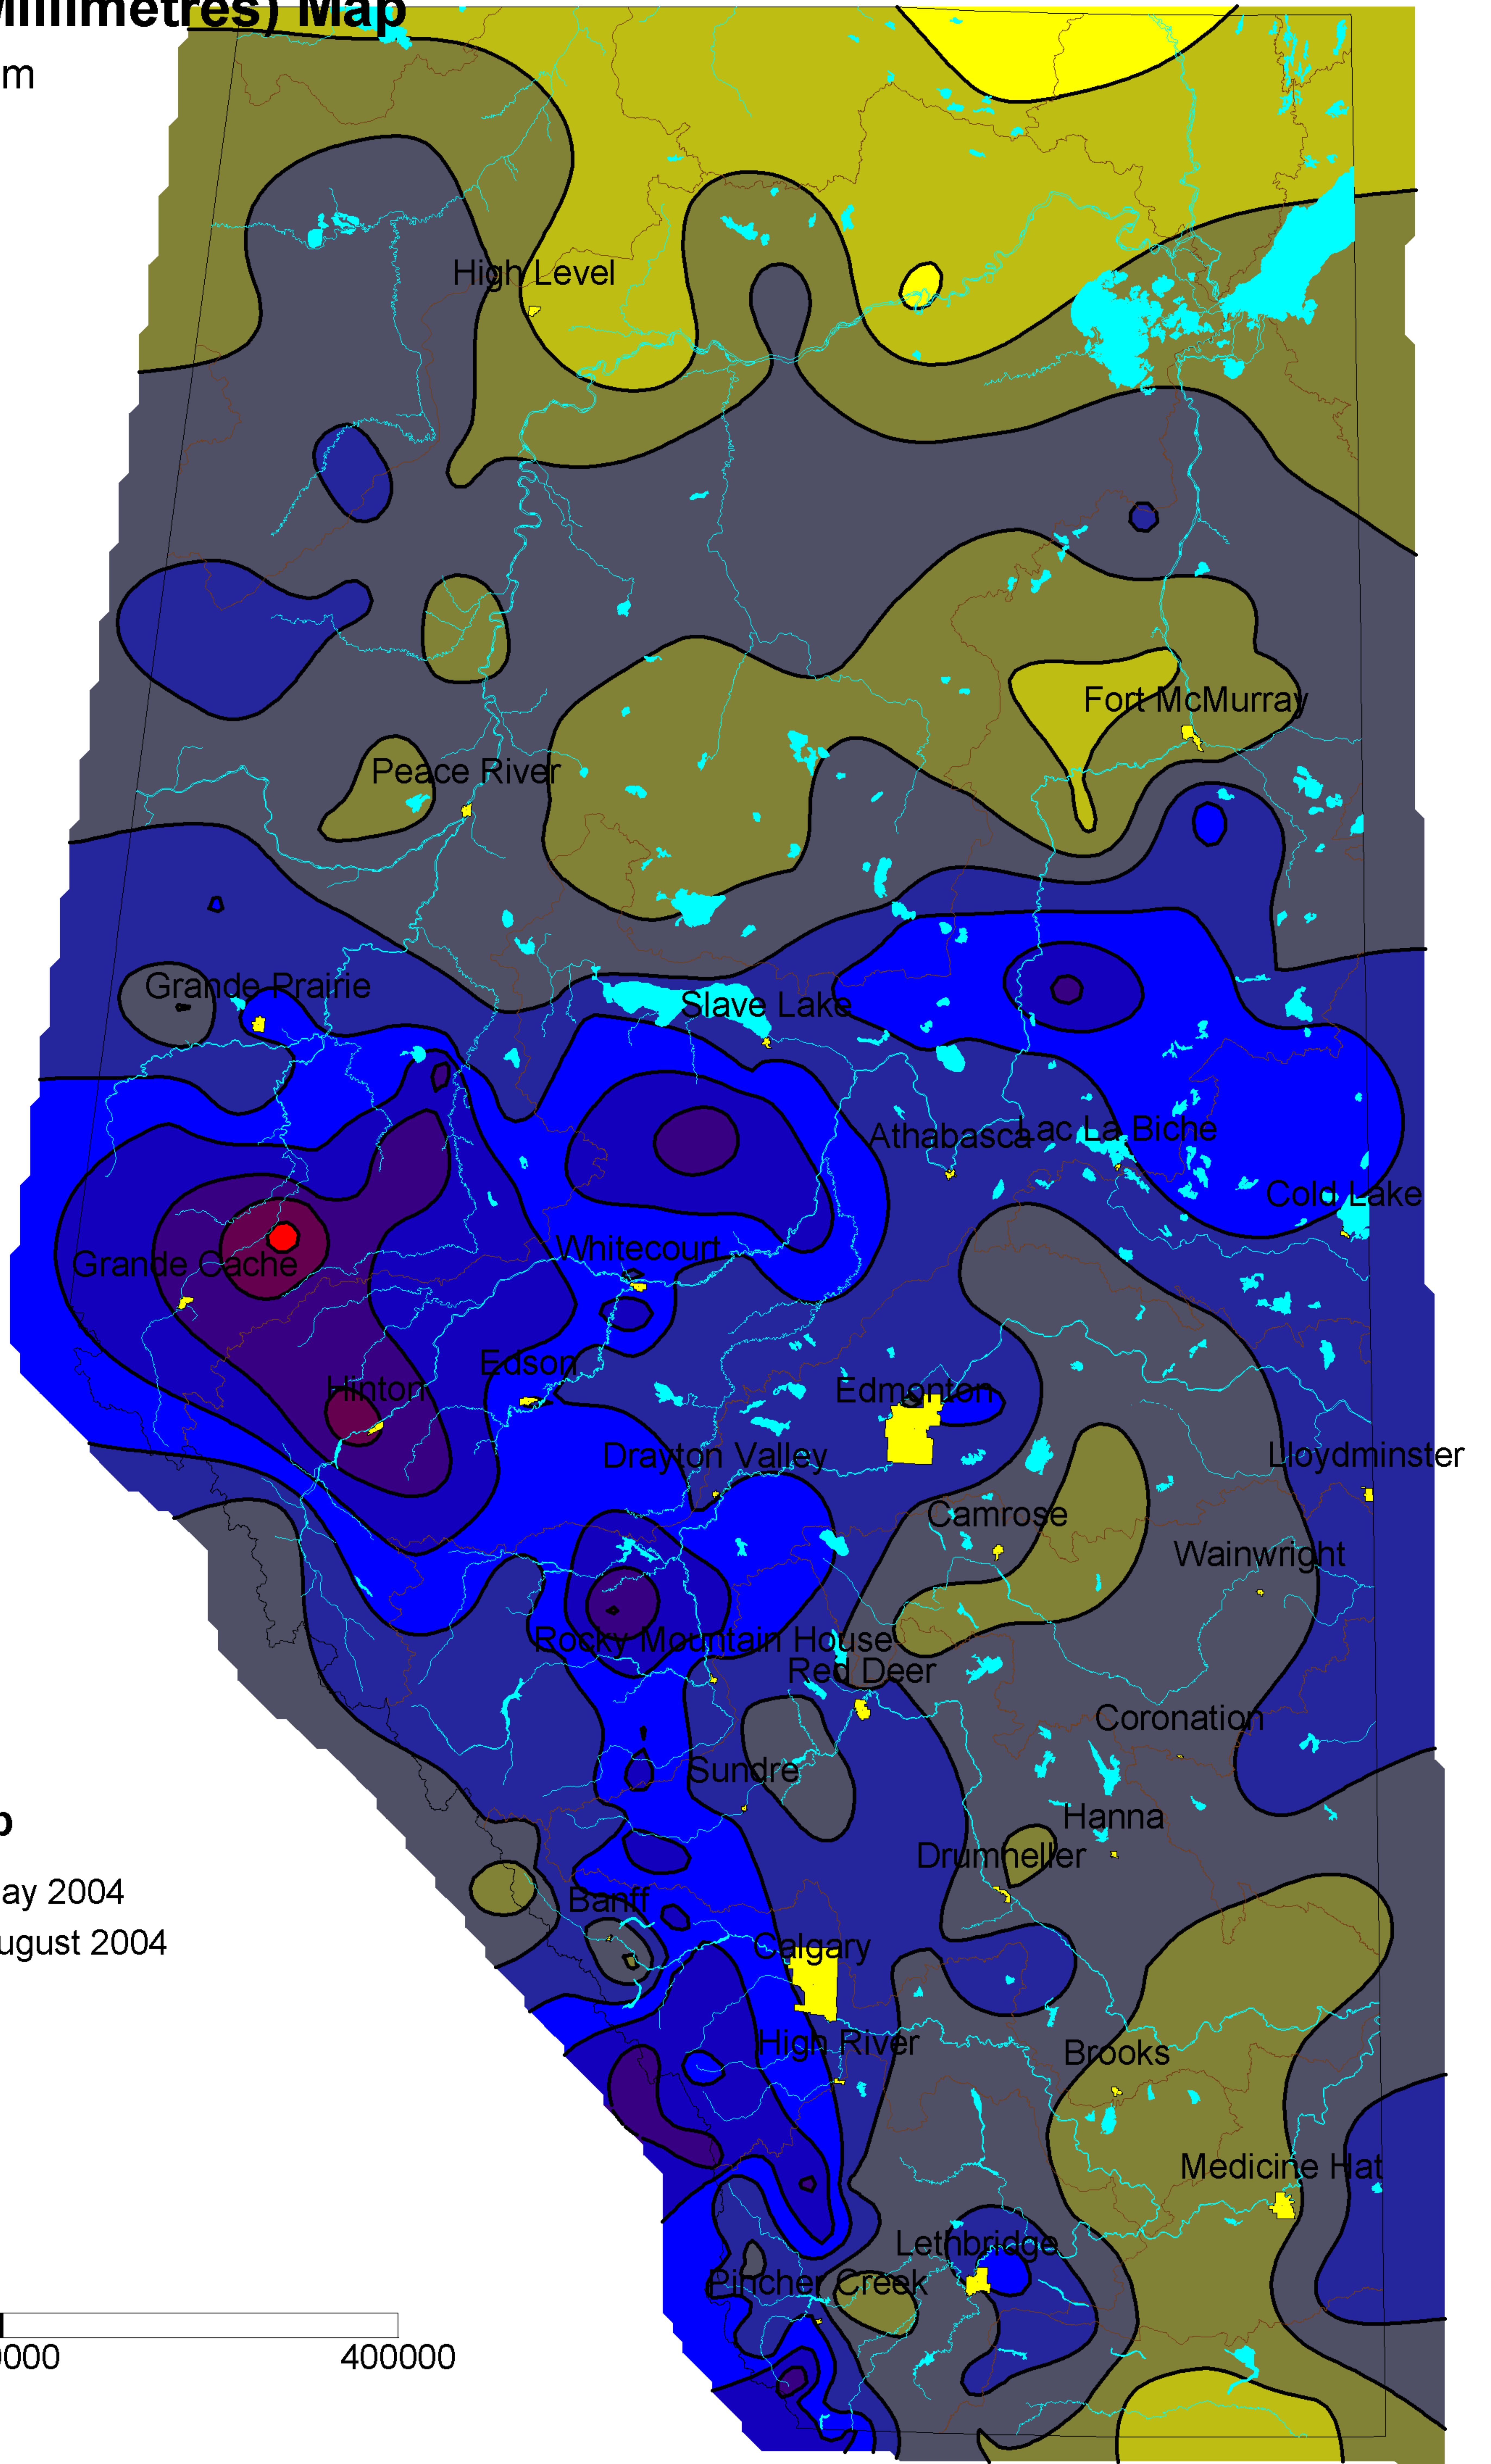

# Alberta Environment Precipitation (Millimetres) Map

Contour Interval 50 mm

## Kriging Contour Map

2208 hours 00:00 01 May 2004  
00:00 01 August 2004

Distance in Meters

Map Scale 1: 5 Million