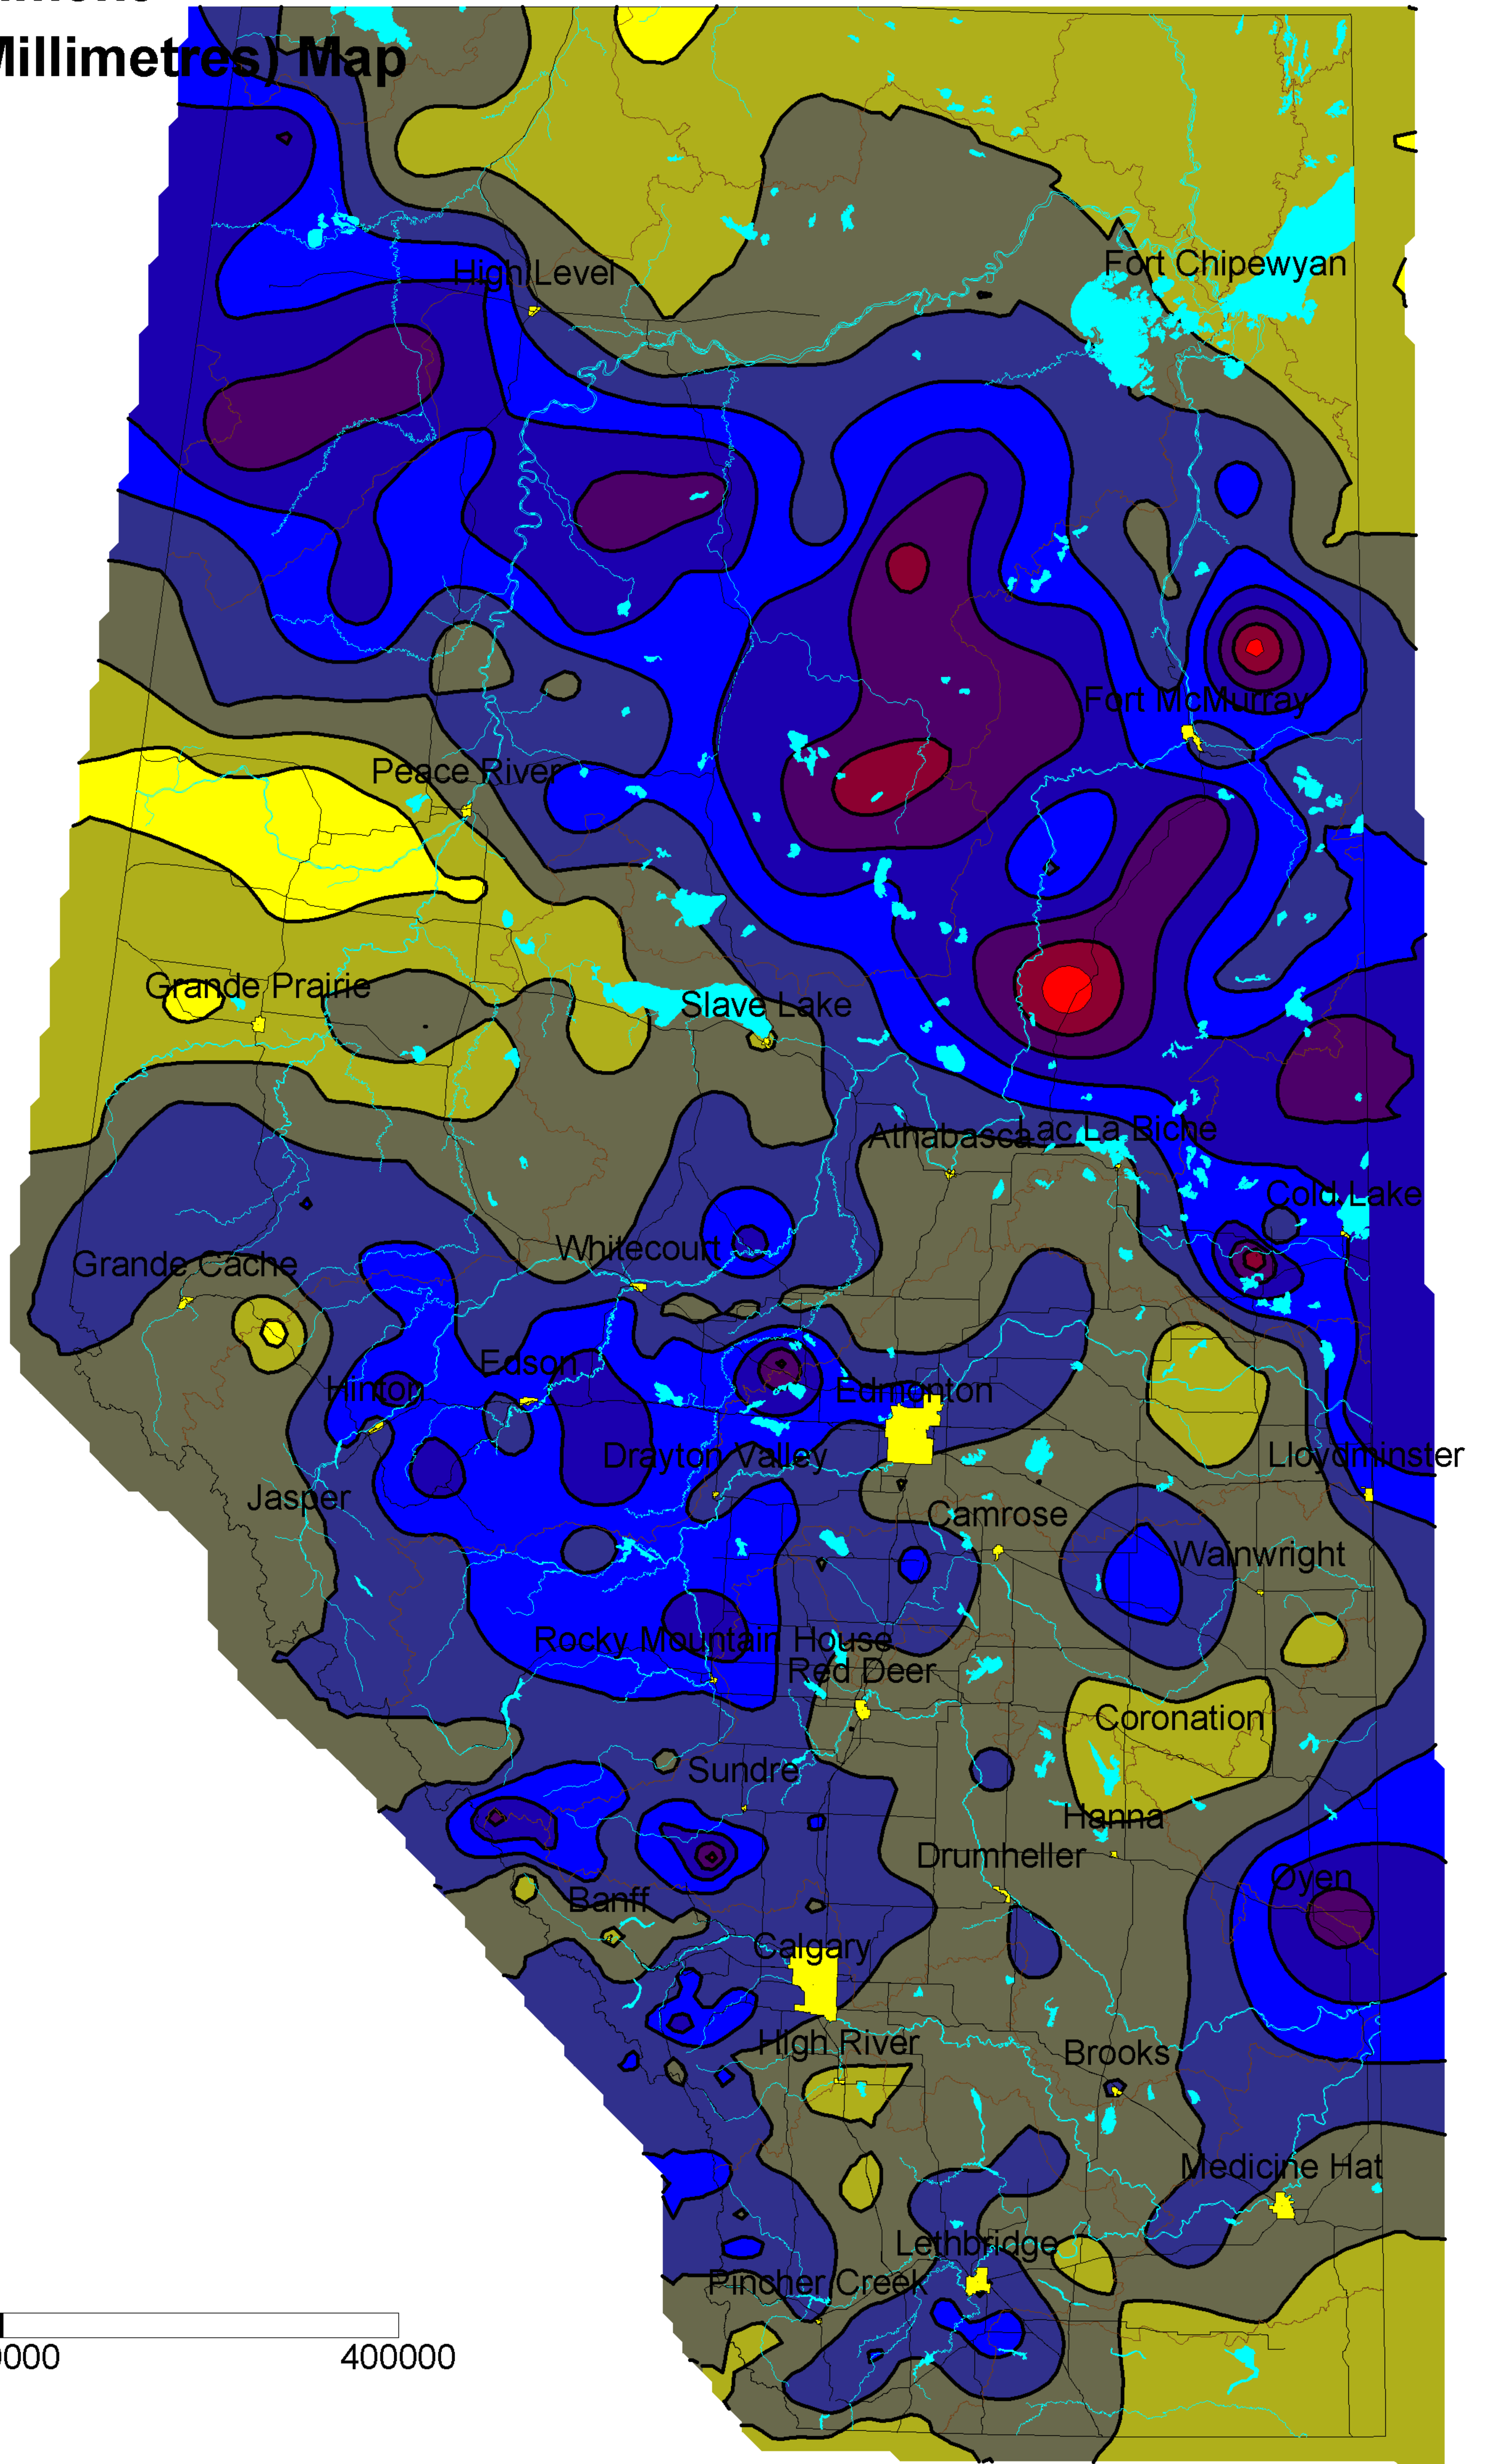

Alberta Environment Precipitation (Millimetres) Map

July 2008

Roads

Distance in Meters

Map Scale 1: 5 Million