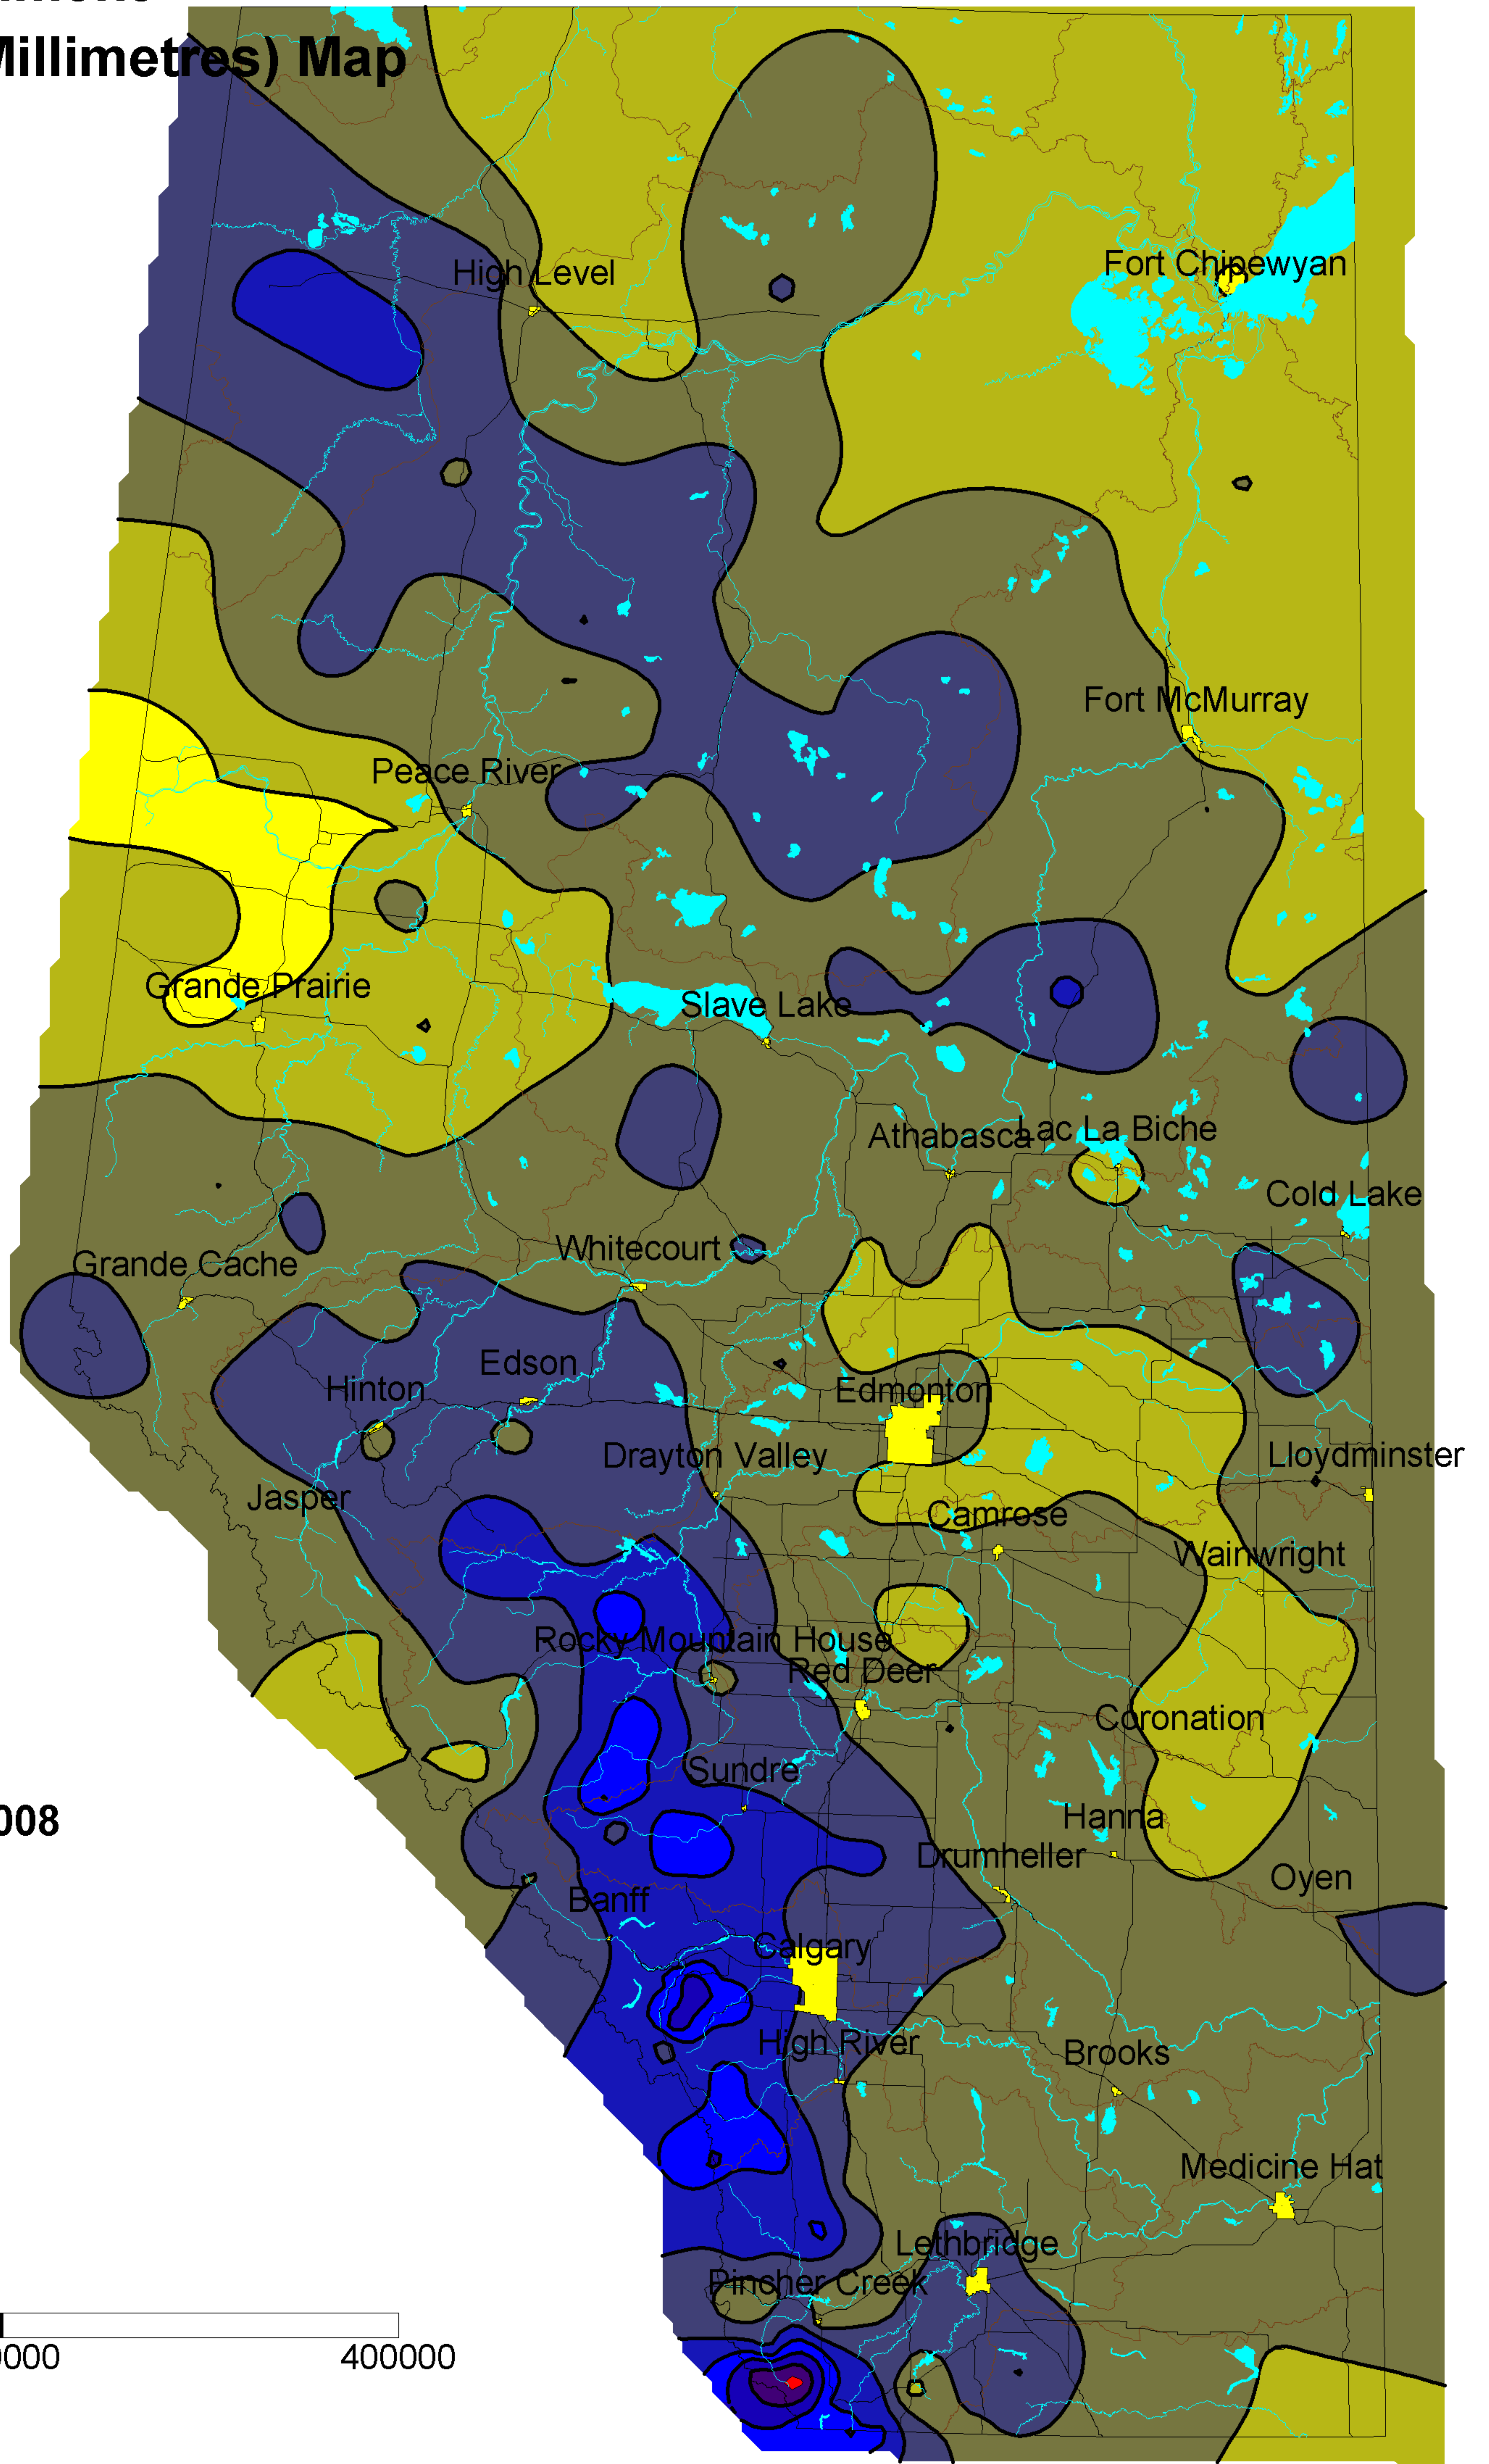

Alberta Environment Precipitation (Millimetres) Map

May 1 to August 1 2008

Roads

Distance in Meters

Map Scale 1: 5 Million