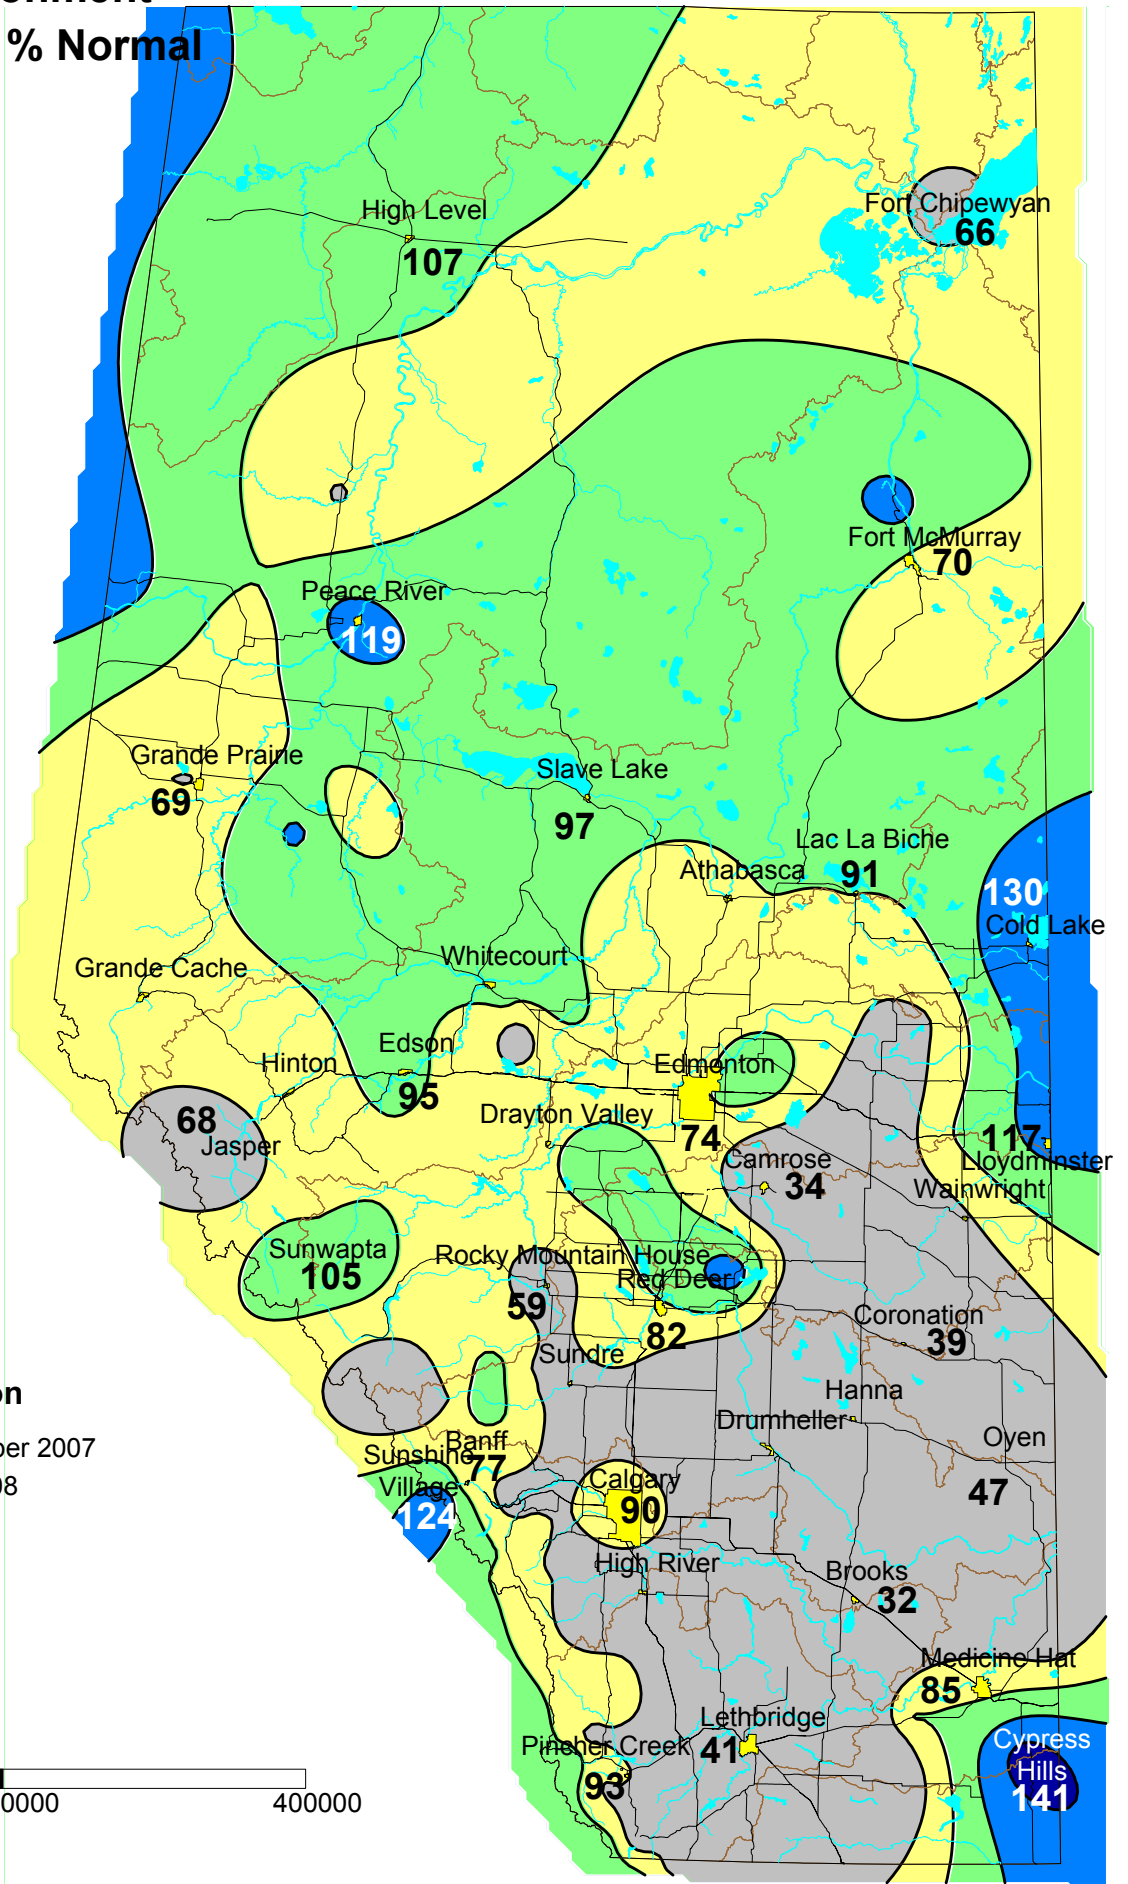

Alberta Environment

Precipitation % Normal

Winter Precipitation

01 November 2007
01 May 2008

- Cities
- Rivers
- Basins
- Lakes

Roads

Map Scale 1: 5 Million