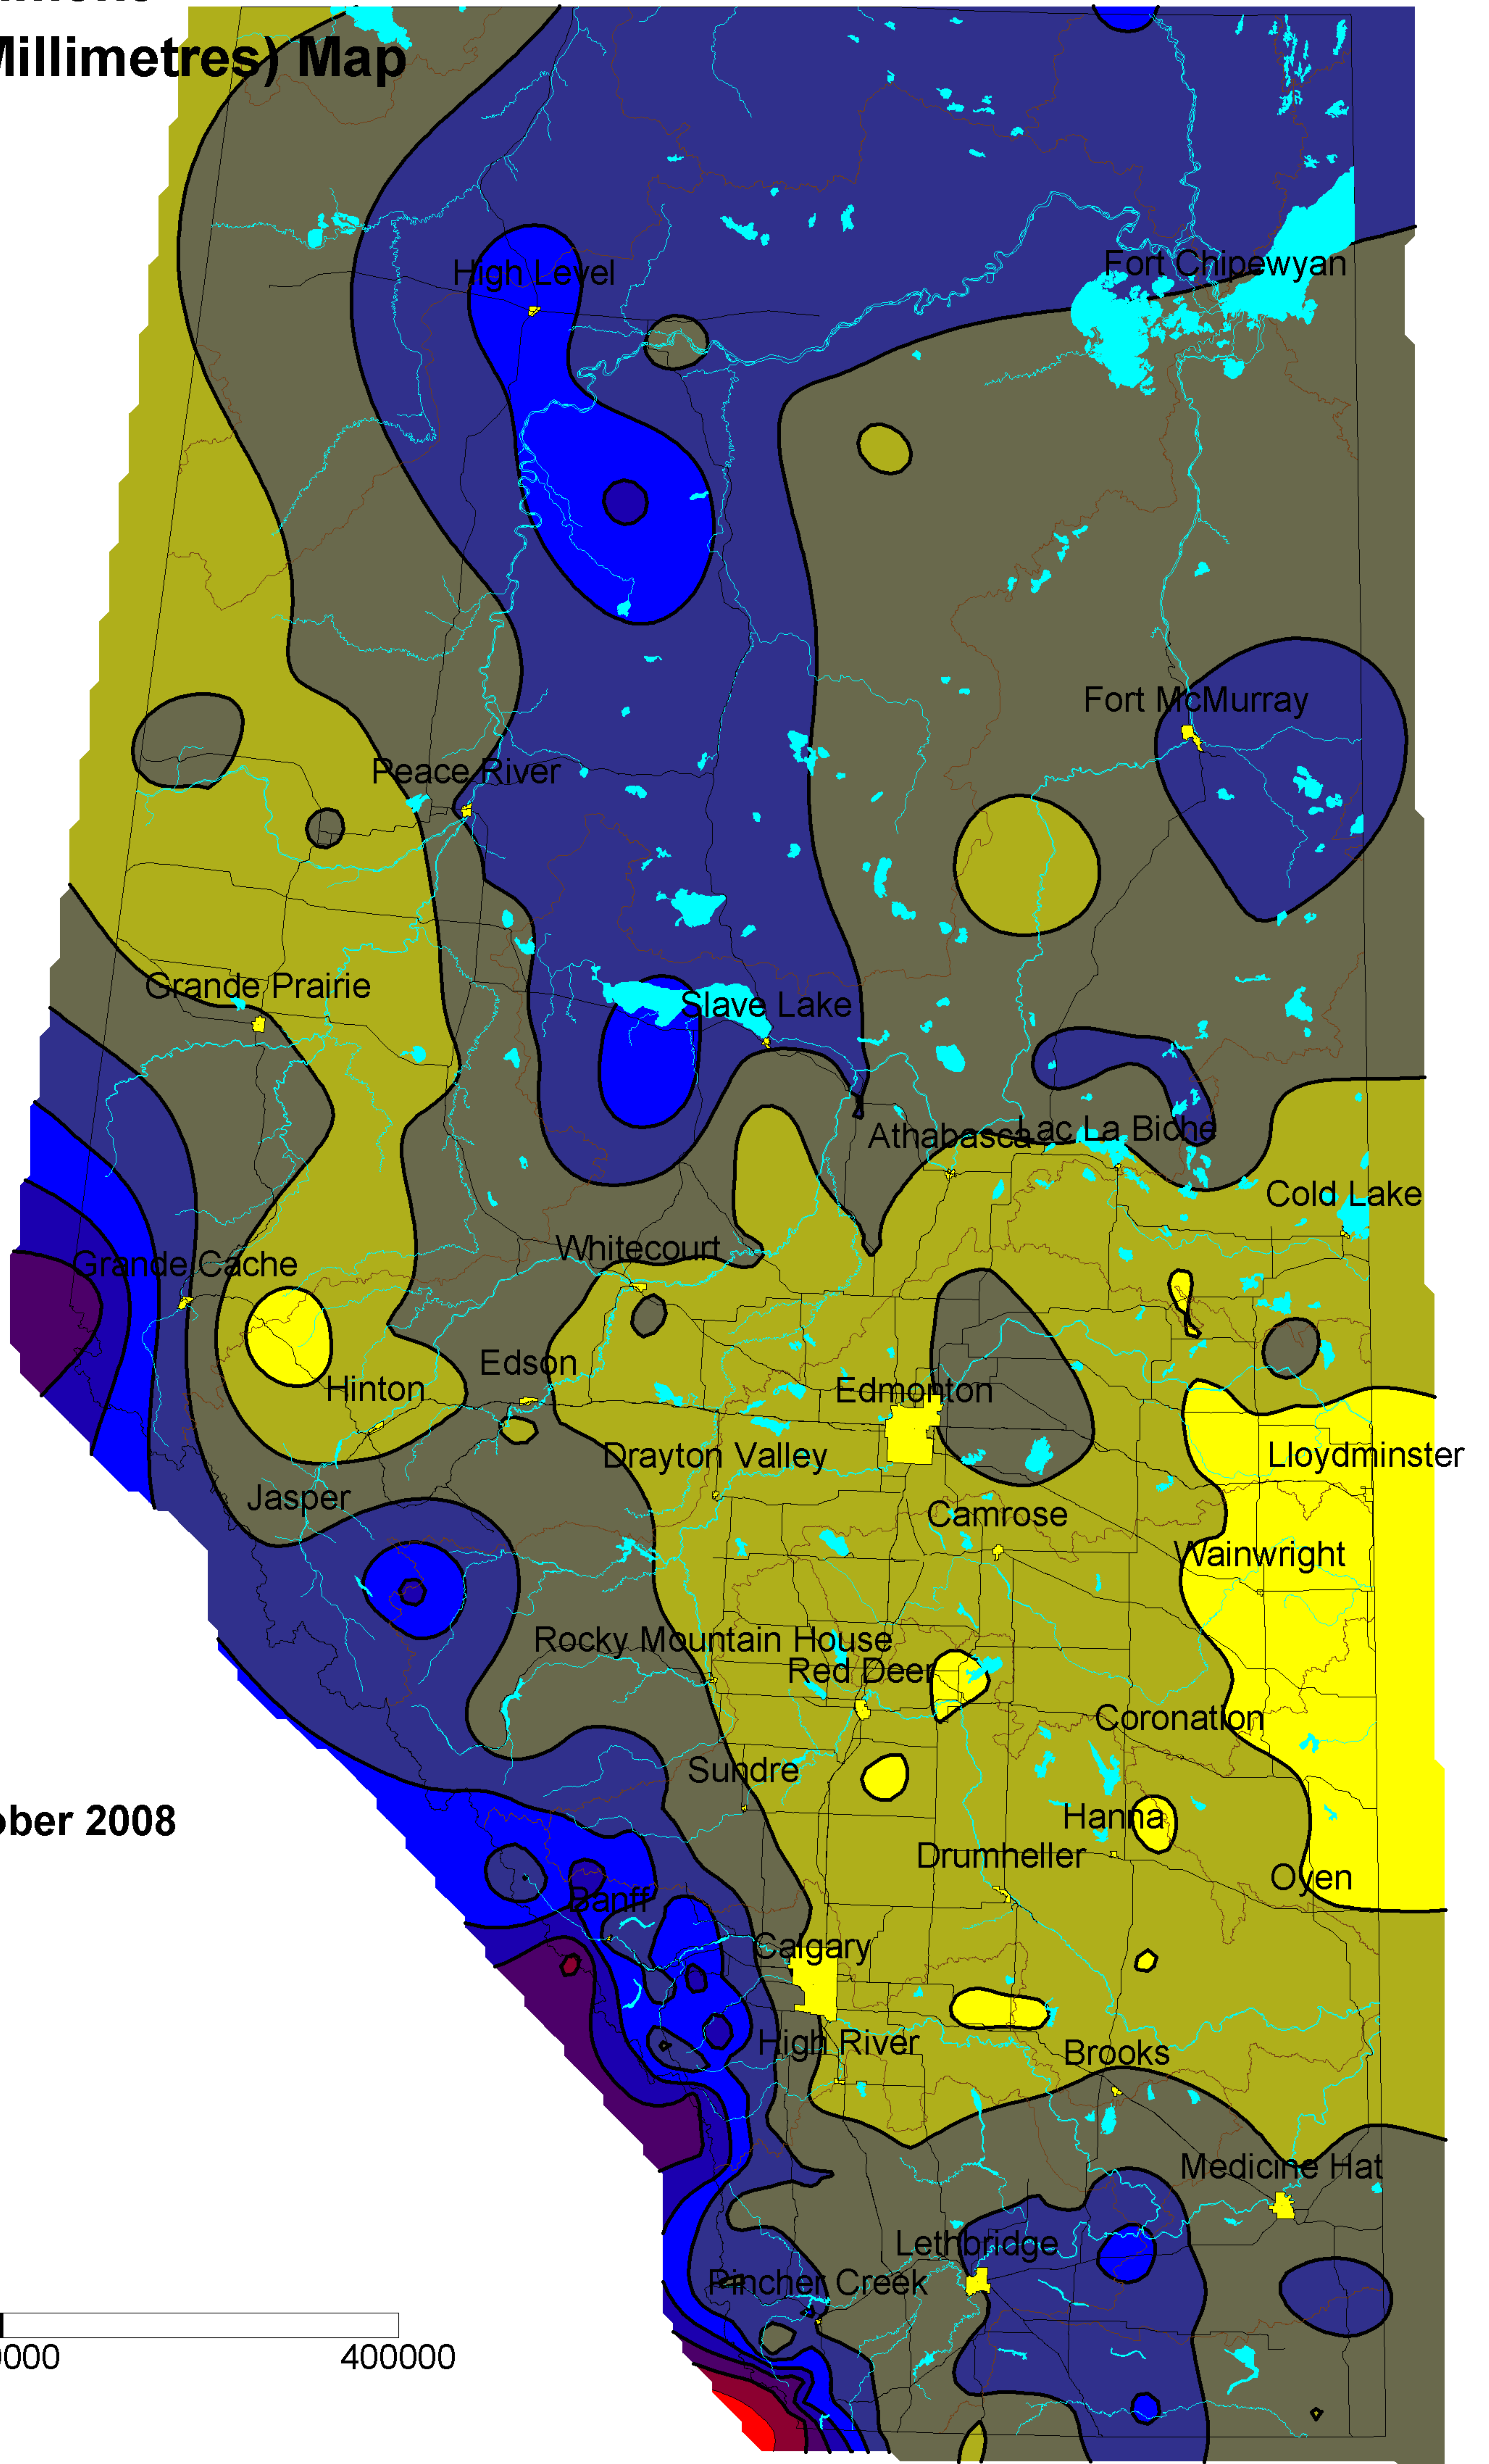

# Alberta Environment Precipitation (Millimetres) Map

**September and October 2008**

Roads

Distance in Meters

Map Scale 1: 5 Million