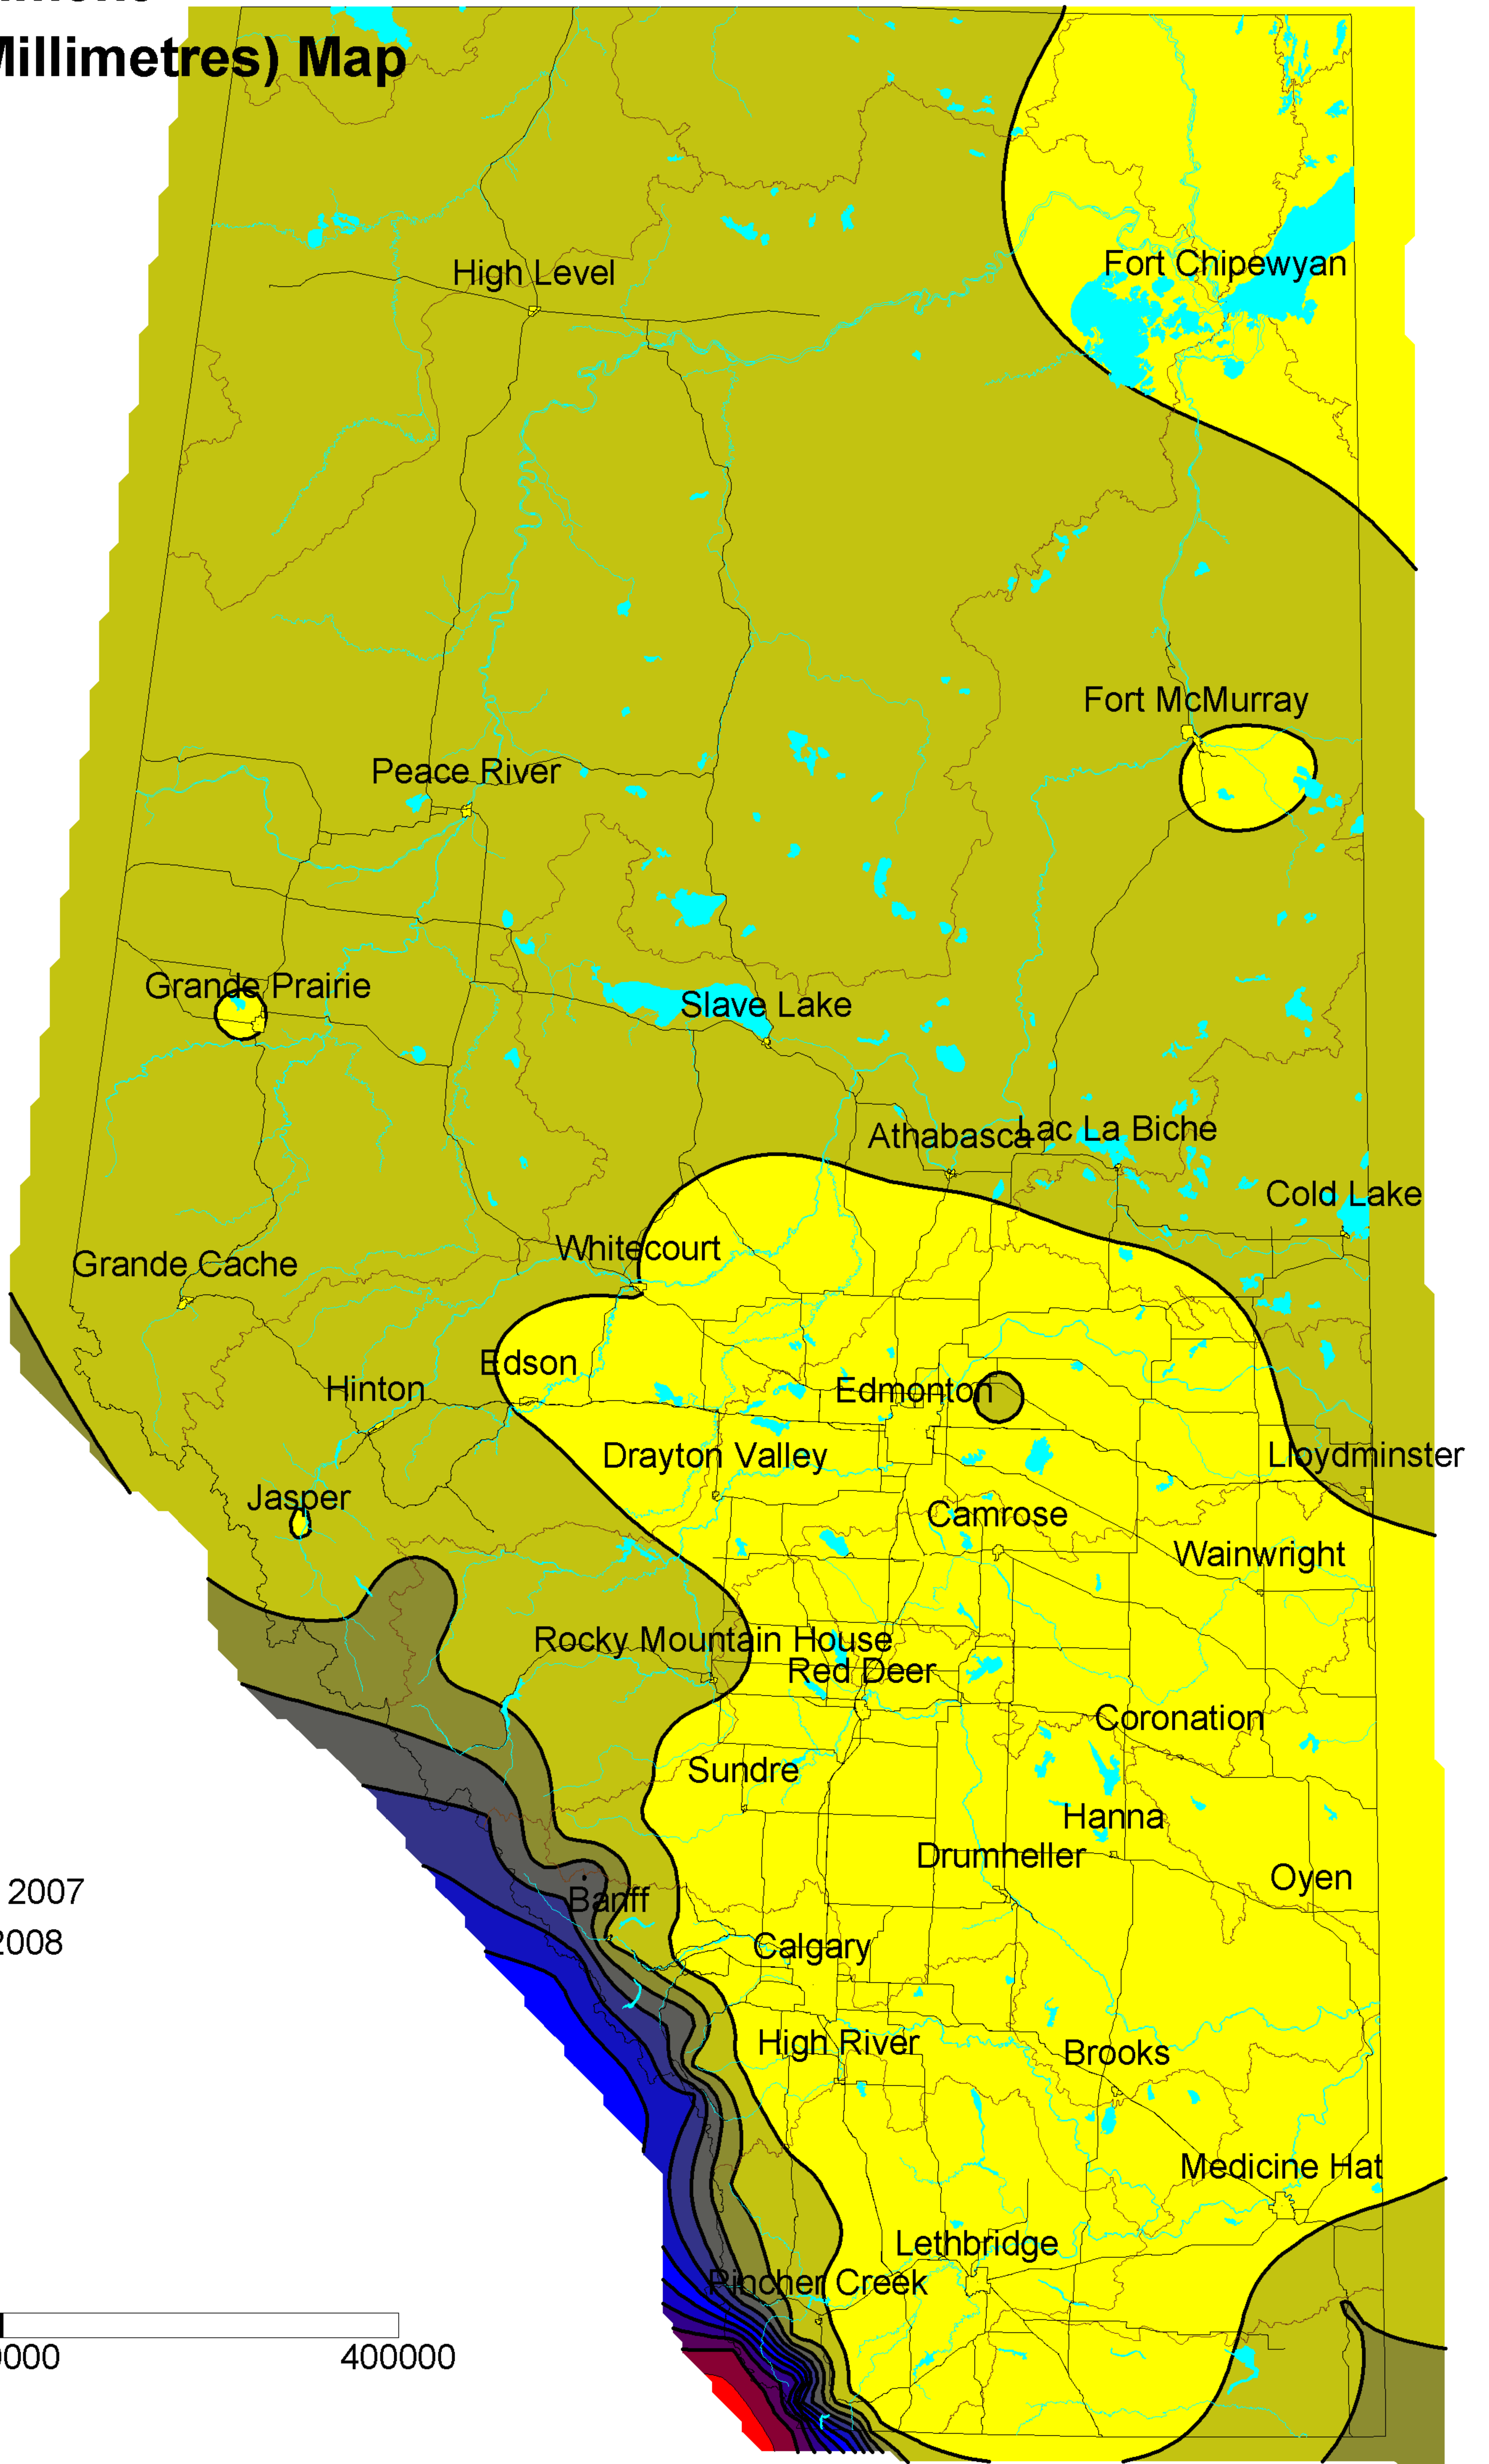

Alberta Environment Precipitation (Millimetres) Map

Winter Precipitation

November 1, 2007
February 1, 2008

Cities
Rivers
Basins
Lakes

Roads

Distance in Meters

0 200000 400000

Map Scale 1: 5 Million