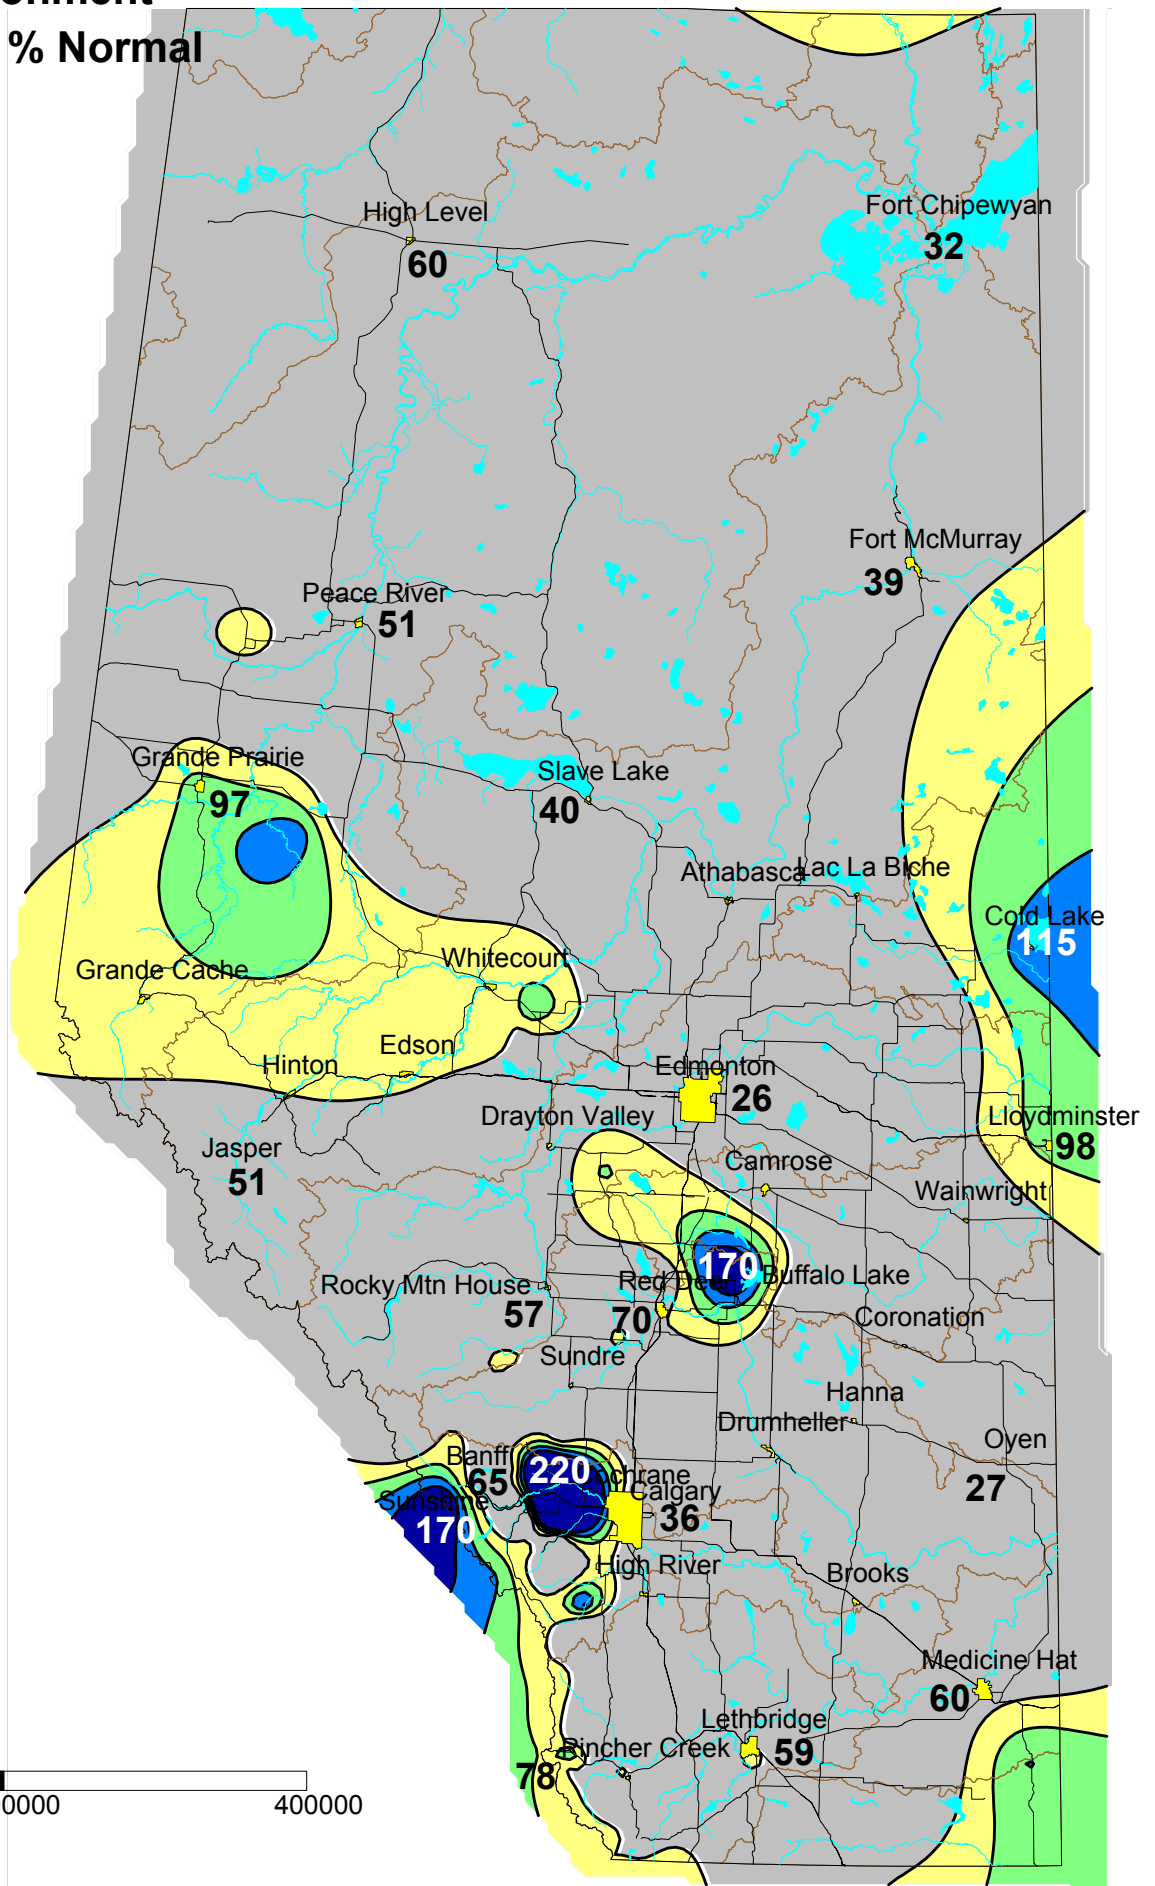

Alberta Environment Precipitation % Normal

December 2006

- Cities
- Rivers
- Basins
- Lakes

Roads

Map Scale 1: 5 Million