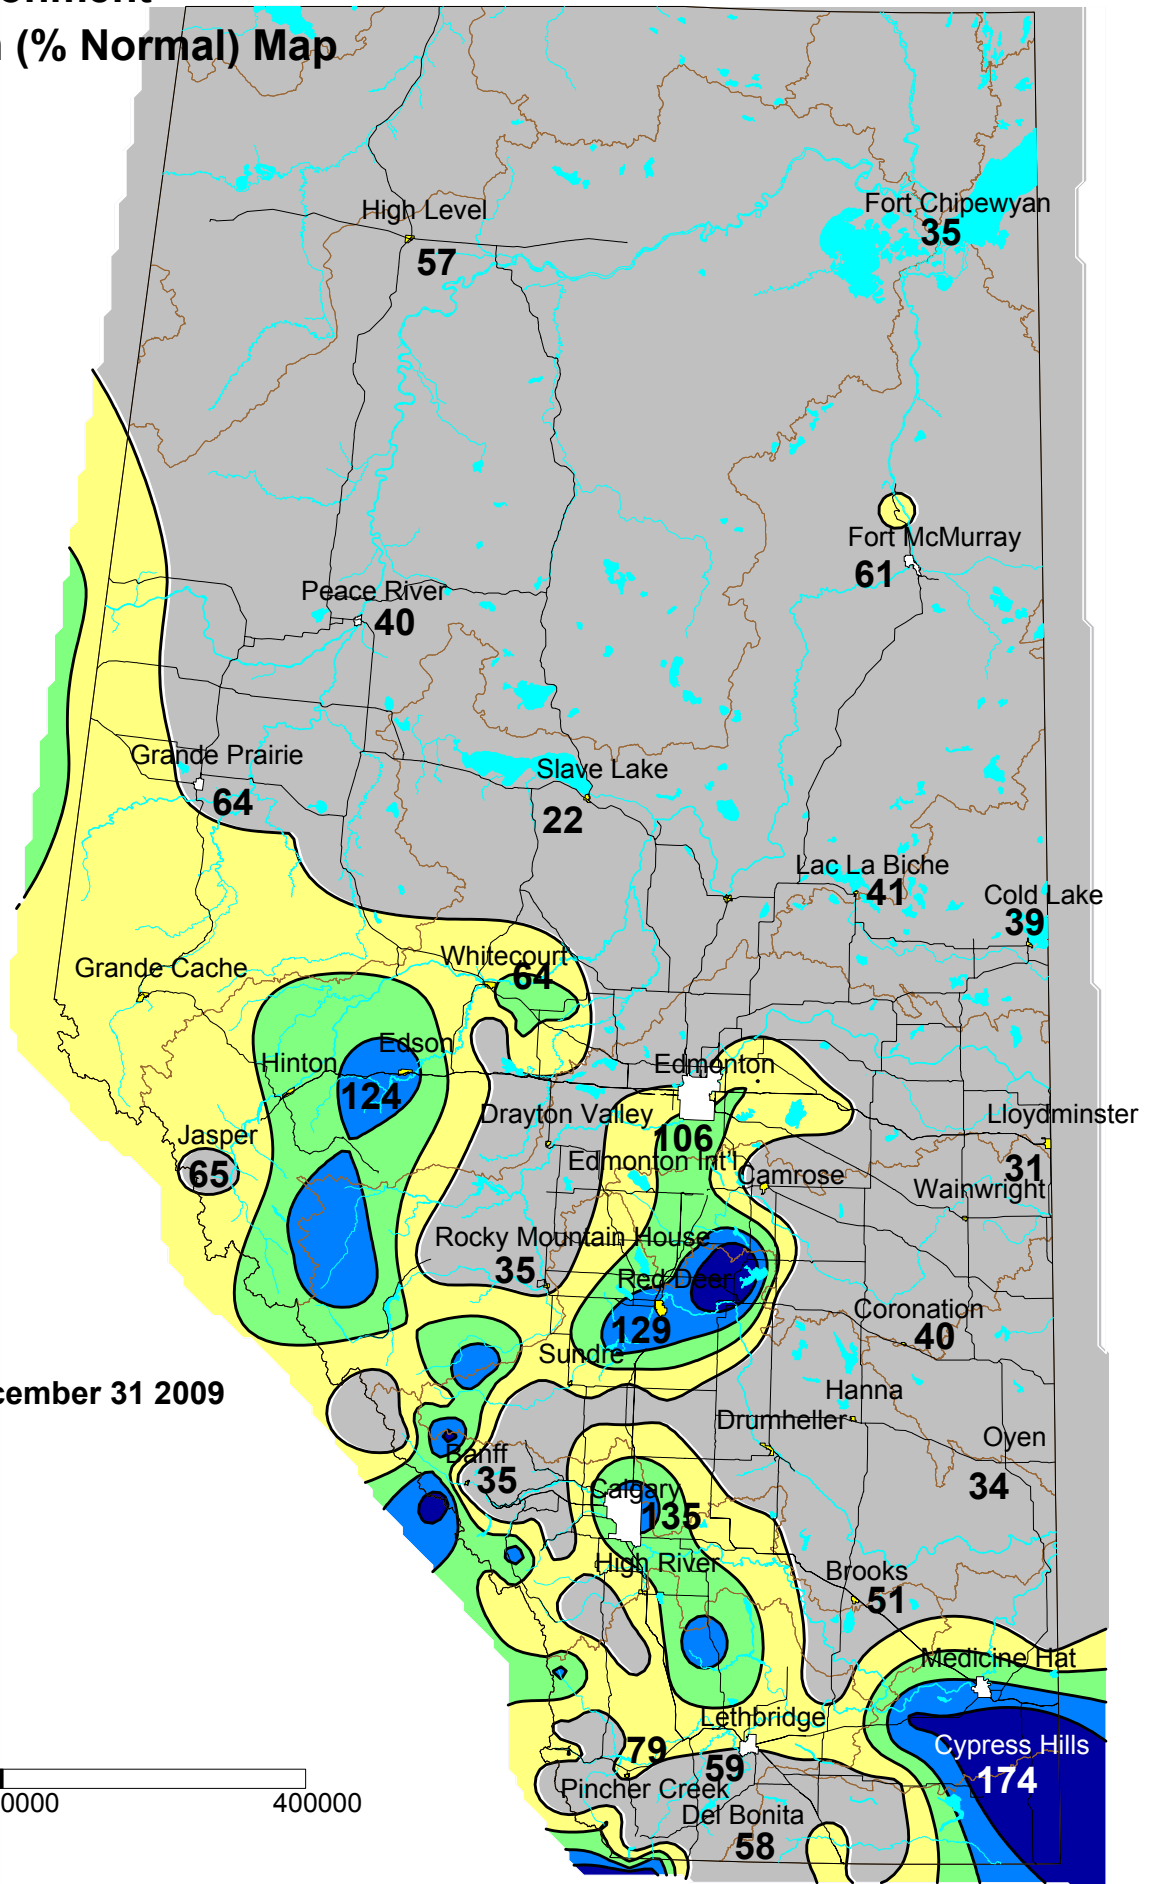

Alberta Environment Precipitation (% Normal) Map

November 1 - December 31 2009

- Cities
- Rivers
- Basins
- Lakes

Roads

Map Scale 1: 5 Million