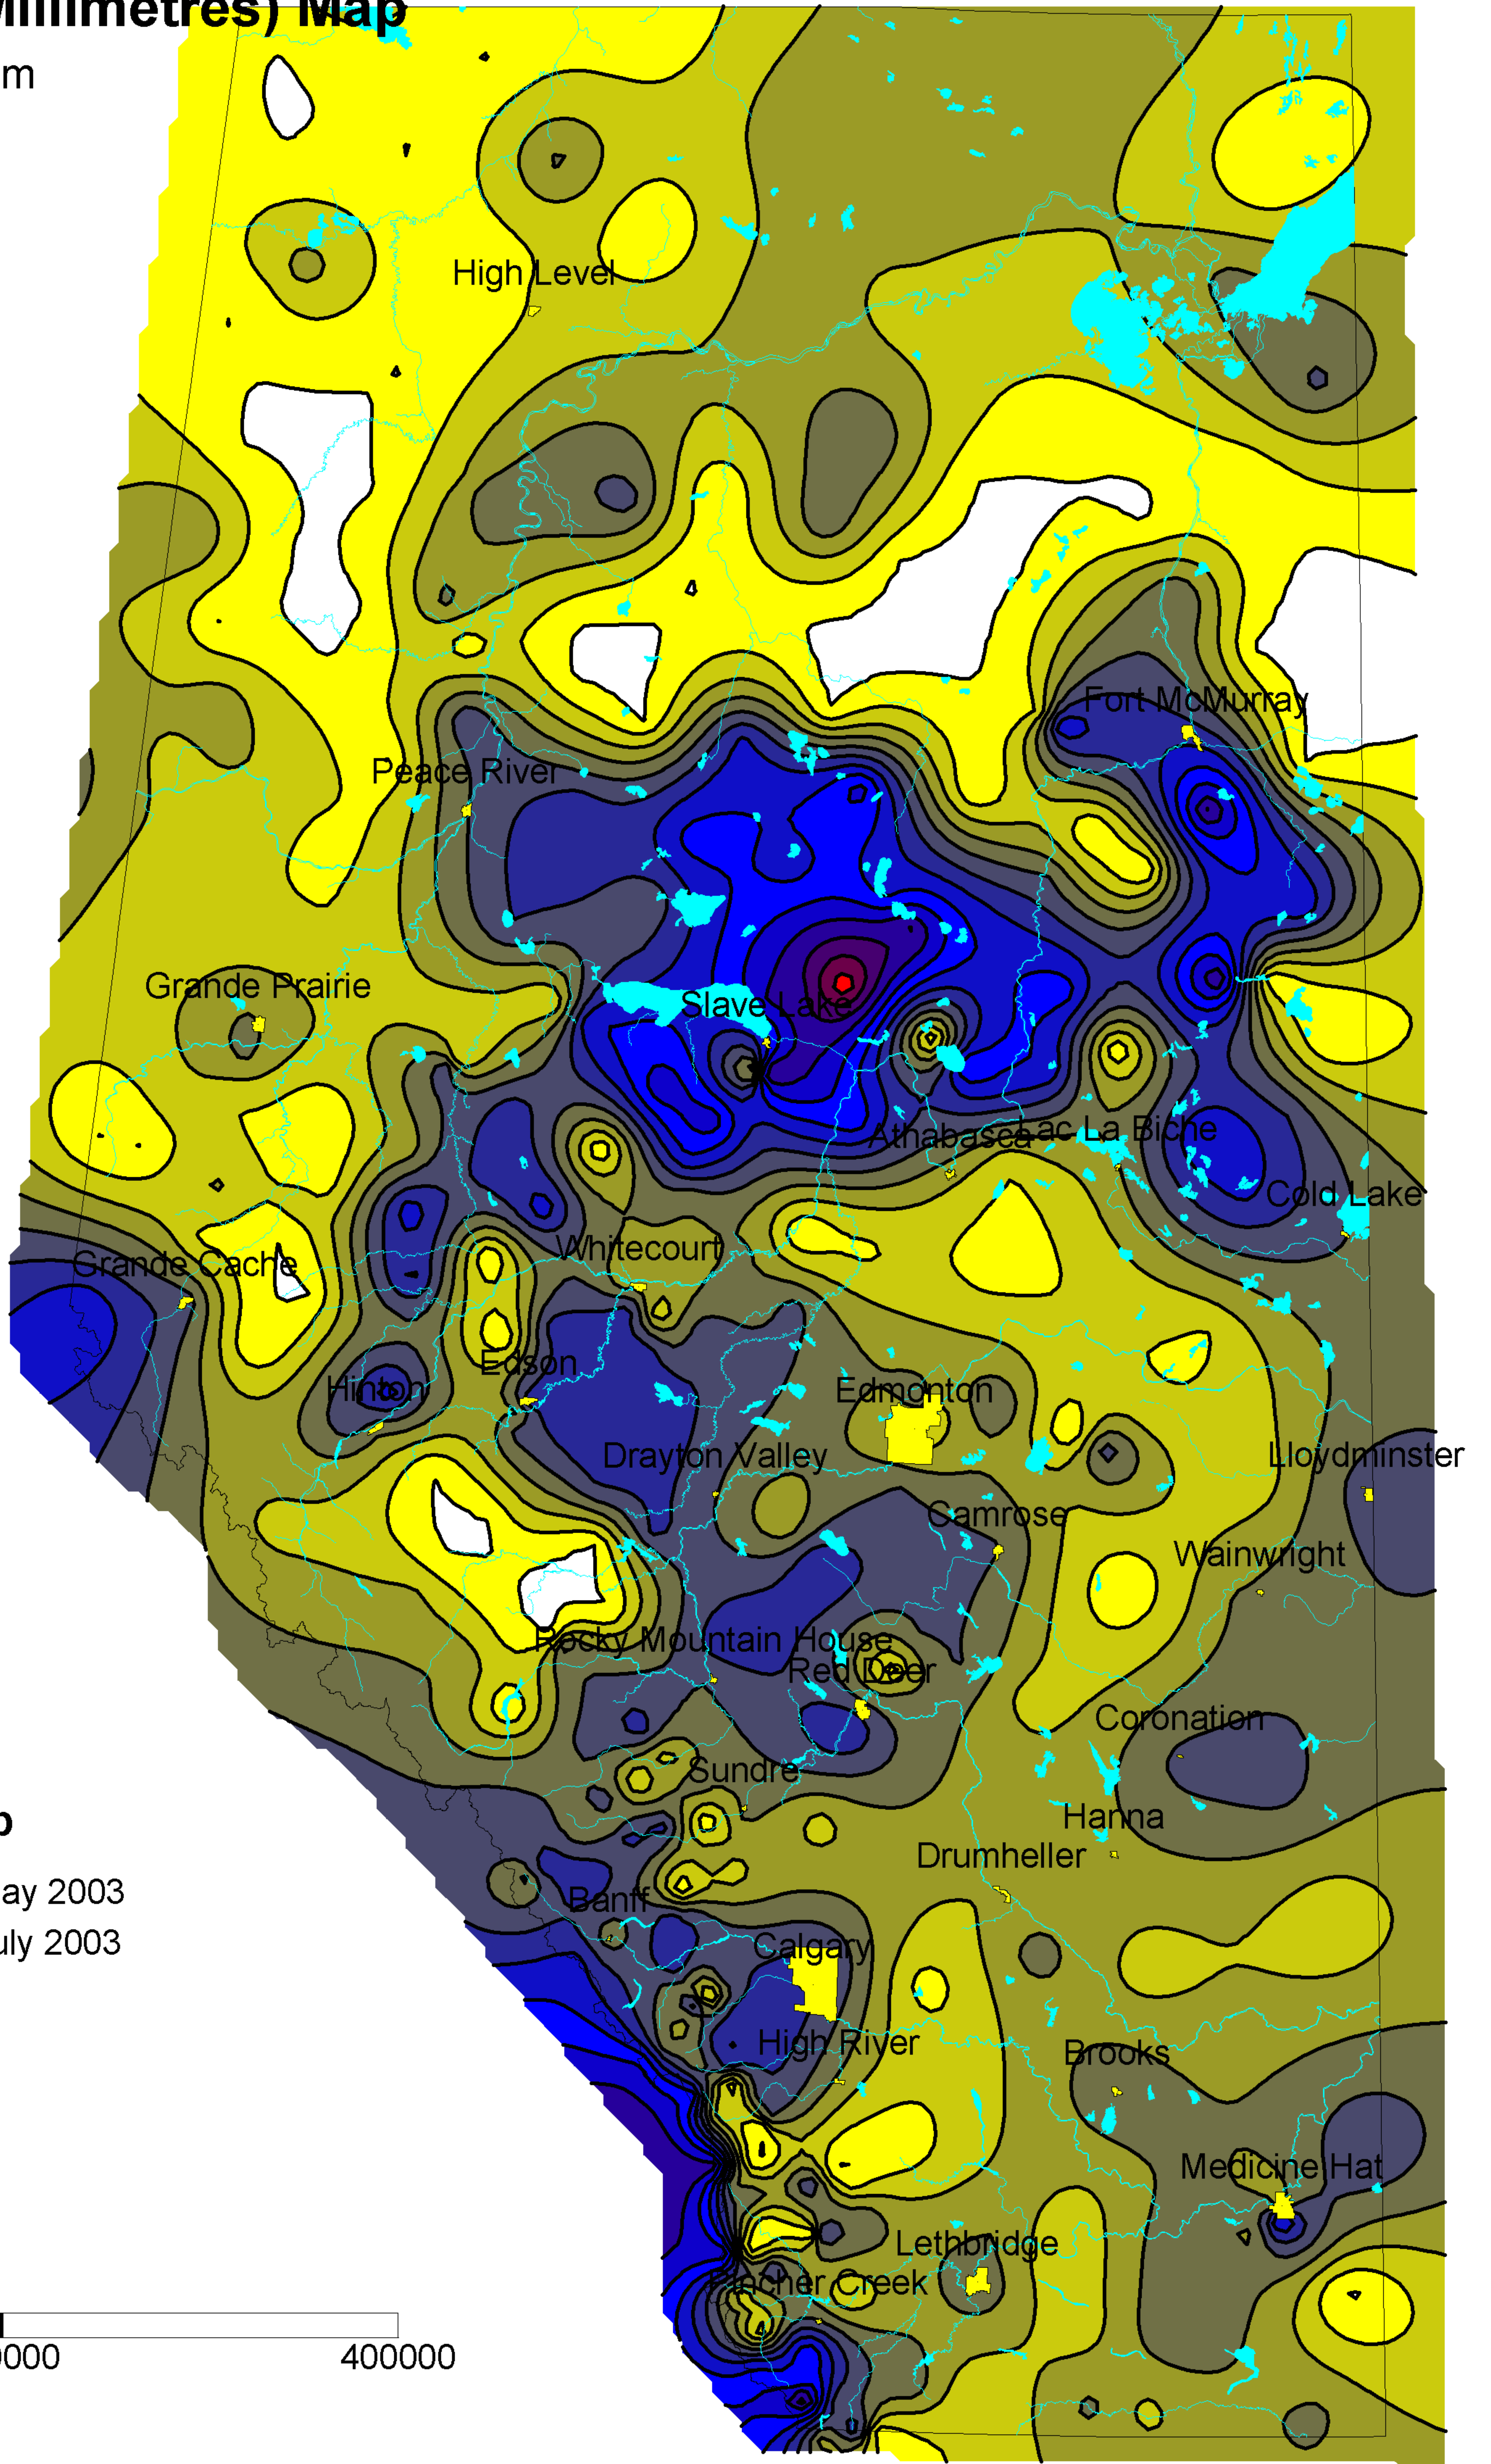

Alberta Environment Precipitation (Millimetres) Map

Contour Interval 25 mm

Kriging Contour Map

1464 hours 06:00 01 May 2003
06:00 01 July 2003

Distance in Meters

Map Scale 1: 5 Million