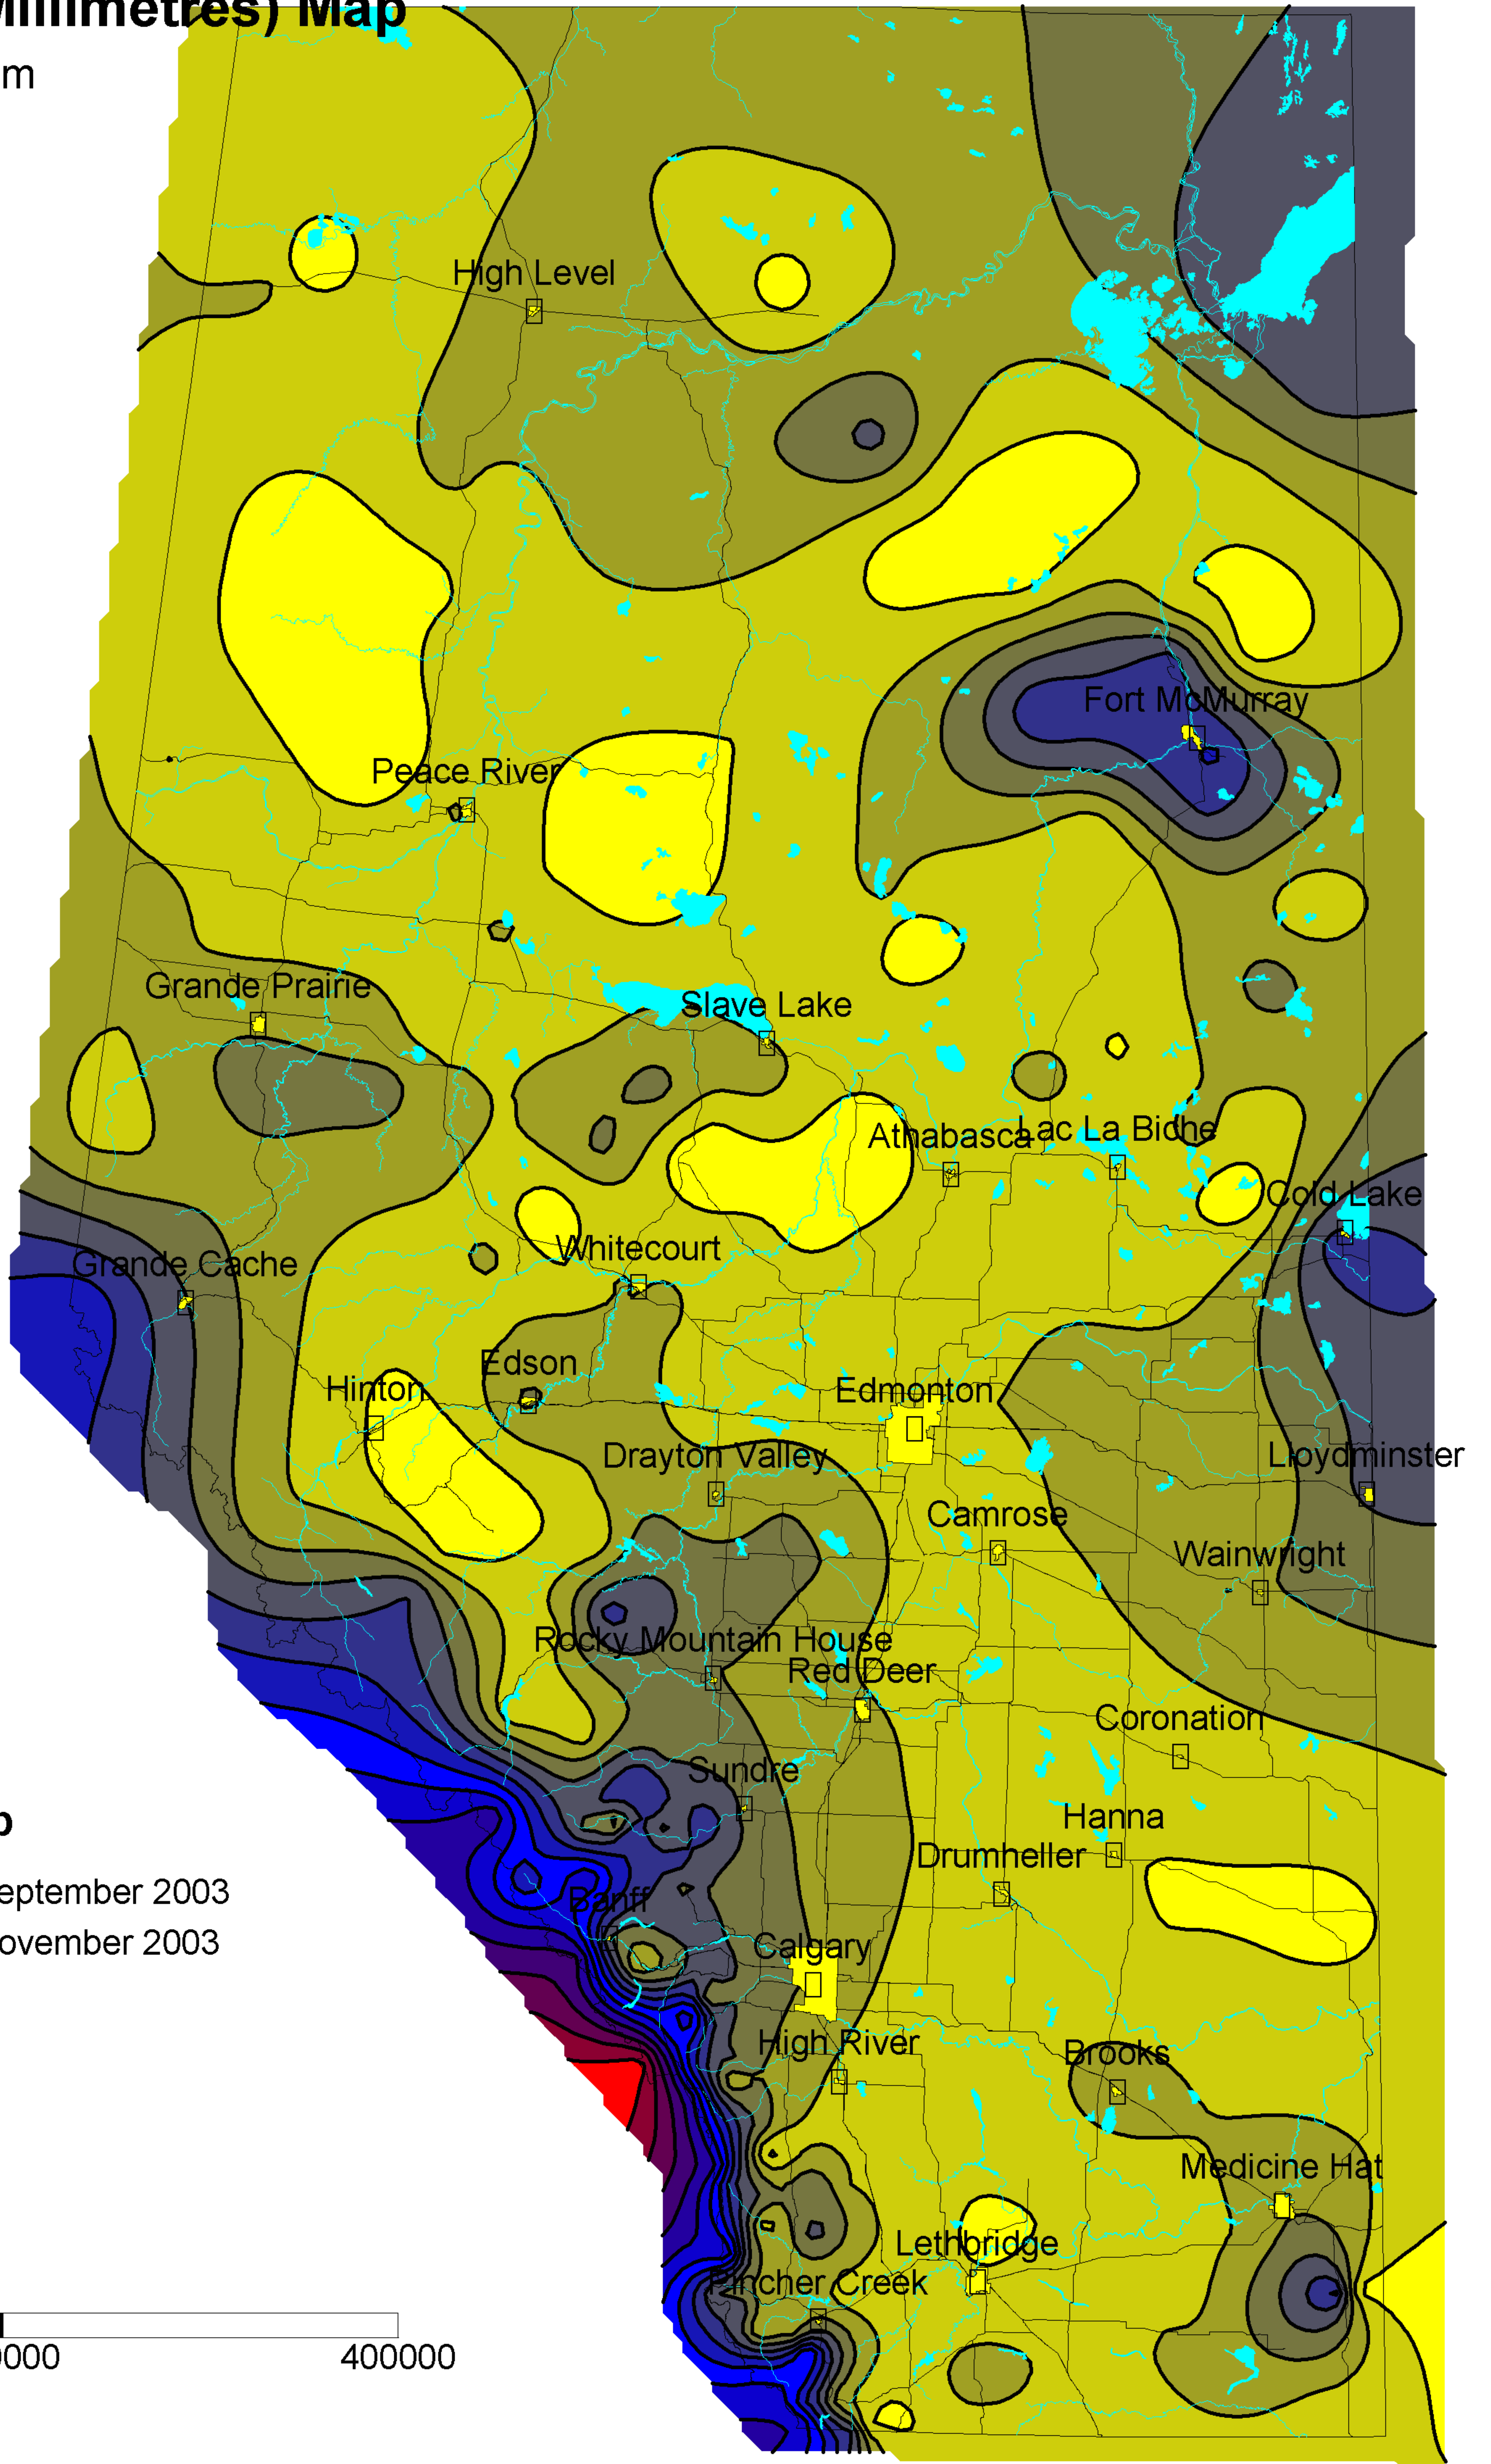

Alberta Environment Precipitation (Millimetres) Map

Contour Interval 25 mm

Kriging Contour Map

1464 hours 06:00 01 September 2003
06:00 01 November 2003

Map Scale 1: 5 Million