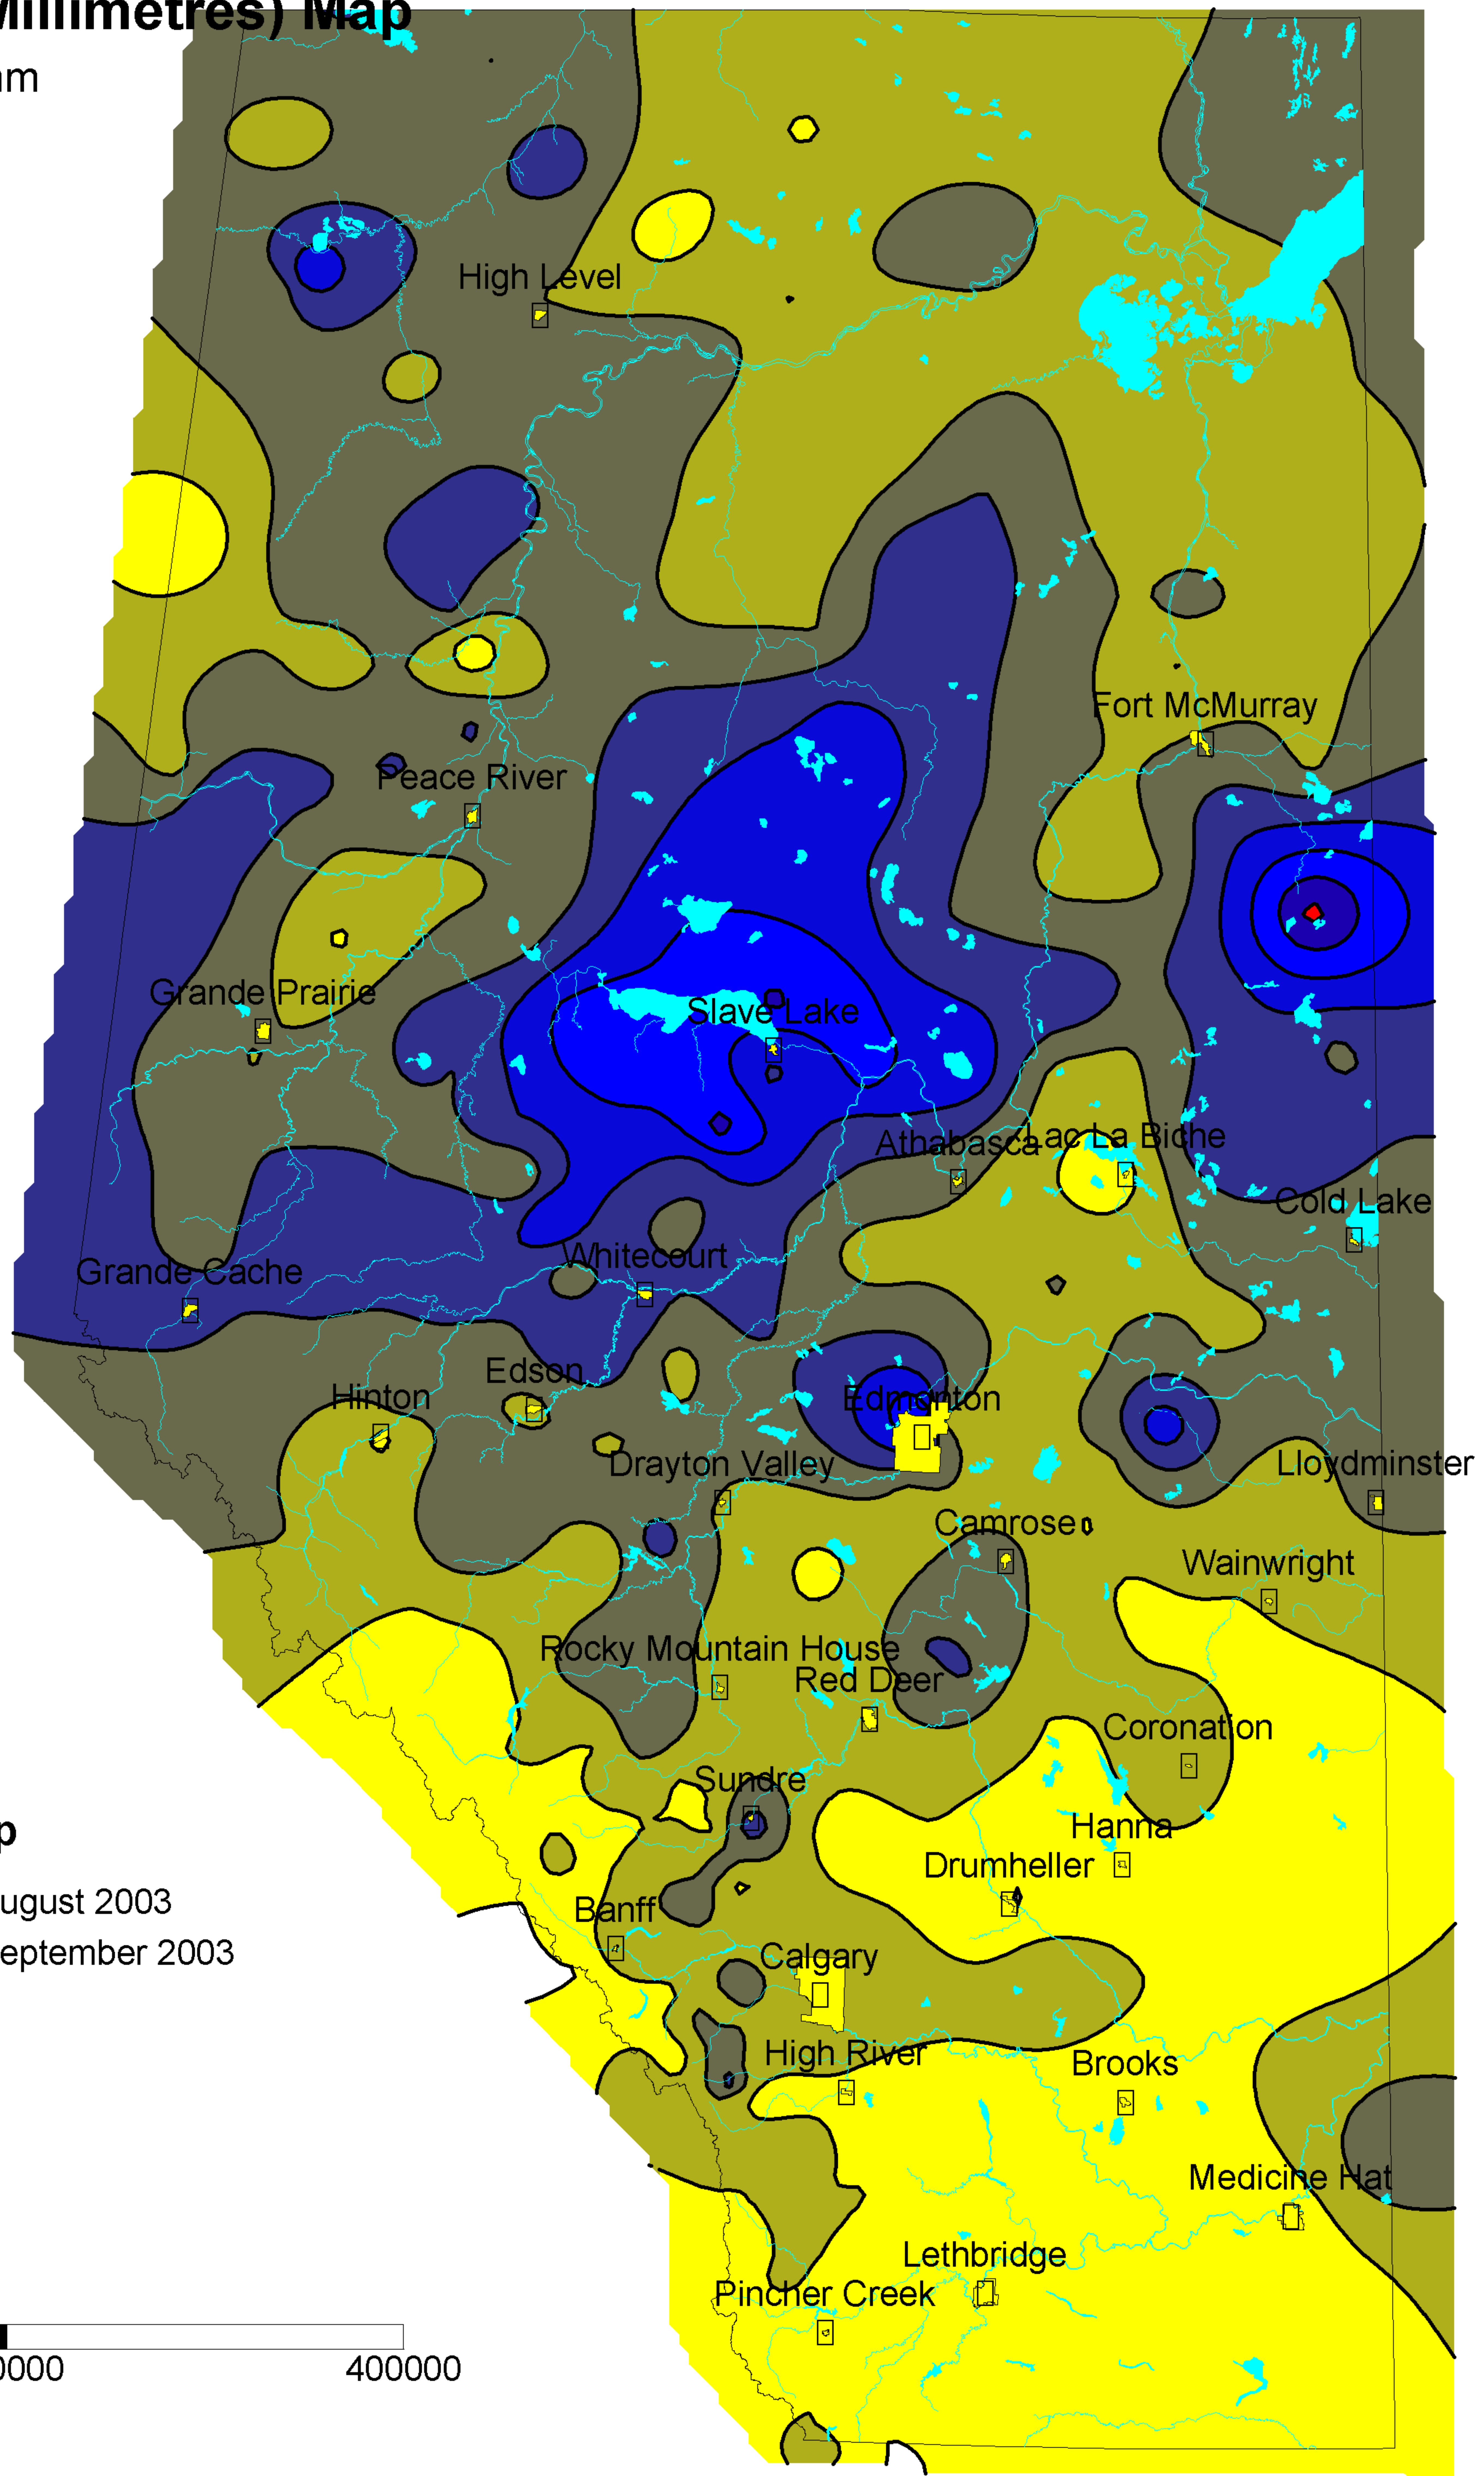

Alberta Environment Precipitation (Millimetres) Map

Contour Interval 20 mm

Kriging Contour Map

744 hours 06:00 01 August 2003
06:00 01 September 2003

Map Scale 1: 5 Million