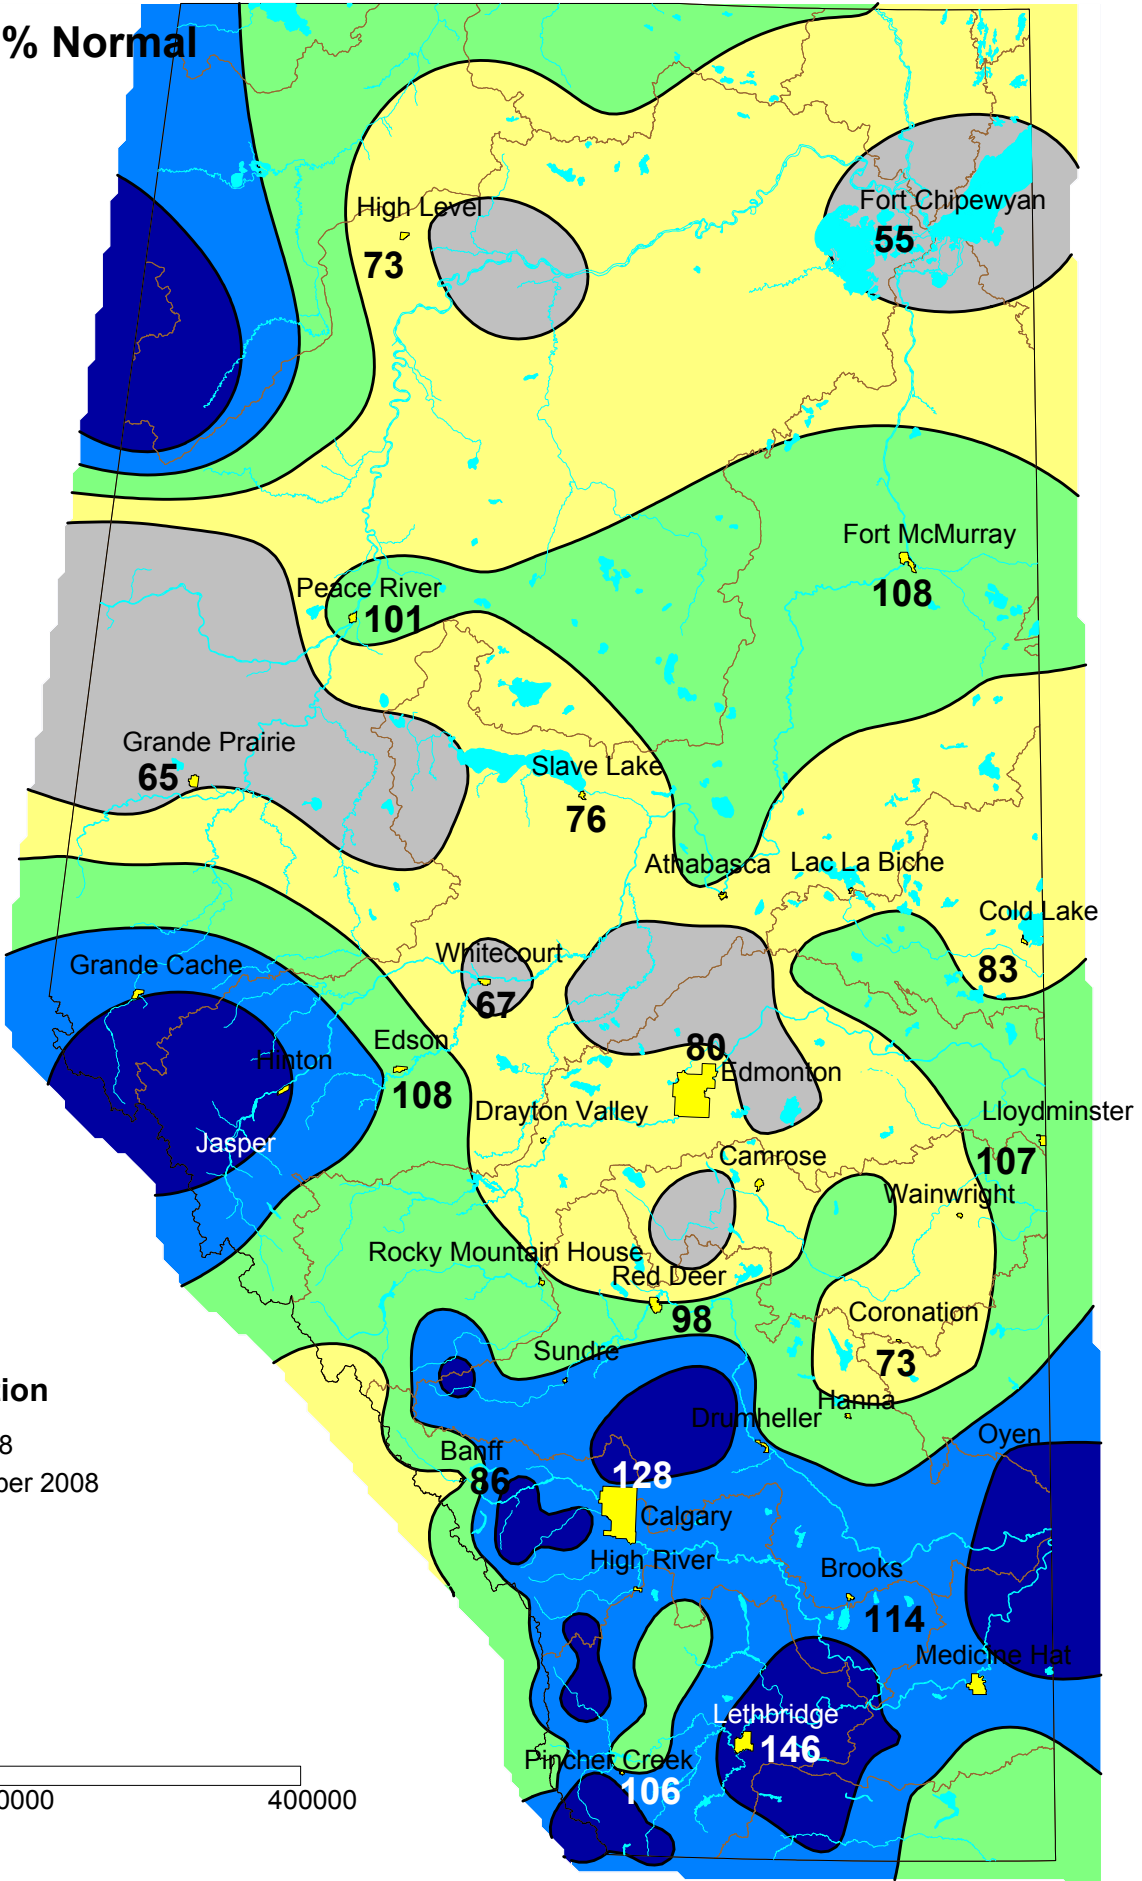

Alberta Environment Precipitation % Normal

Summer Precipitation

01 May 2008
01 September 2008

- Cities
- Rivers
- Basins
- Lakes

Map Scale 1: 5 Million