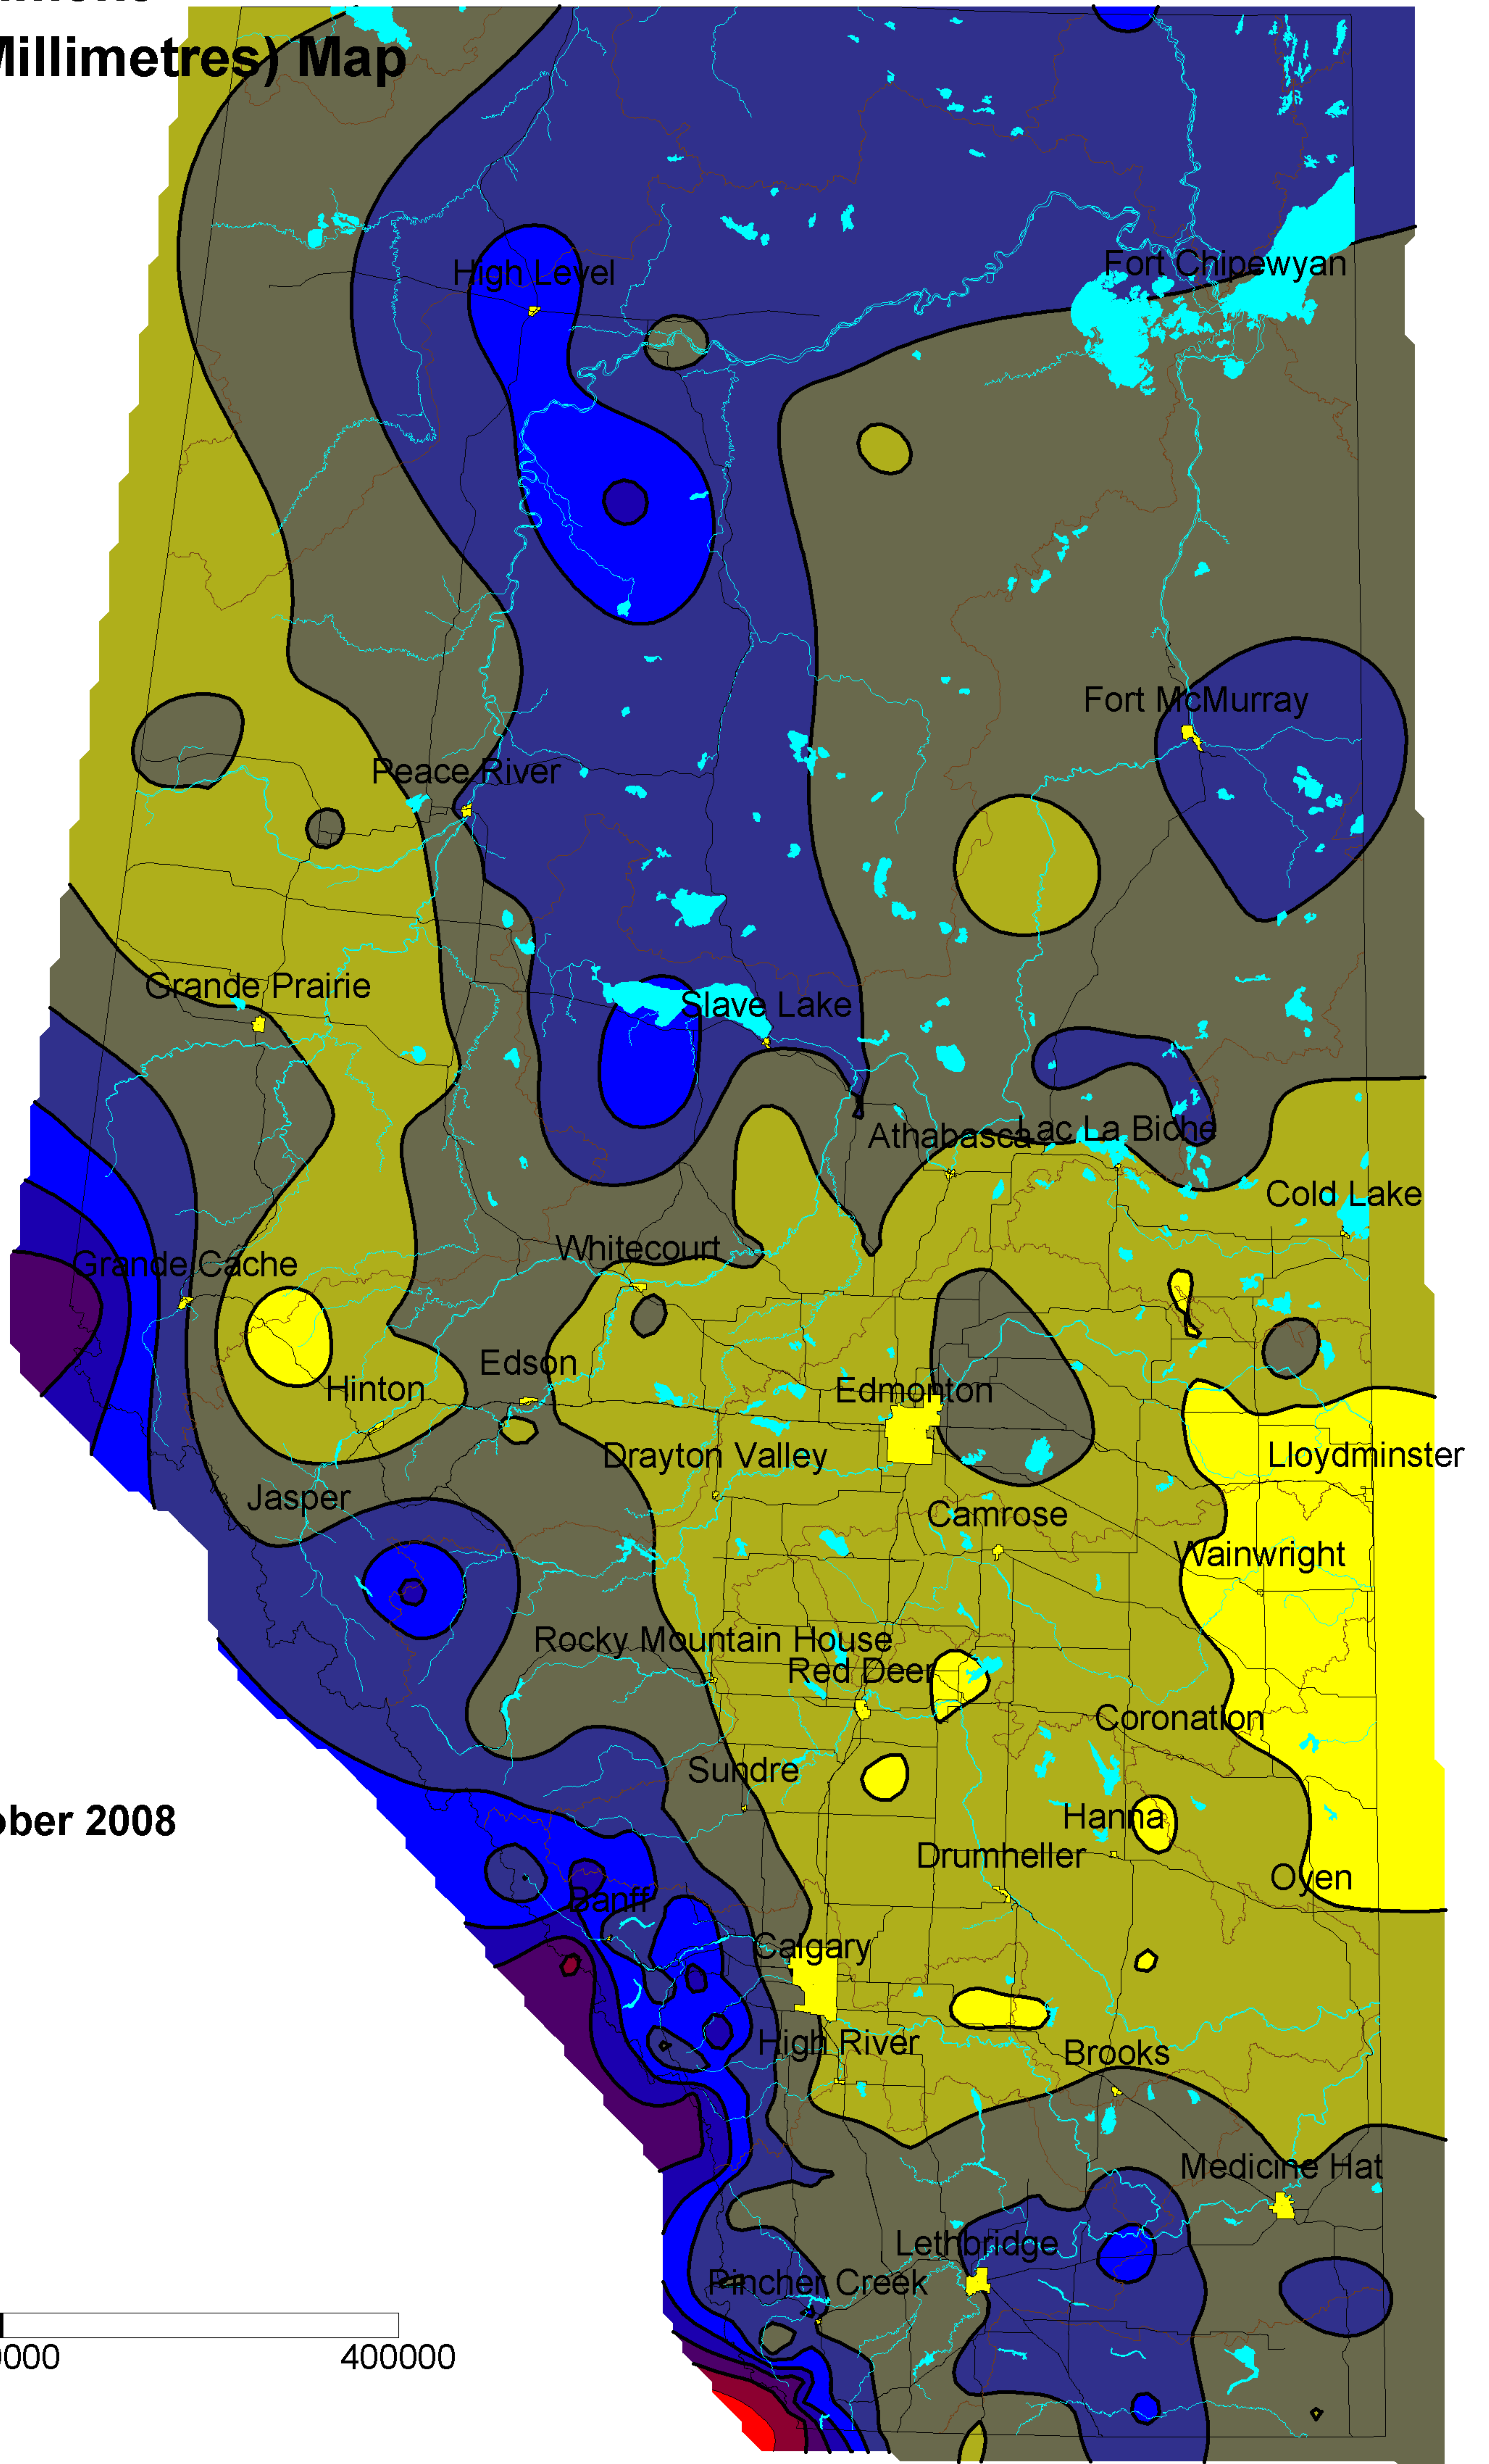

Alberta Environment Precipitation (Millimetres) Map

September and October 2008

Roads

Distance in Meters

Map Scale 1: 5 Million