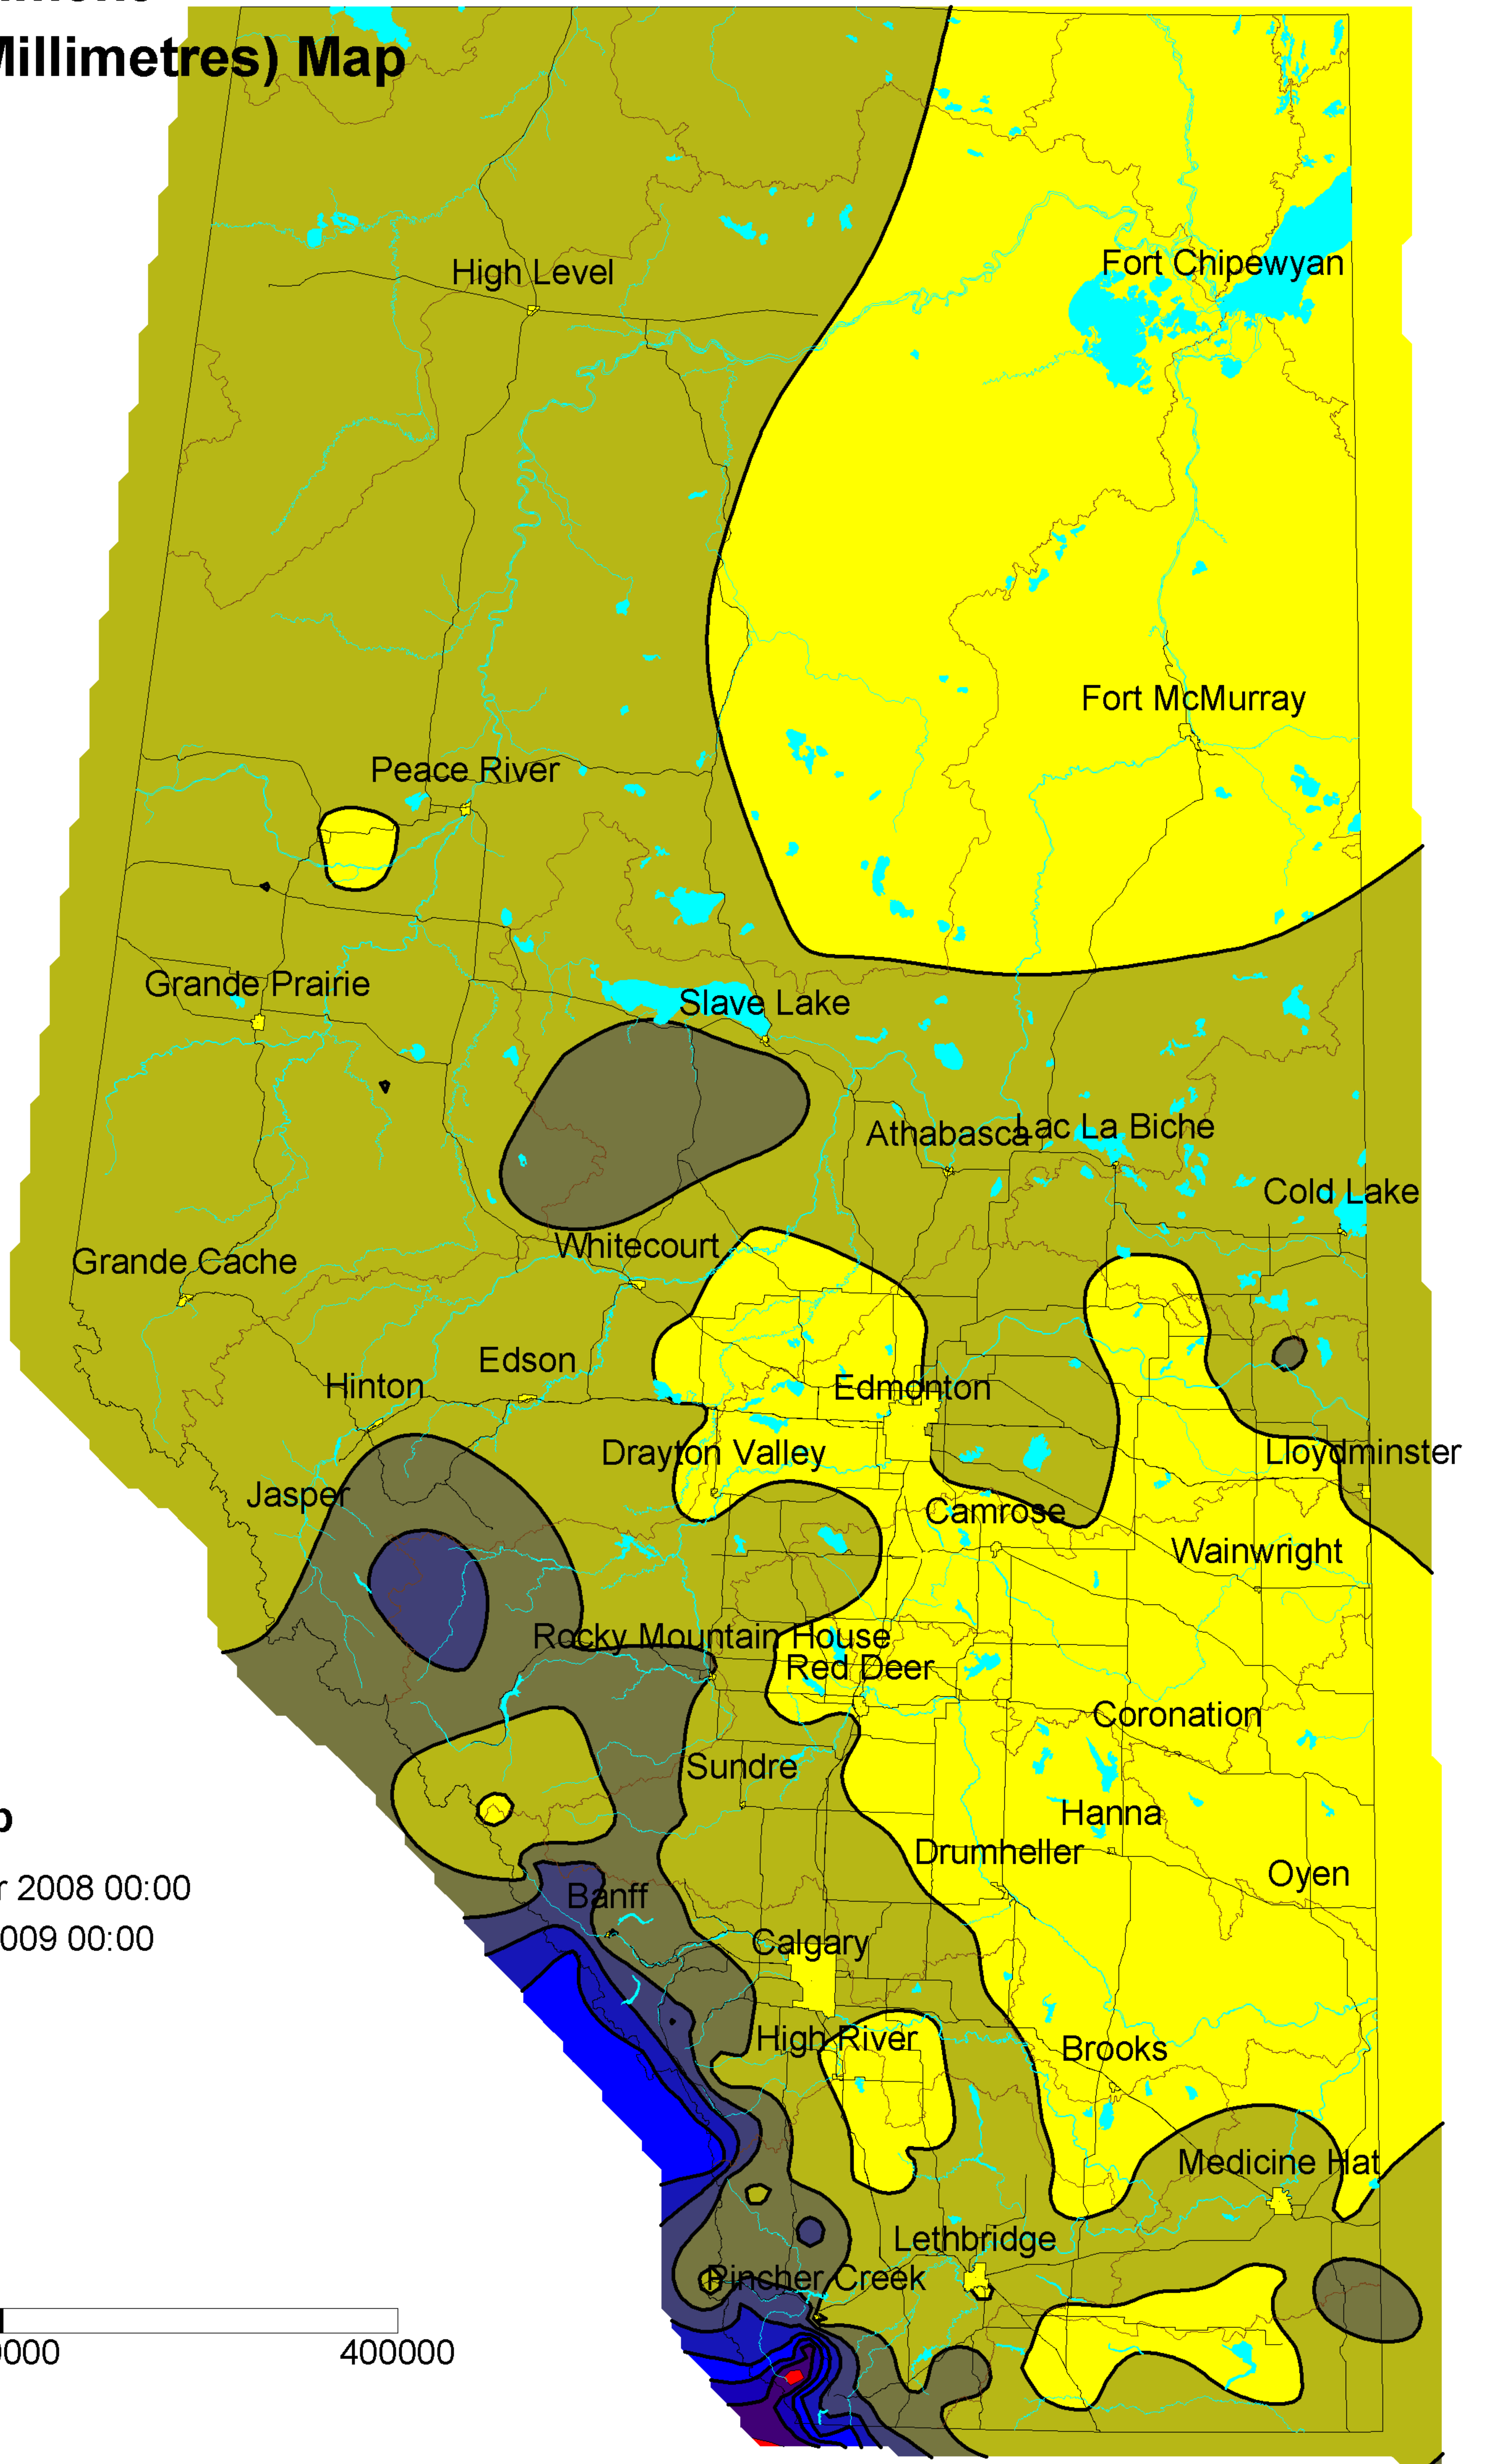

Alberta Environment Precipitation (Millimetres) Map

Kriging Contour Map

744 01 December 2008 00:00
01 January 2009 00:00

Cities 
Rivers 
Basins 
Lakes 

Roads 

Distance in Meters

Map Scale 1: 5 Million