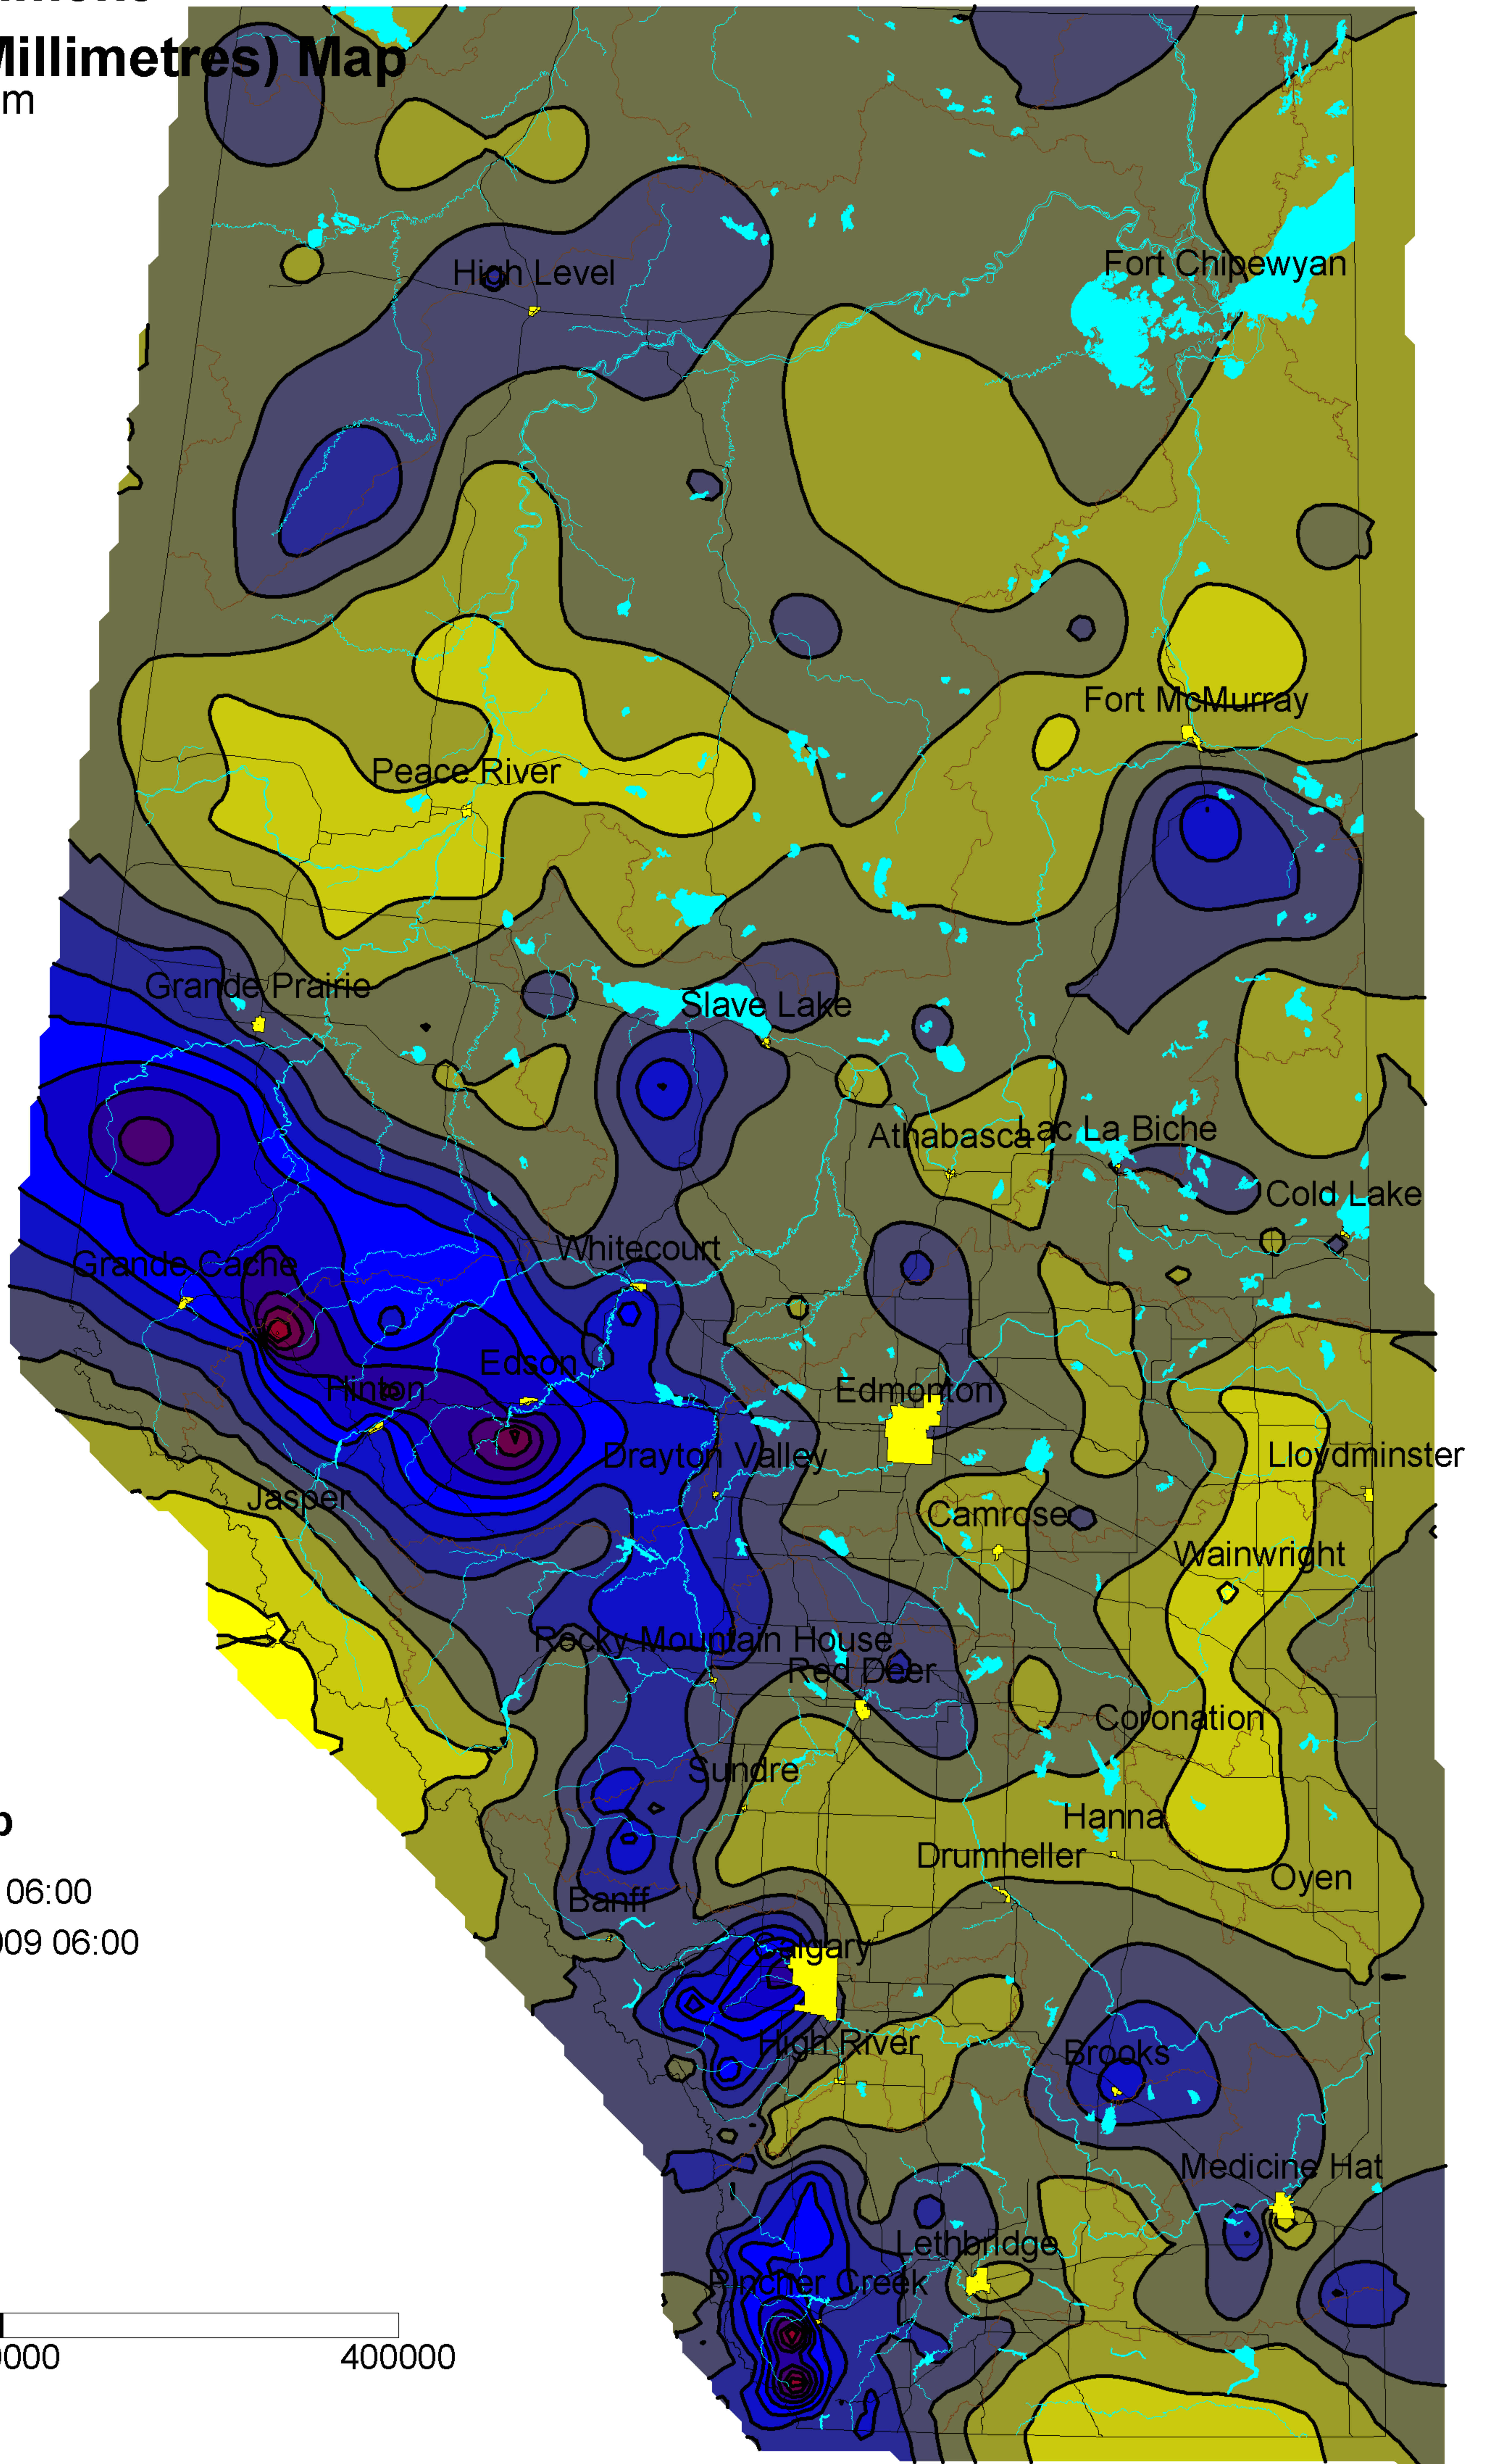

Alberta Environment

Precipitation (Millimetres) Map

Contour Interval 20 mm

Kriging Contour Map

744 01 July 2009 06:00
01 August 2009 06:00

Cities 
Rivers 
Basins 
Lakes 

Roads 

Distance in Meters

Map Scale 1: 5 Million