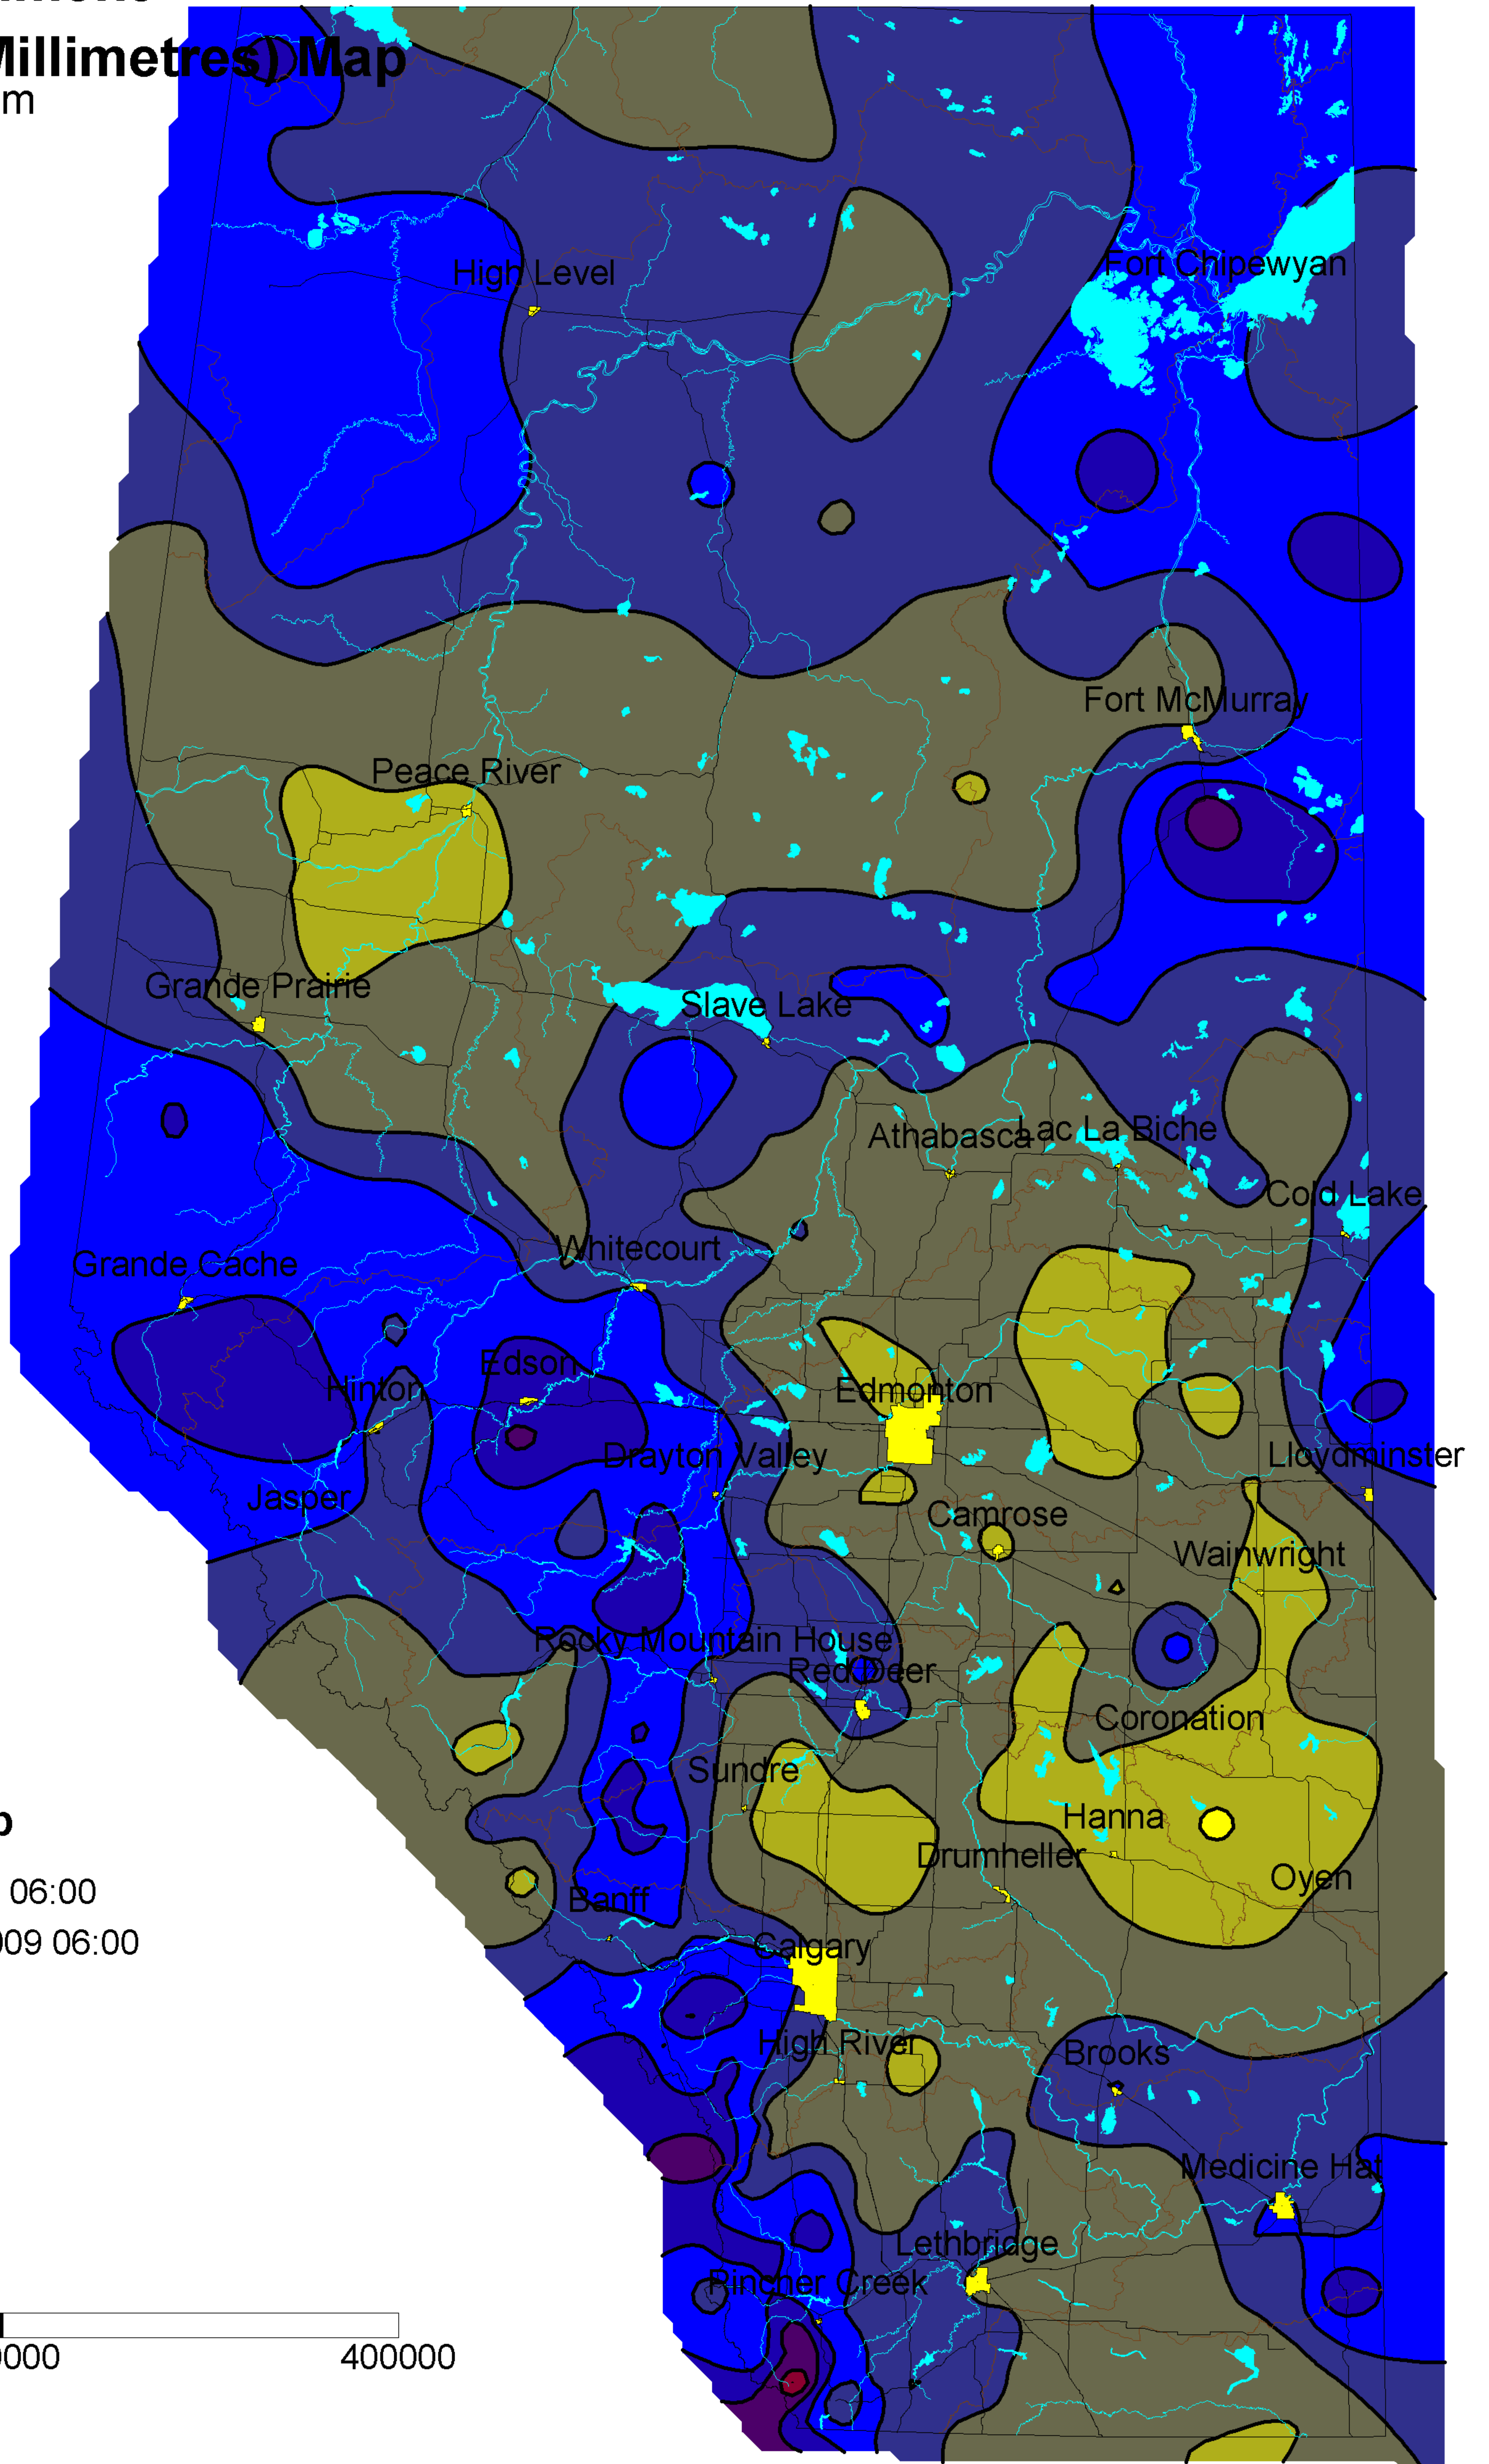

Alberta Environment

Precipitation (Millimetres) Map

Contour Interval 10 mm

Kriging Contour Map

2208 01 May 2009 06:00
01 August 2009 06:00

Roads (grey line)

Distance in Meters

Map Scale 1: 5 Million