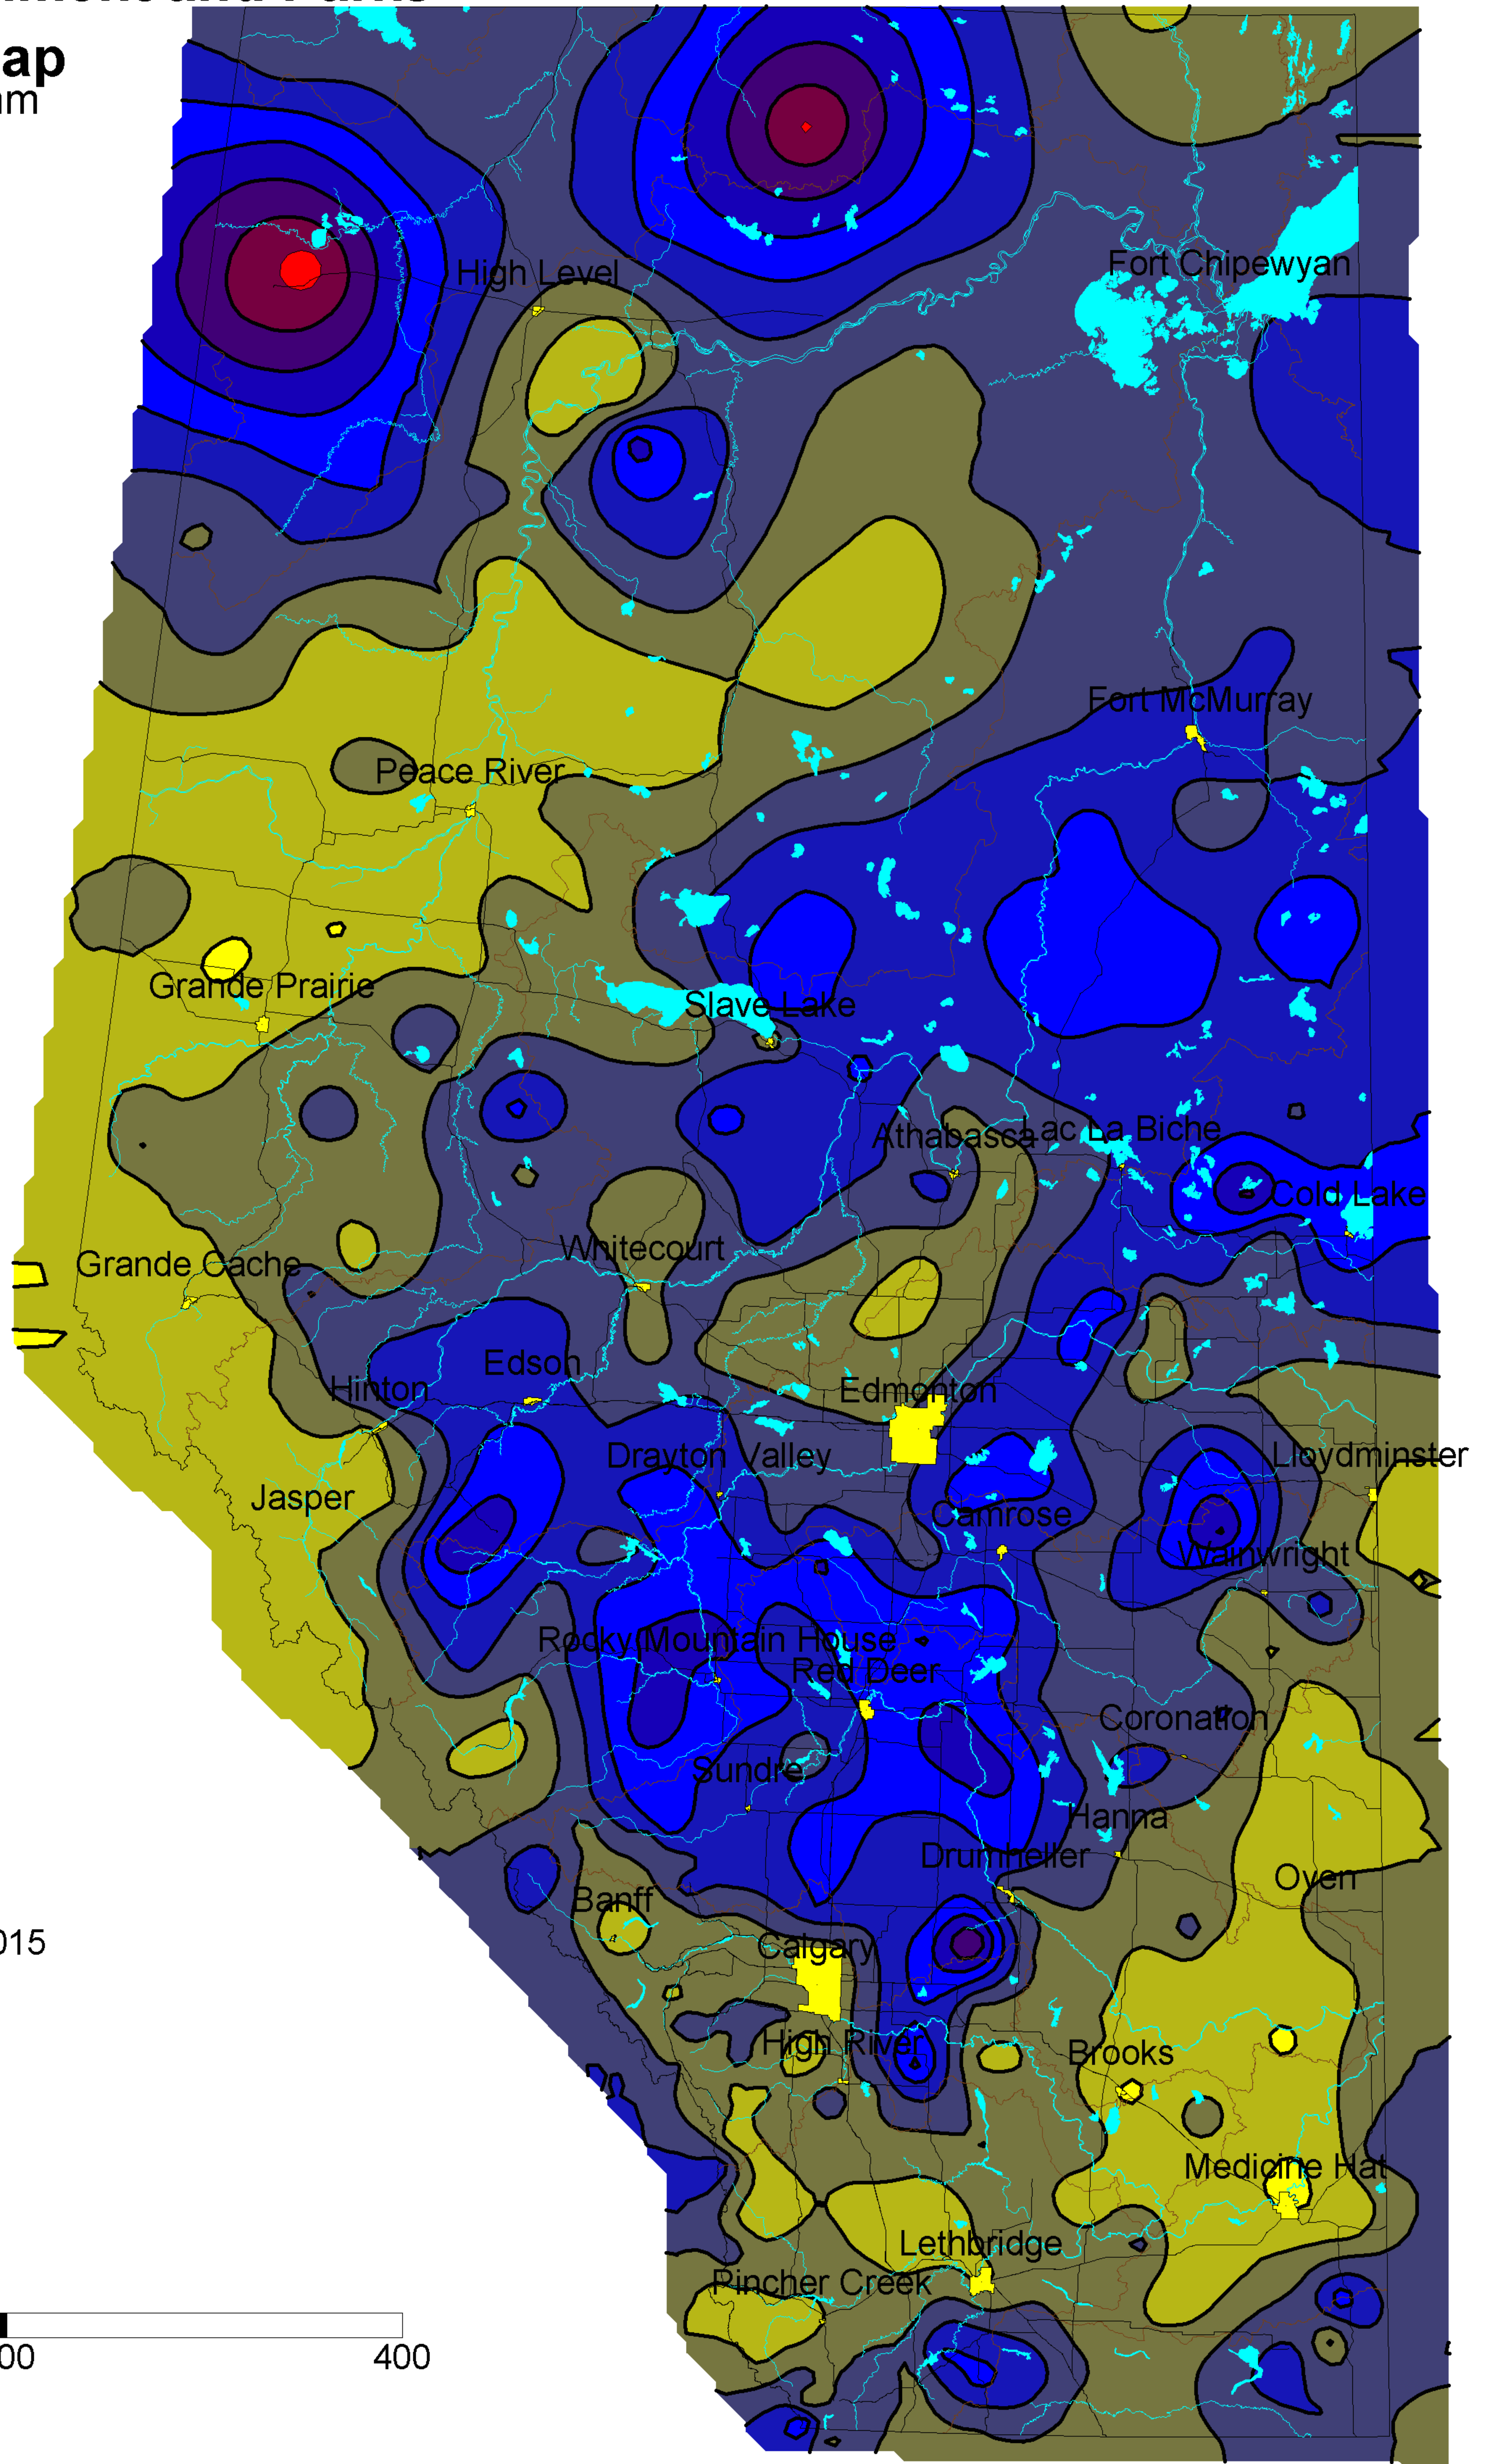

# Alberta Environment and Parks

## Precipitation Map

Contour Interval 20 mm

### July 2015

01 July 2015  
01 August 2015

Roads

Distance in Kilometers

Map Scale 1: 5 Million