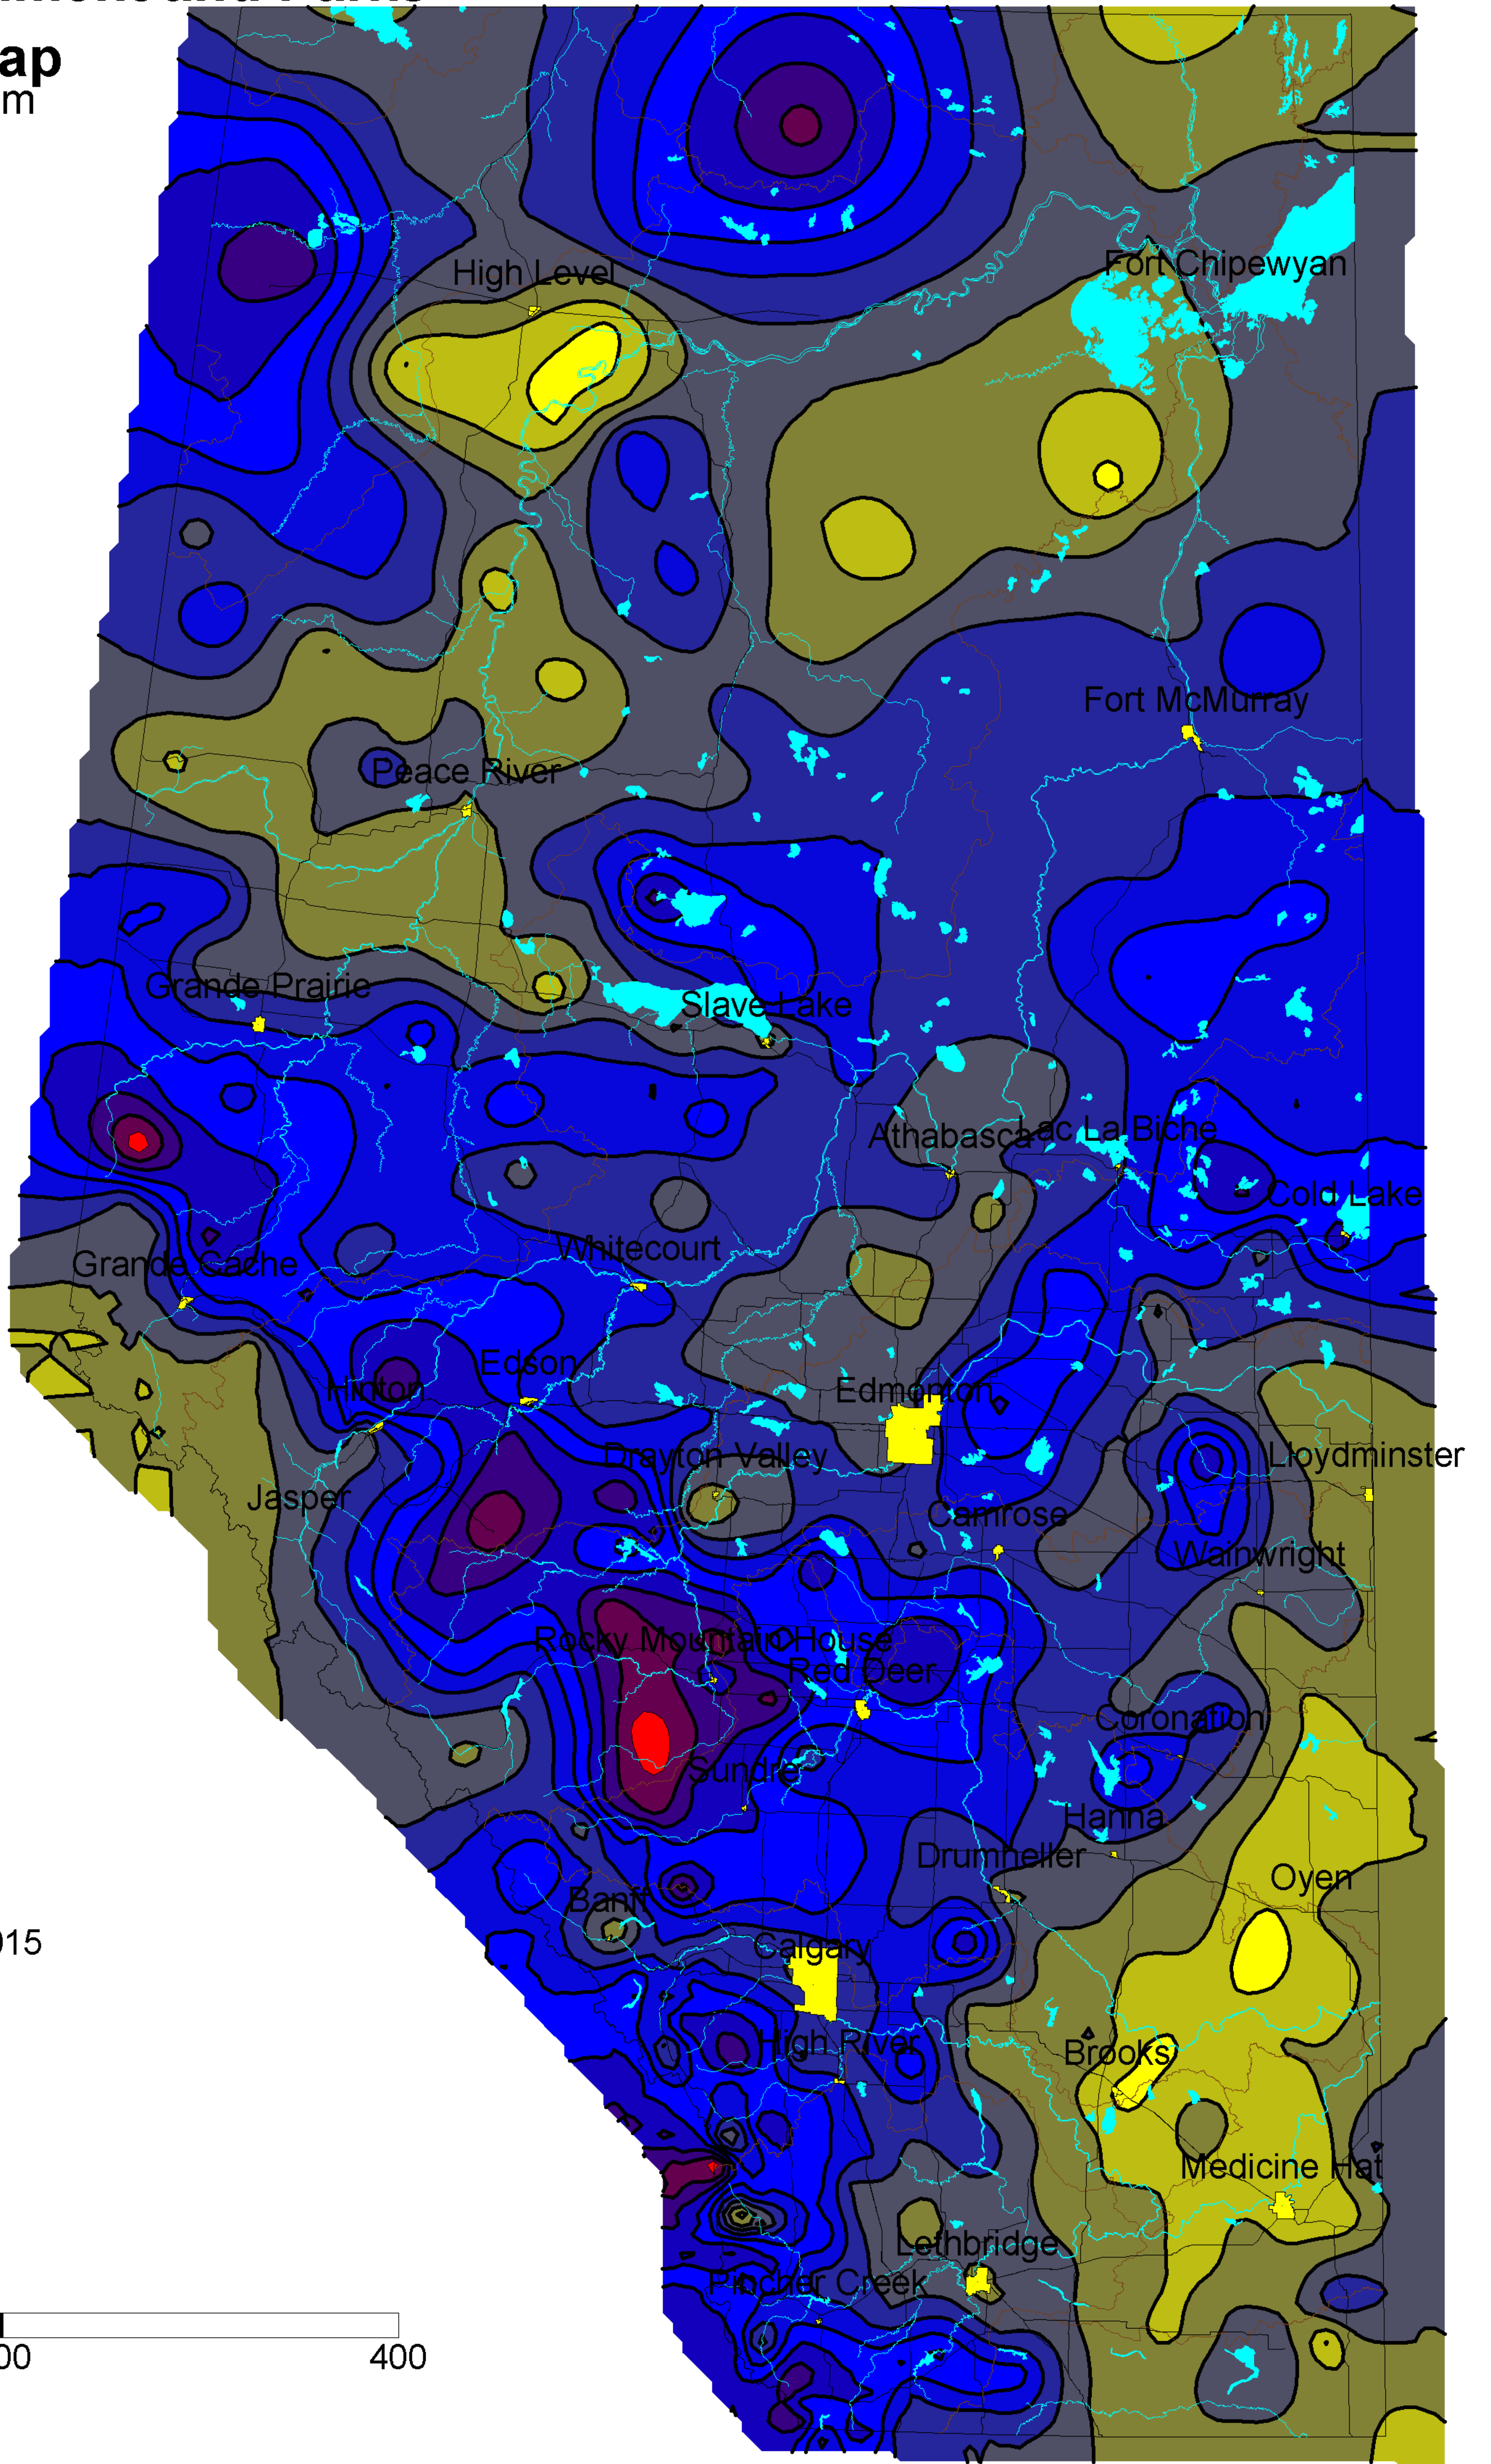

Alberta Environment and Parks

Precipitation Map

Contour Interval 25 mm

Summer 2015

01 May 2015
01 August 2015

Roads

Distance in Kilometers

Map Scale 1: 5 Million