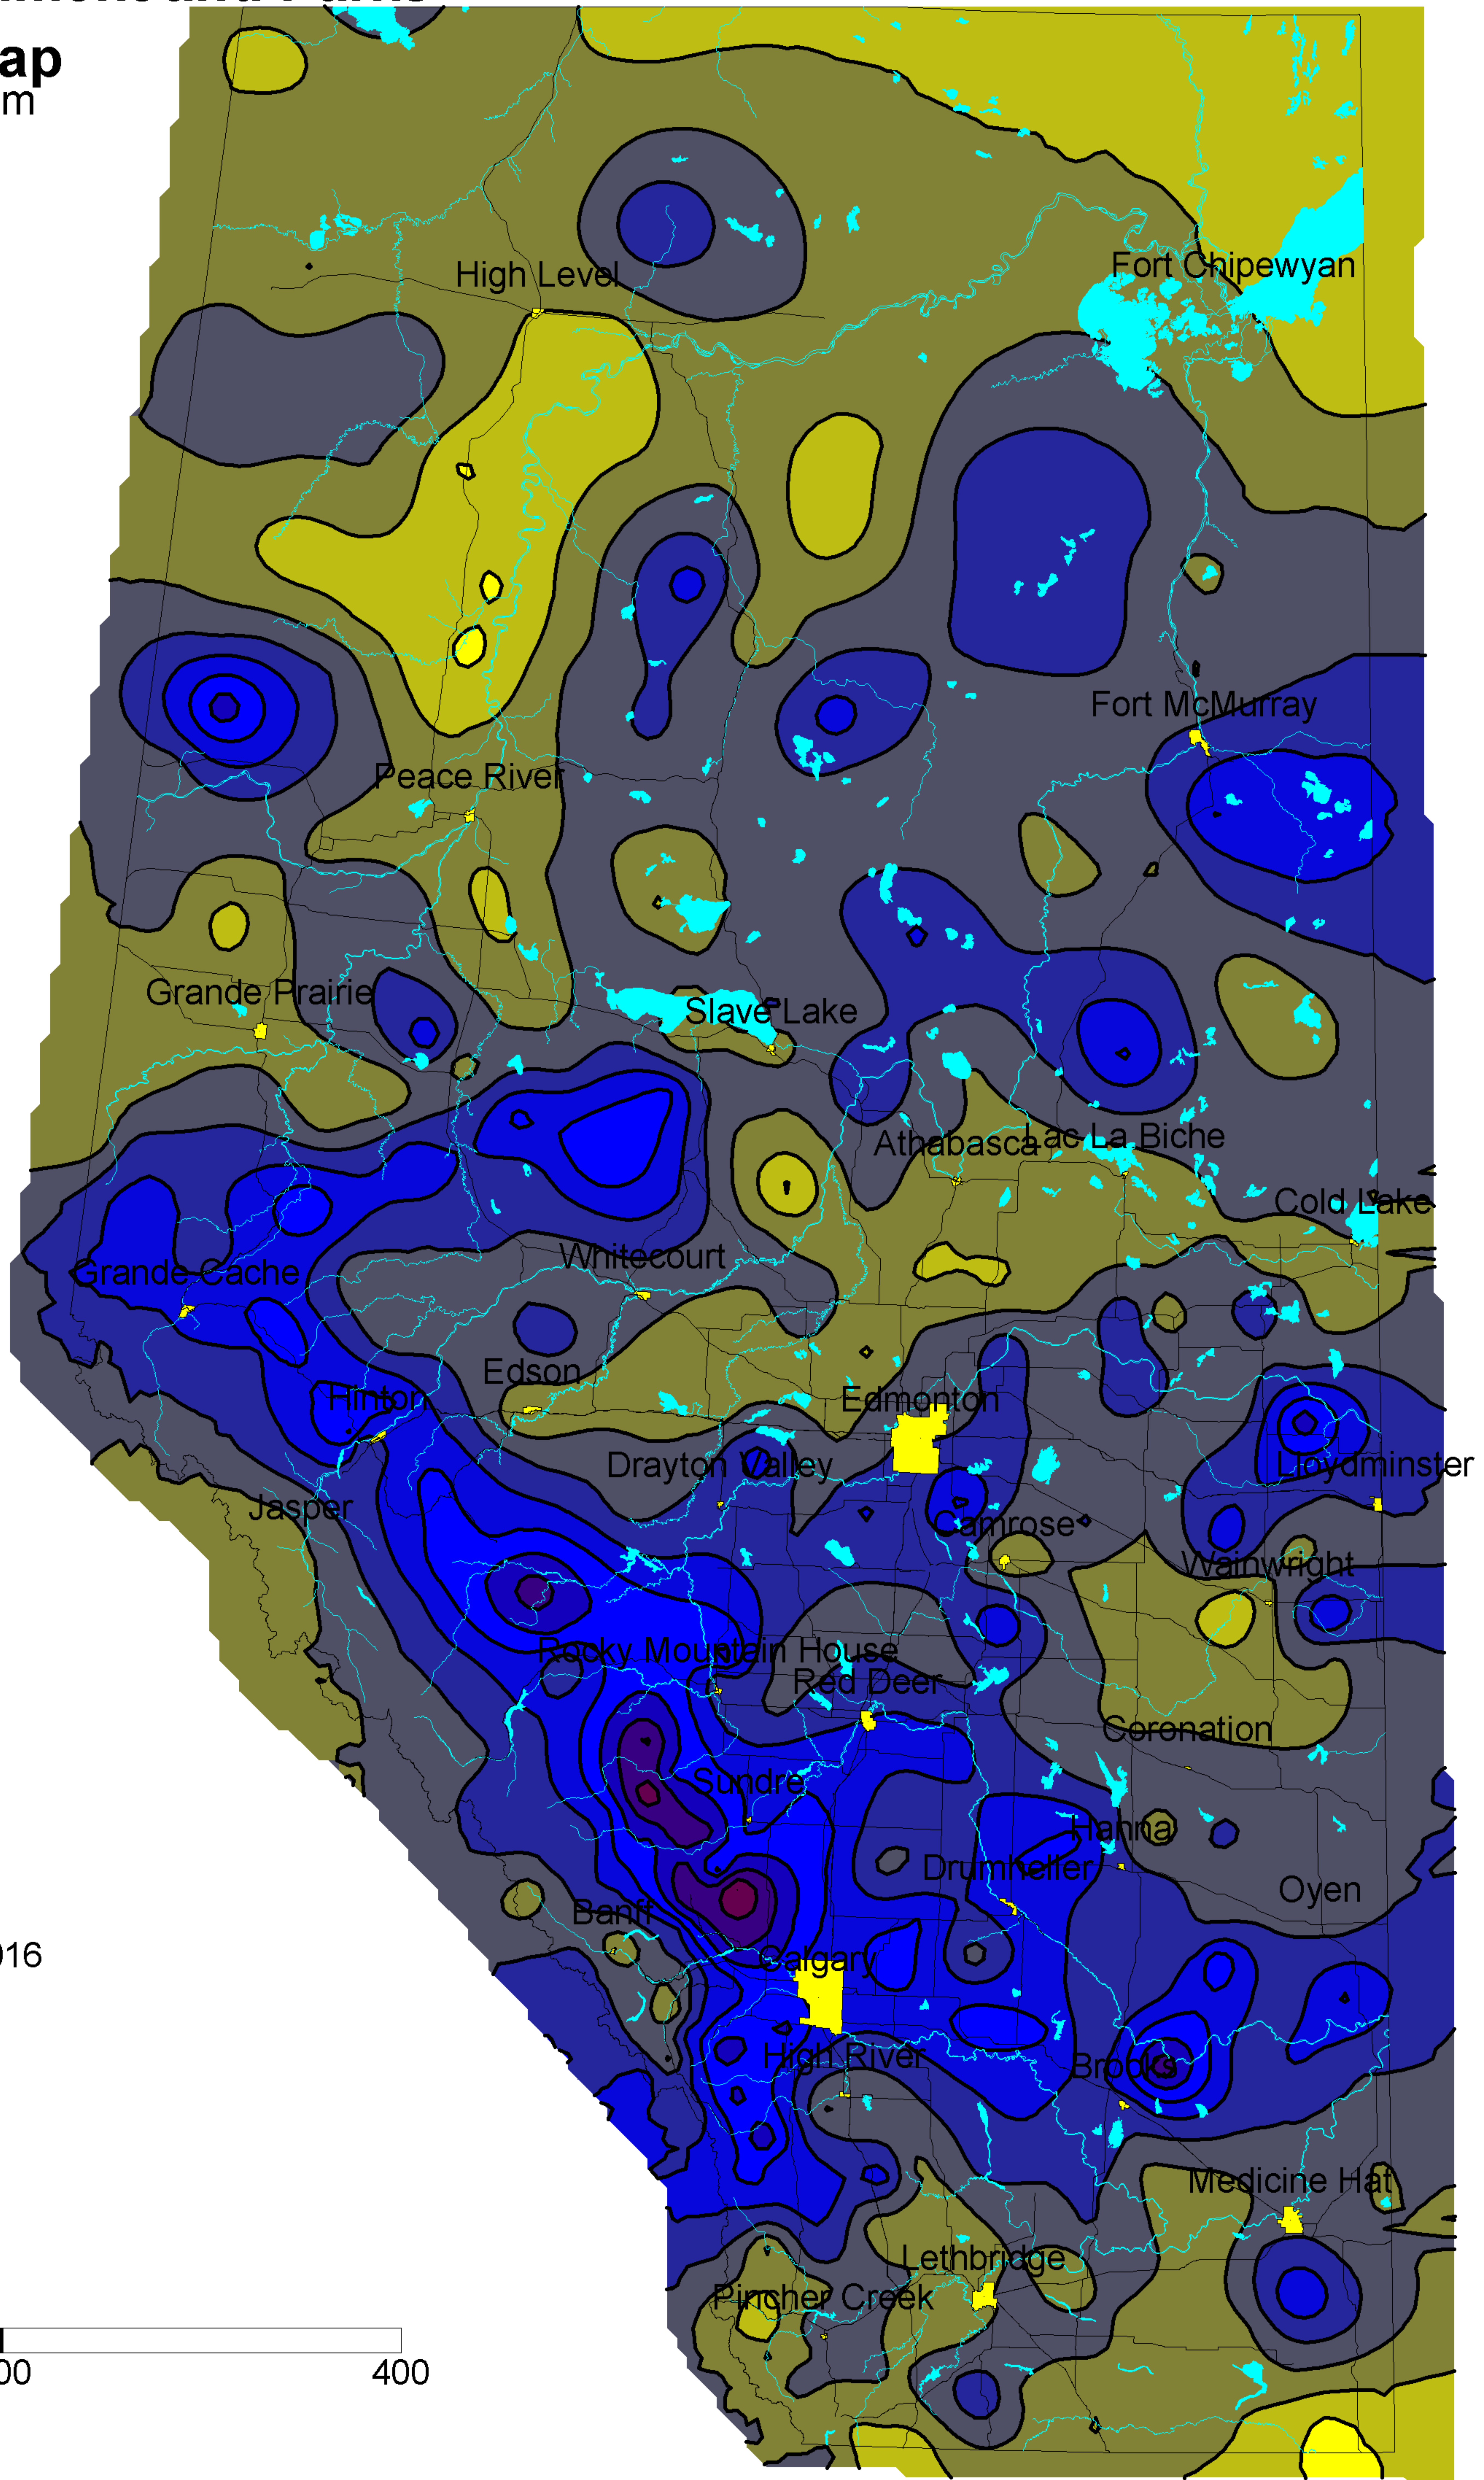

# Alberta Environment and Parks

## Precipitation Map

Contour Interval 25 mm

### July 2016

01 July 2016  
01 August 2016

Distance in Kilometers

Map Scale 1: 5 Million