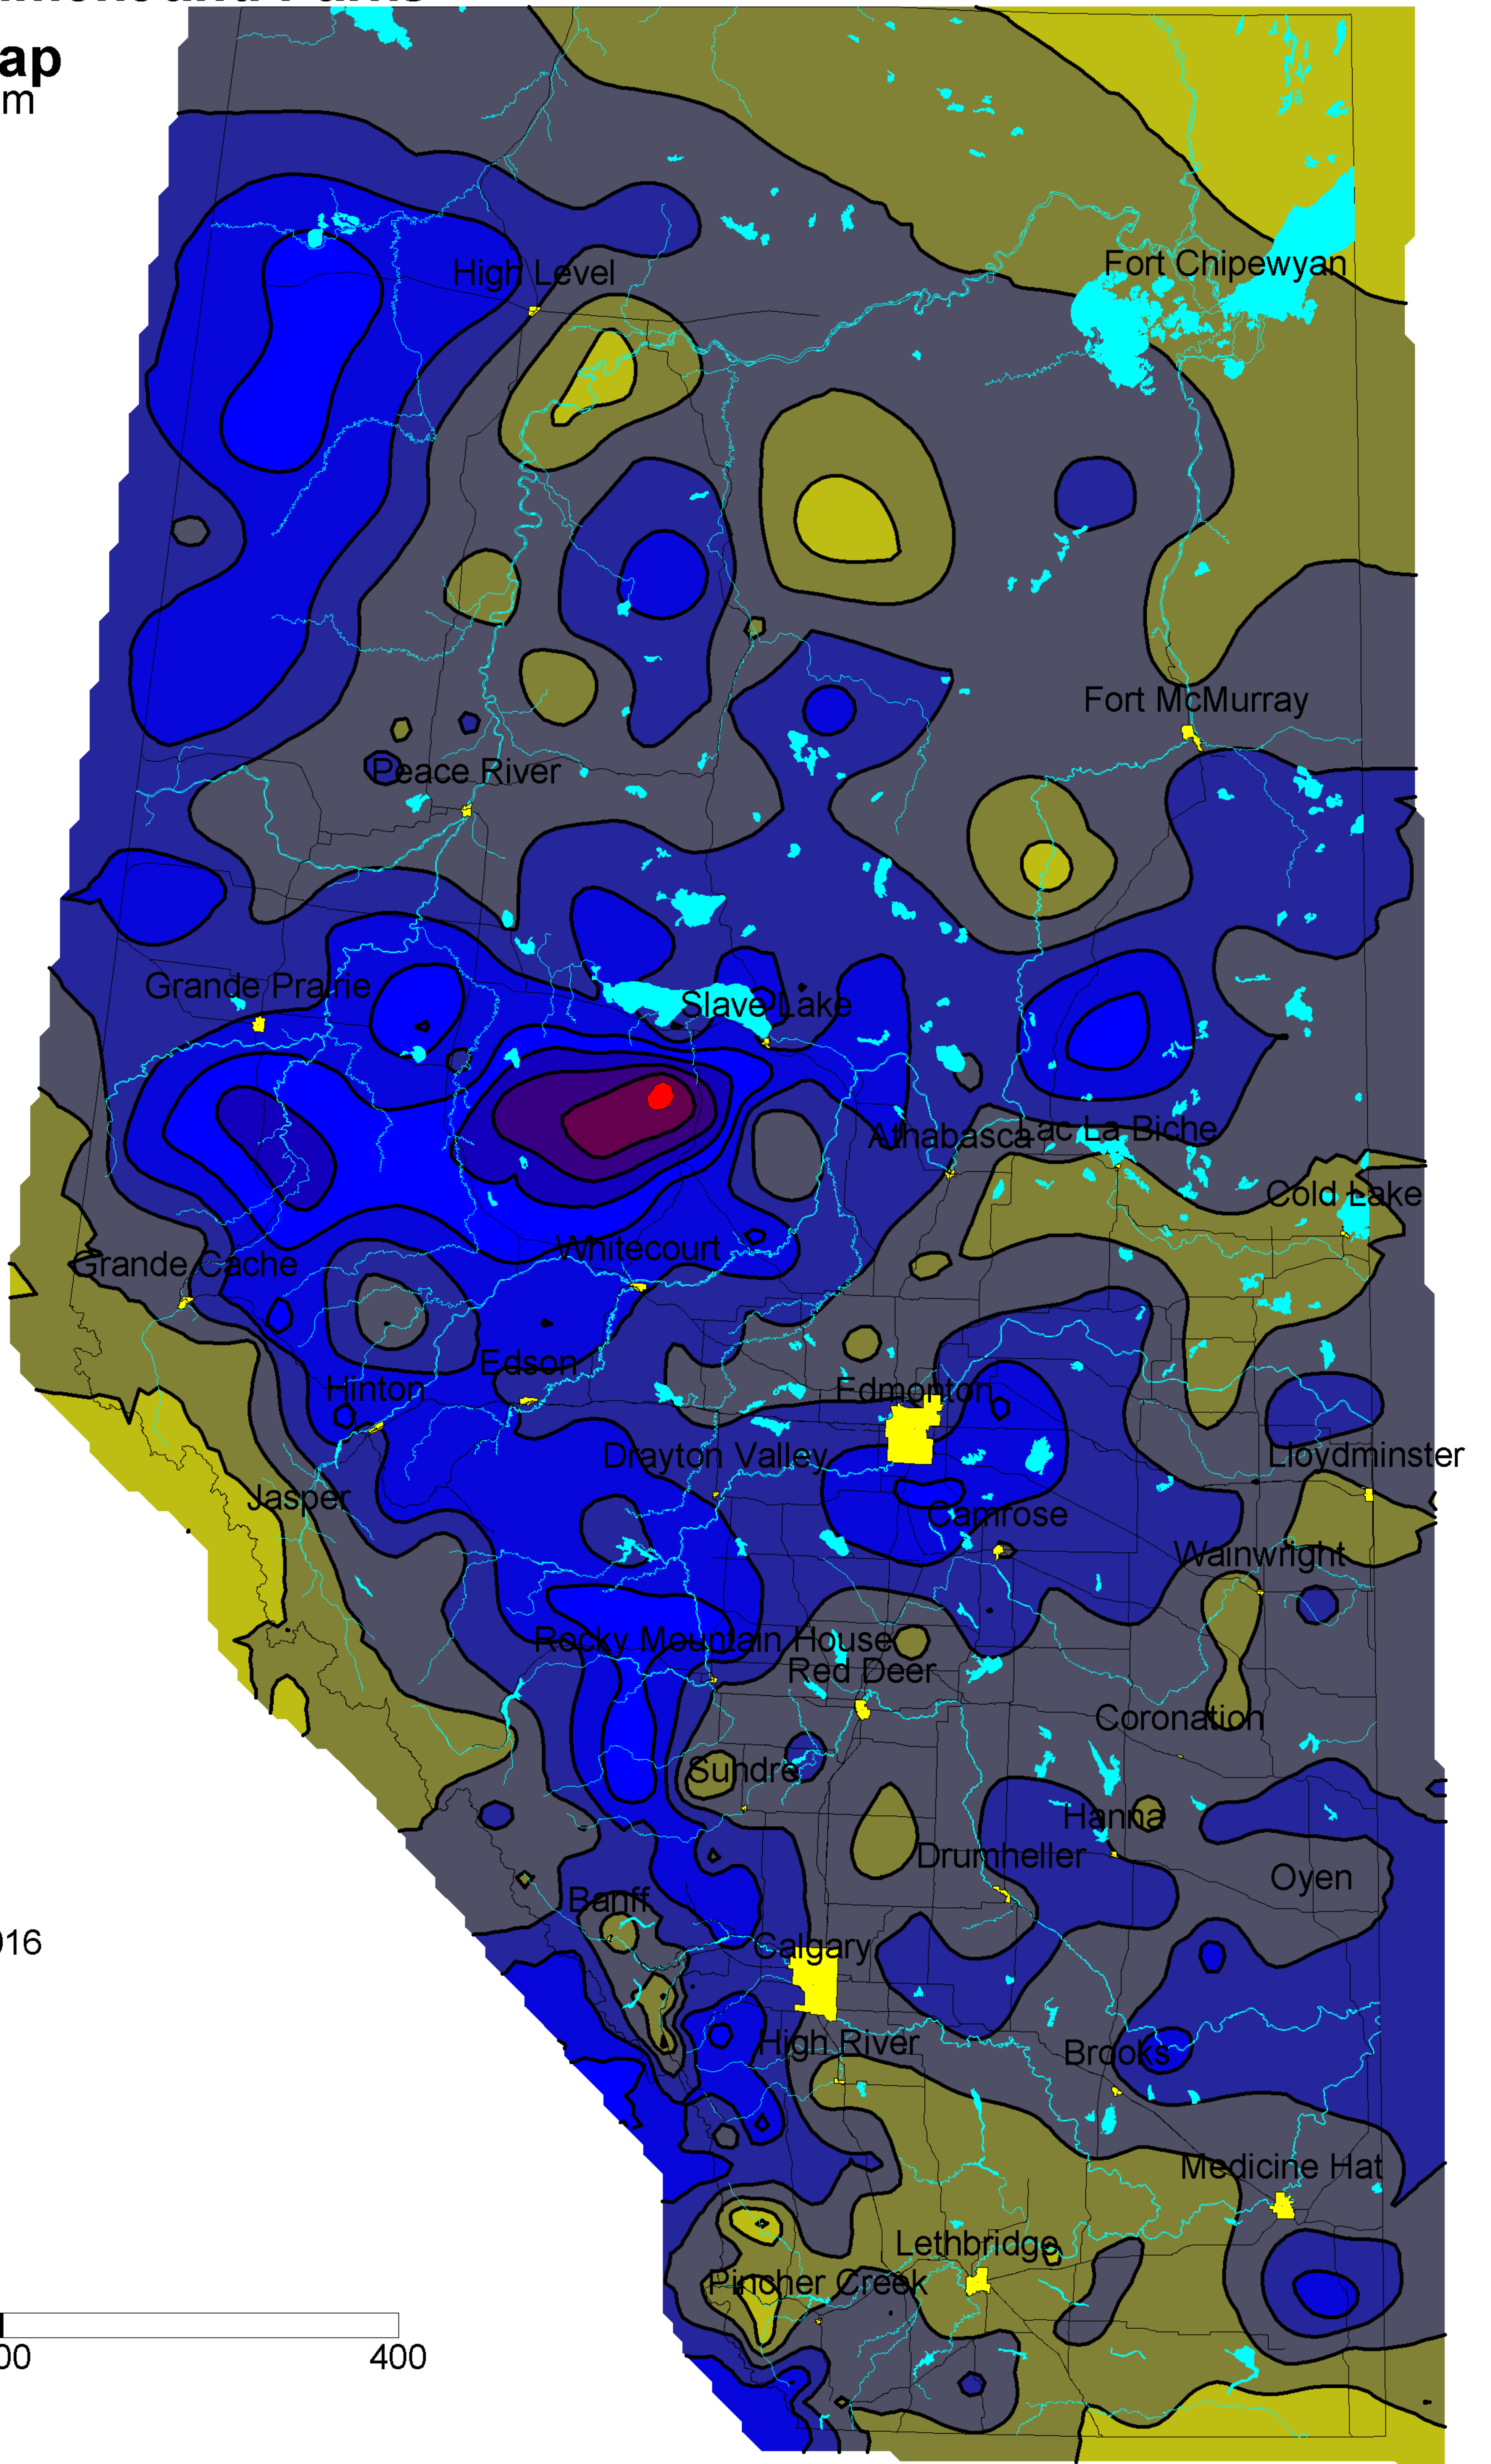

Alberta Environment and Parks

Precipitation Map

Contour Interval 50 mm

Summer 2016

01 May 2016
01 August 2016

Distance in Kilometers

Map Scale 1: 5 Million