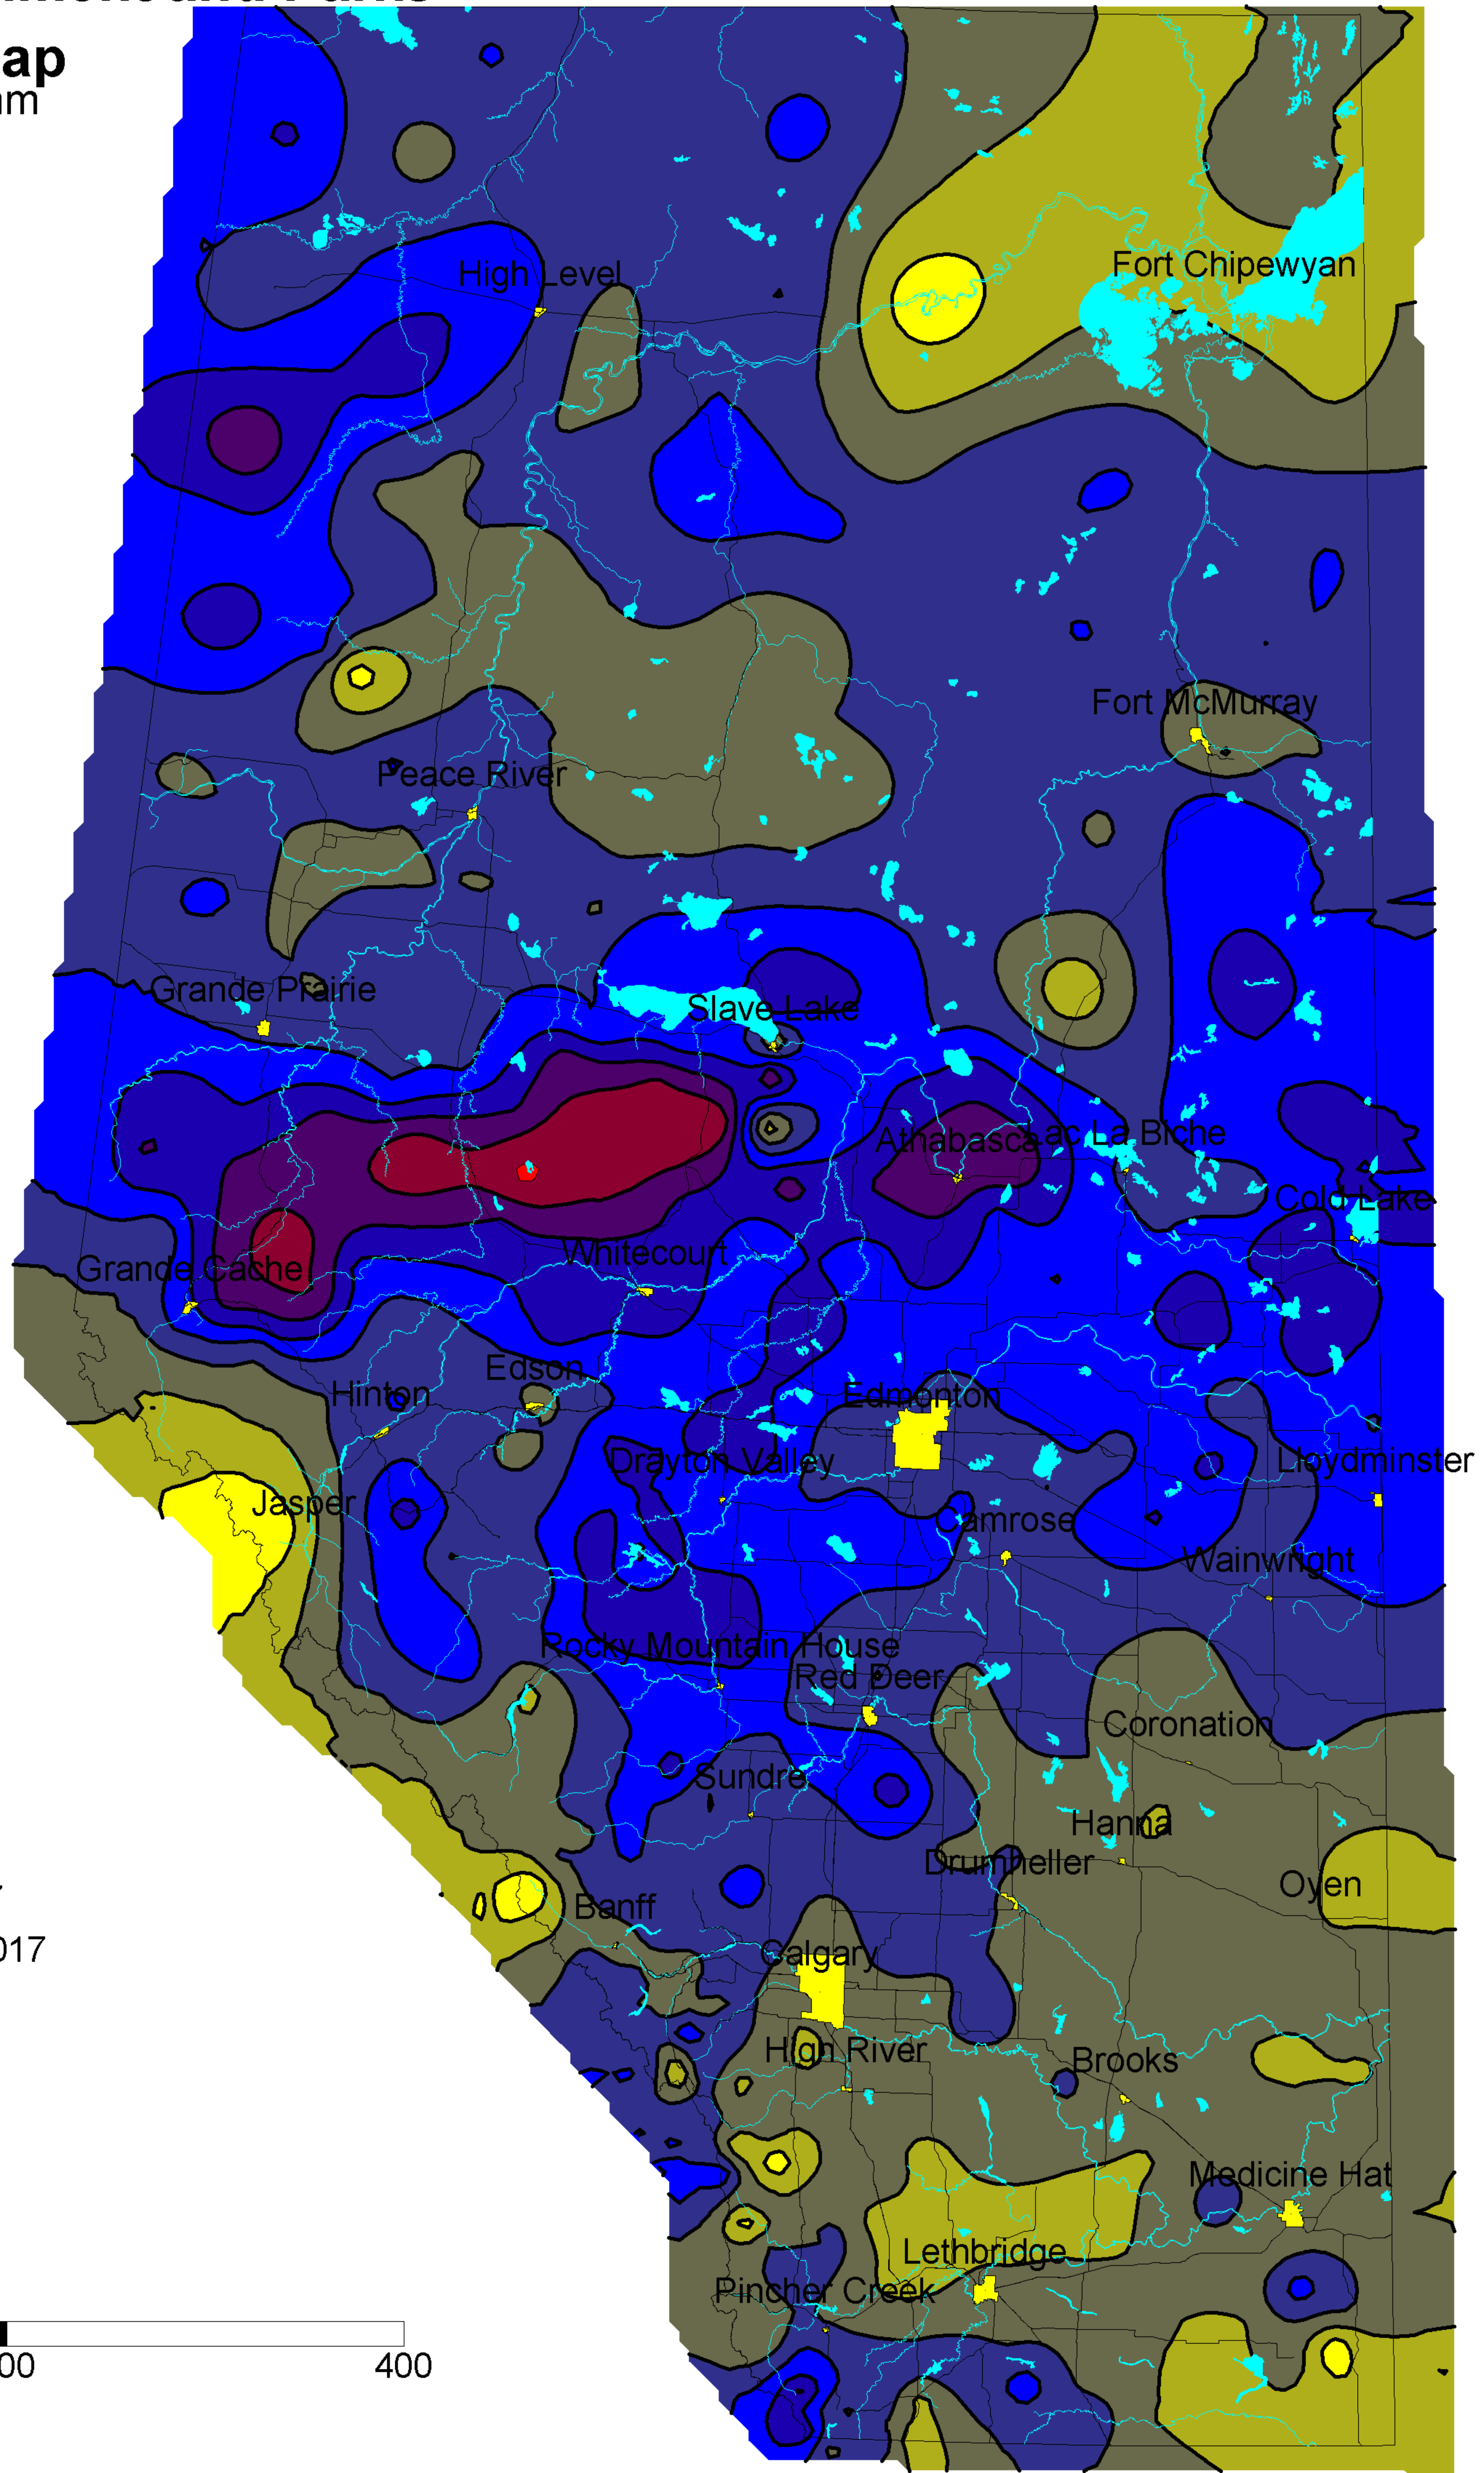

# Alberta Environment and Parks

## Precipitation Map

Contour Interval 50 mm

### Summer 2017

01 May 2017  
01 August 2017

Distance in Kilometers

Map Scale 1: 5 Million