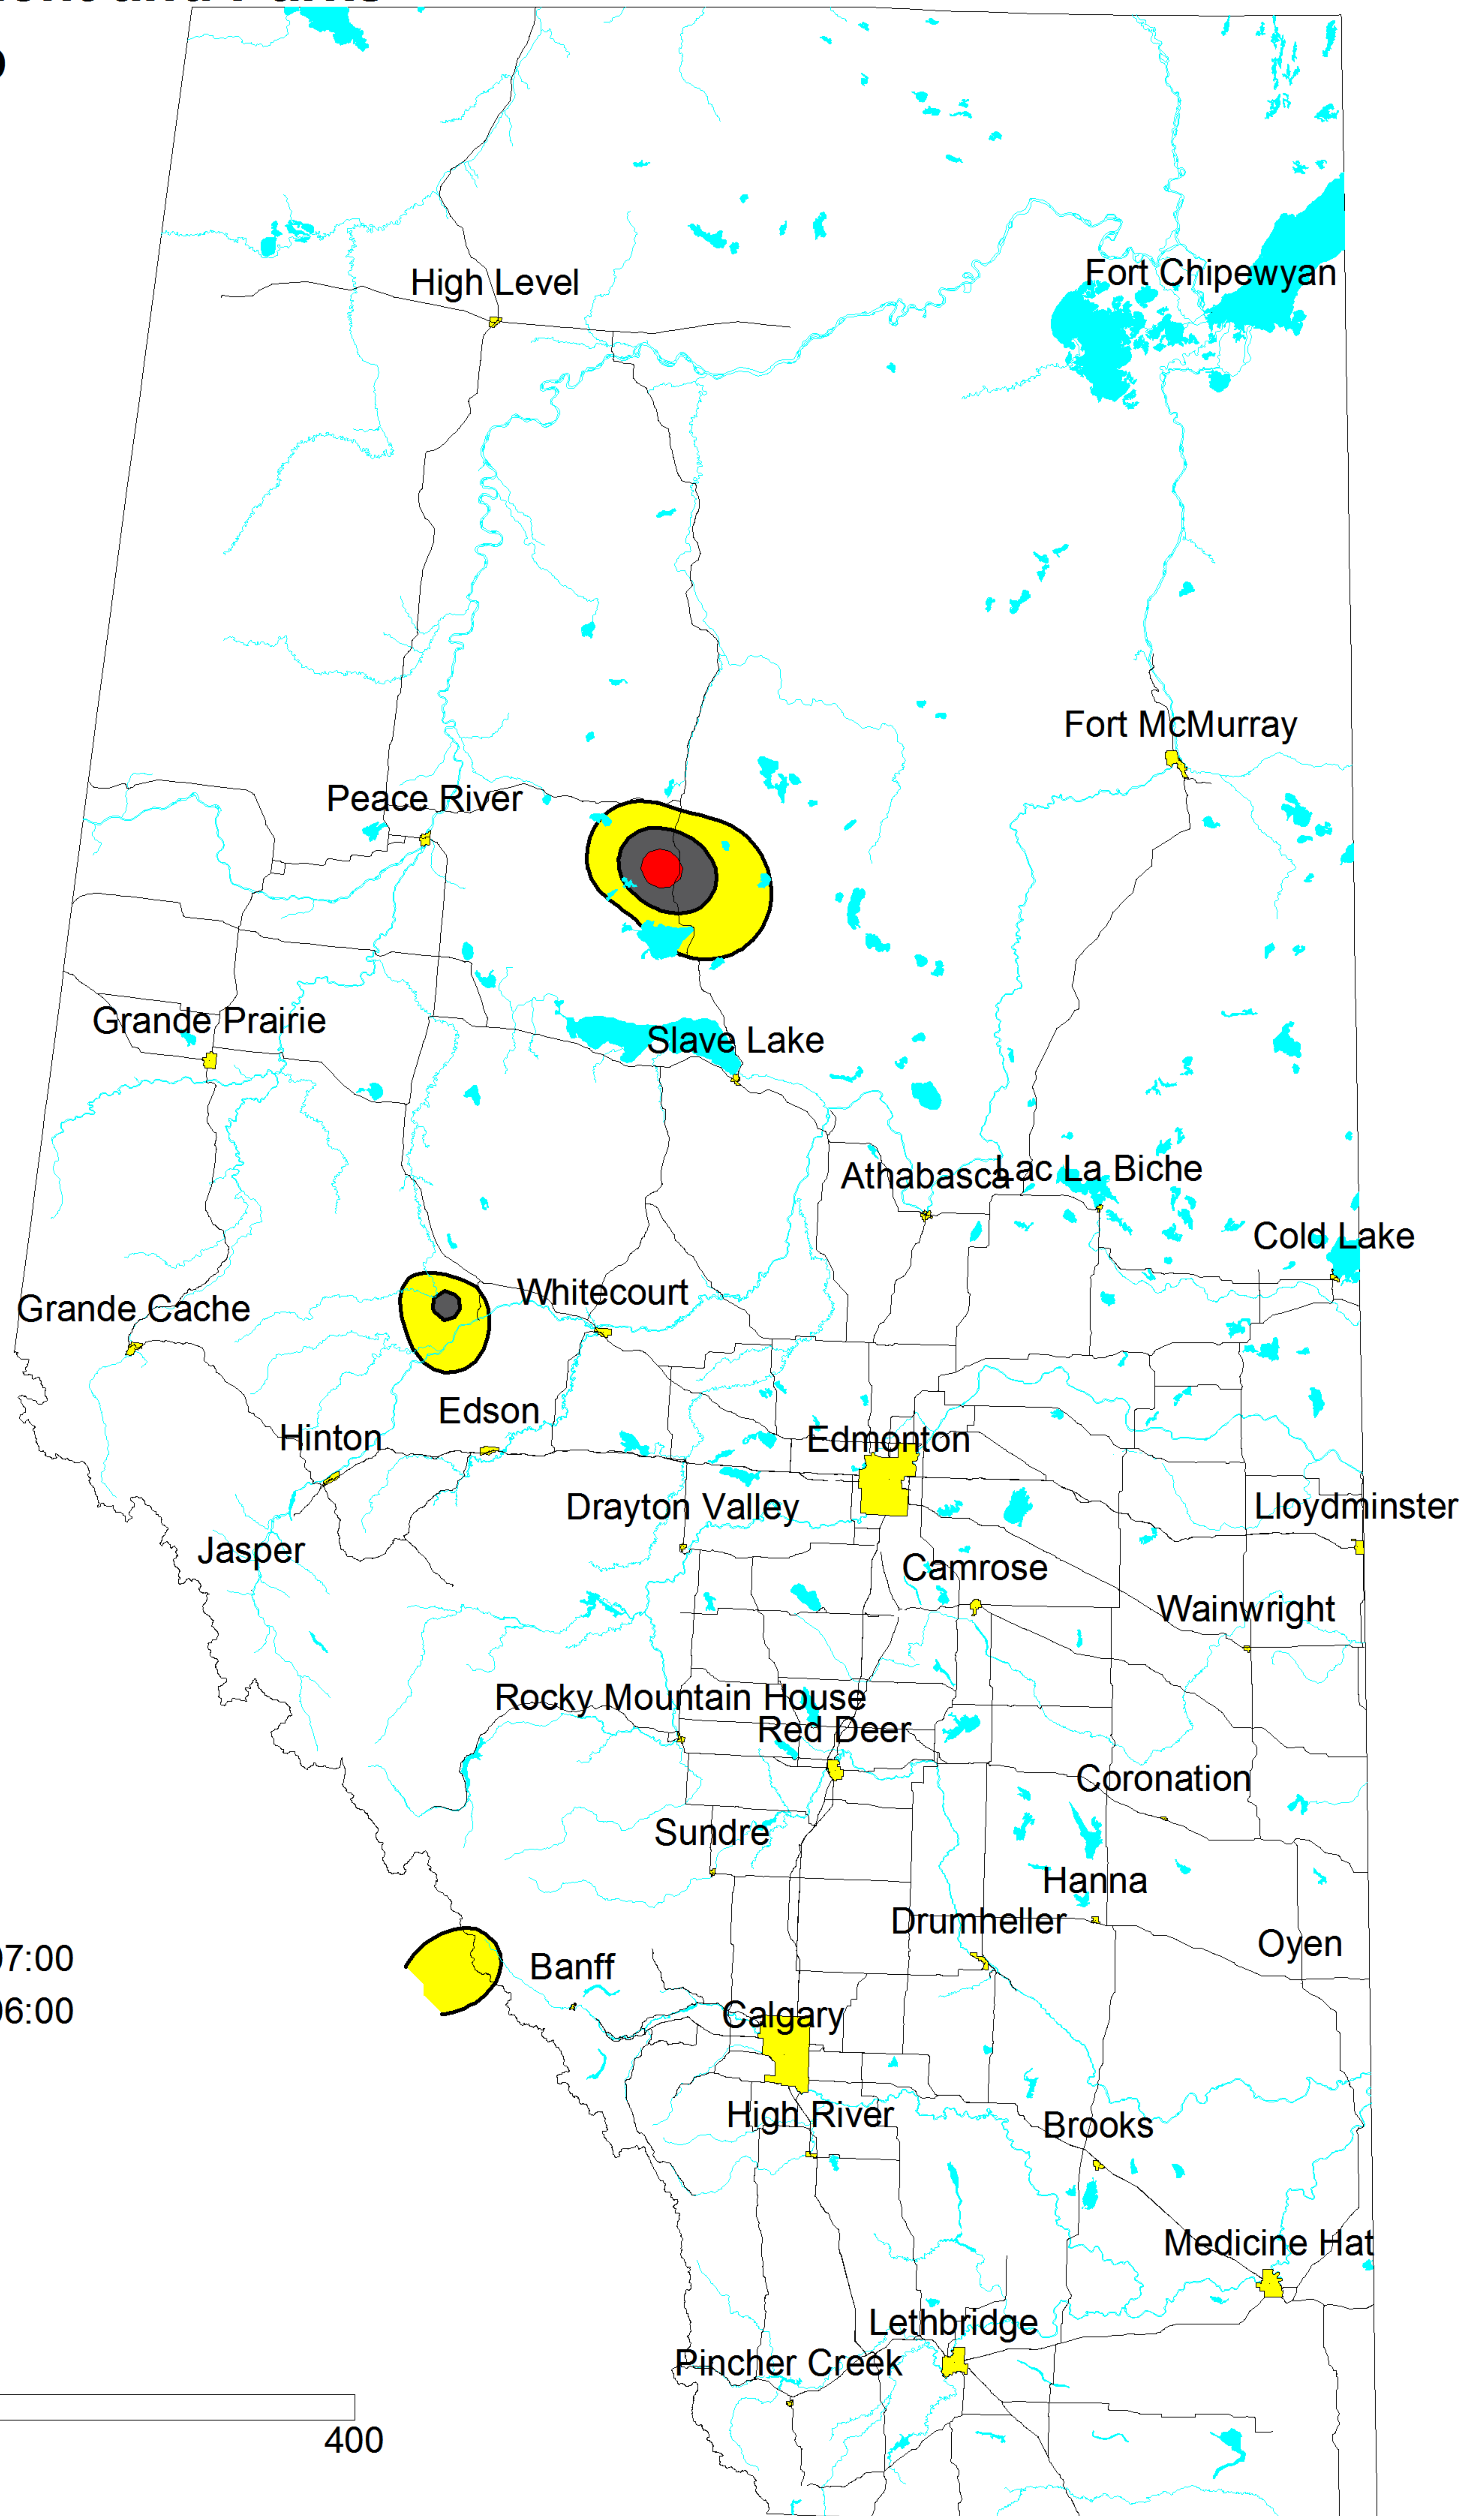

# Alberta Environment and Parks

## Precipitation Map

Contour Interval 1 mm

## Kriging Contour Map

23 04 March 2021 07:00  
05 March 2021 06:00

- Cities 
- Rivers 
- Lakes 
- Roads 

Distance in Kilometers

Map Scale 1: 5 Million