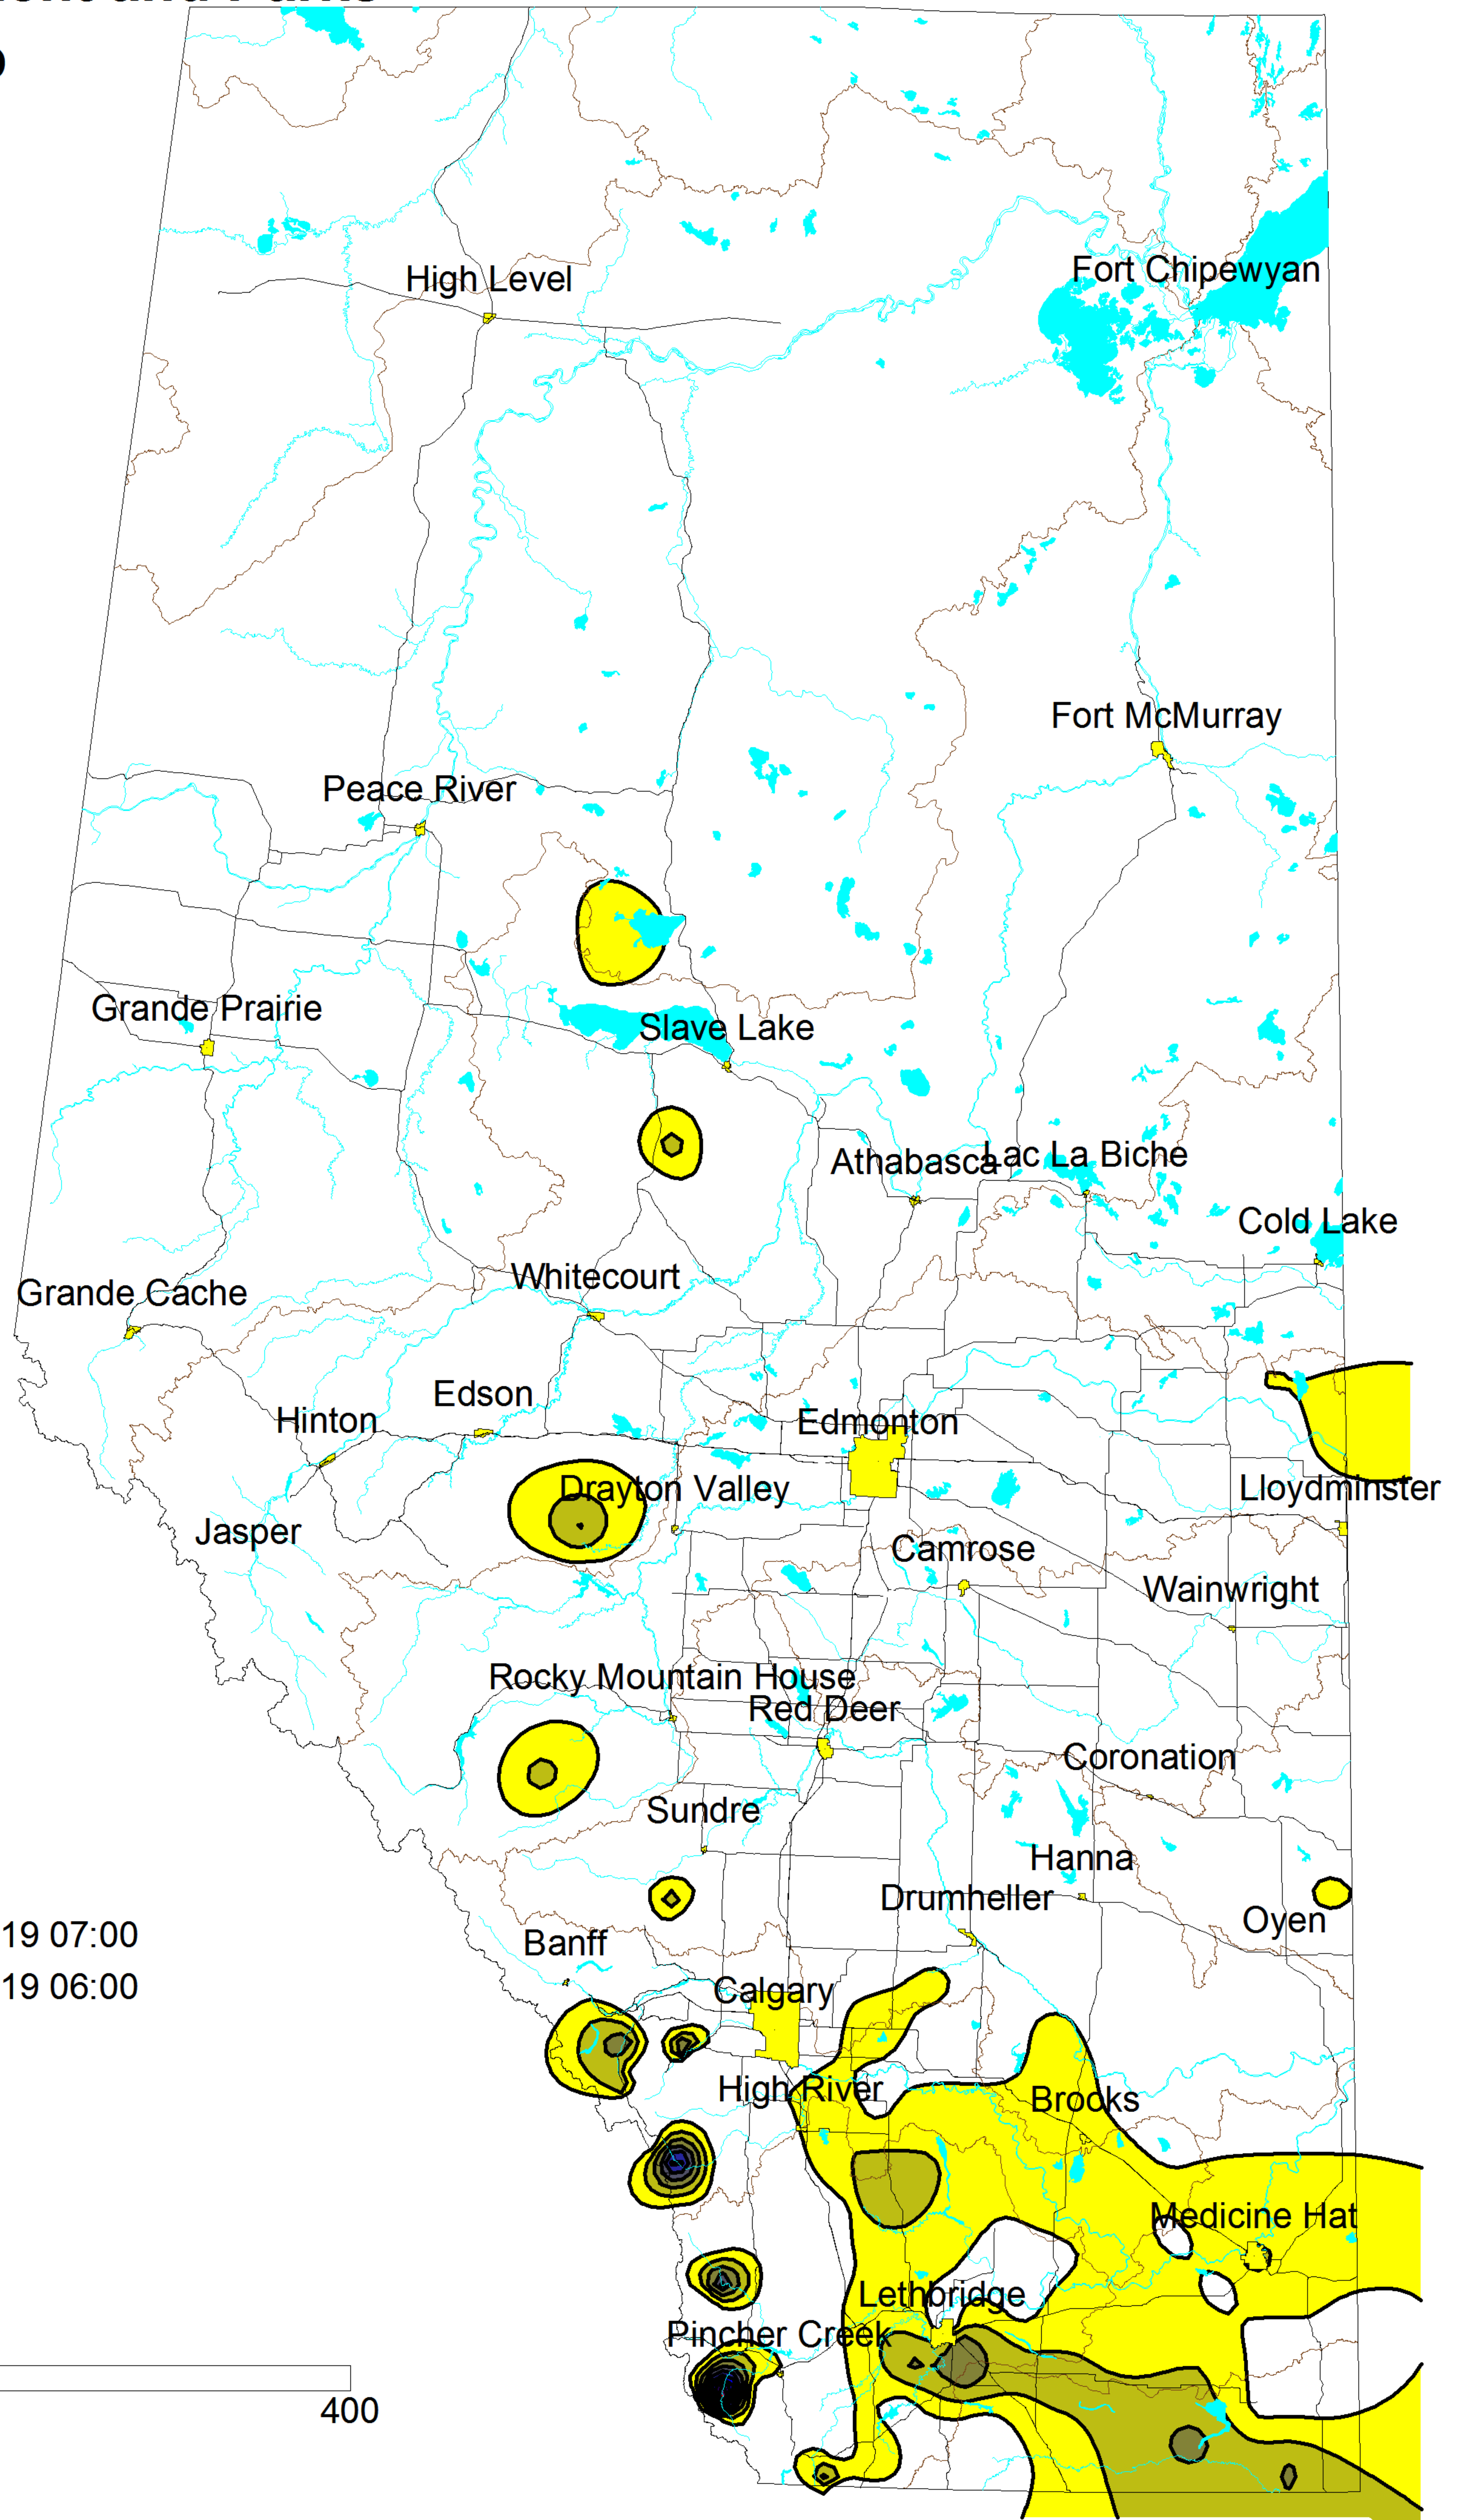

Alberta Environment and Parks

Precipitation Map

Contour Interval 1 mm

Kriging Contour Map

23 20 November 2019 07:00
21 November 2019 06:00

Roads

Distance in Kilometers

Map Scale 1: 5 Million