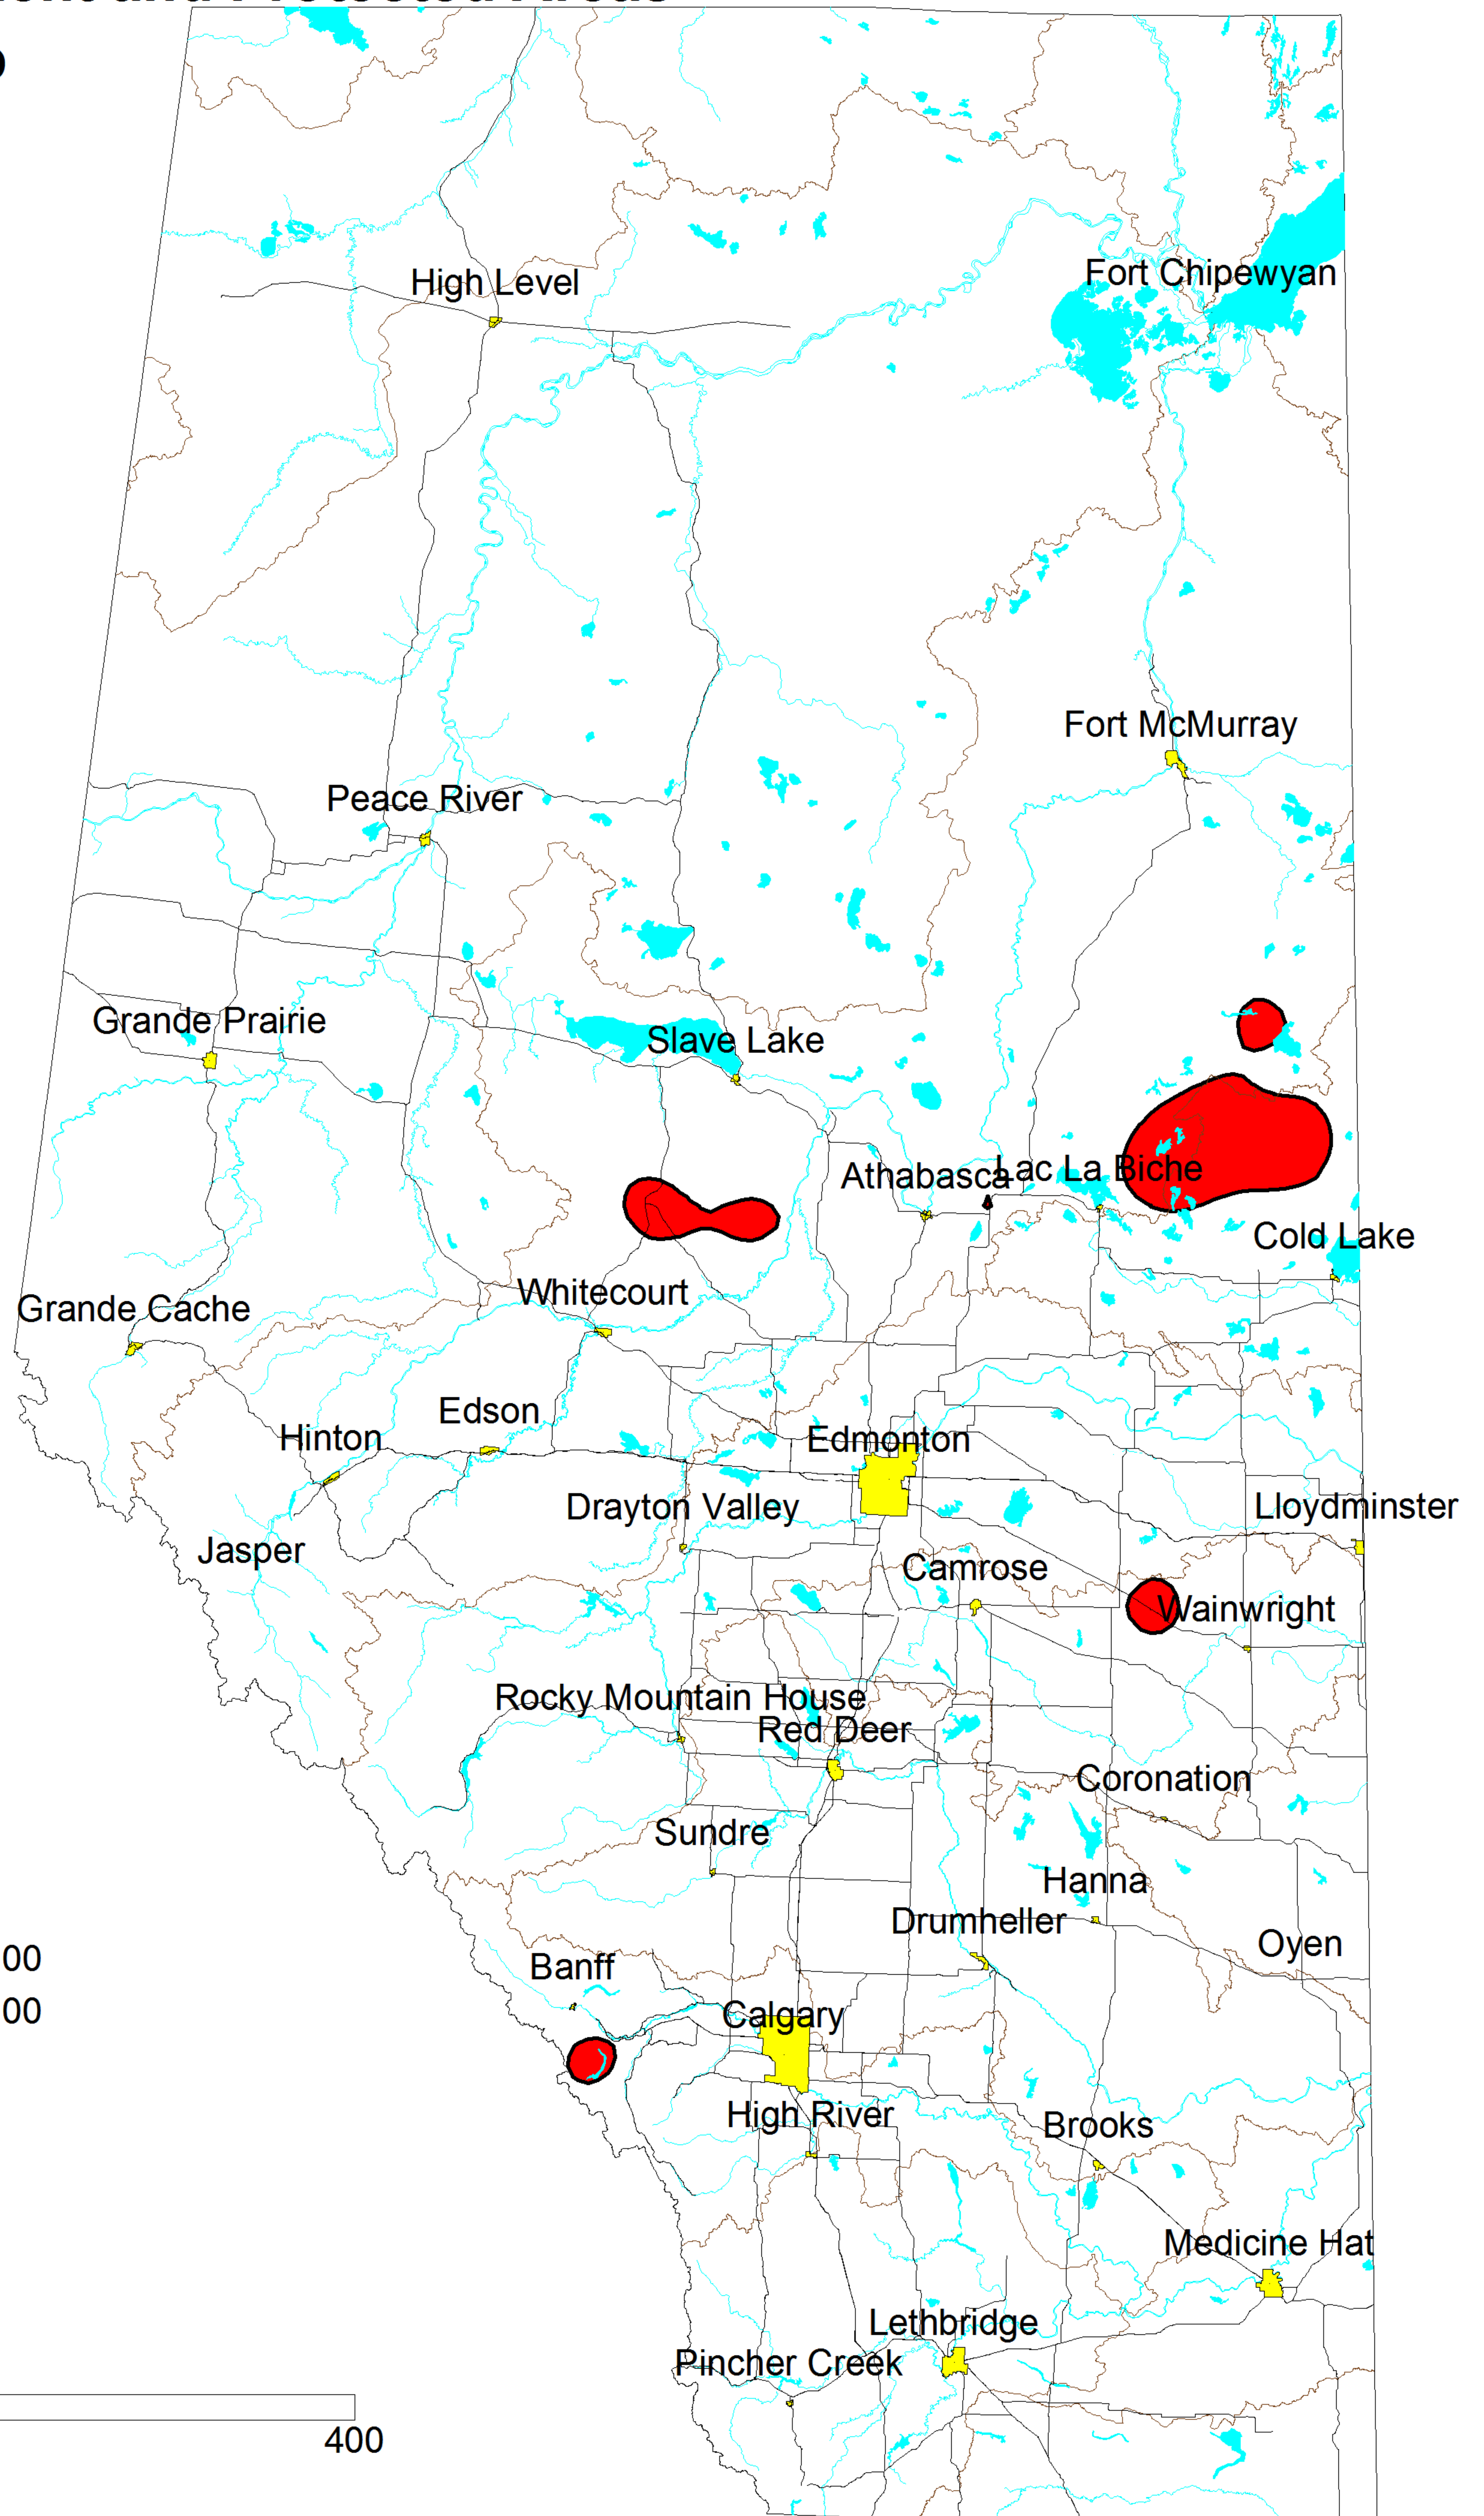

Alberta Environment and Protected Areas

Precipitation Map

Contour Interval 2 mm

Kriging Contour Map

23 02 May 2023 08:00
03 May 2023 07:00

- Cities 
- Rivers 
- Basins 
- Lakes 

Roads 

Distance in Kilometers

Map Scale 1: 5 Million