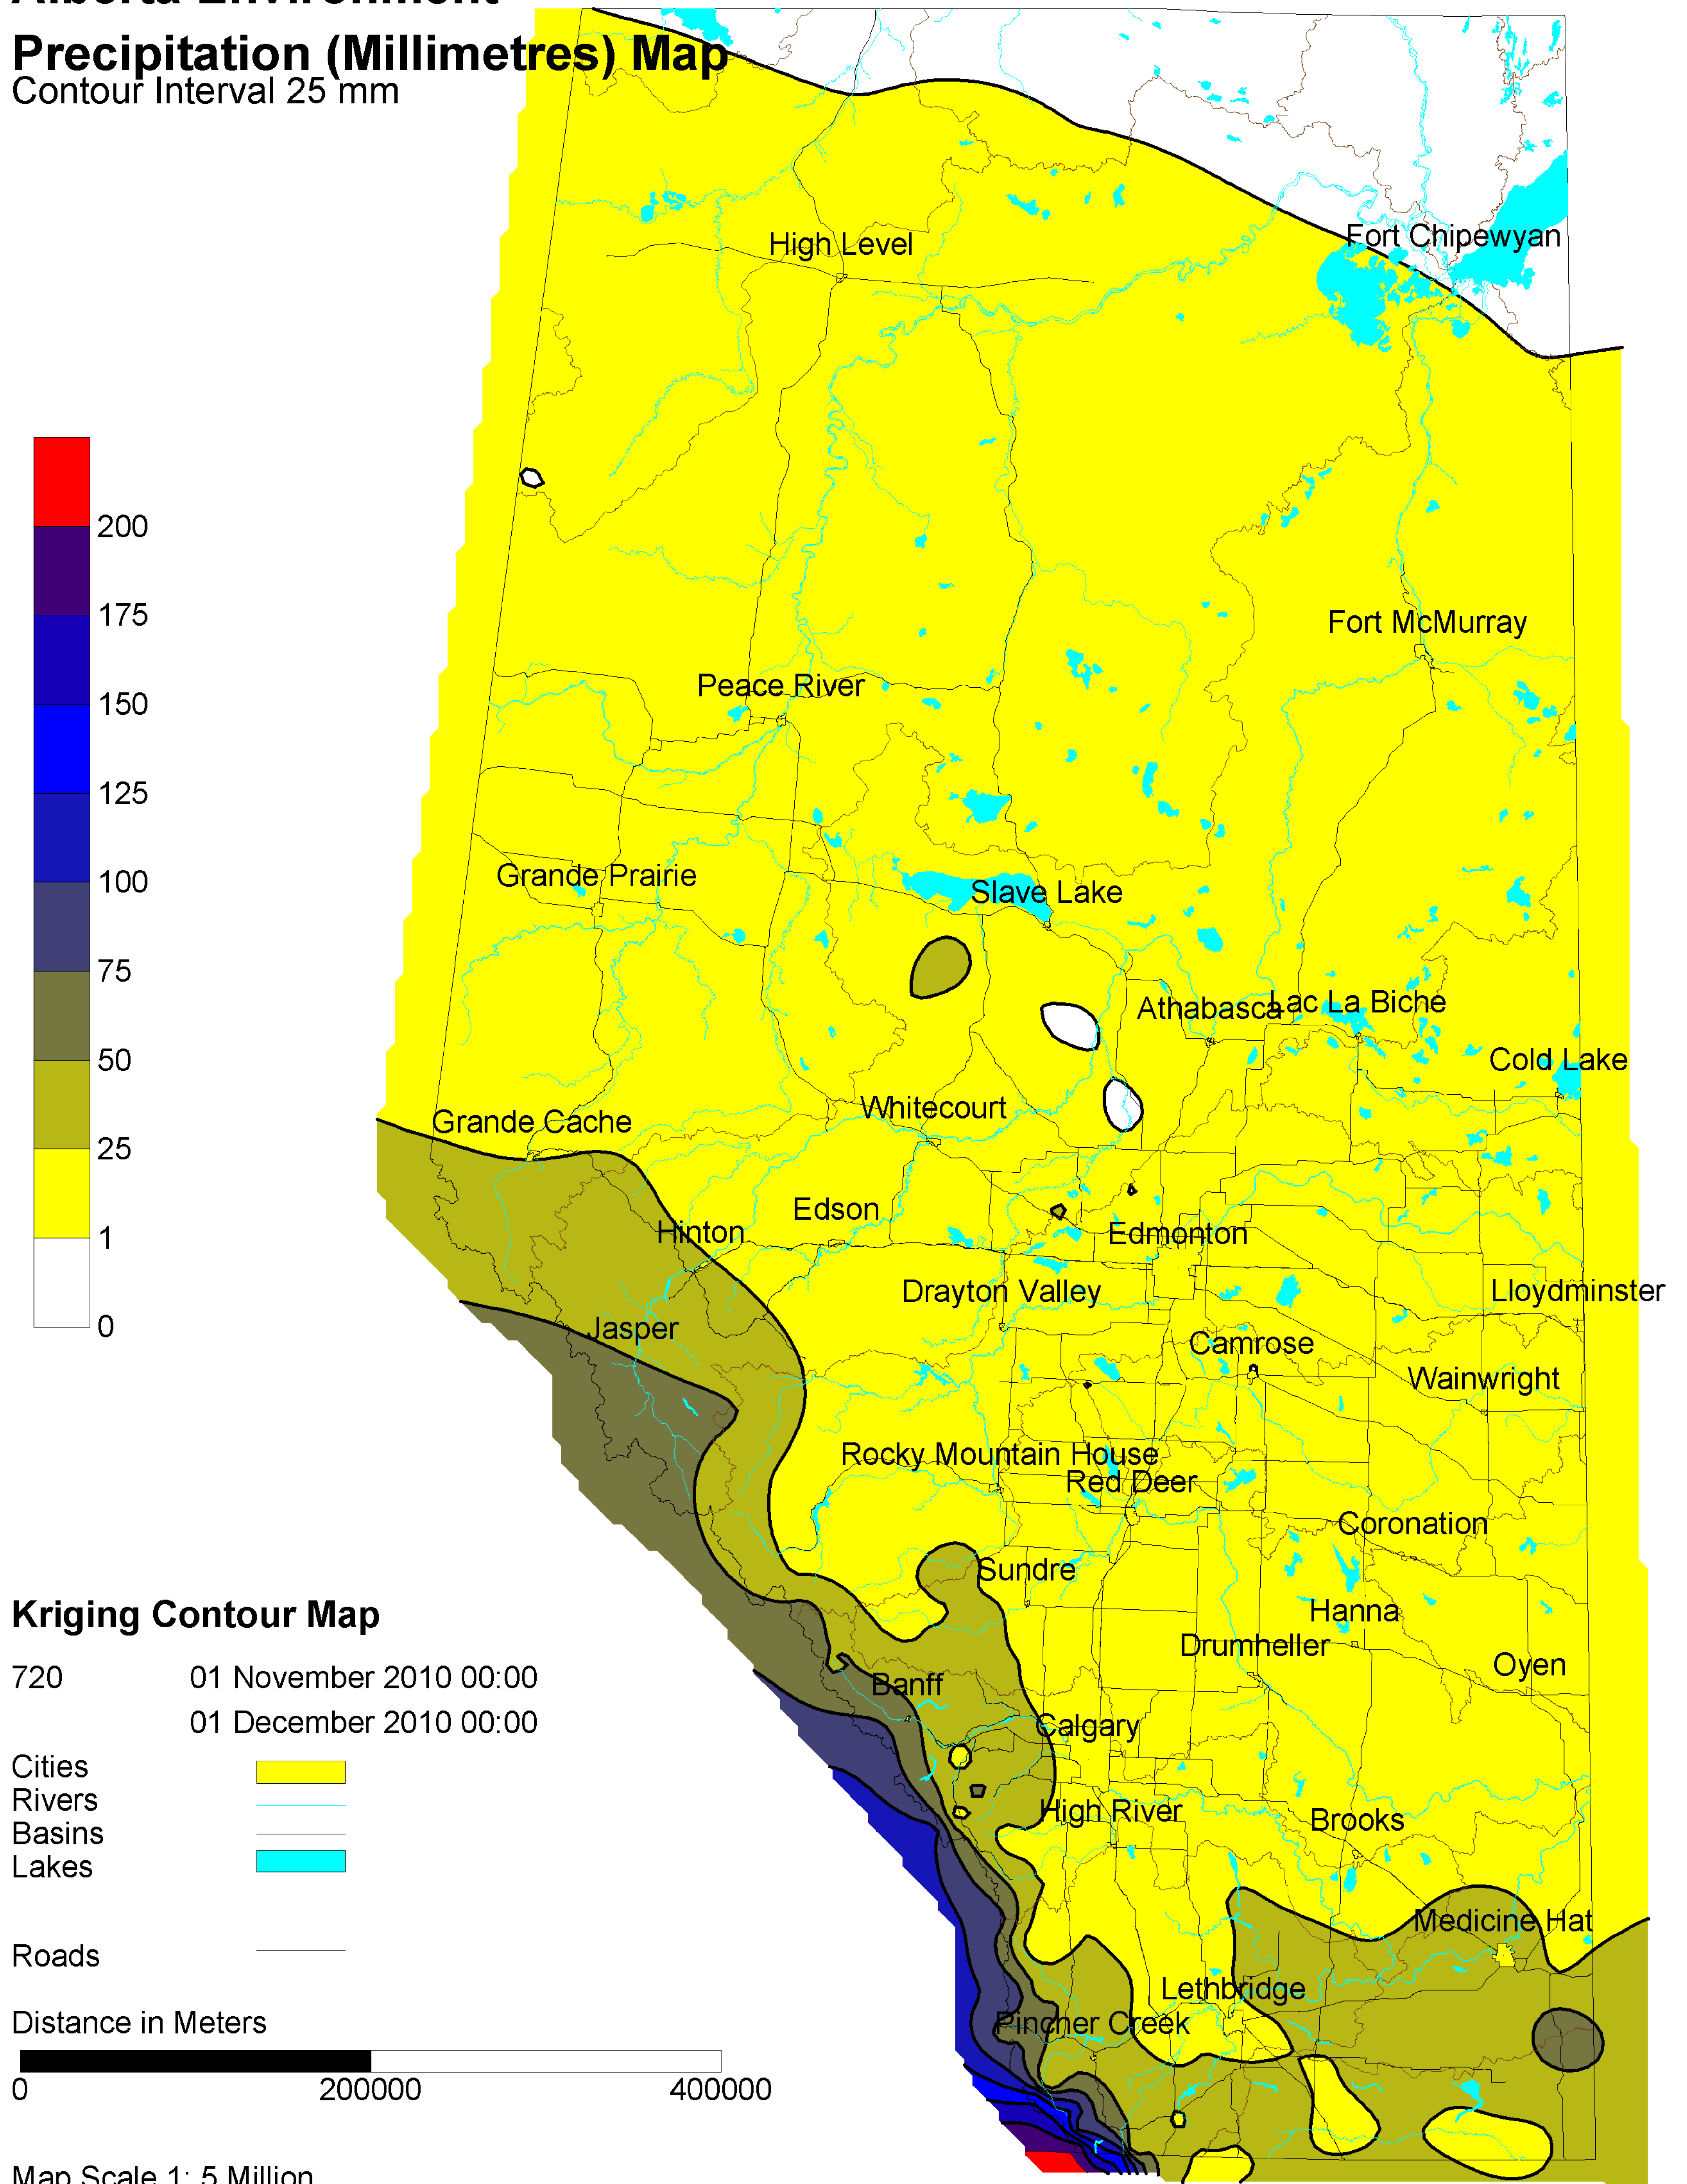

Alberta Environment

Precipitation (Millimetres) Map

Contour Interval 25 mm

Kriging Contour Map

720 01 November 2010 00:00
01 December 2010 00:00

Cities
Rivers
Basins
Lakes

Roads

Distance in Meters

0 200000 400000

Map Scale 1: 5 Million