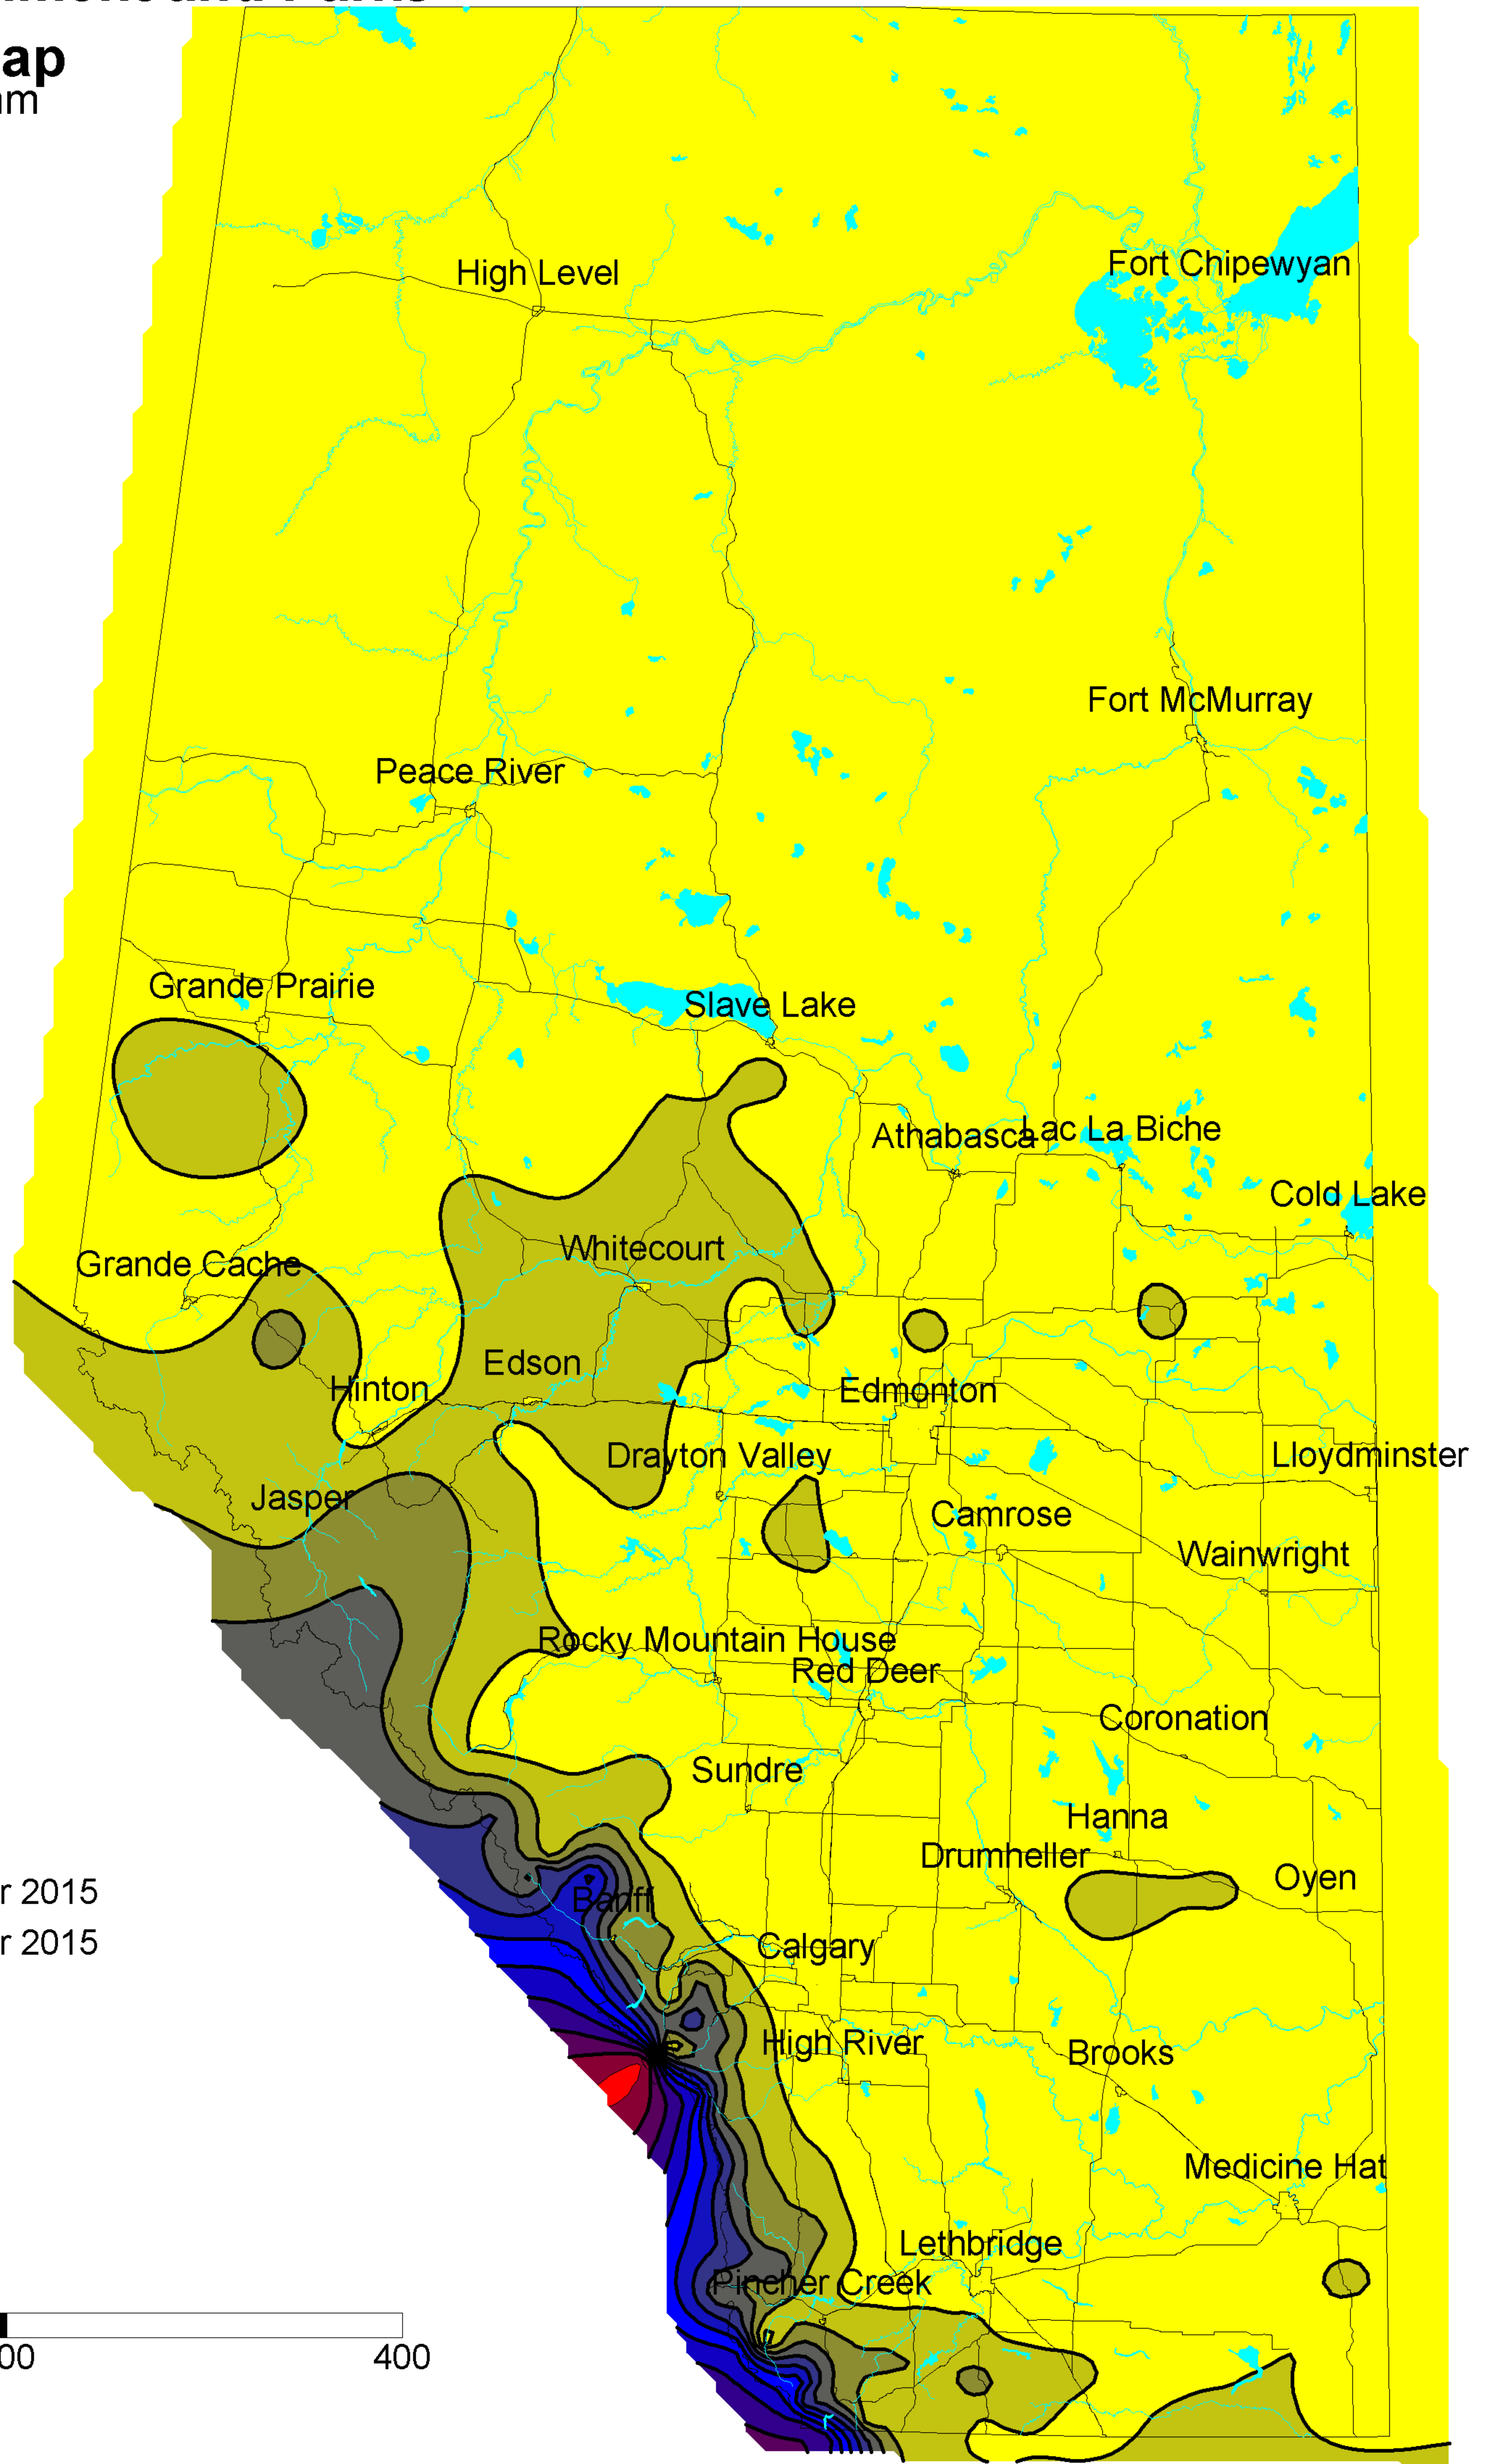

Alberta Environment and Parks

Precipitation Map

Contour Interval 25 mm

November 2015

01 November 2015

01 December 2015

Distance in Kilometers

Map Scale 1: 5 Million