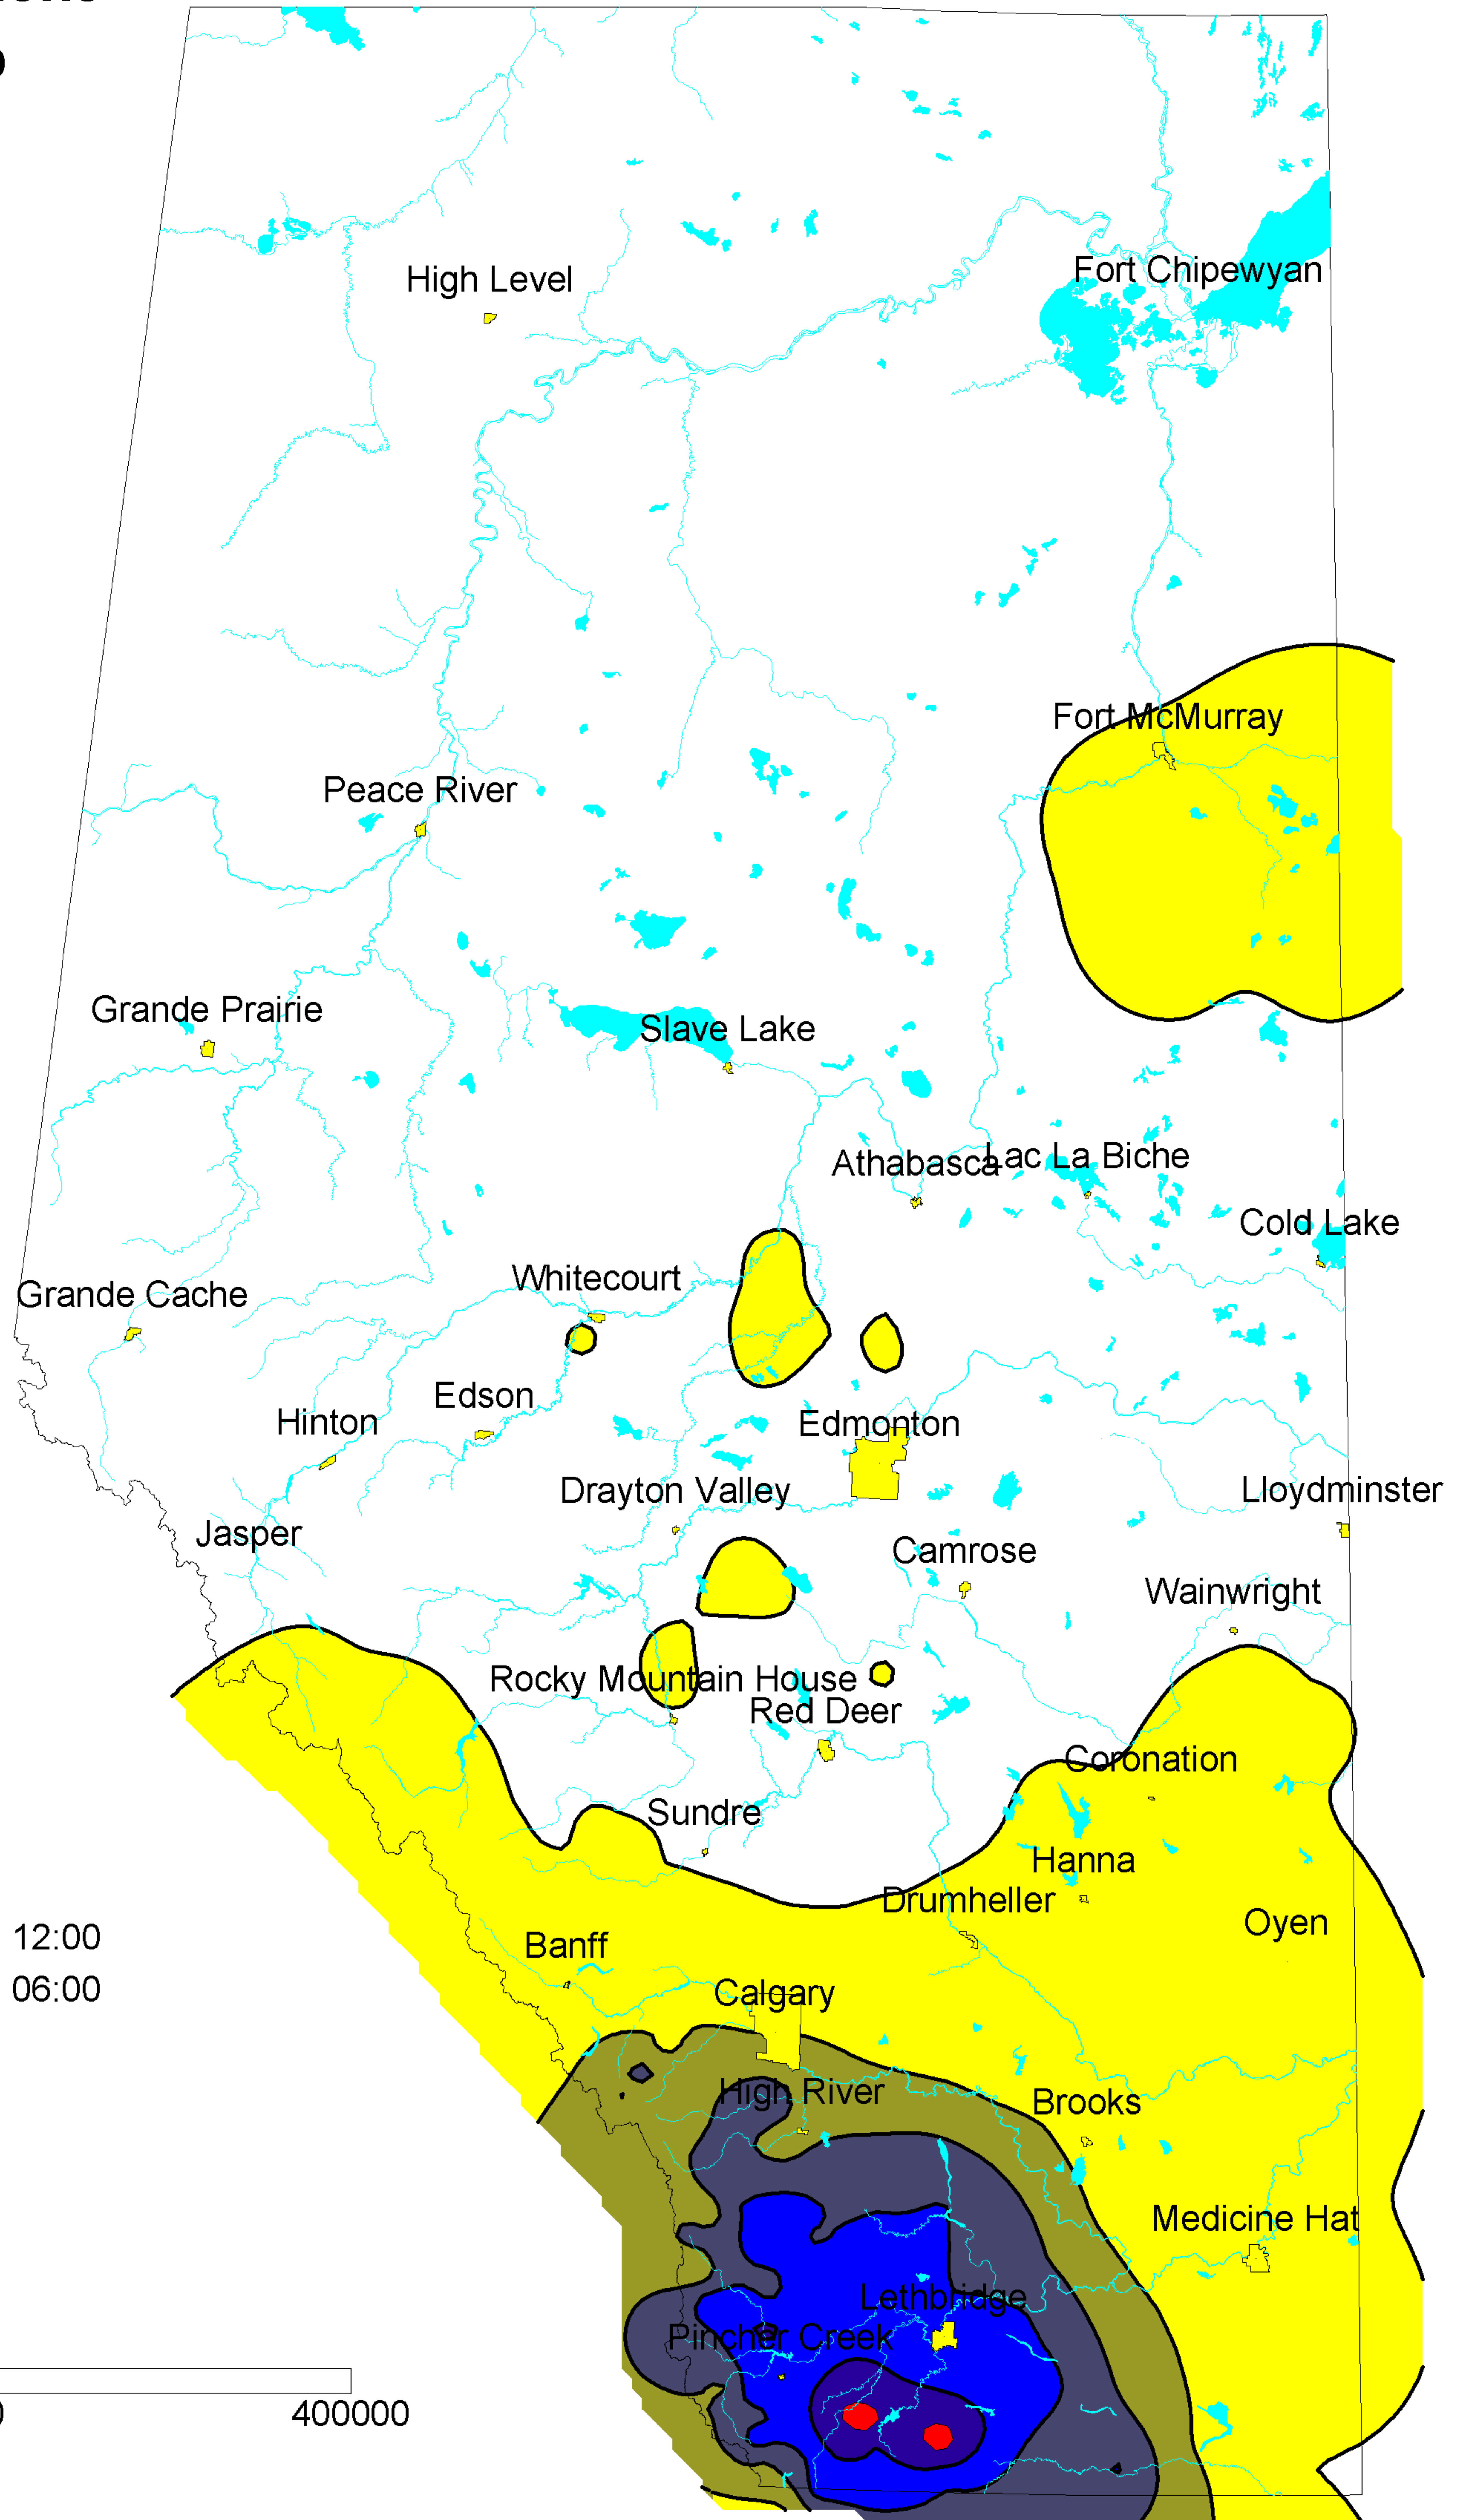

Alberta Environment

Precipitation Map

Contour Interval 20 mm

Kriging Contour Map

42 05 October 2011 12:00
07 October 2011 06:00

Map Scale 1: 5 Million