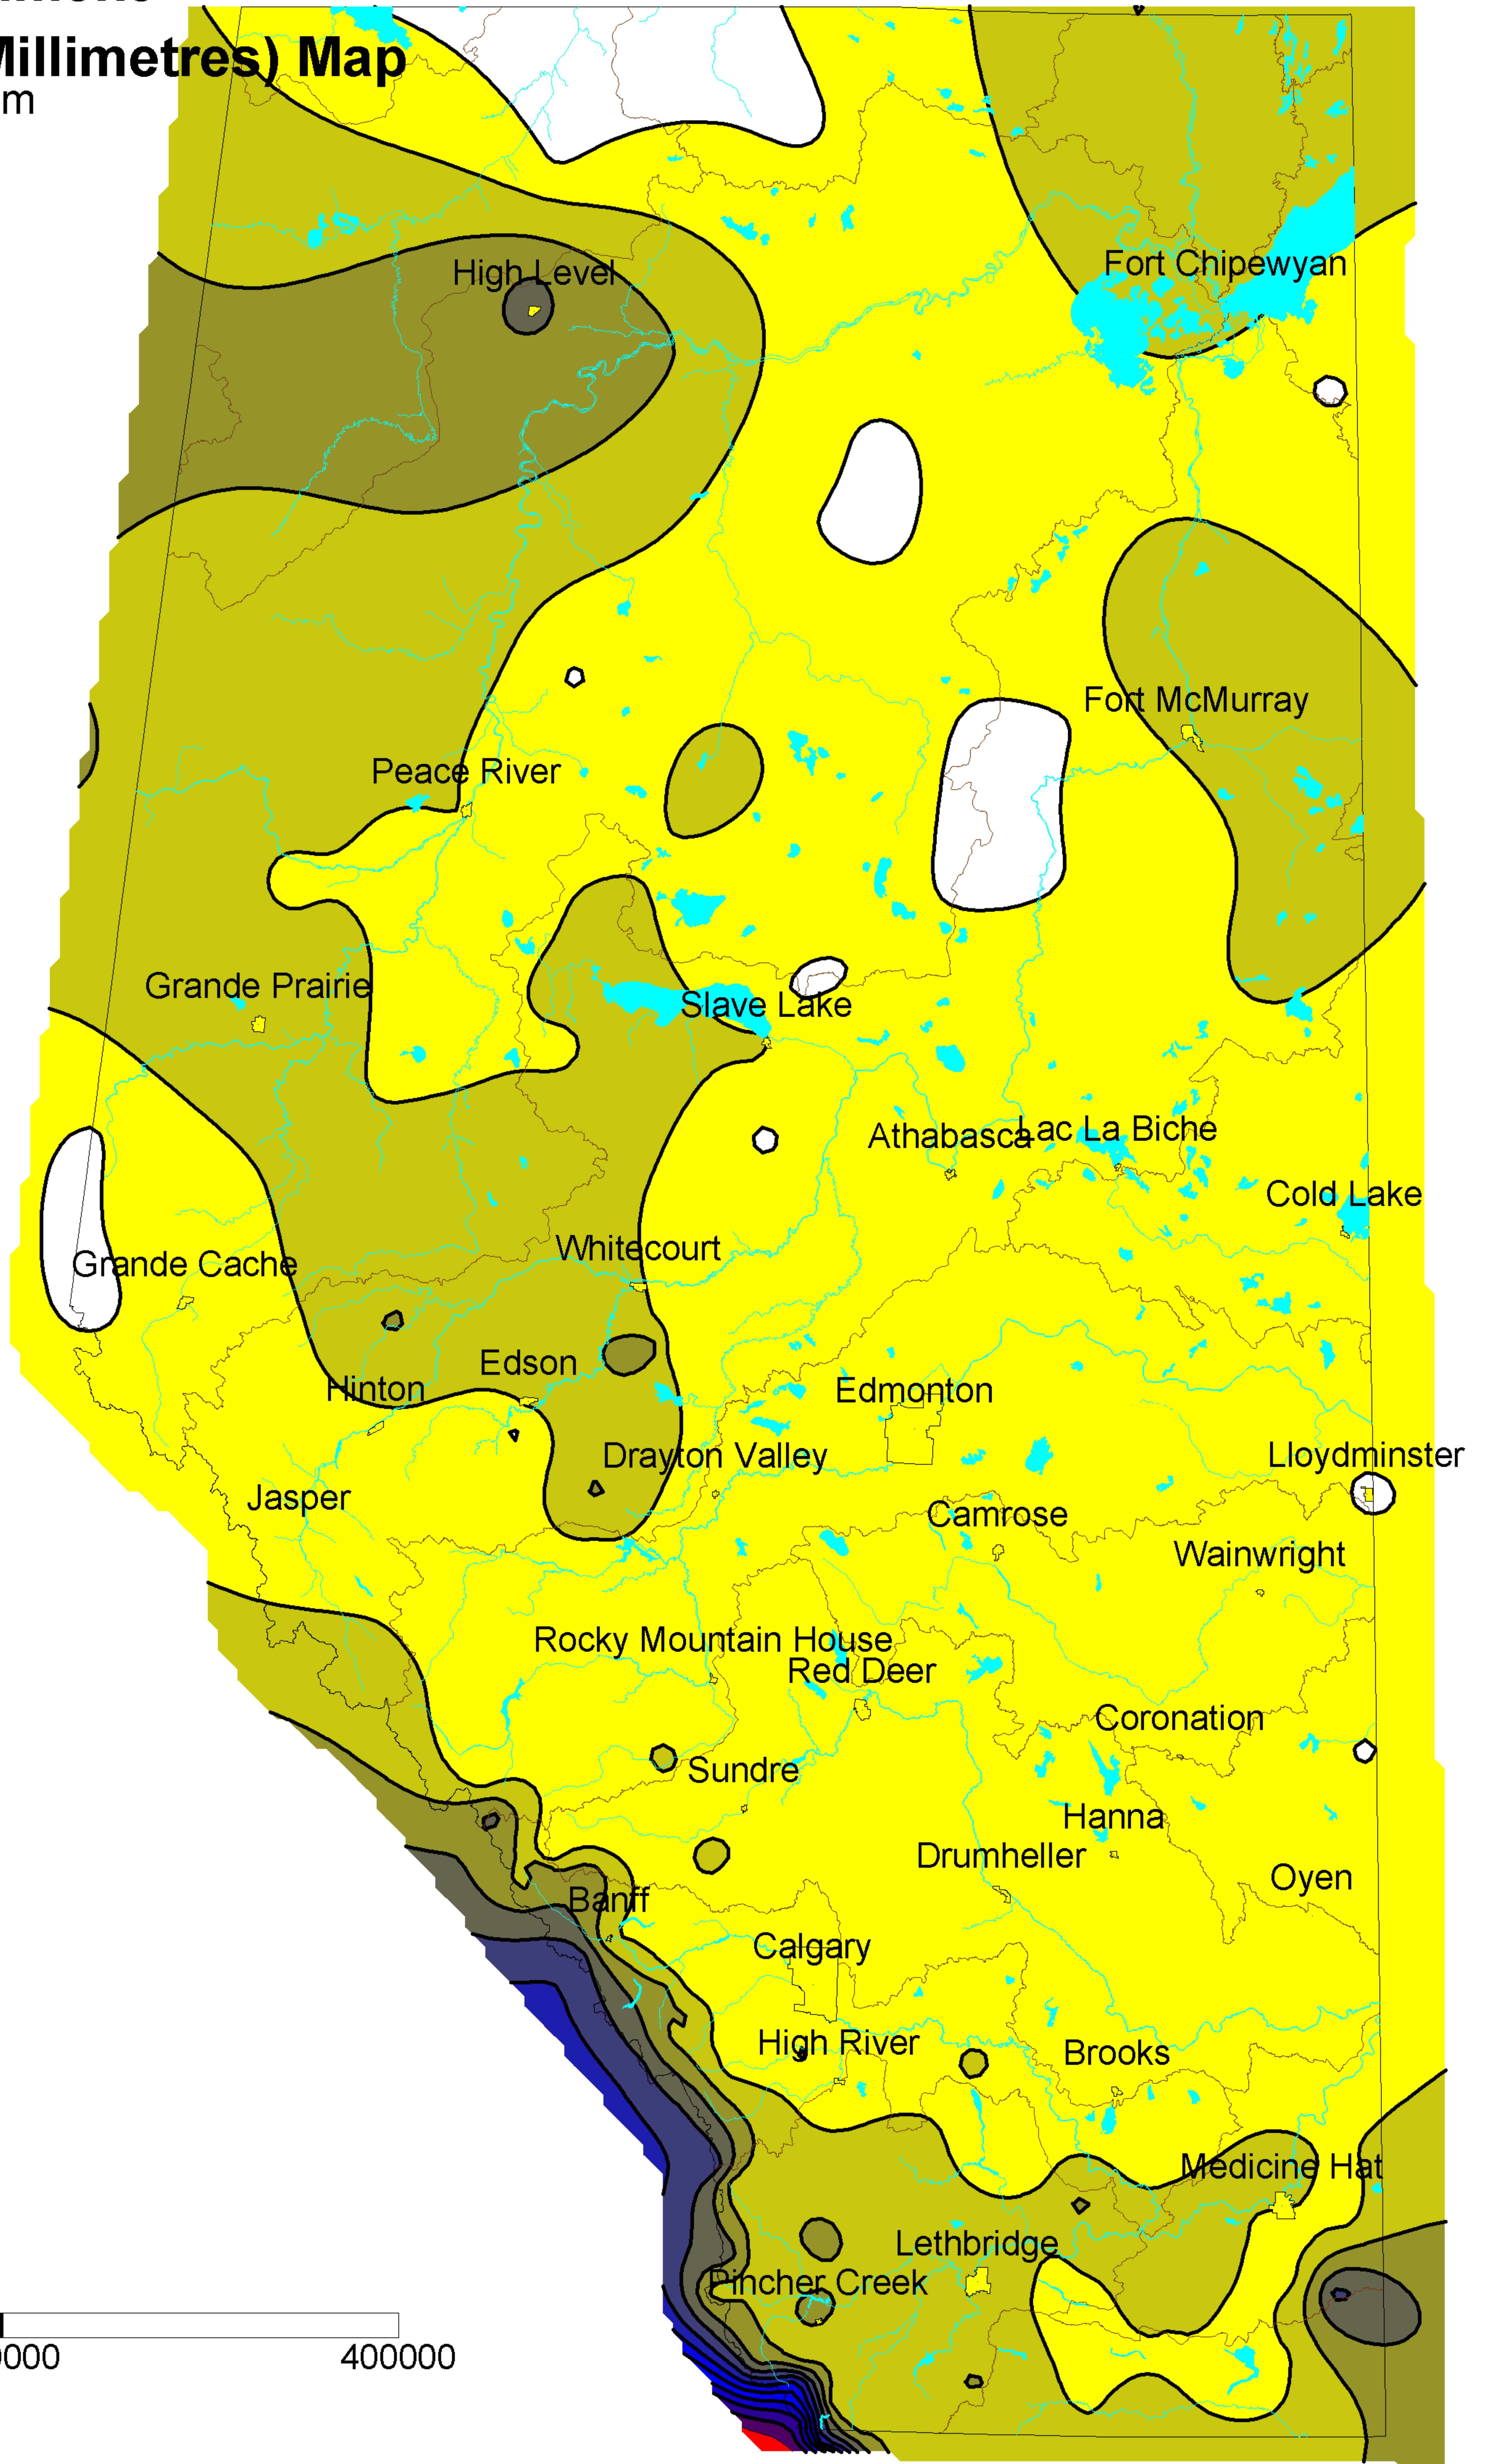

Alberta Environment

Precipitation (Millimetres) Map

Contour Interval 10 mm

January 2010

Distance in Meters

Map Scale 1: 5 Million