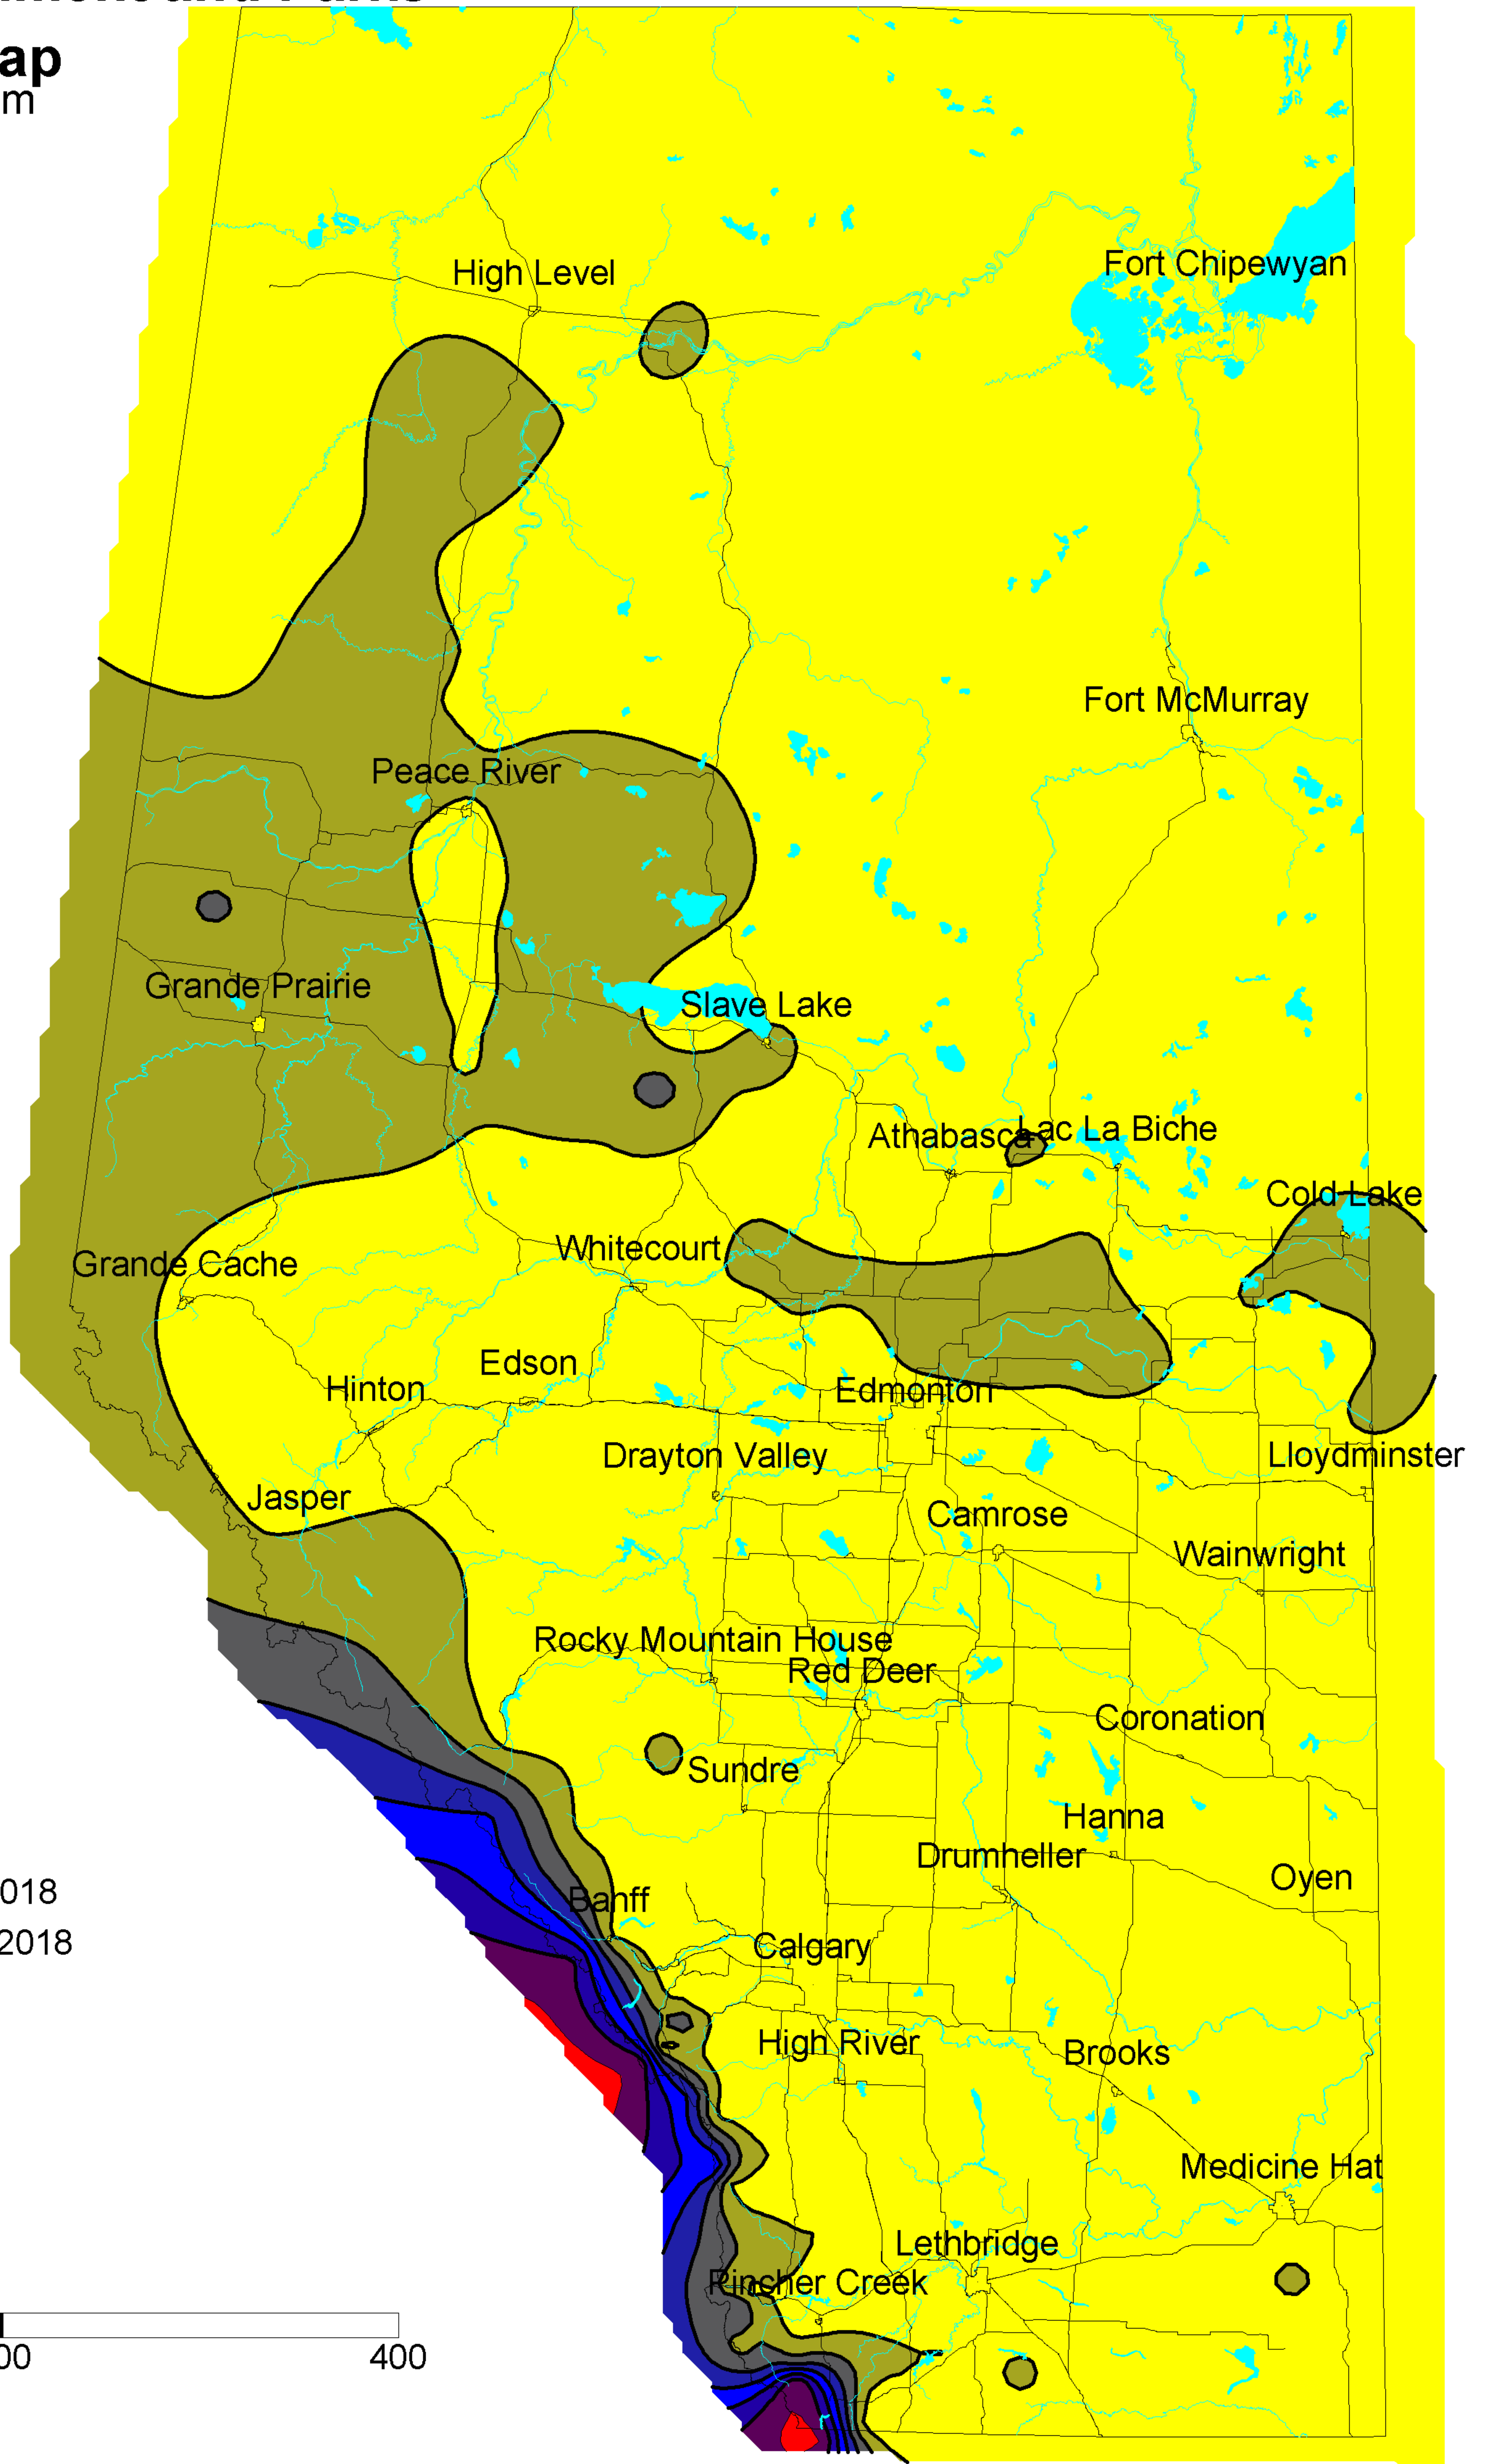

Alberta Environment and Parks

Precipitation Map

Contour Interval 20 mm

January 2018

01 January 2018

01 February 2018

Distance in Kilometers

Map Scale 1: 5 Million