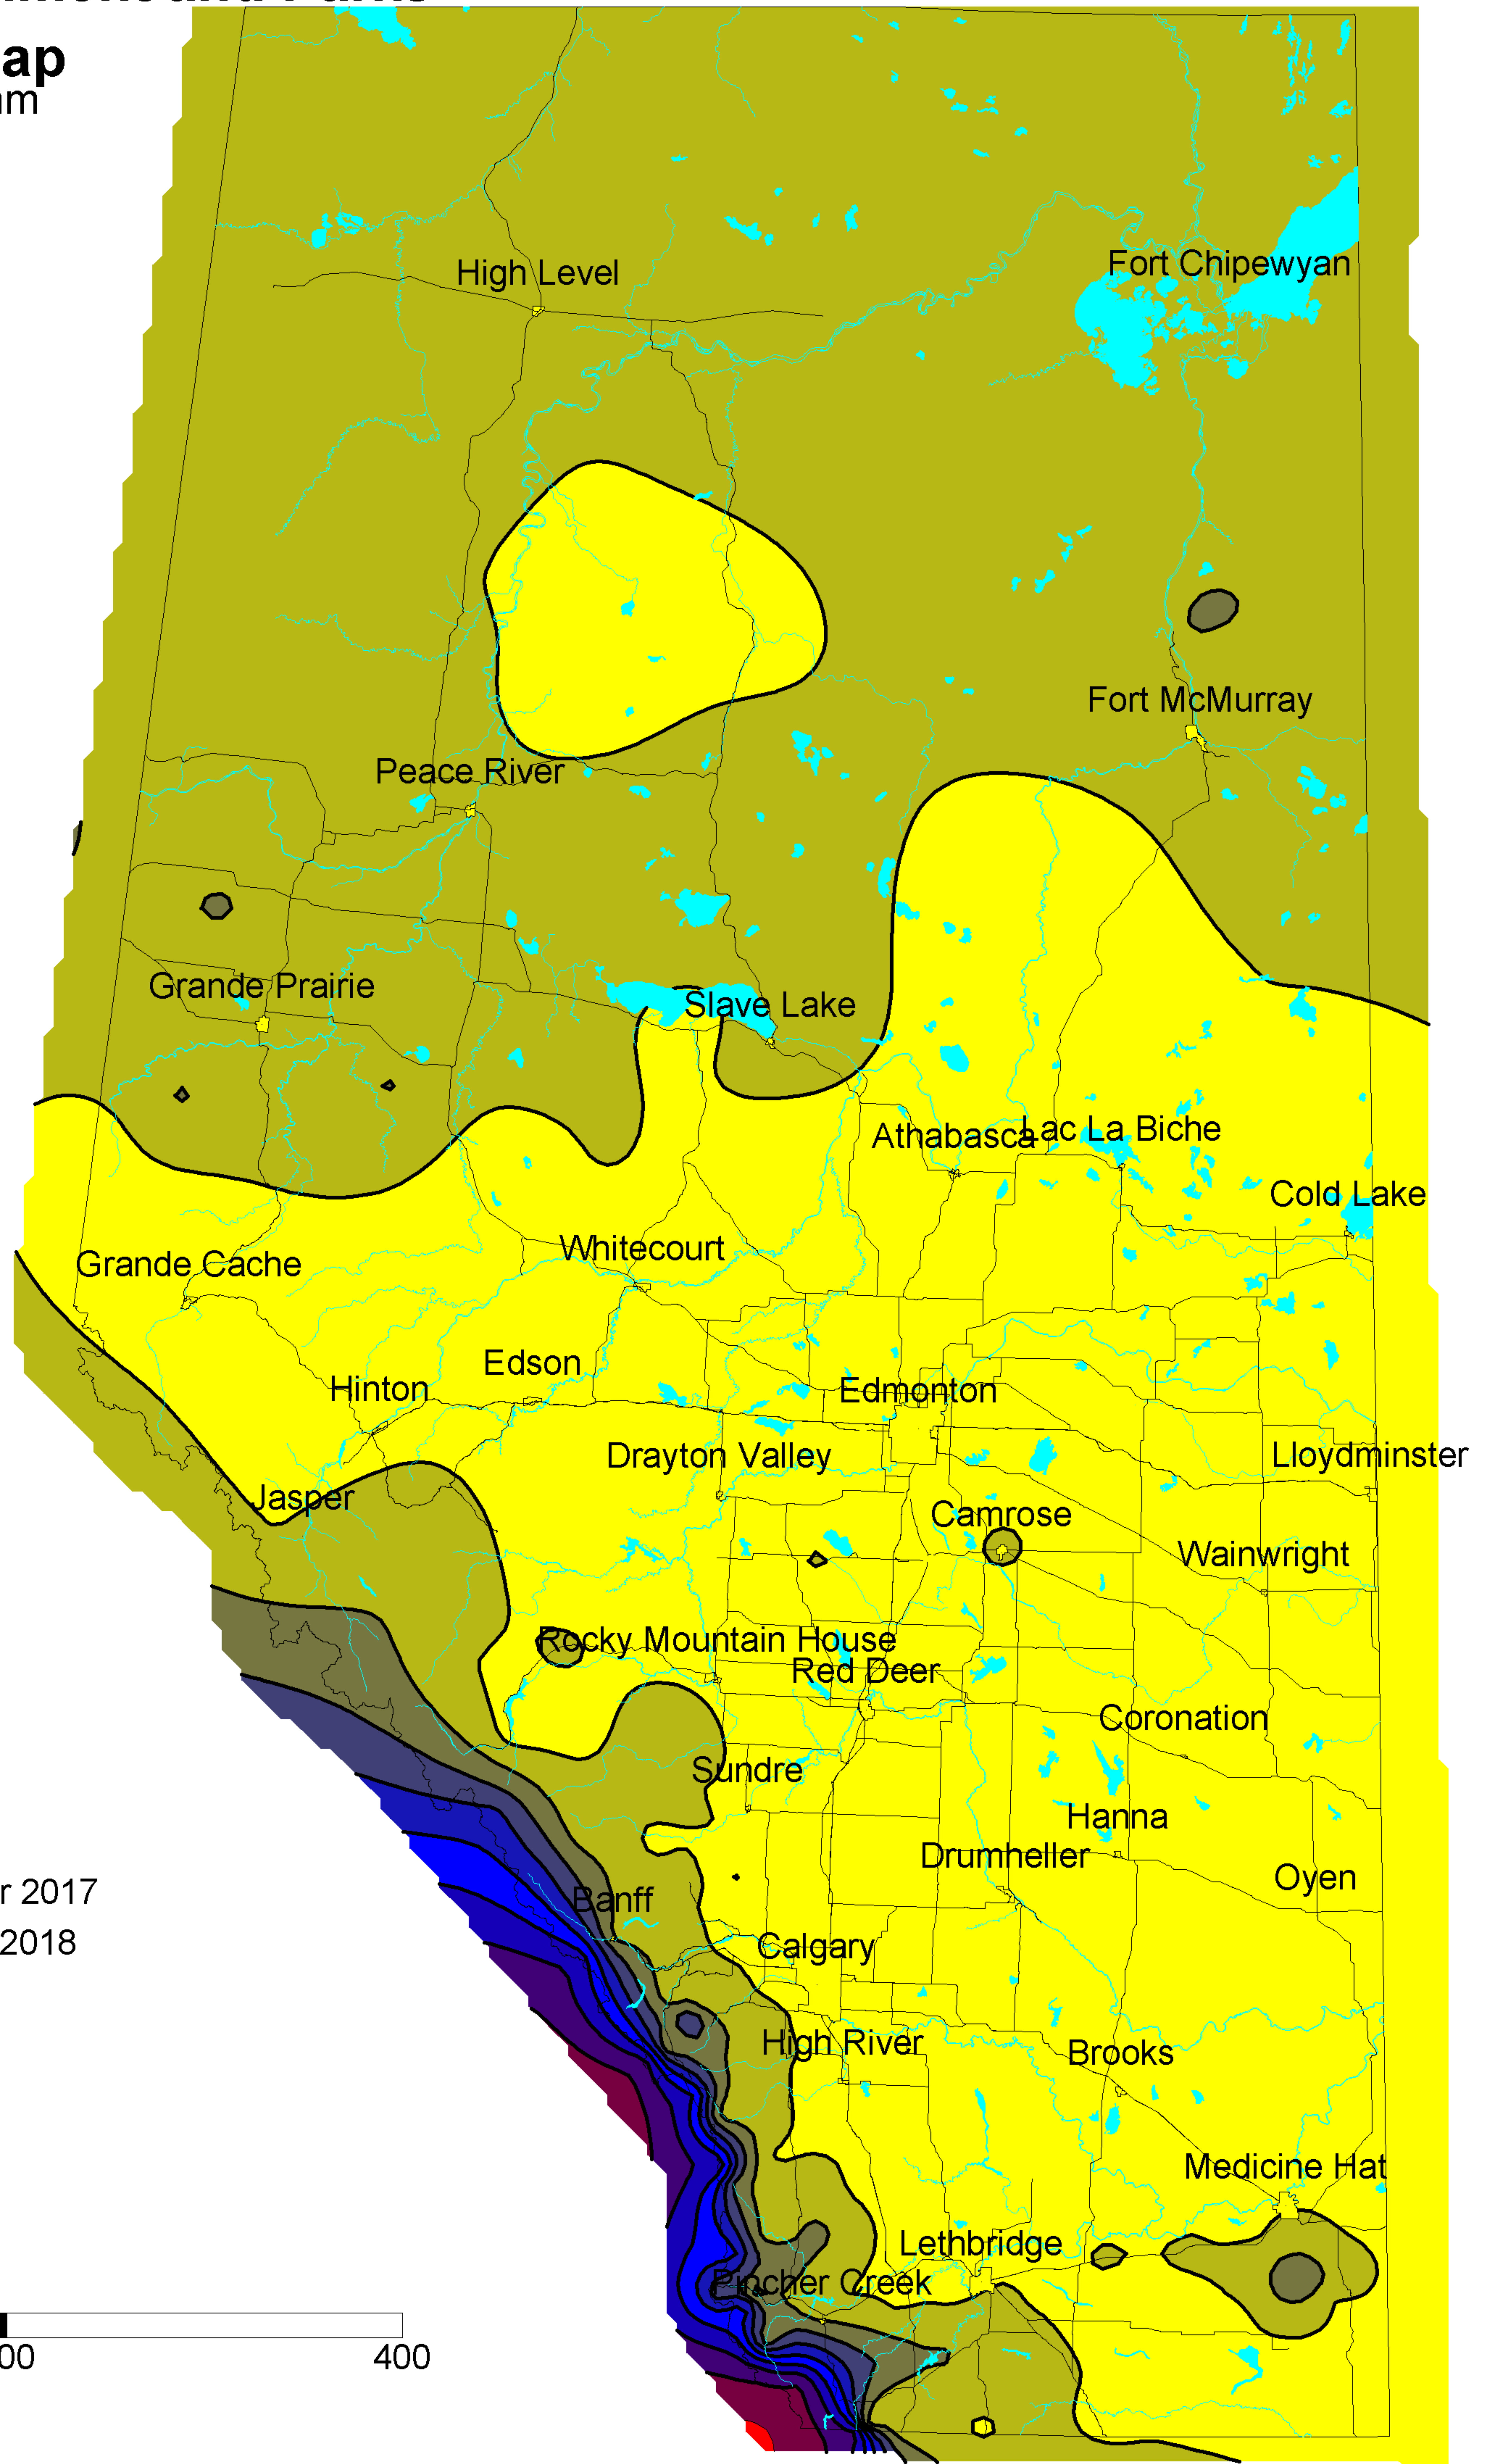

Alberta Environment and Parks

Precipitation Map

Contour Interval 50 mm

Winter 2018

01 November 2017

01 February 2018

Distance in Kilometers

Map Scale 1: 5 Million