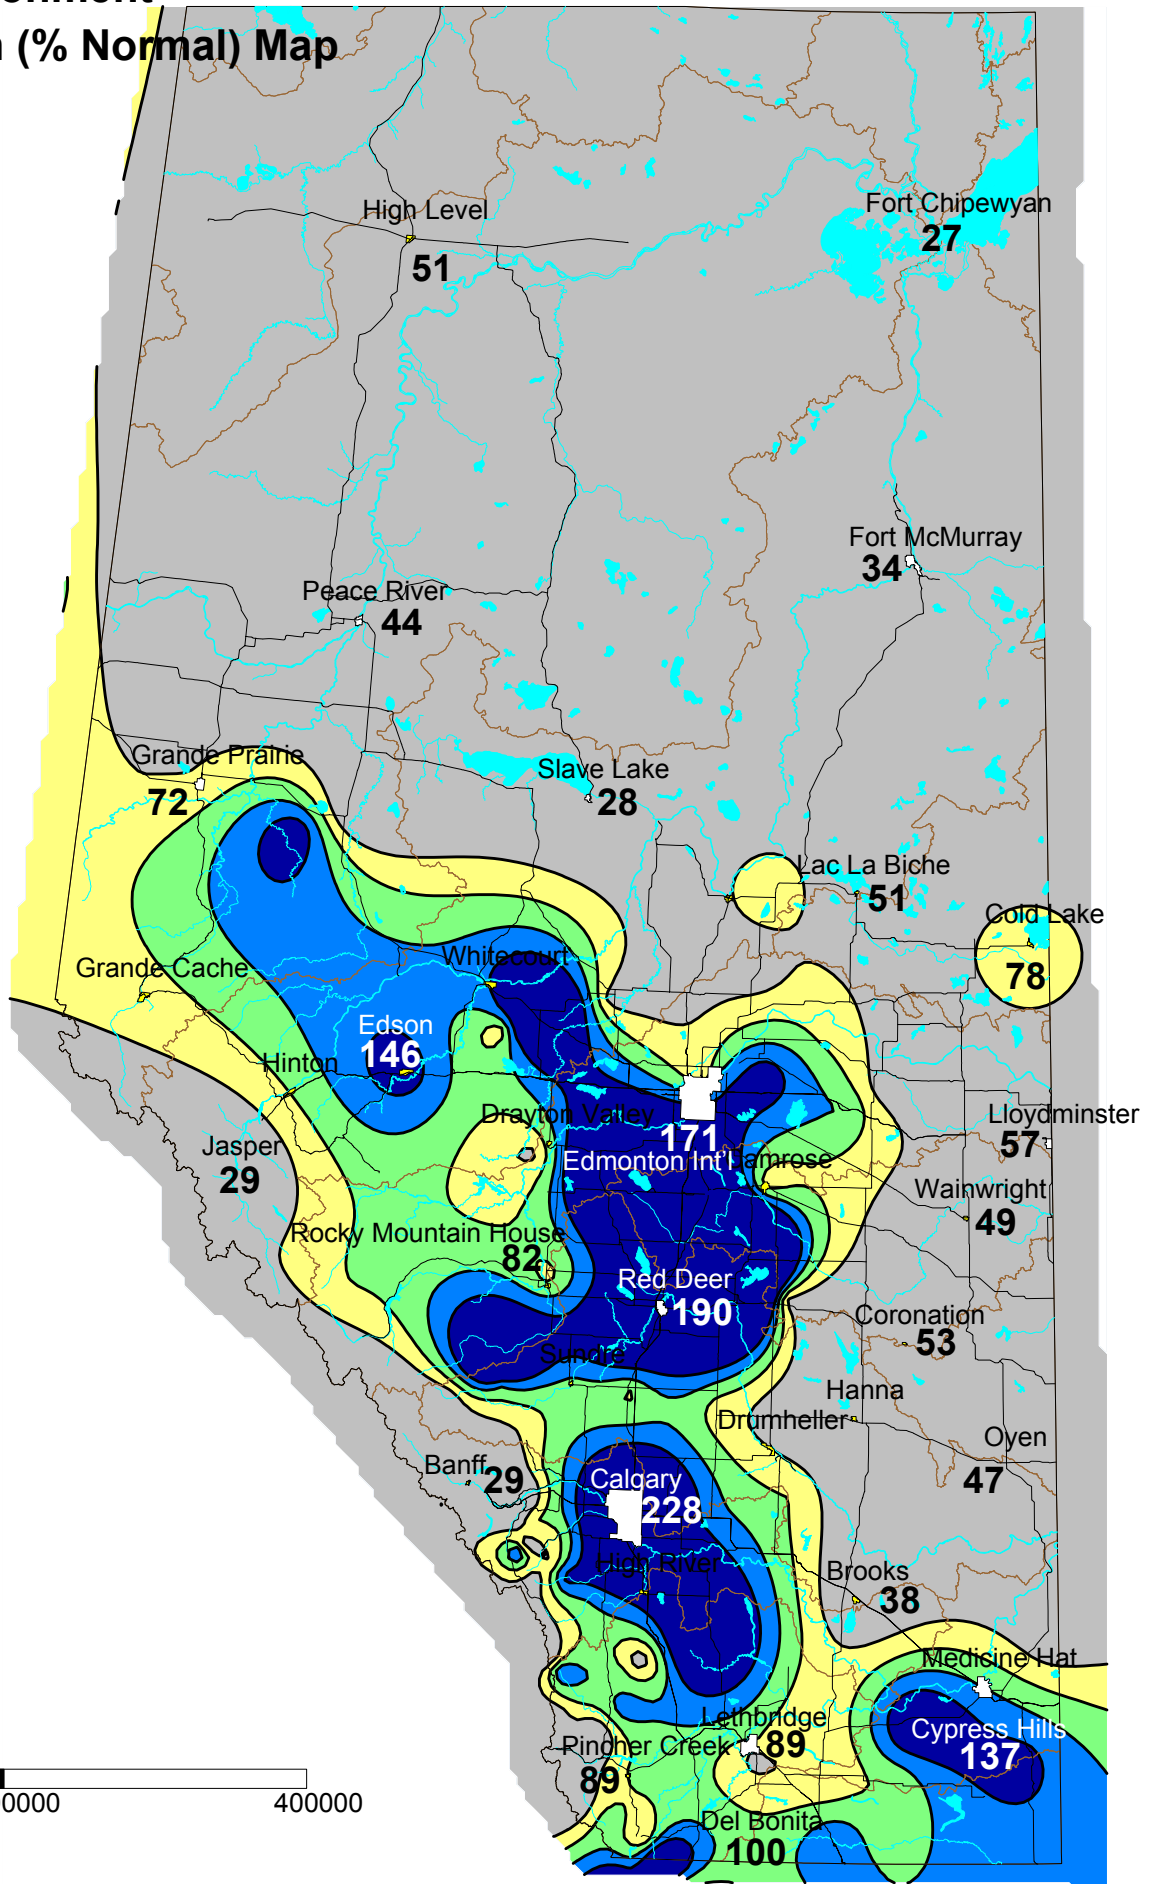

Alberta Environment Precipitation (% Normal) Map

December 2009

- Cities
- Rivers
- Basins
- Lakes

Roads

Map Scale 1: 5 Million