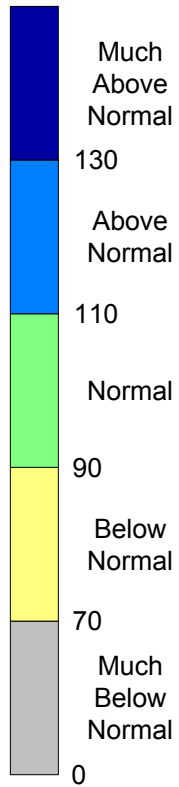

Alberta Environment Precipitation (% Normal) Map

December 2009

- Cities
- Rivers
- Basins
- Lakes

Roads

Map Scale 1: 5 Million