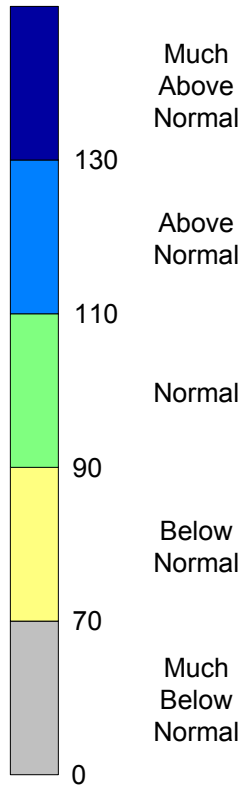

Alberta Environment Precipitation (% Normal) Map

November 1 - December 31 2009

- Cities
- Rivers
- Basins
- Lakes

Roads

Map Scale 1: 5 Million