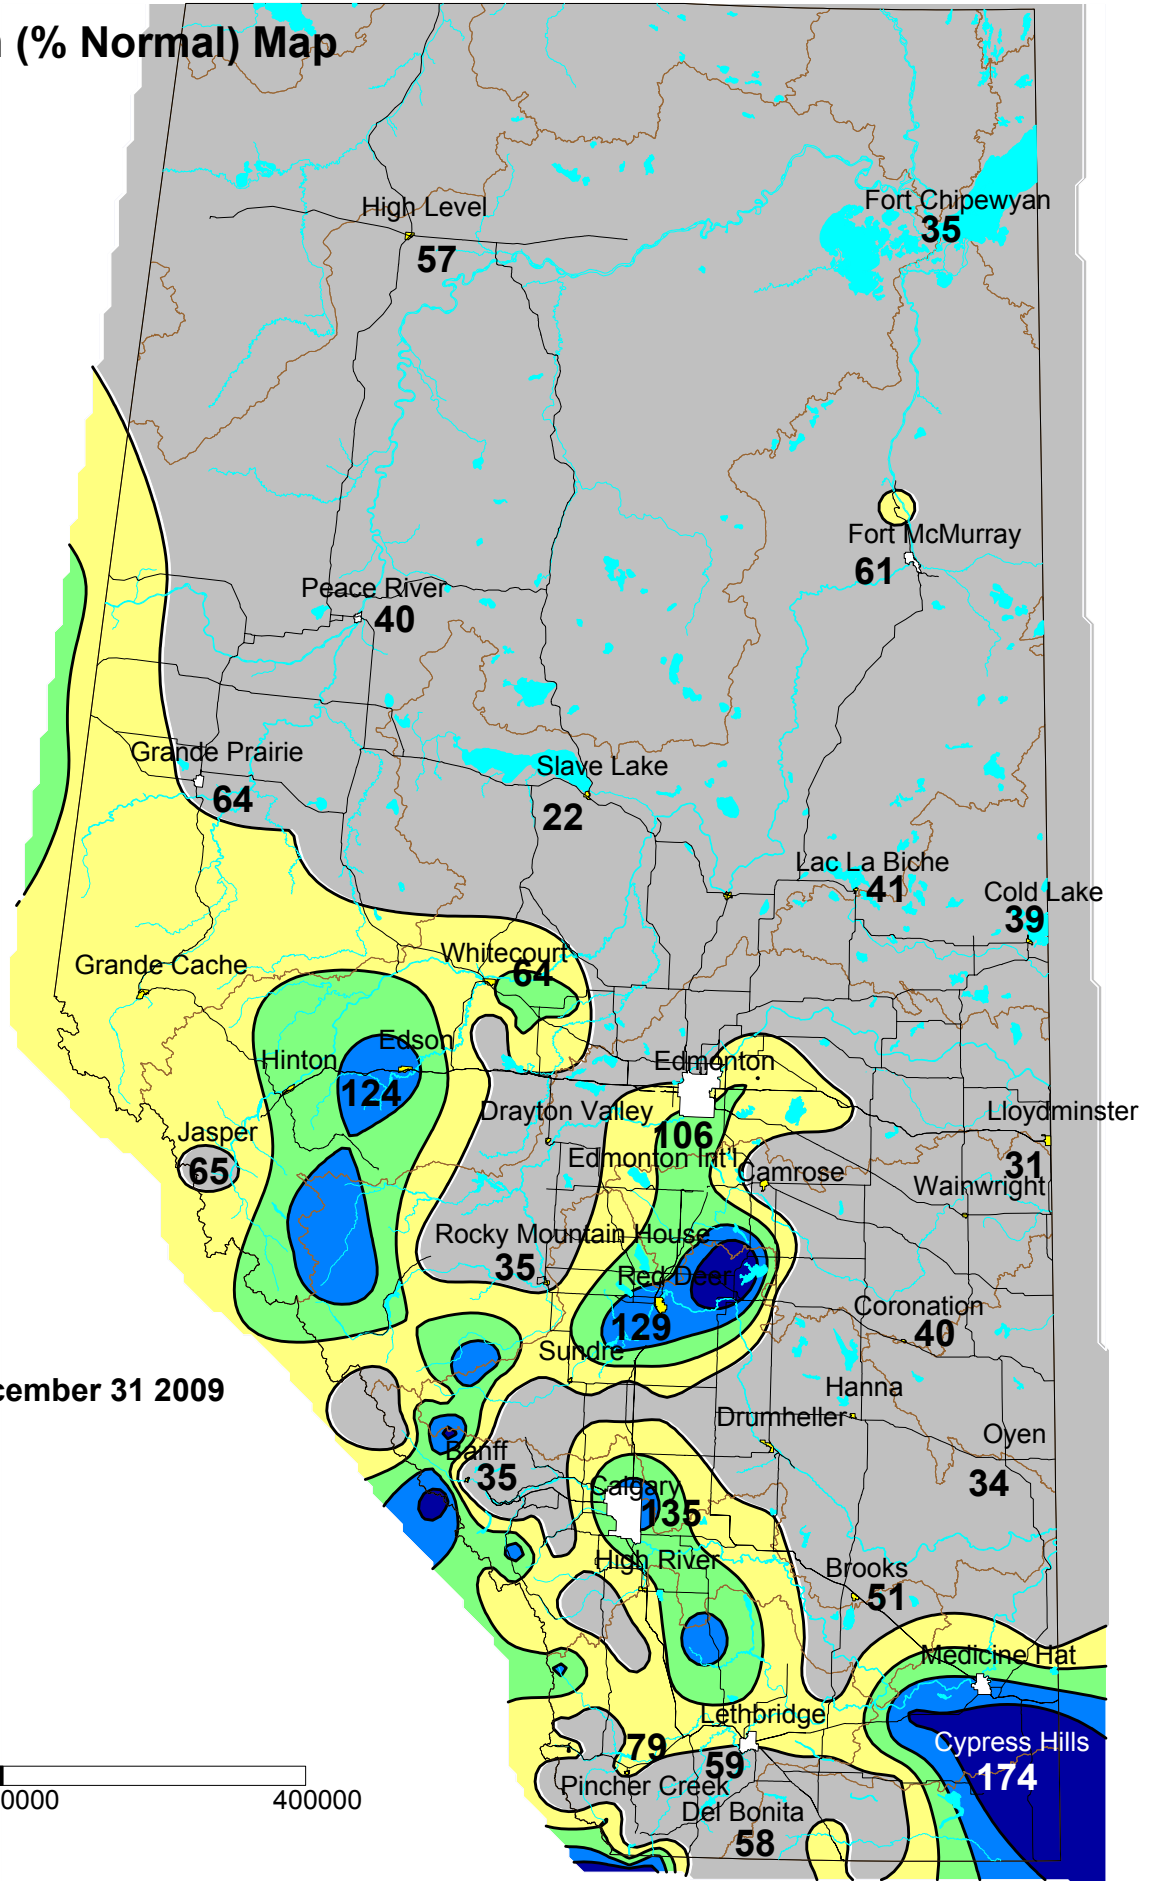

Alberta Environment Precipitation (% Normal) Map

November 1 - December 31 2009

- Cities
- Rivers
- Basins
- Lakes

Roads

Map Scale 1: 5 Million