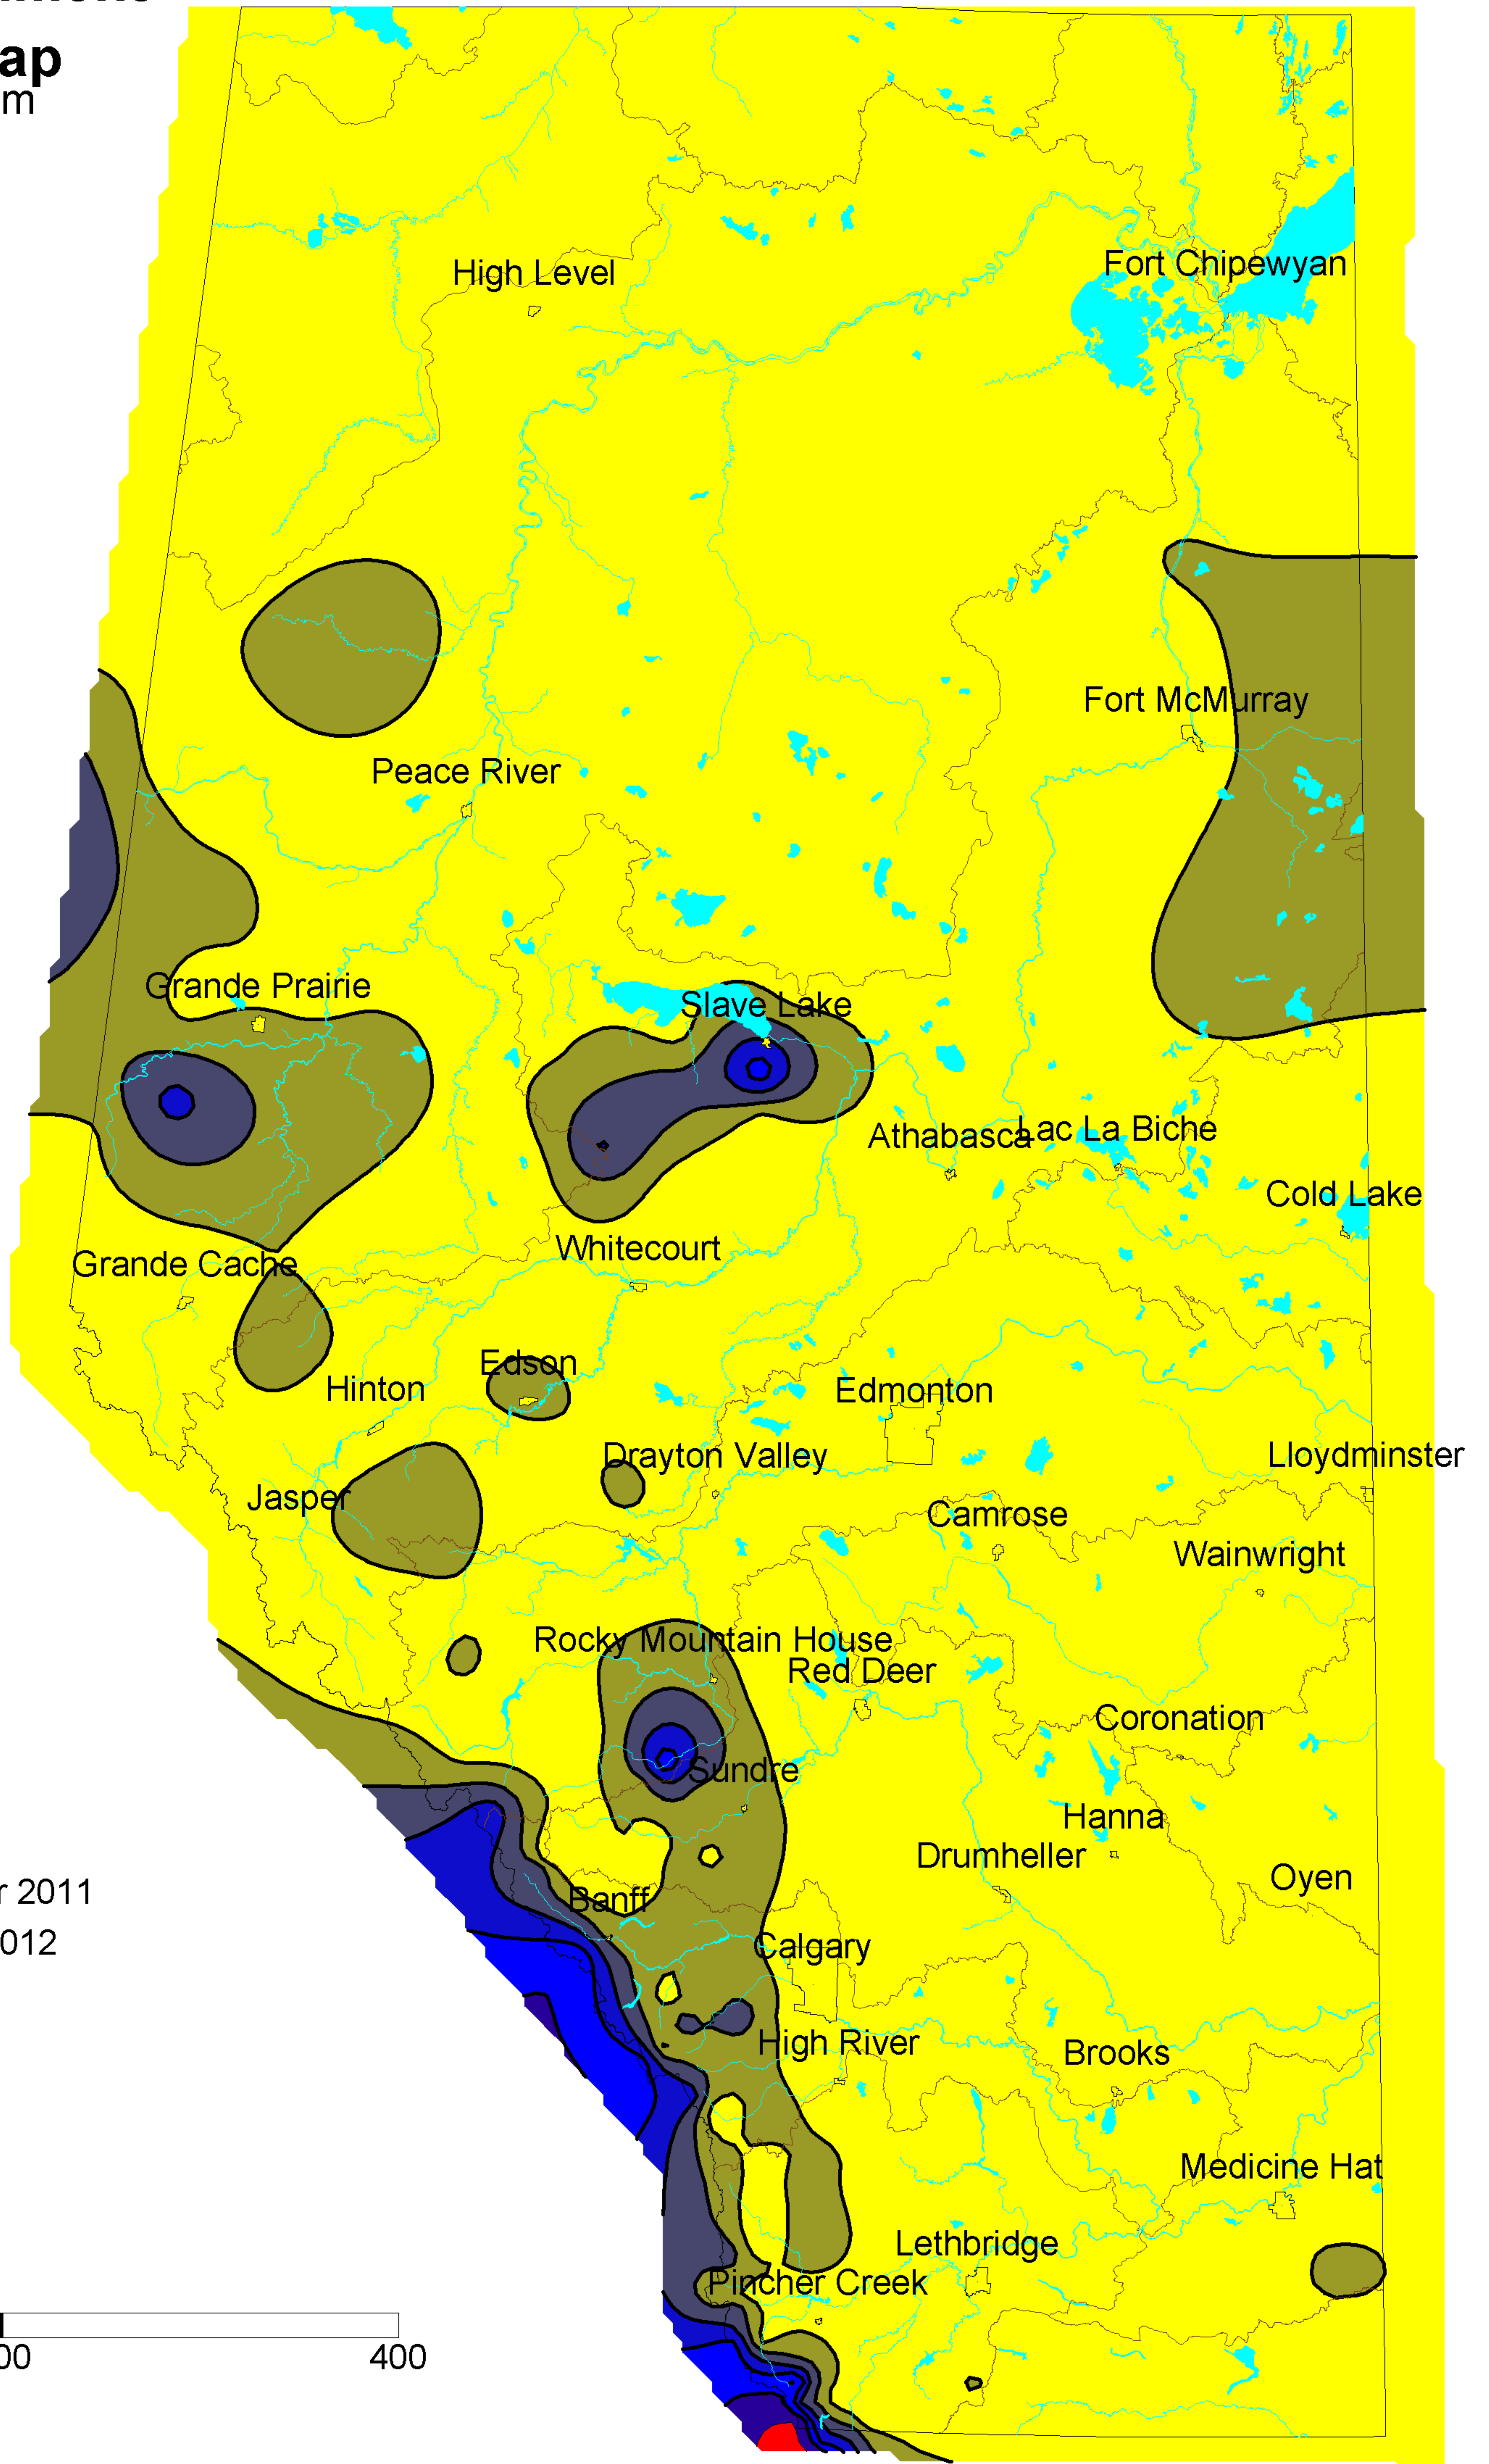

Alberta Environment

Precipitation Map

Contour Interval 20 mm

December 2011

01 December 2011

01 January 2012

Distance in Kilometers

Map Scale 1: 5 Million