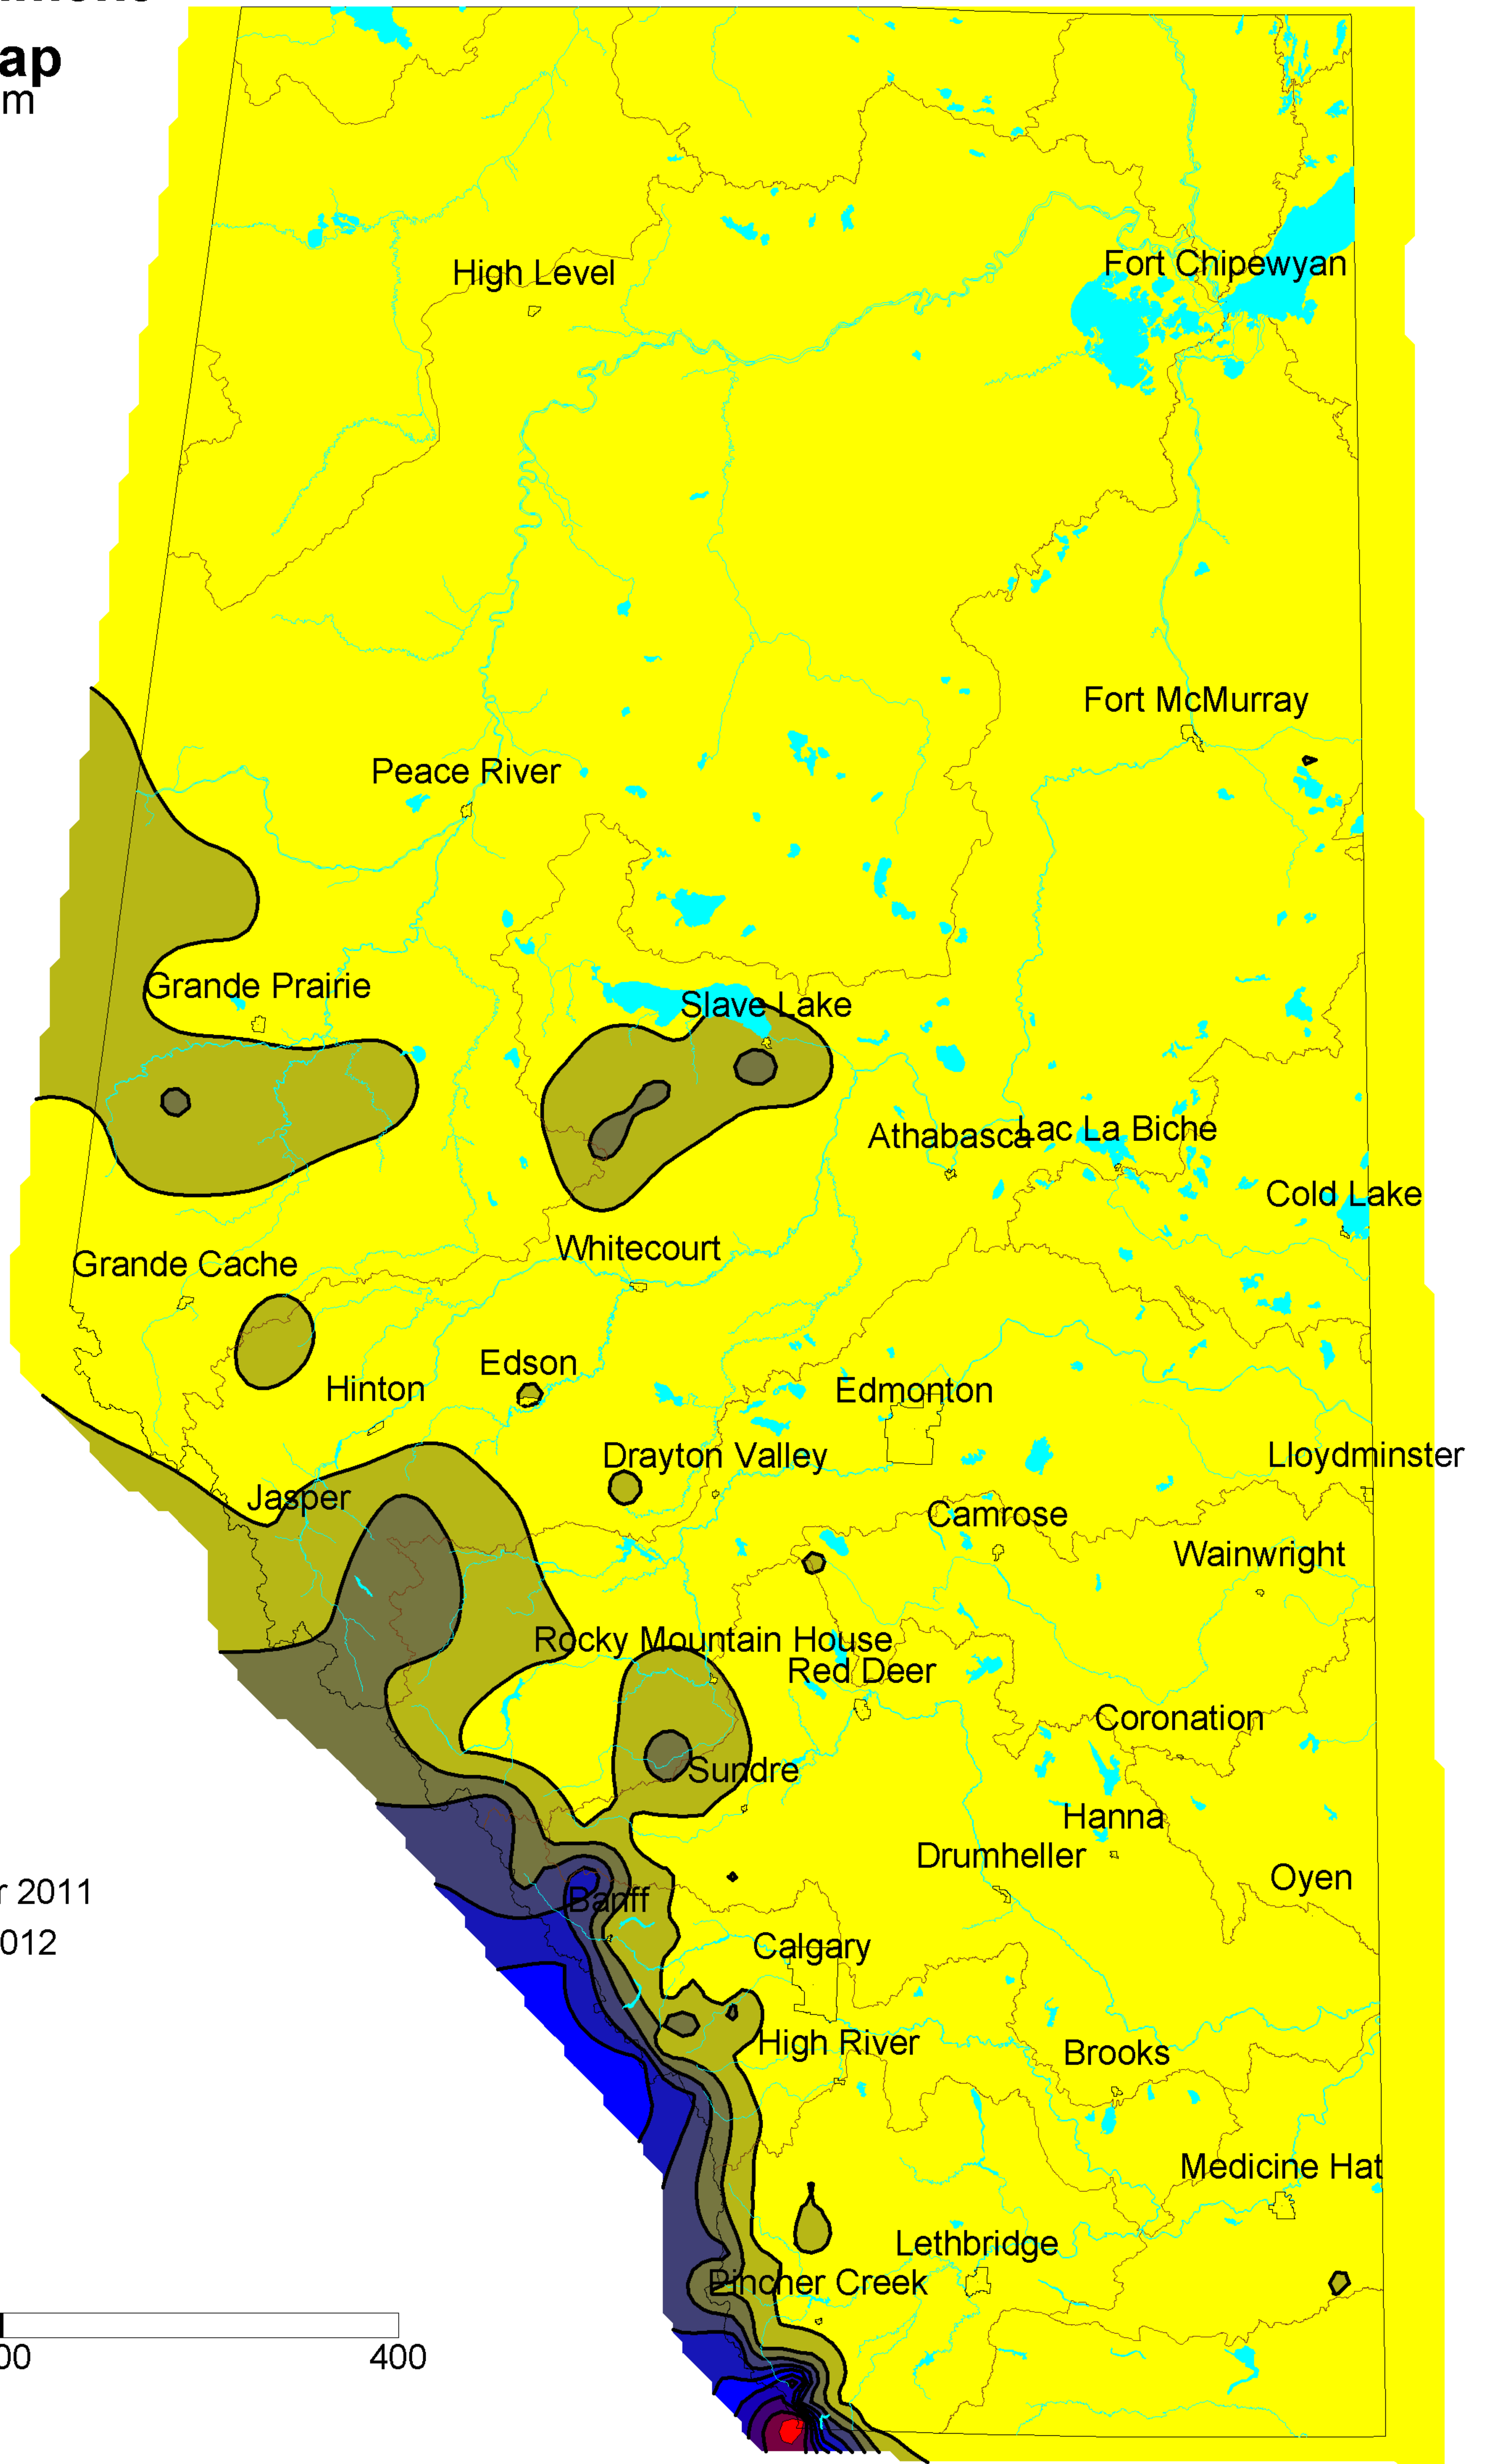

Alberta Environment

Precipitation Map

Contour Interval 50 mm

Winter 2012

01 November 2011

01 January 2012

Distance in Kilometers

Map Scale 1: 5 Million