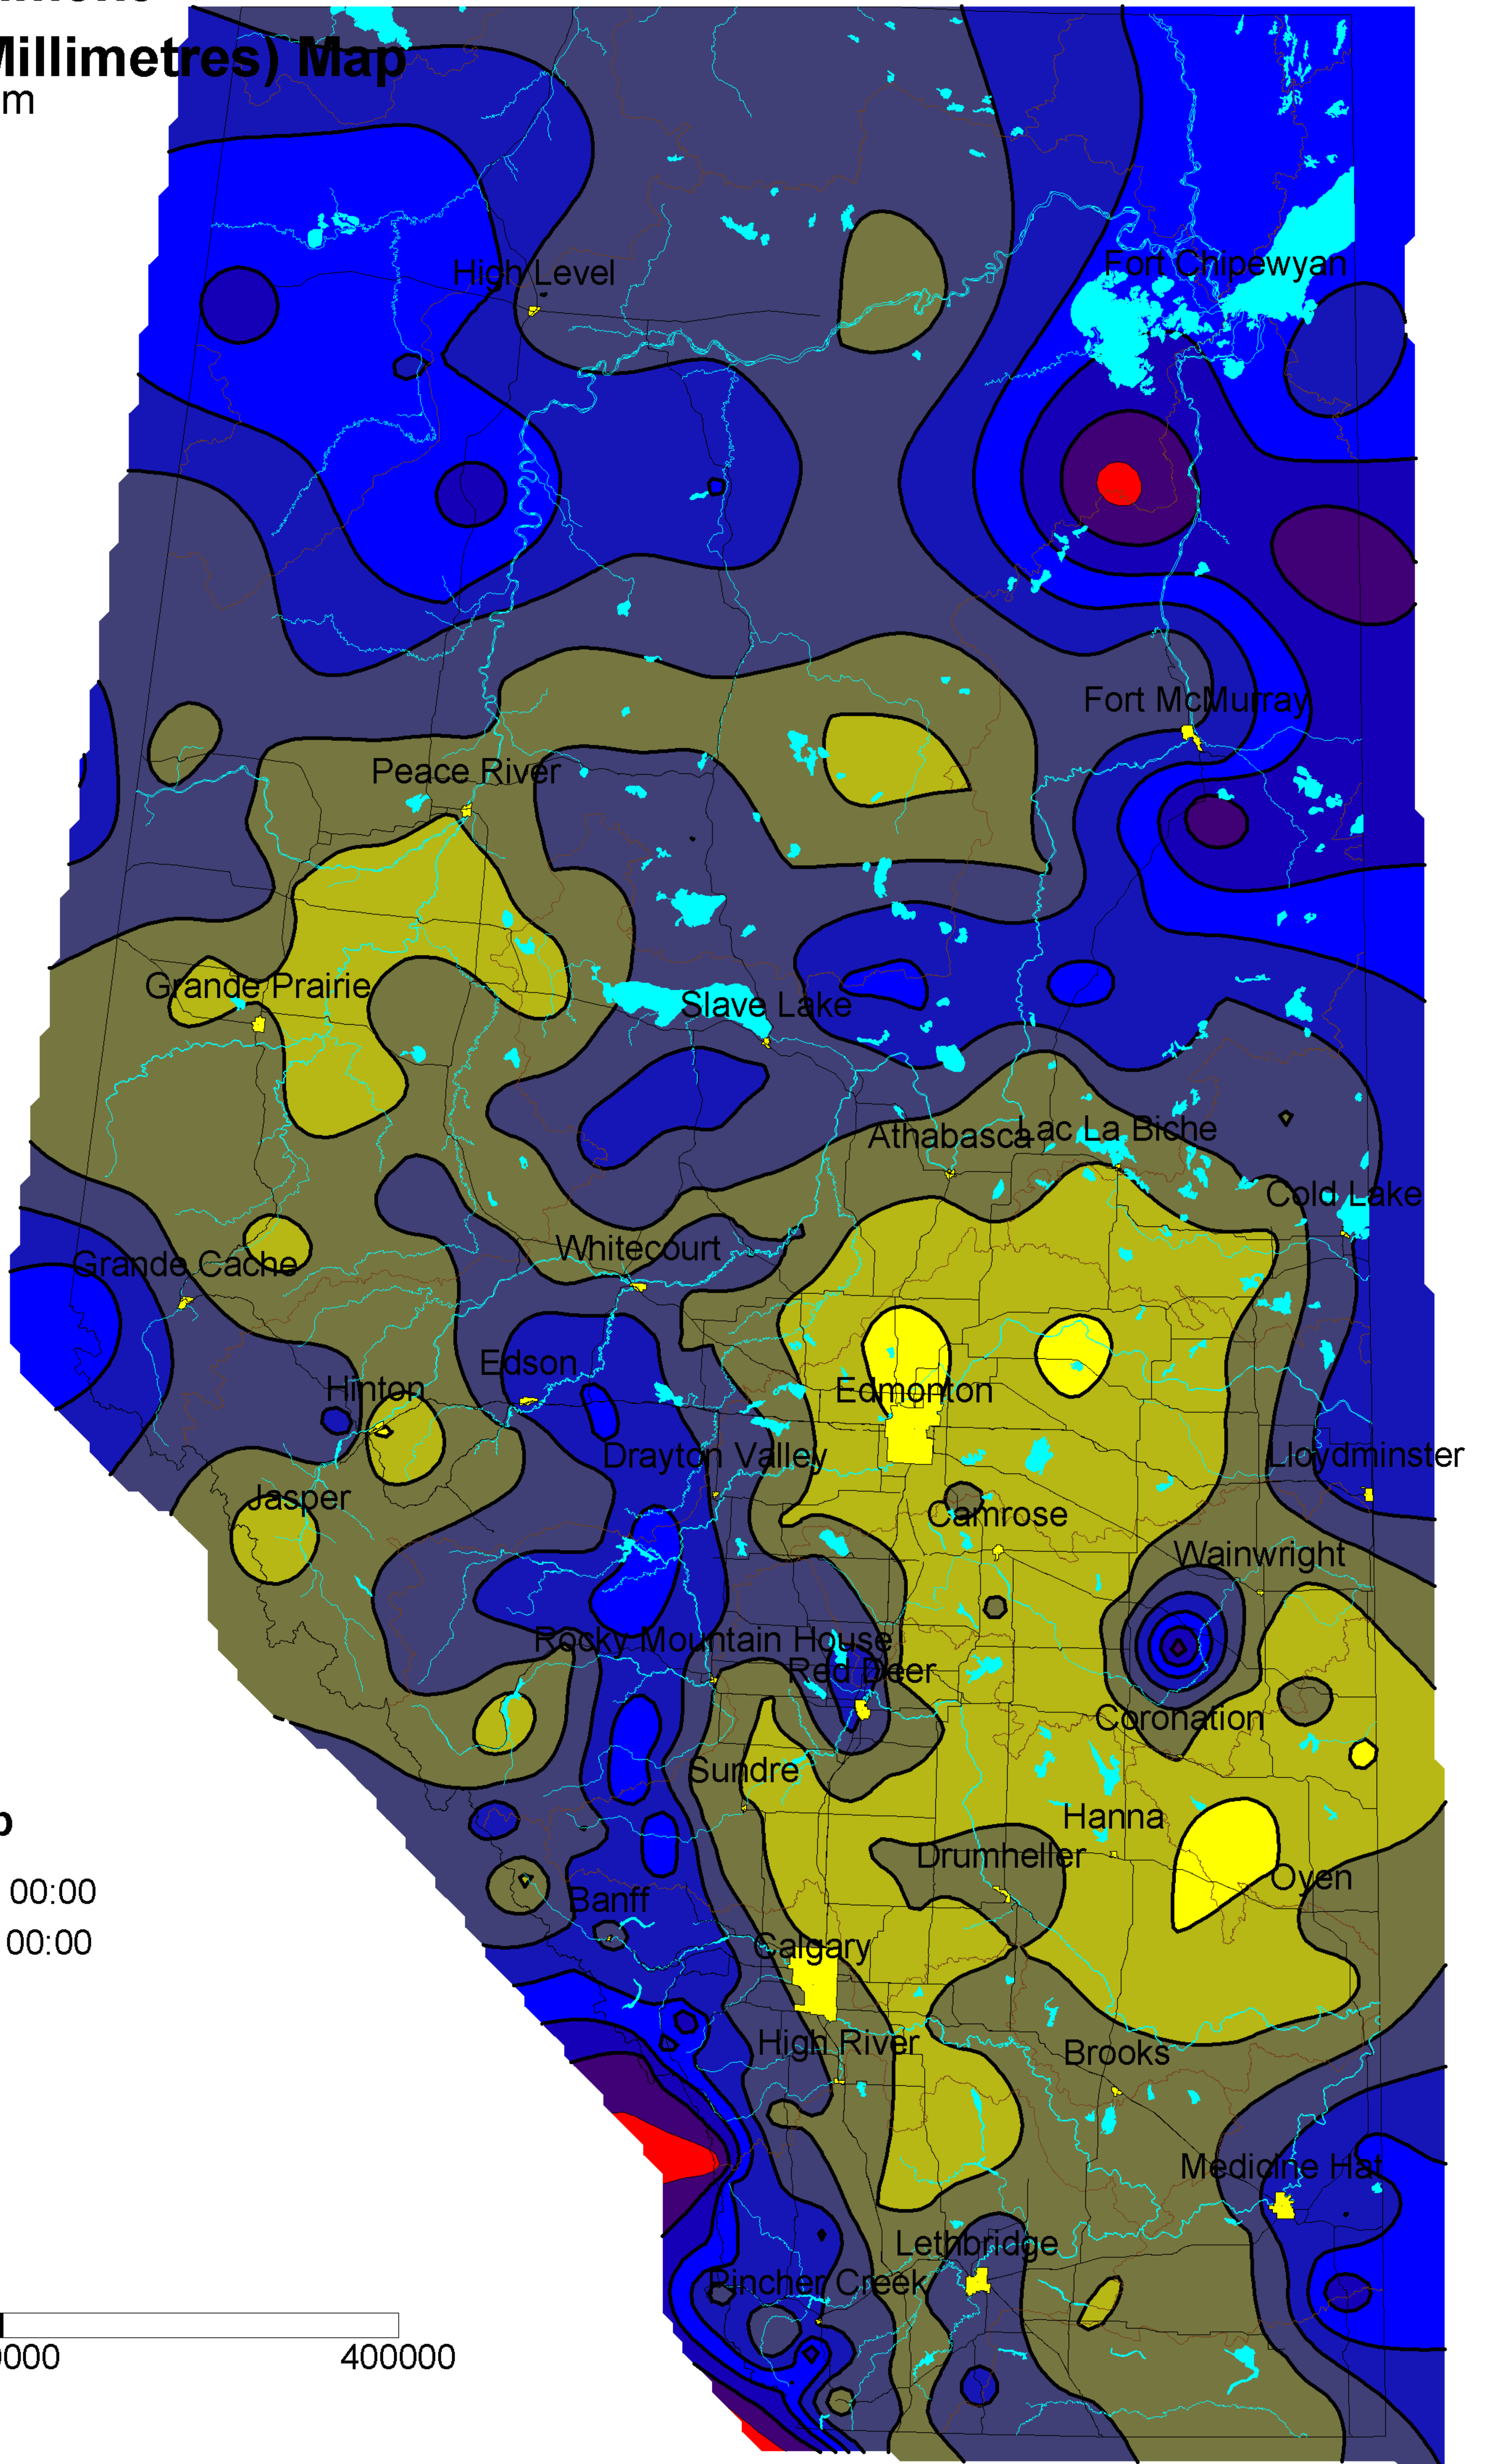

# Alberta Environment

## Precipitation (Millimetres) Map

Contour Interval 50 mm

### Kriging Contour Map

1464 01 May 2009 00:00  
01 July 2009 00:00

Cities   
Rivers   
Basins   
Lakes 

Roads 

Distance in Meters

Map Scale 1: 5 Million