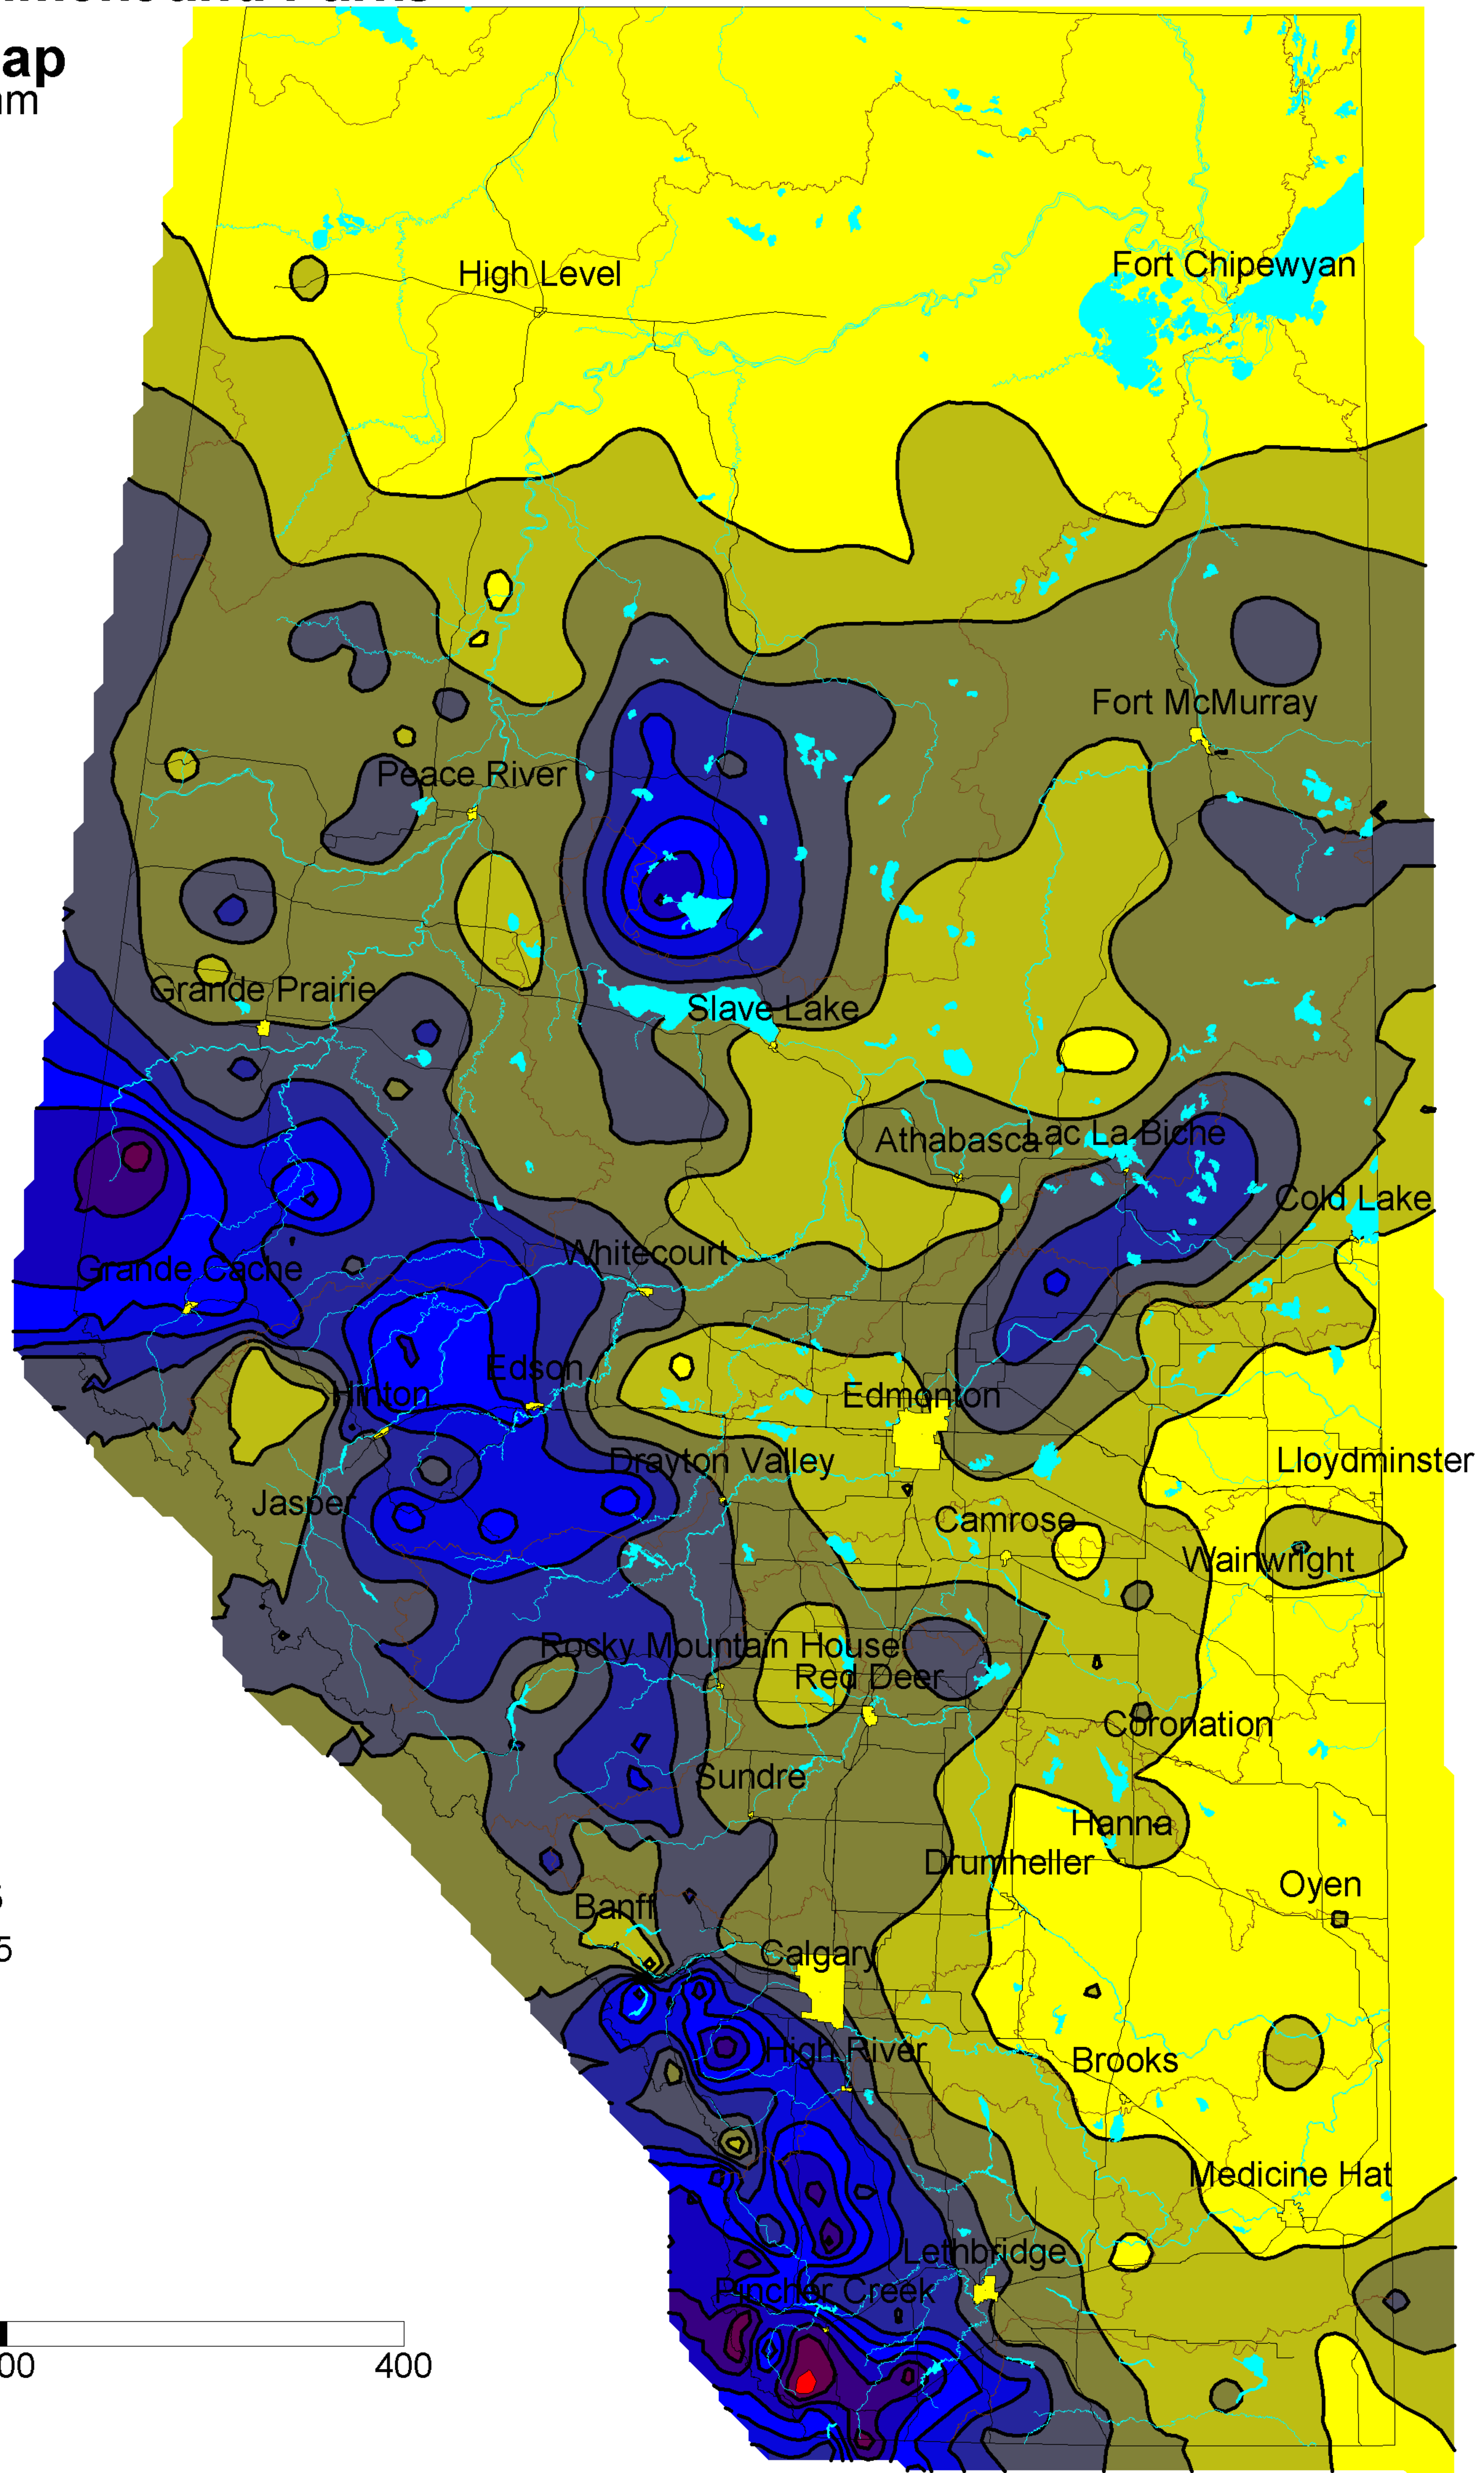

# Alberta Environment and Parks

## Precipitation Map

Contour Interval 10 mm

### May 2015

01 May 2015  
01 June 2015

Roads

Distance in Kilometers

Map Scale 1: 5 Million