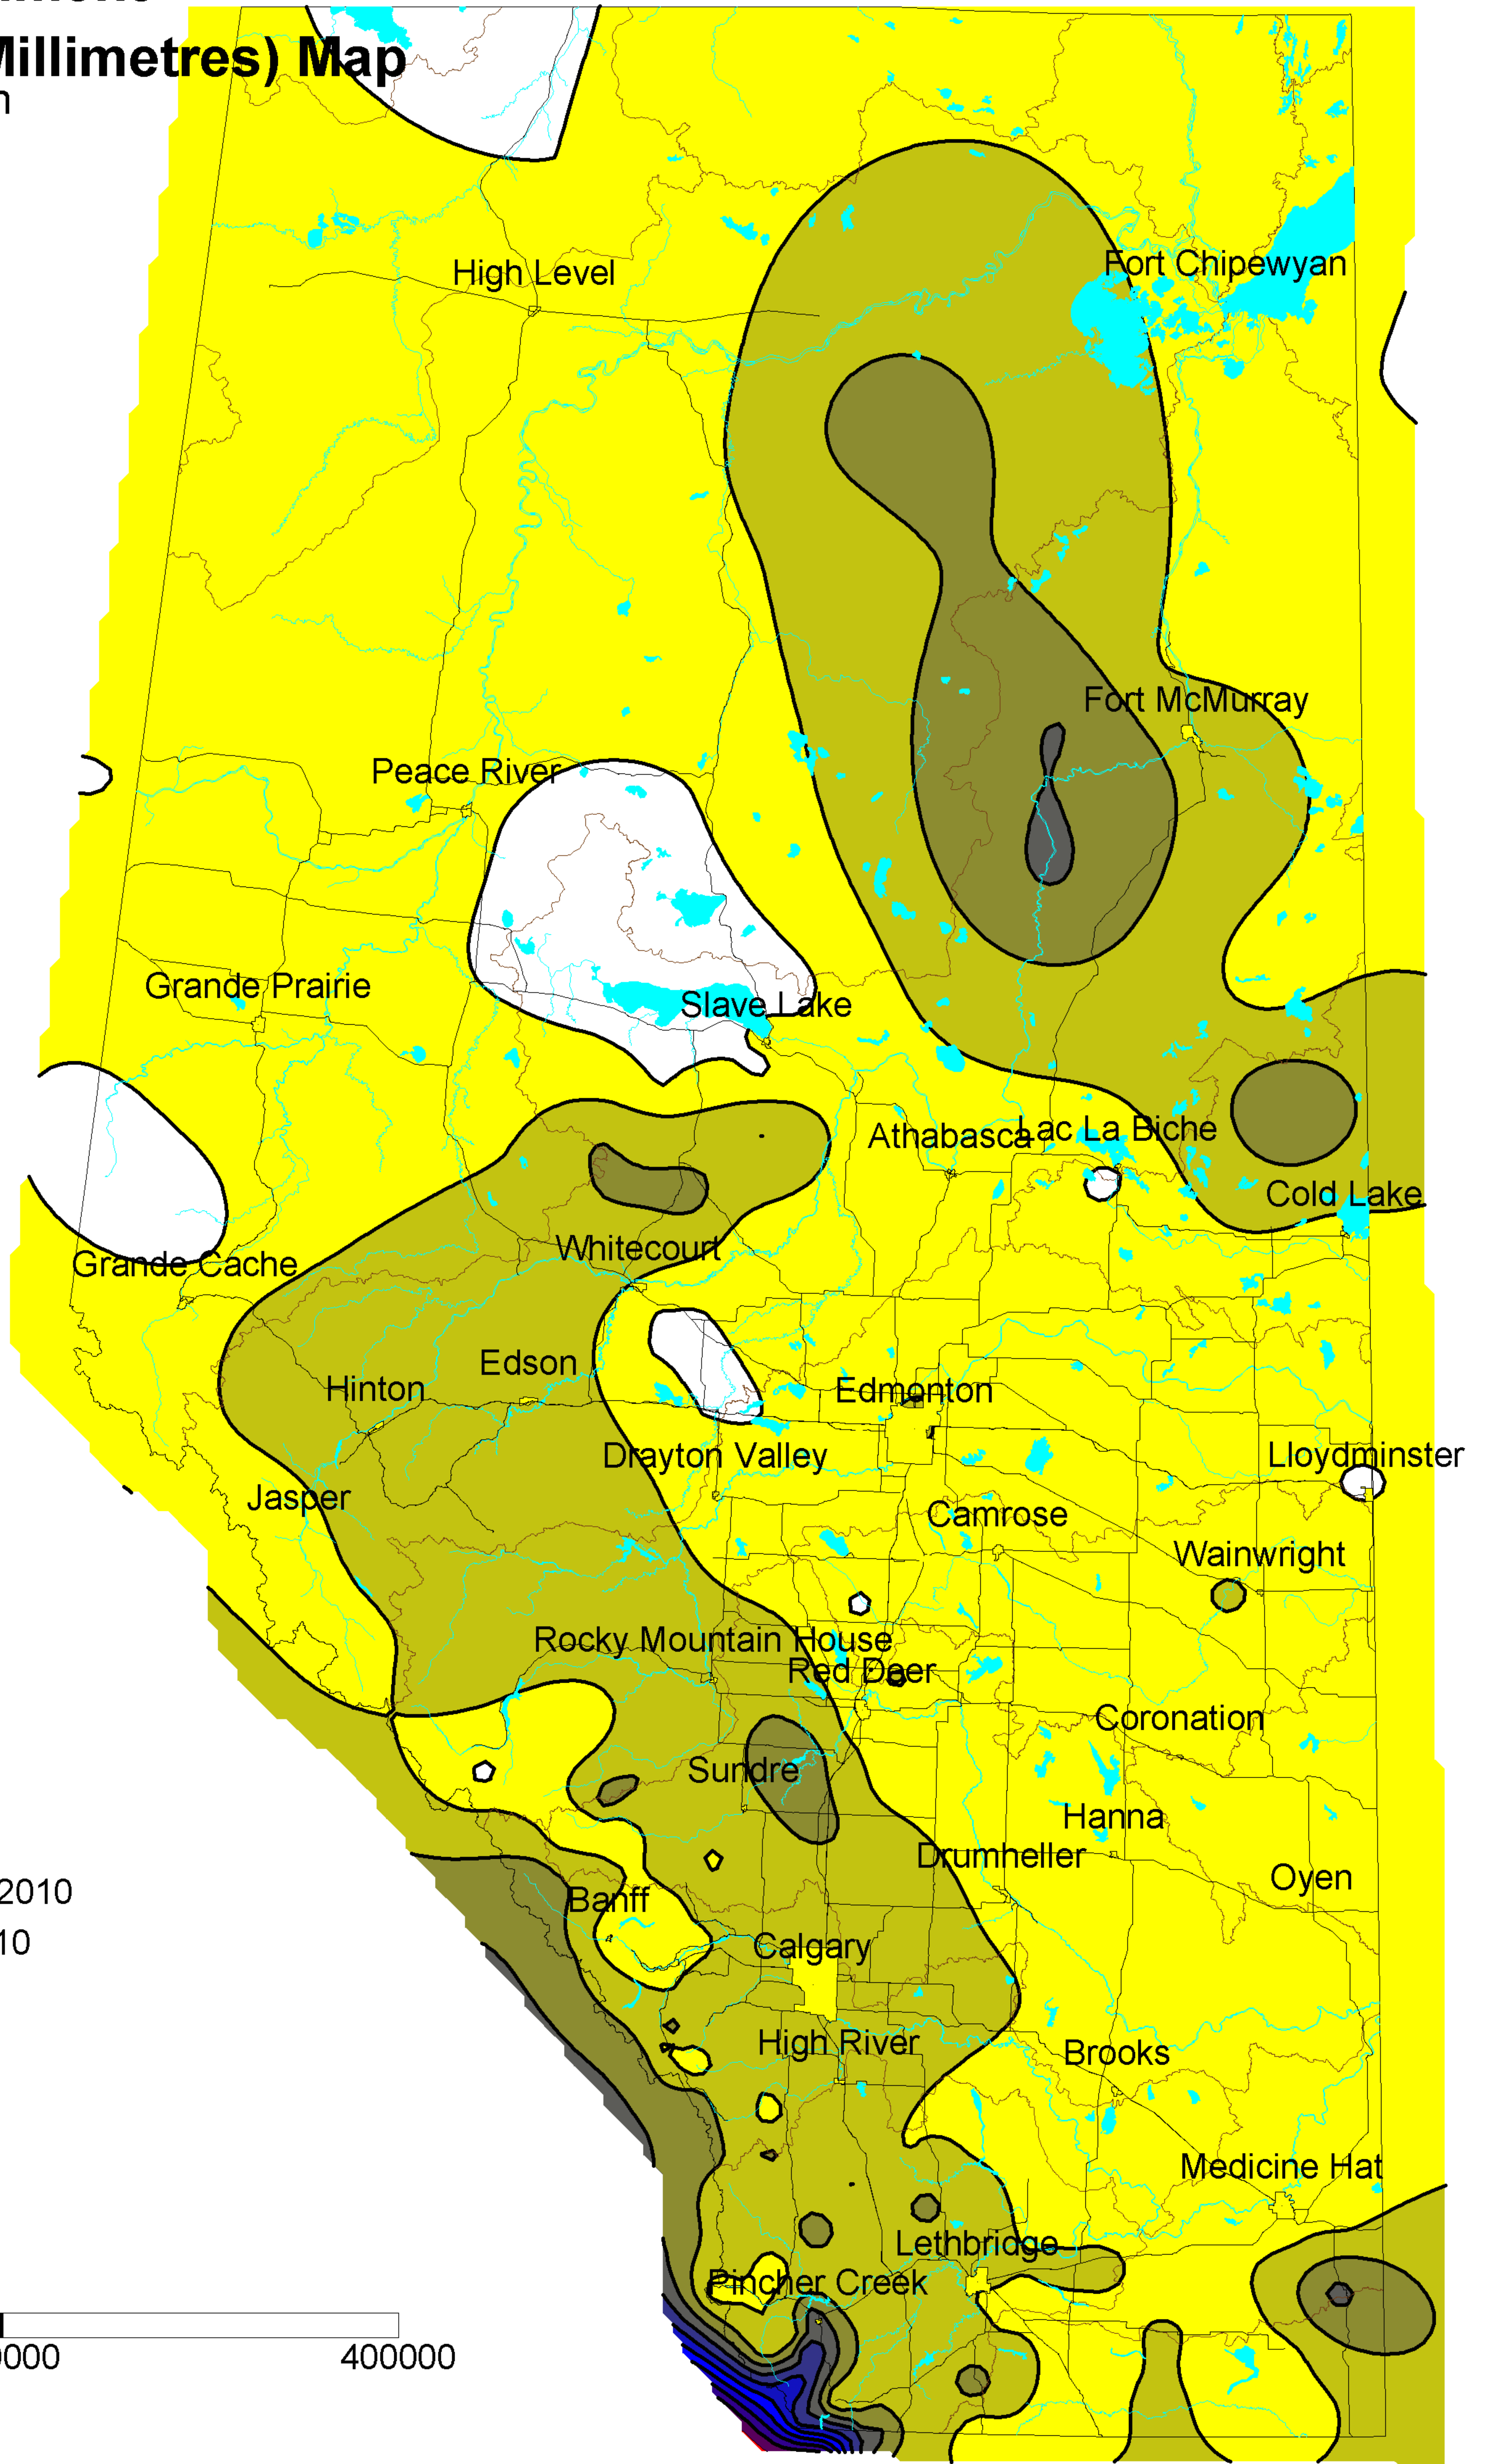

Alberta Environment

Precipitation (Millimetres) Map

Contour Interval 5 mm

01 February 2010

01 March 2010

Cities
Rivers
Basins
Lakes

Roads

Distance in Meters

Map Scale 1: 5 Million