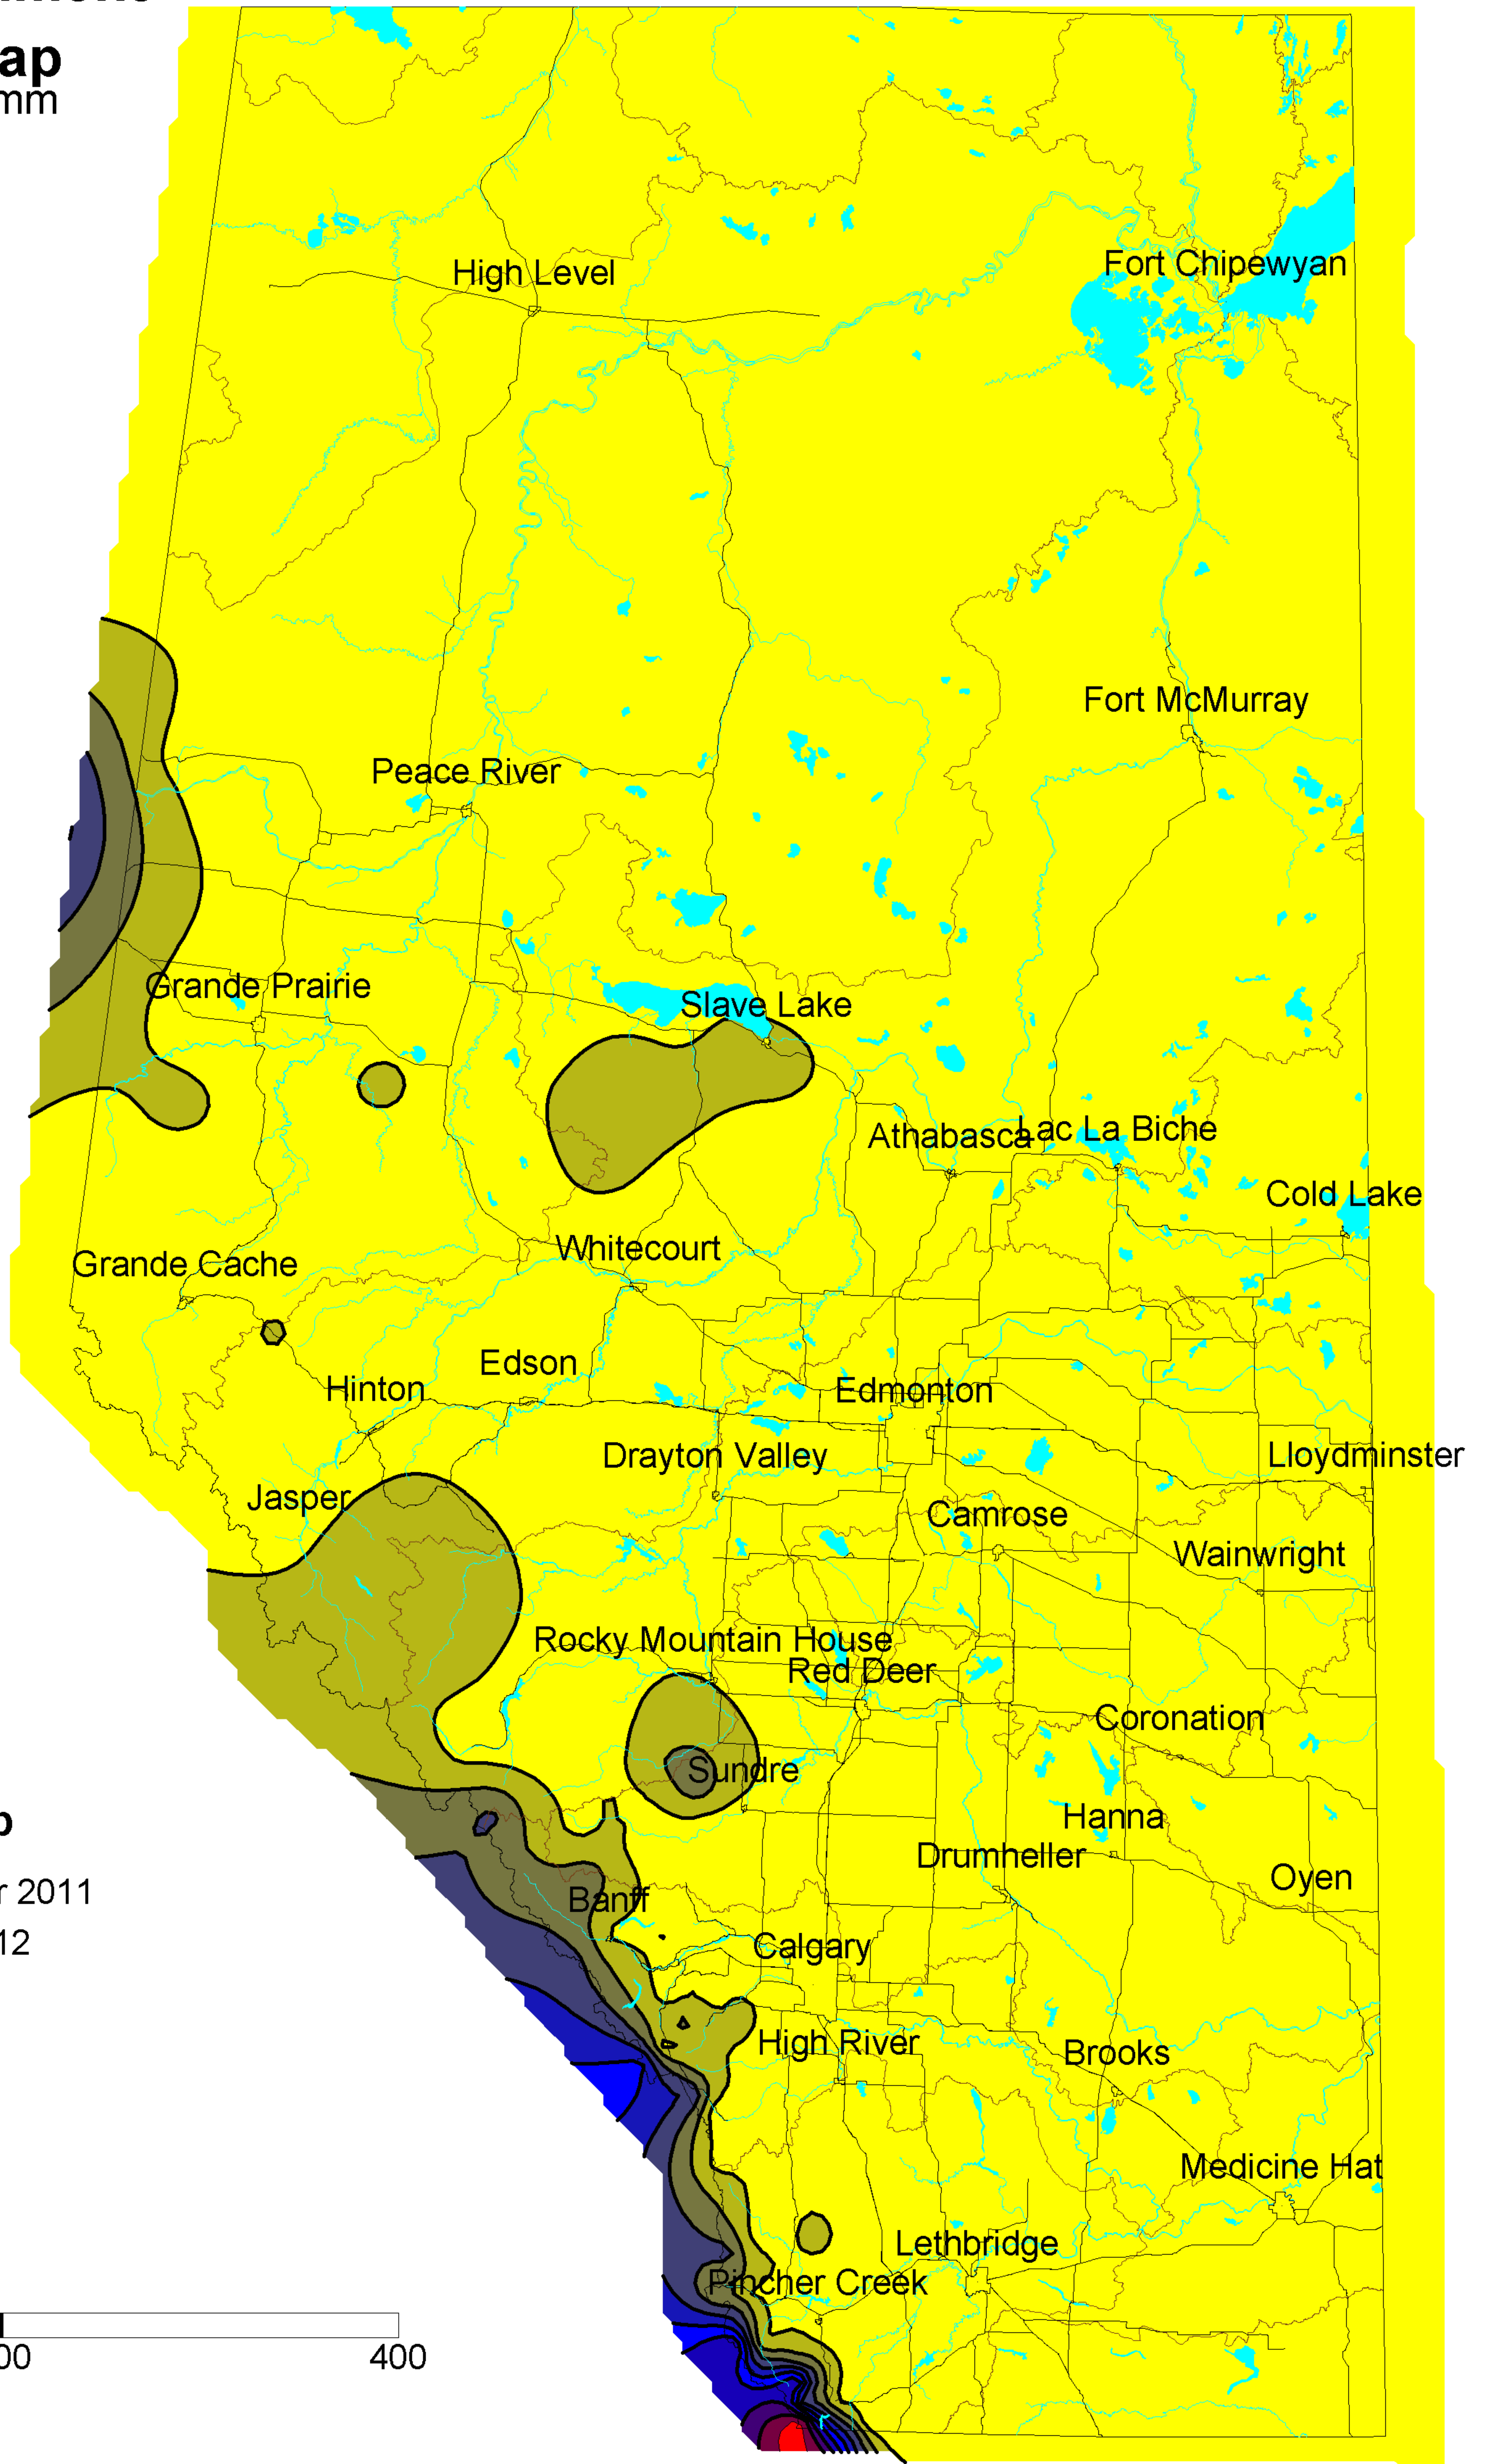

# Winter 2012

## Alberta Environment

### Precipitation Map

Contour Interval 100 mm

### Kriging Contour Map

2903 01 November 2011  
01 March 2012

Cities  
Rivers  
Basins  
Lakes

Roads

Distance in Kilometers

Map Scale 1: 5 Million