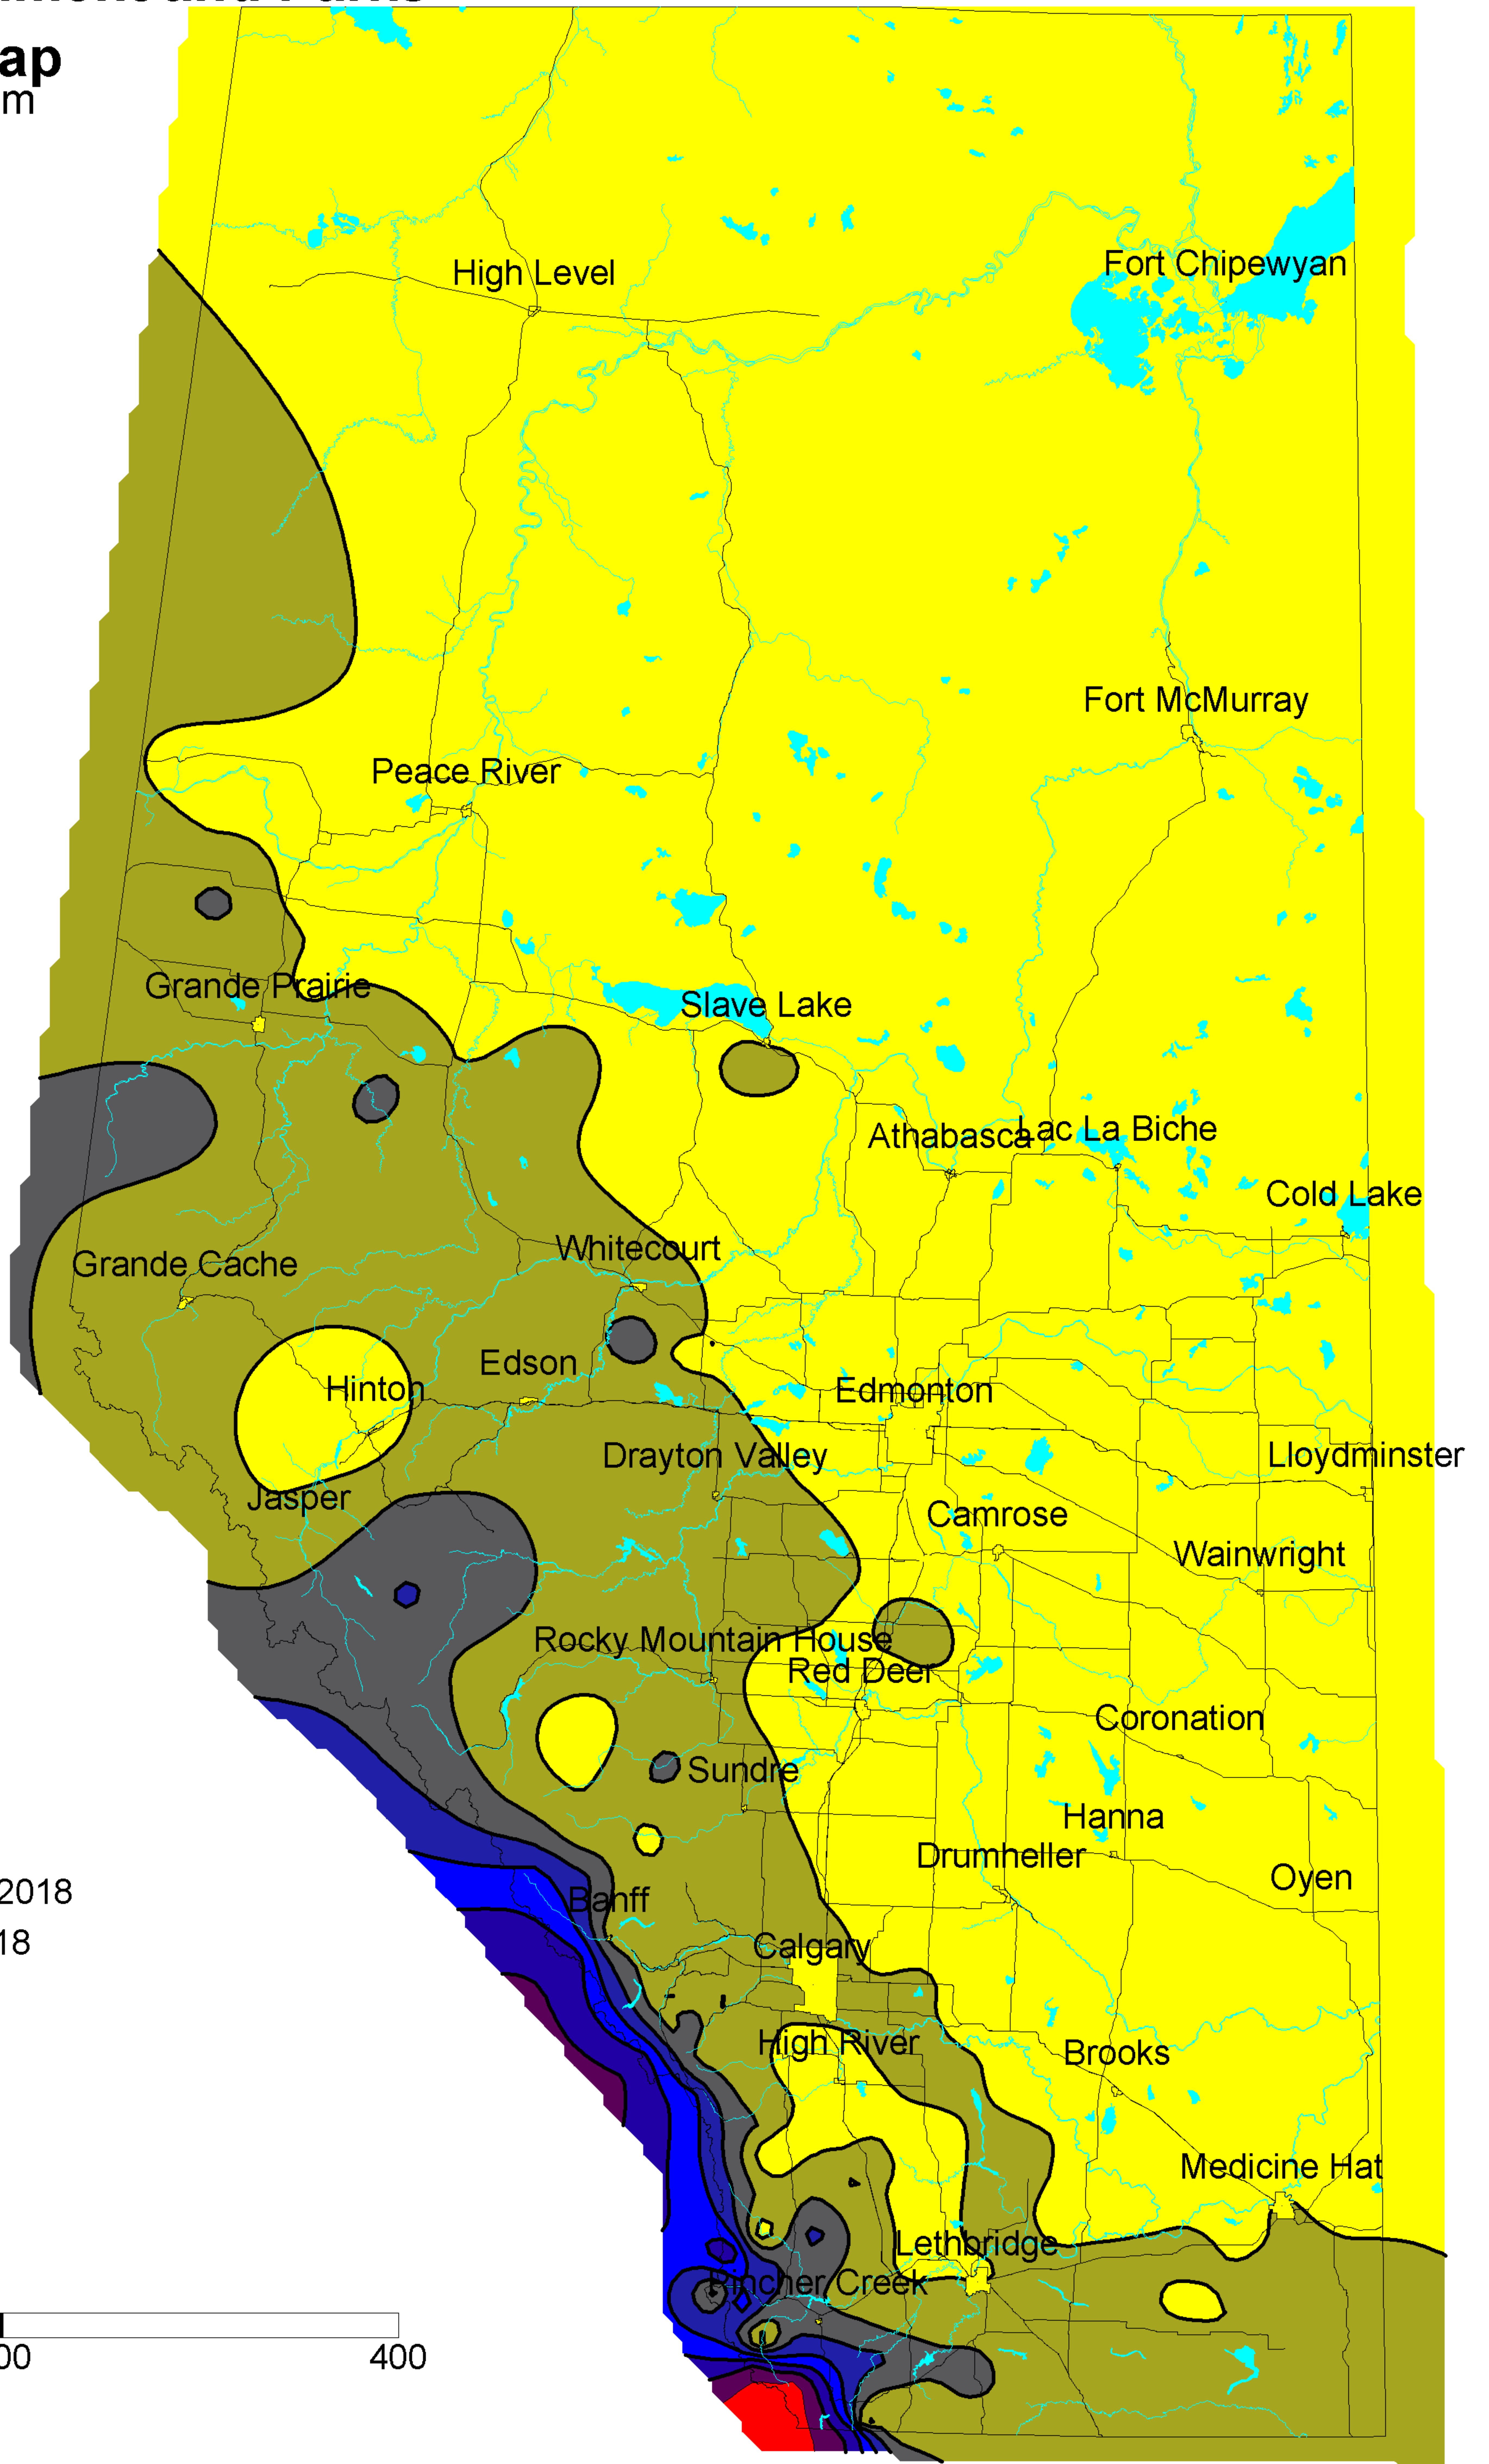

Alberta Environment and Parks

Precipitation Map

Contour Interval 20 mm

February 2018

01 February 2018

01 March 2018

Distance in Kilometers

Map Scale 1: 5 Million