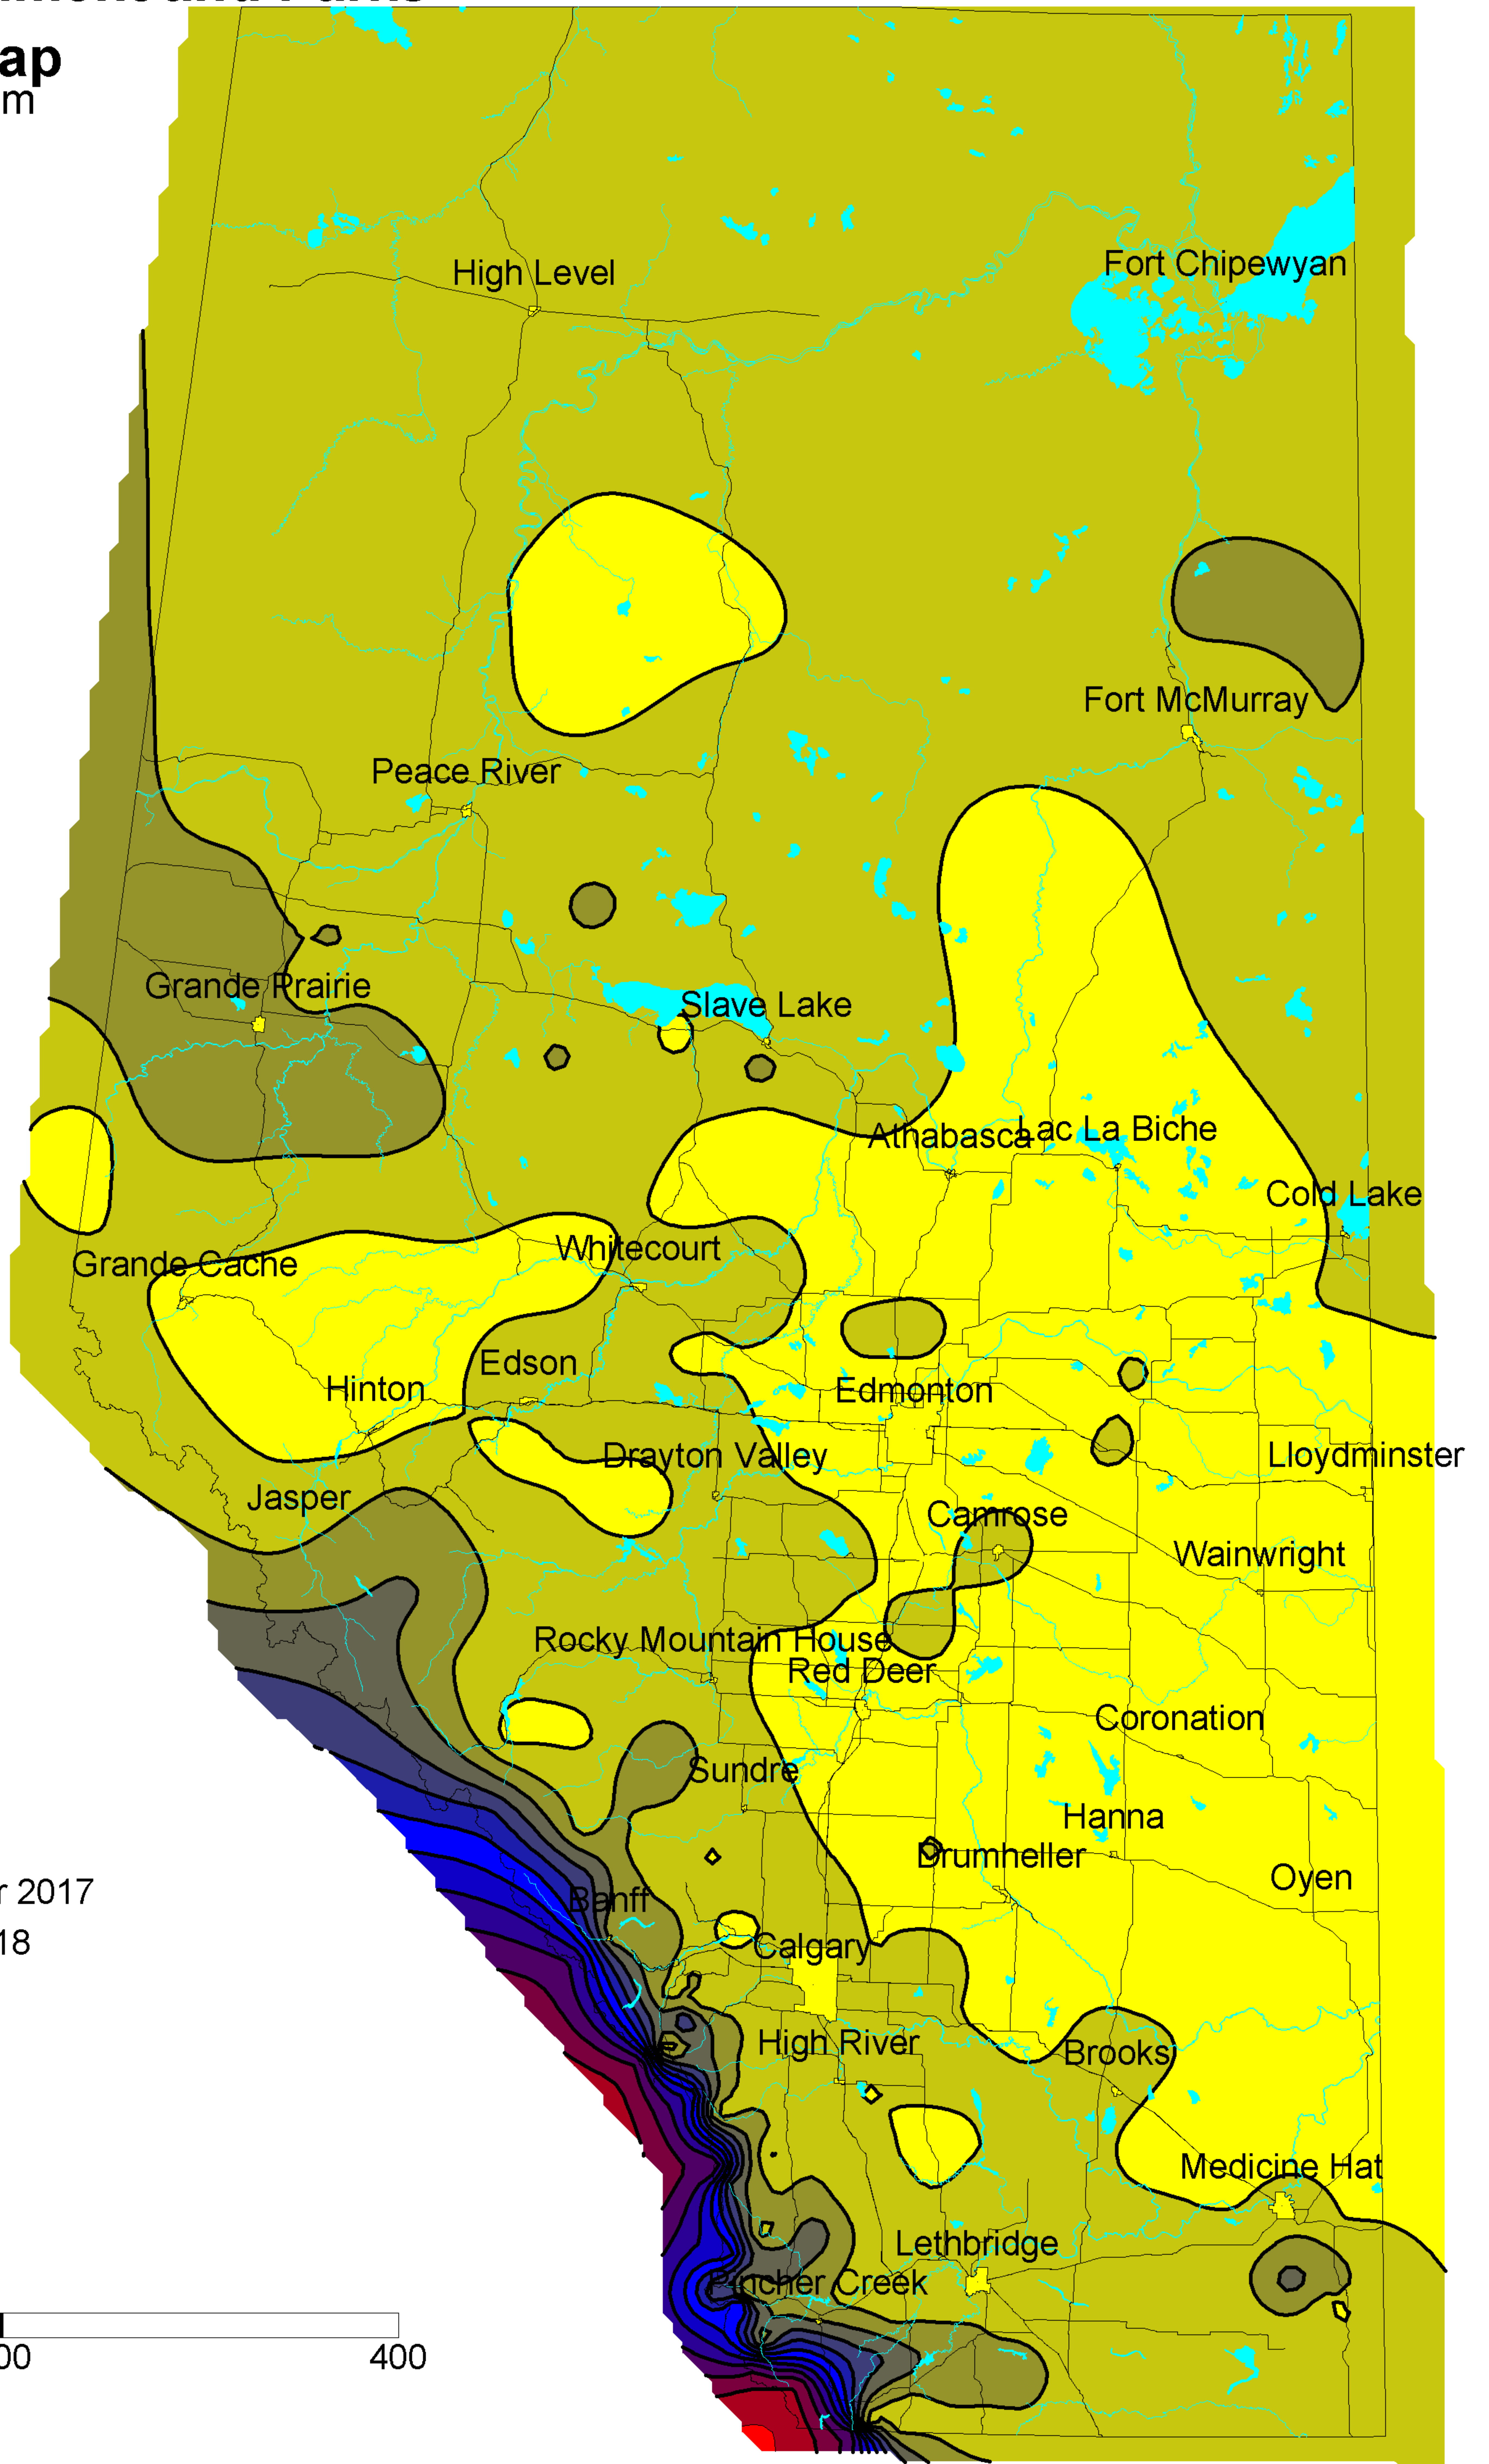

# Alberta Environment and Parks

## Precipitation Map

Contour Interval 50 mm

### Winter 2018

01 November 2017

01 March 2018

Distance in Kilometers

Map Scale 1: 5 Million