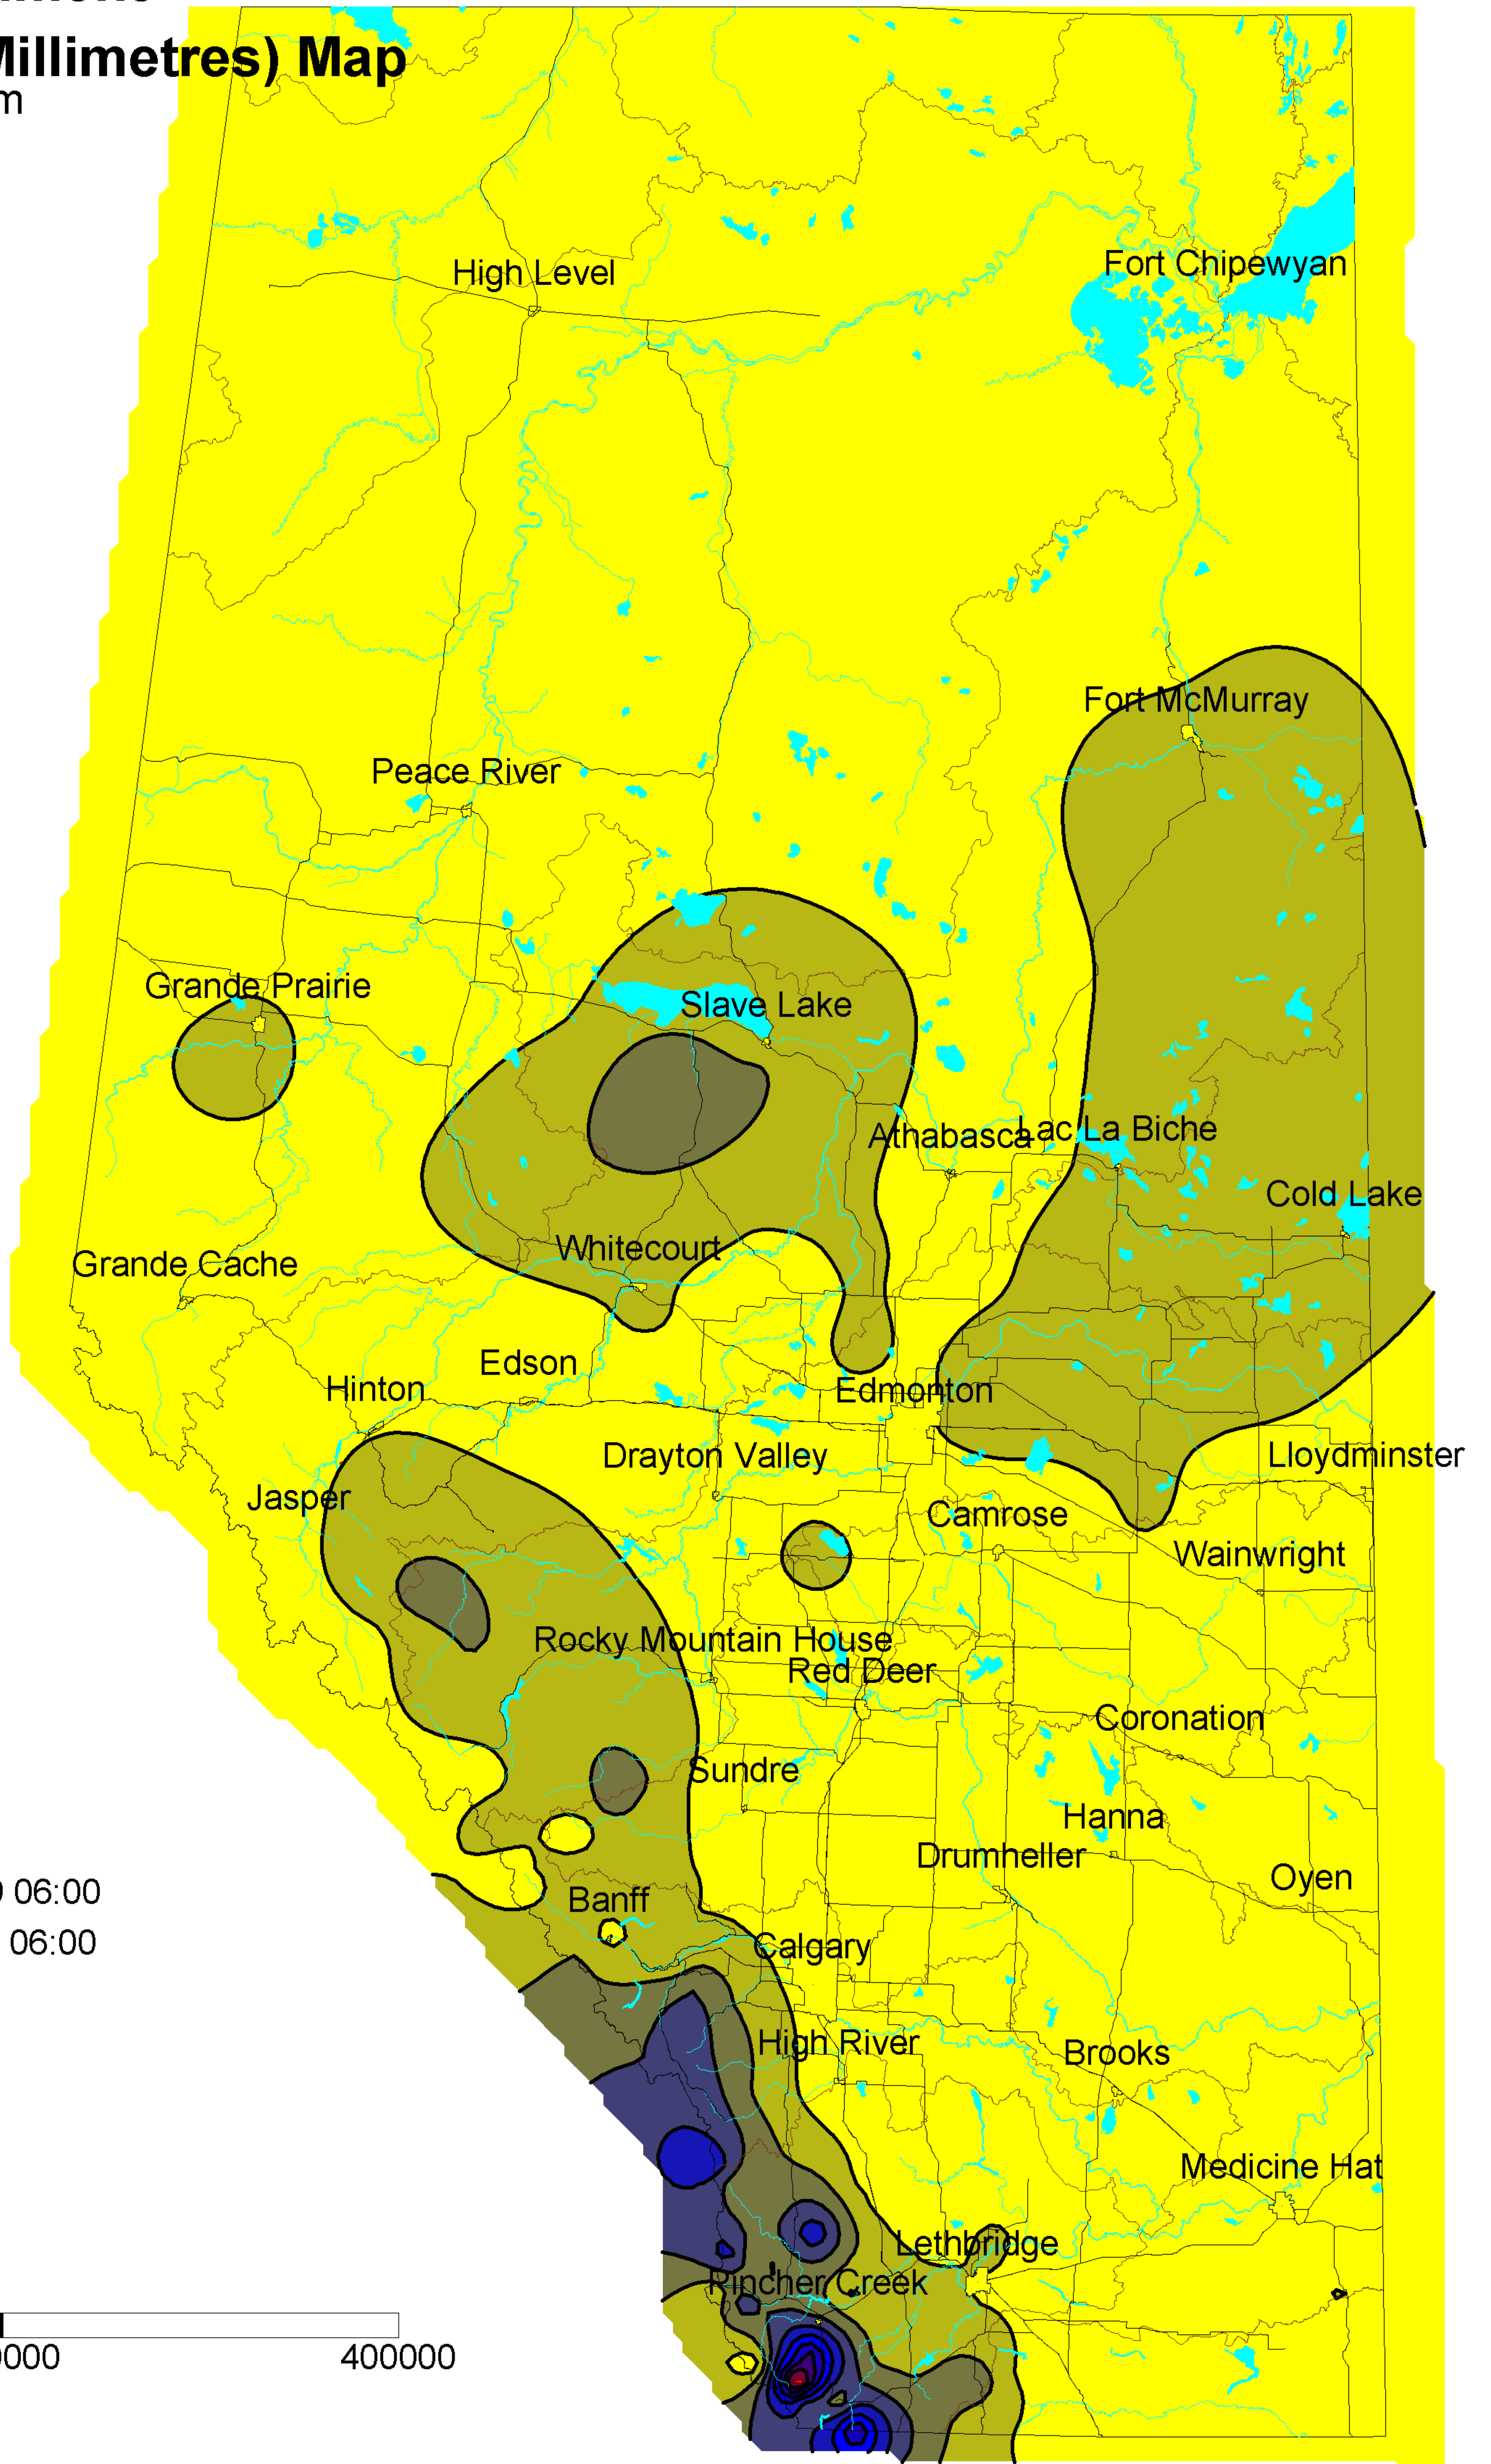

Alberta Environment

Precipitation (Millimetres) Map

Contour Interval 25mm

April 2009

01 April 2009 06:00

01 May 2009 06:00

Roads

Distance in Meters

Map Scale 1: 5 Million