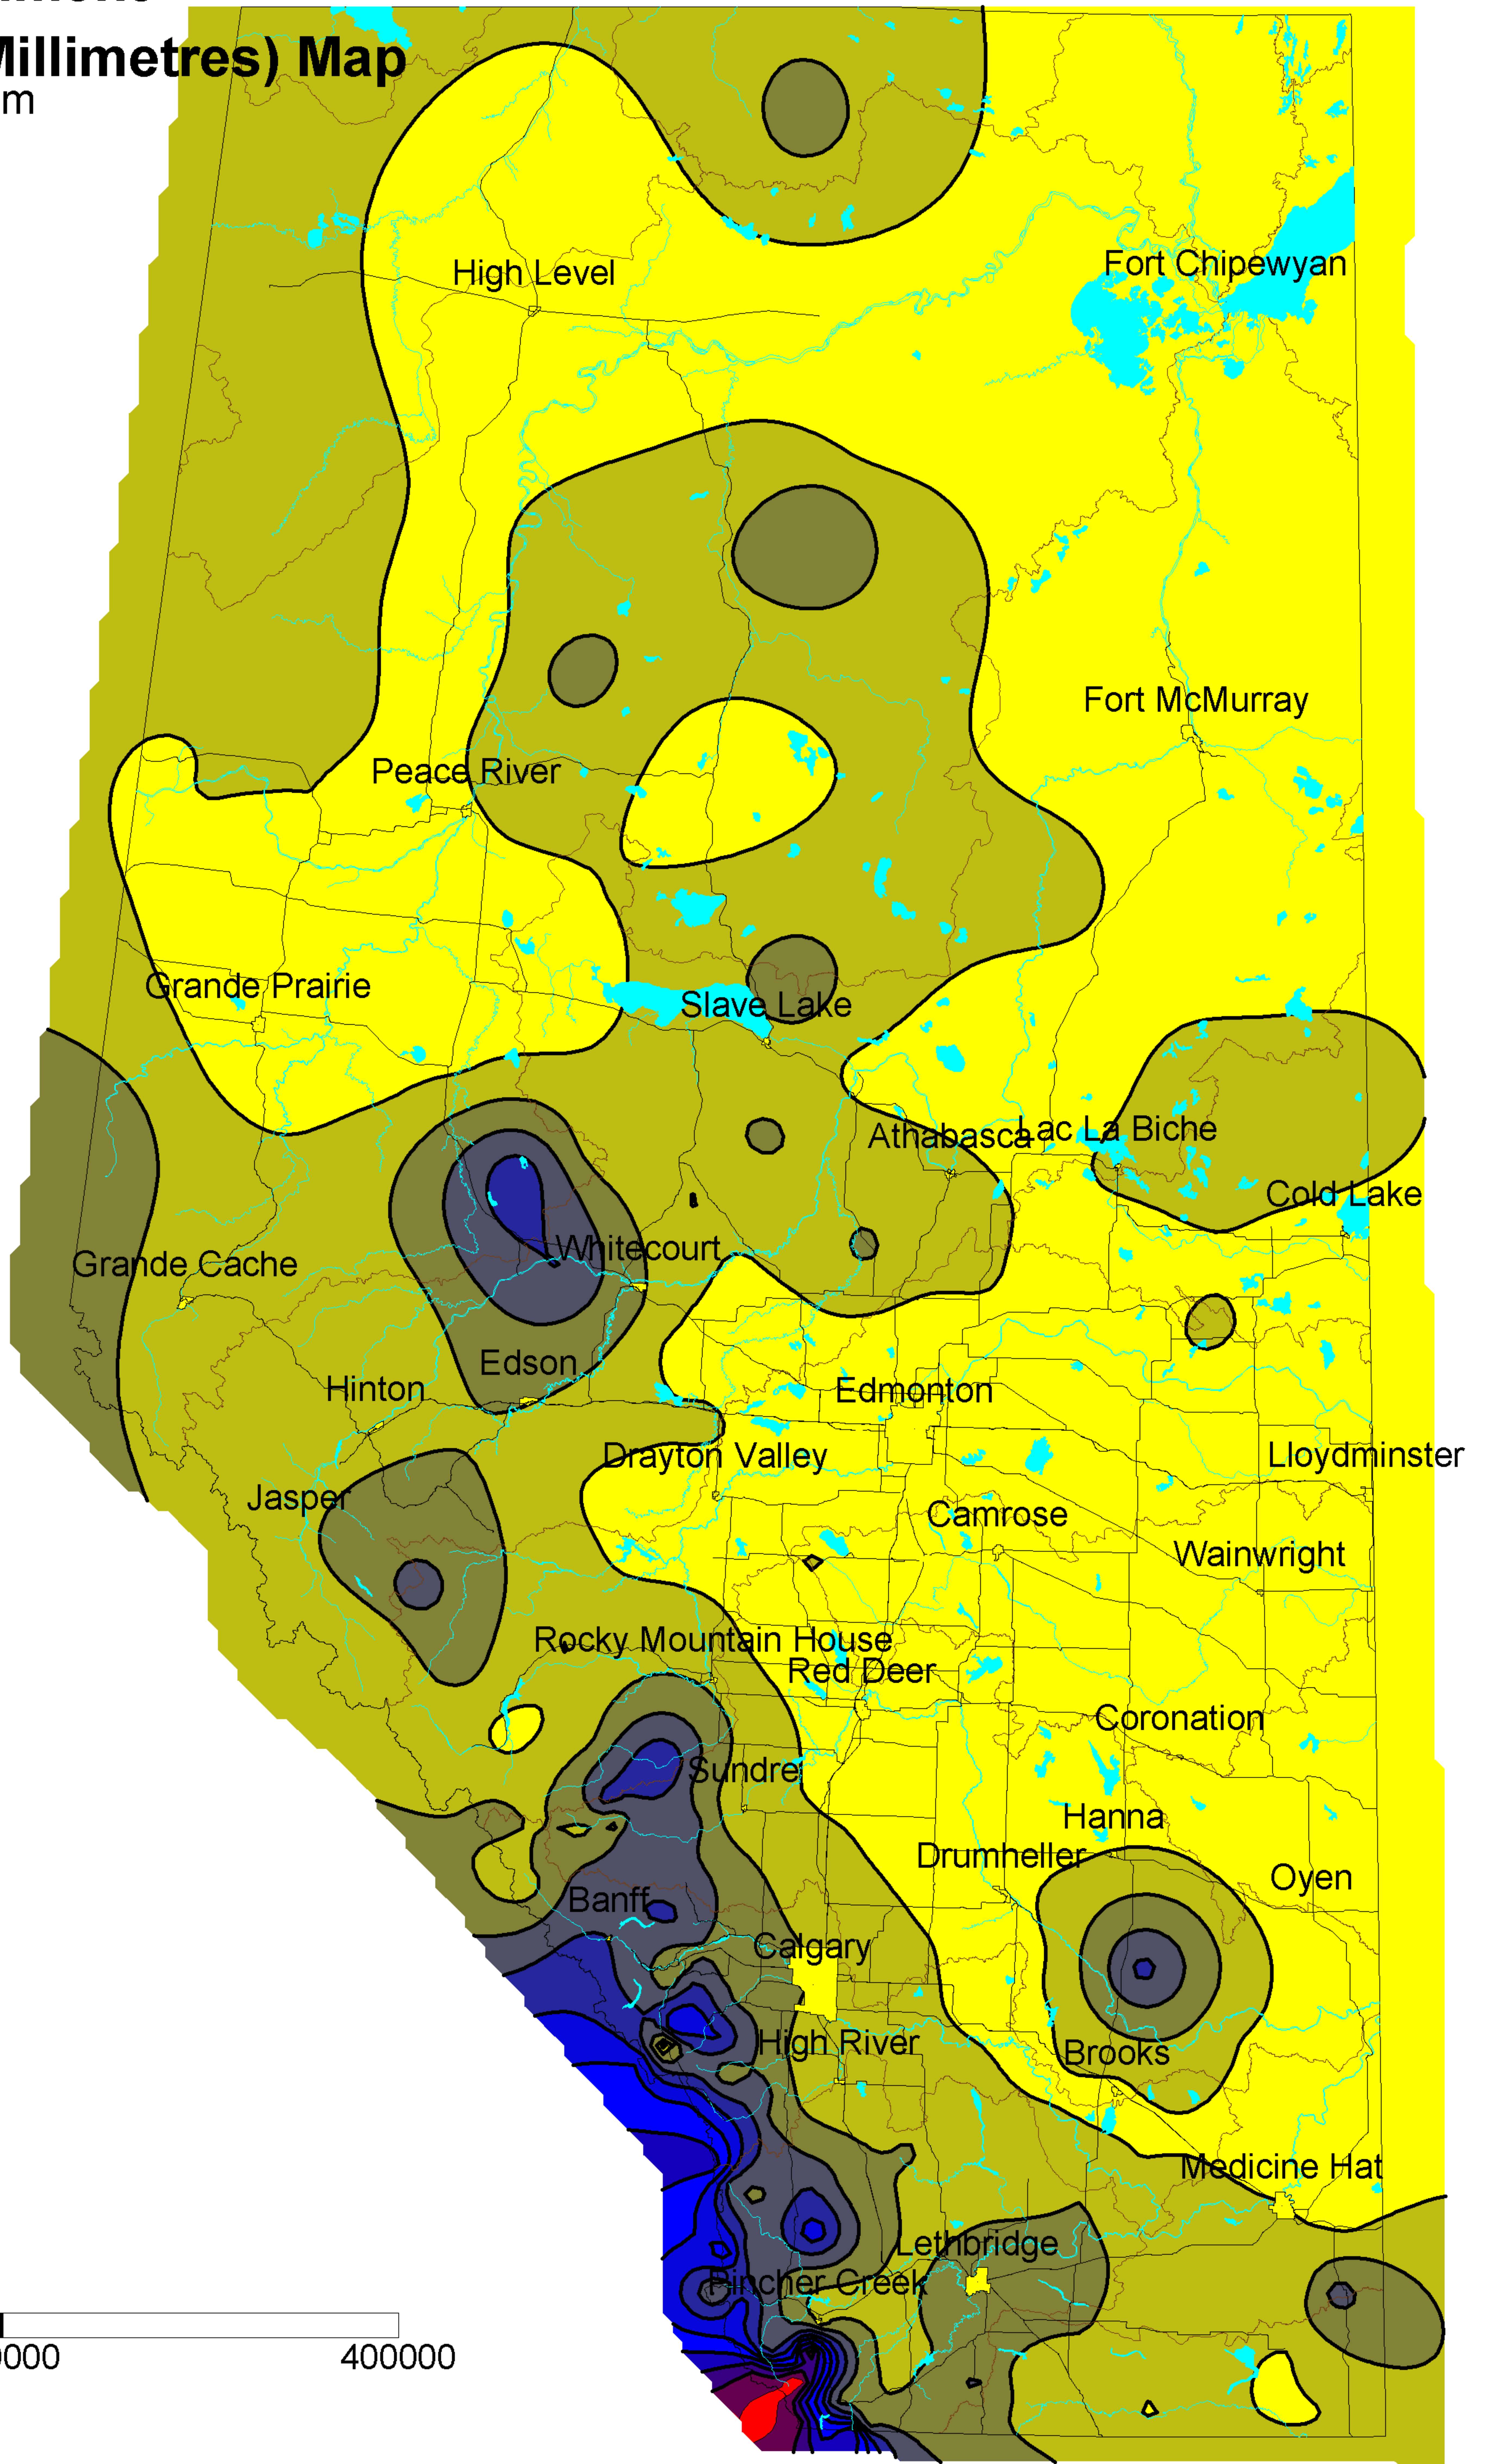

Alberta Environment

Precipitation (Millimetres) Map

Contour Interval 25 mm

April 2011

01 April 2011

01 May 2011

Roads

Distance in Meters

Map Scale 1: 5 Million