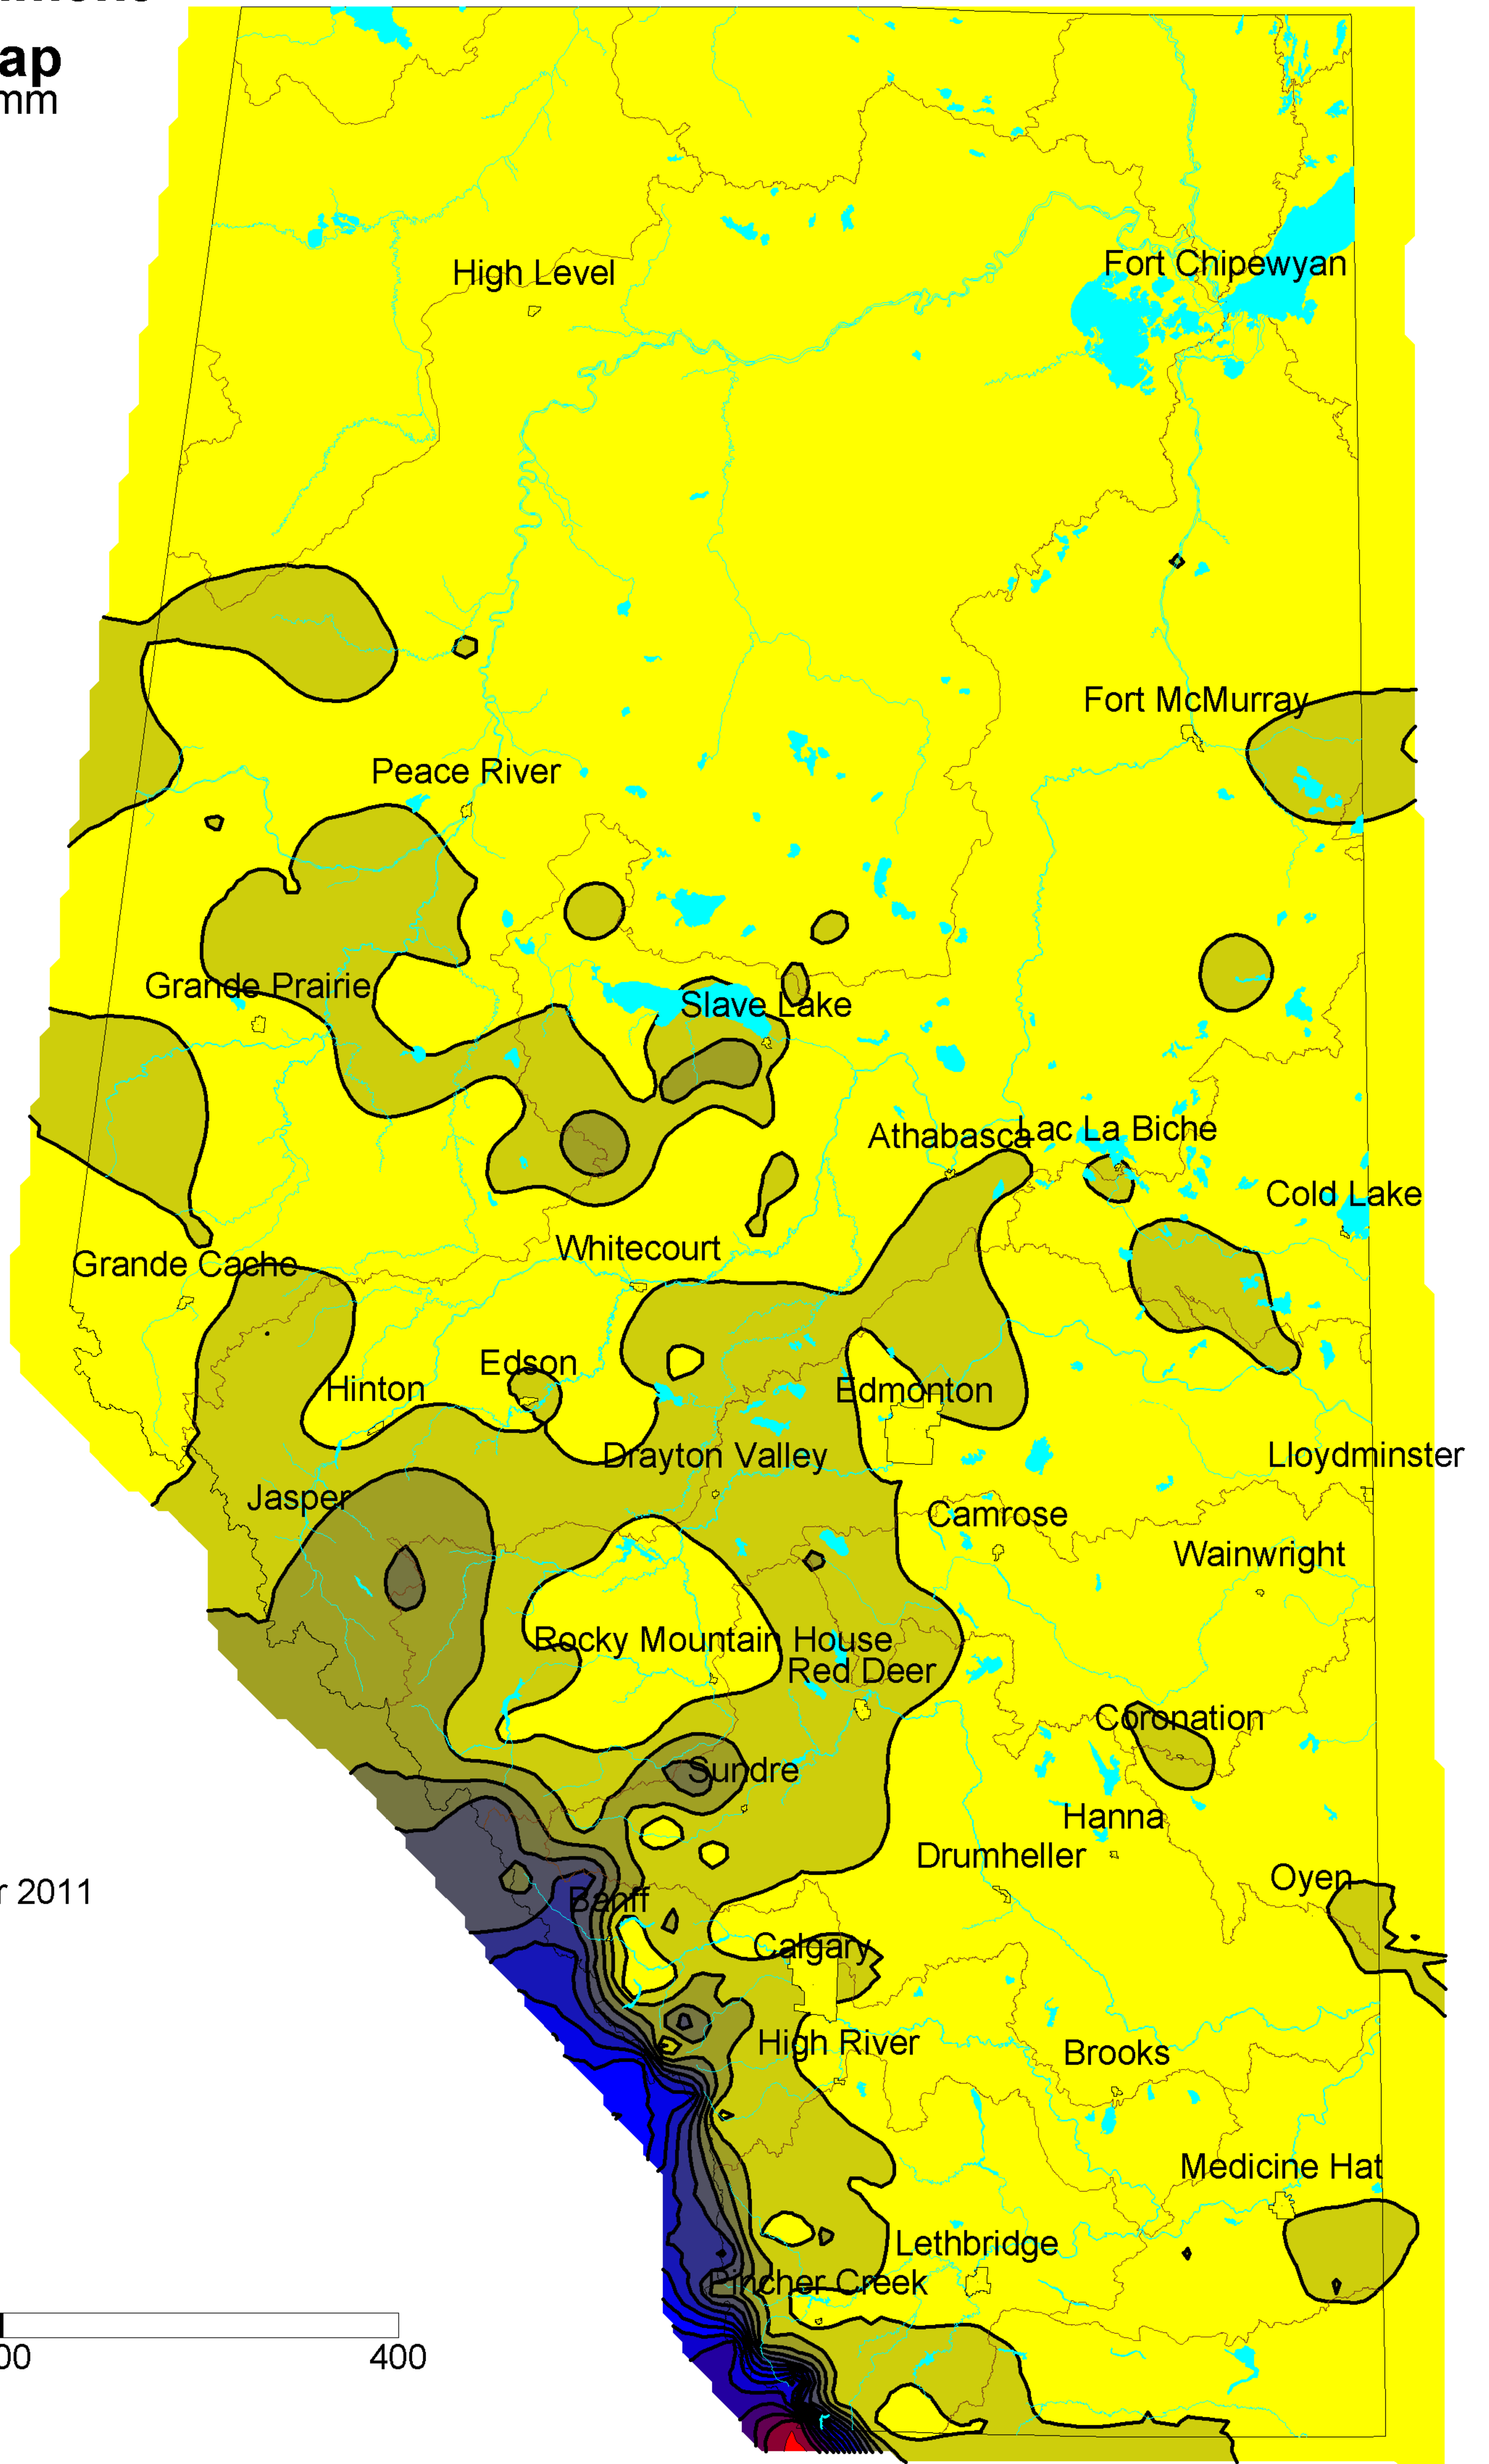

# Alberta Environment

## Precipitation Map

Contour Interval 100 mm

### Winter Precipitation

01 November 2011

01 May 2012

Distance in Kilometers

Map Scale 1: 5 Million