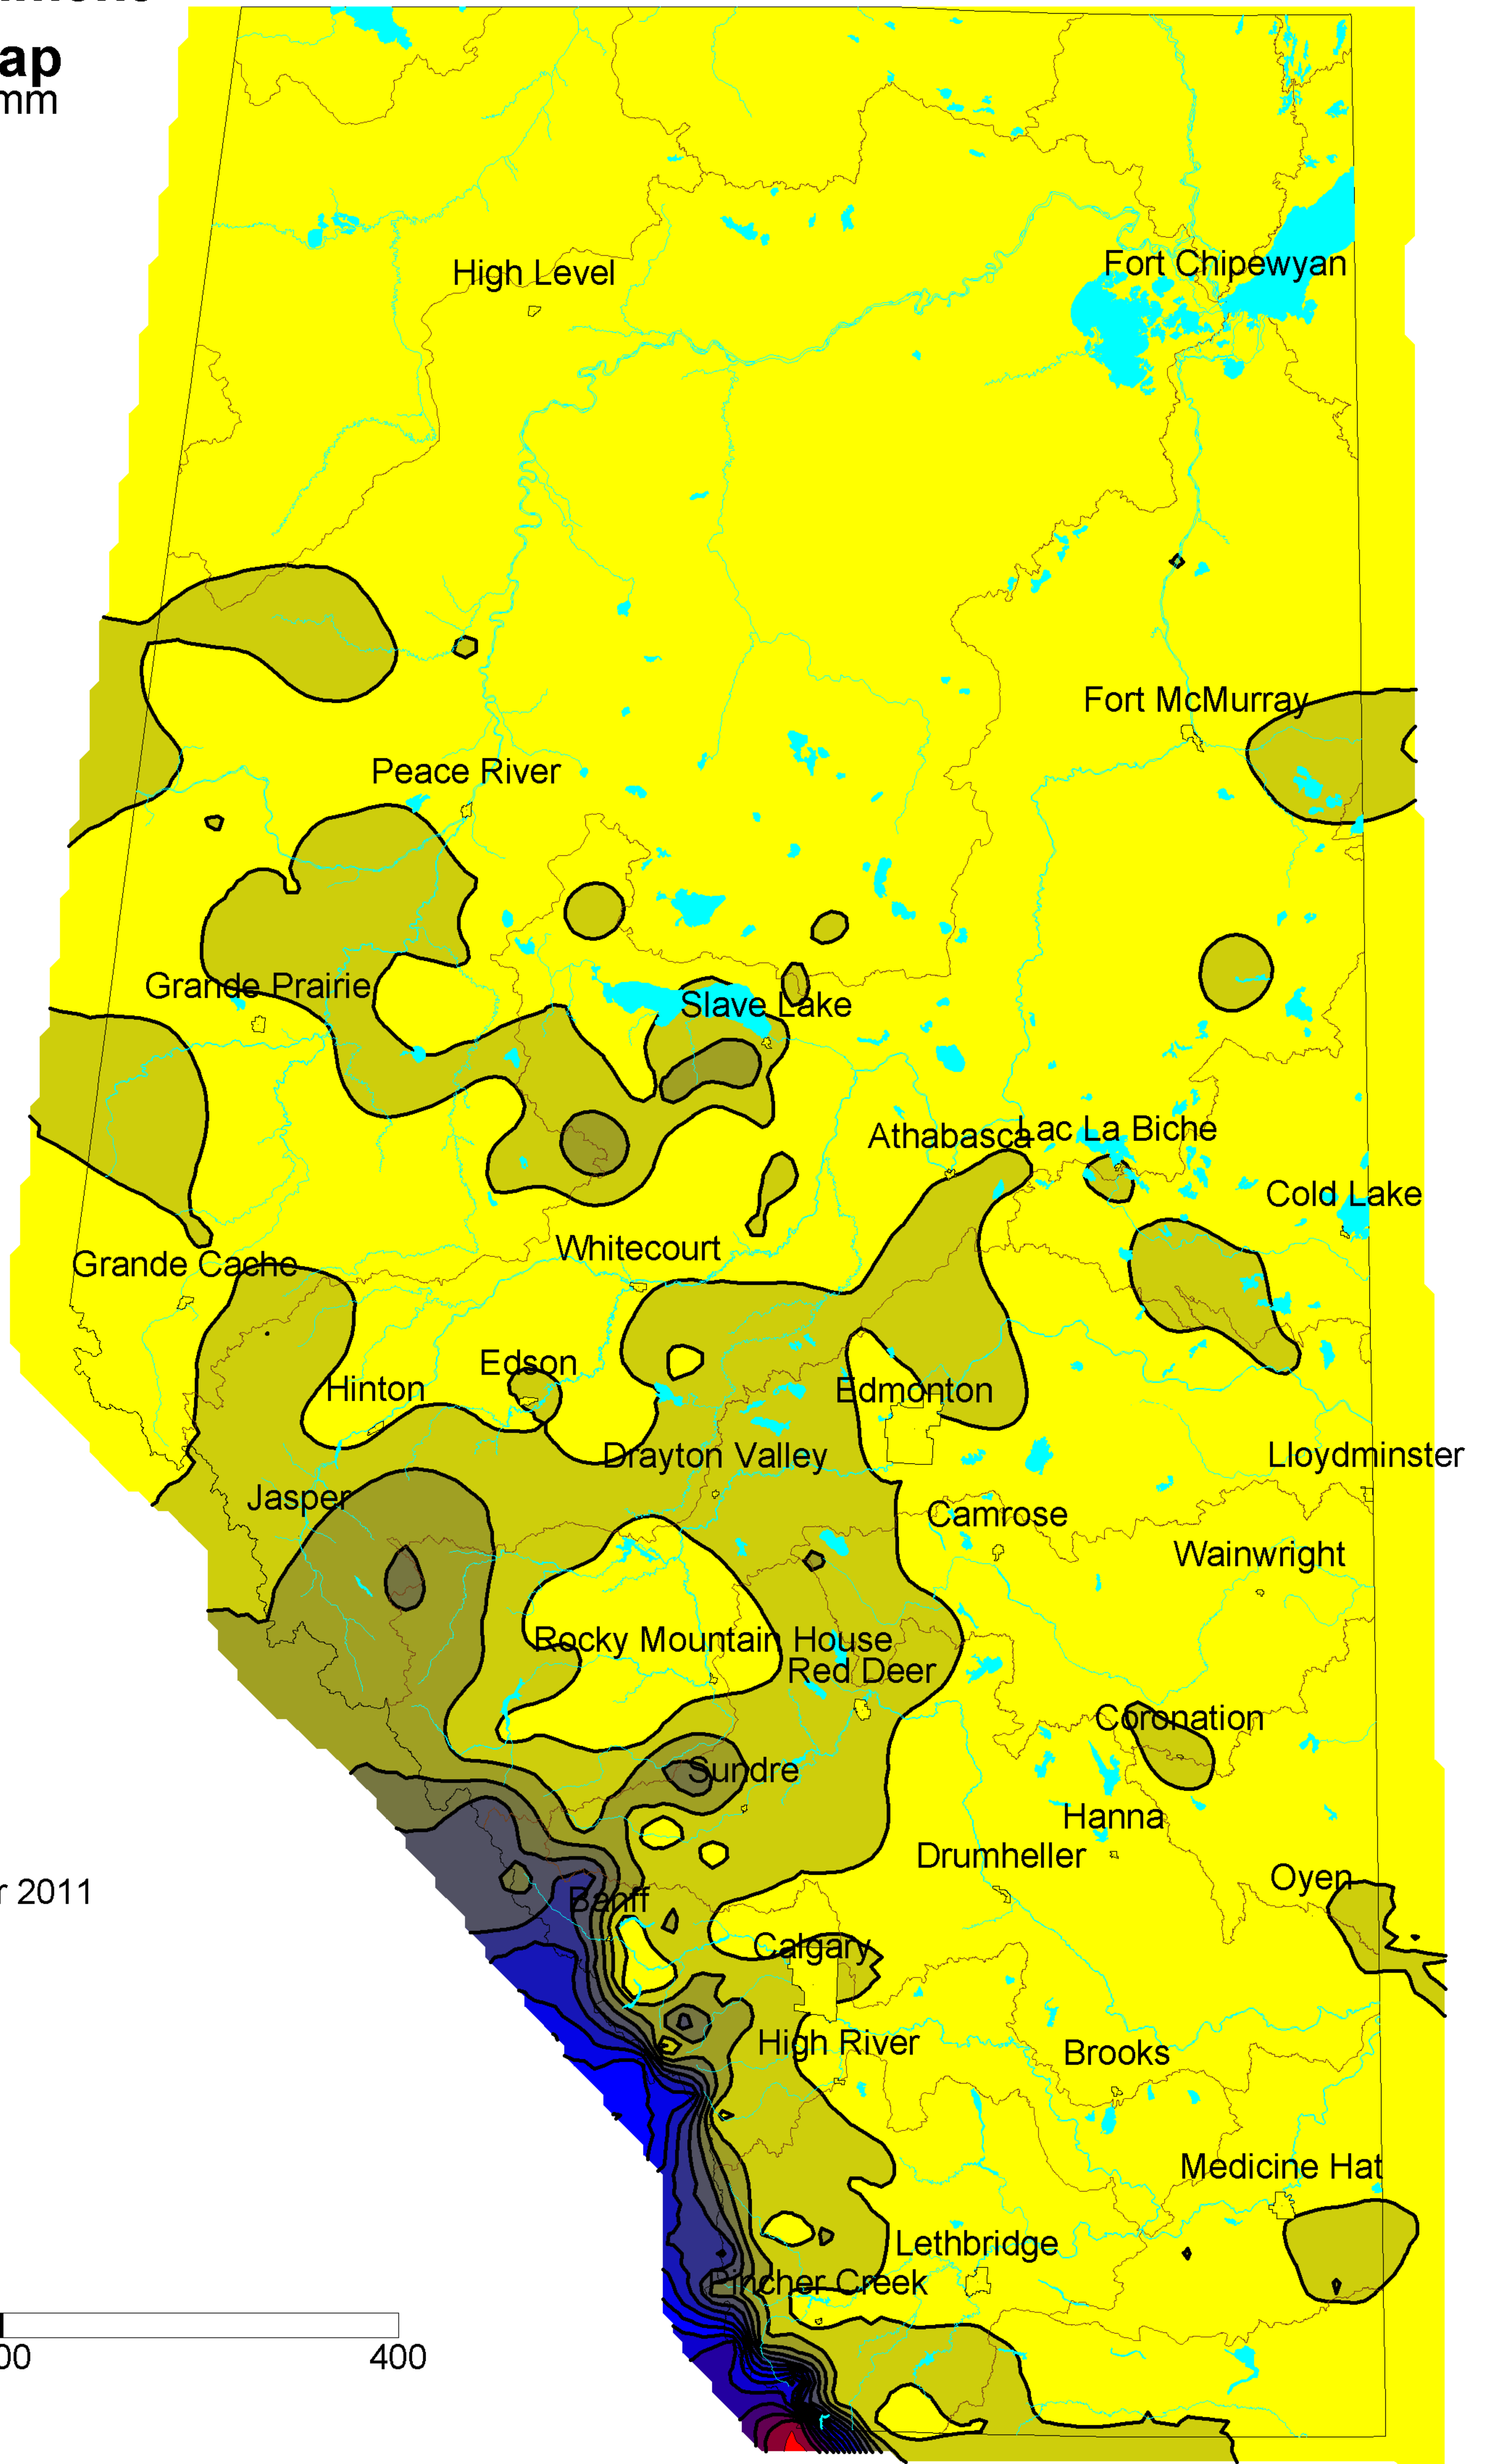

# Alberta Environment

## Precipitation Map

Contour Interval 100 mm

### Winter Precipitation

01 November 2011

01 May 2012

- Cities
- Rivers
- Basins
- Lakes

Distance in Kilometers

Map Scale 1: 5 Million