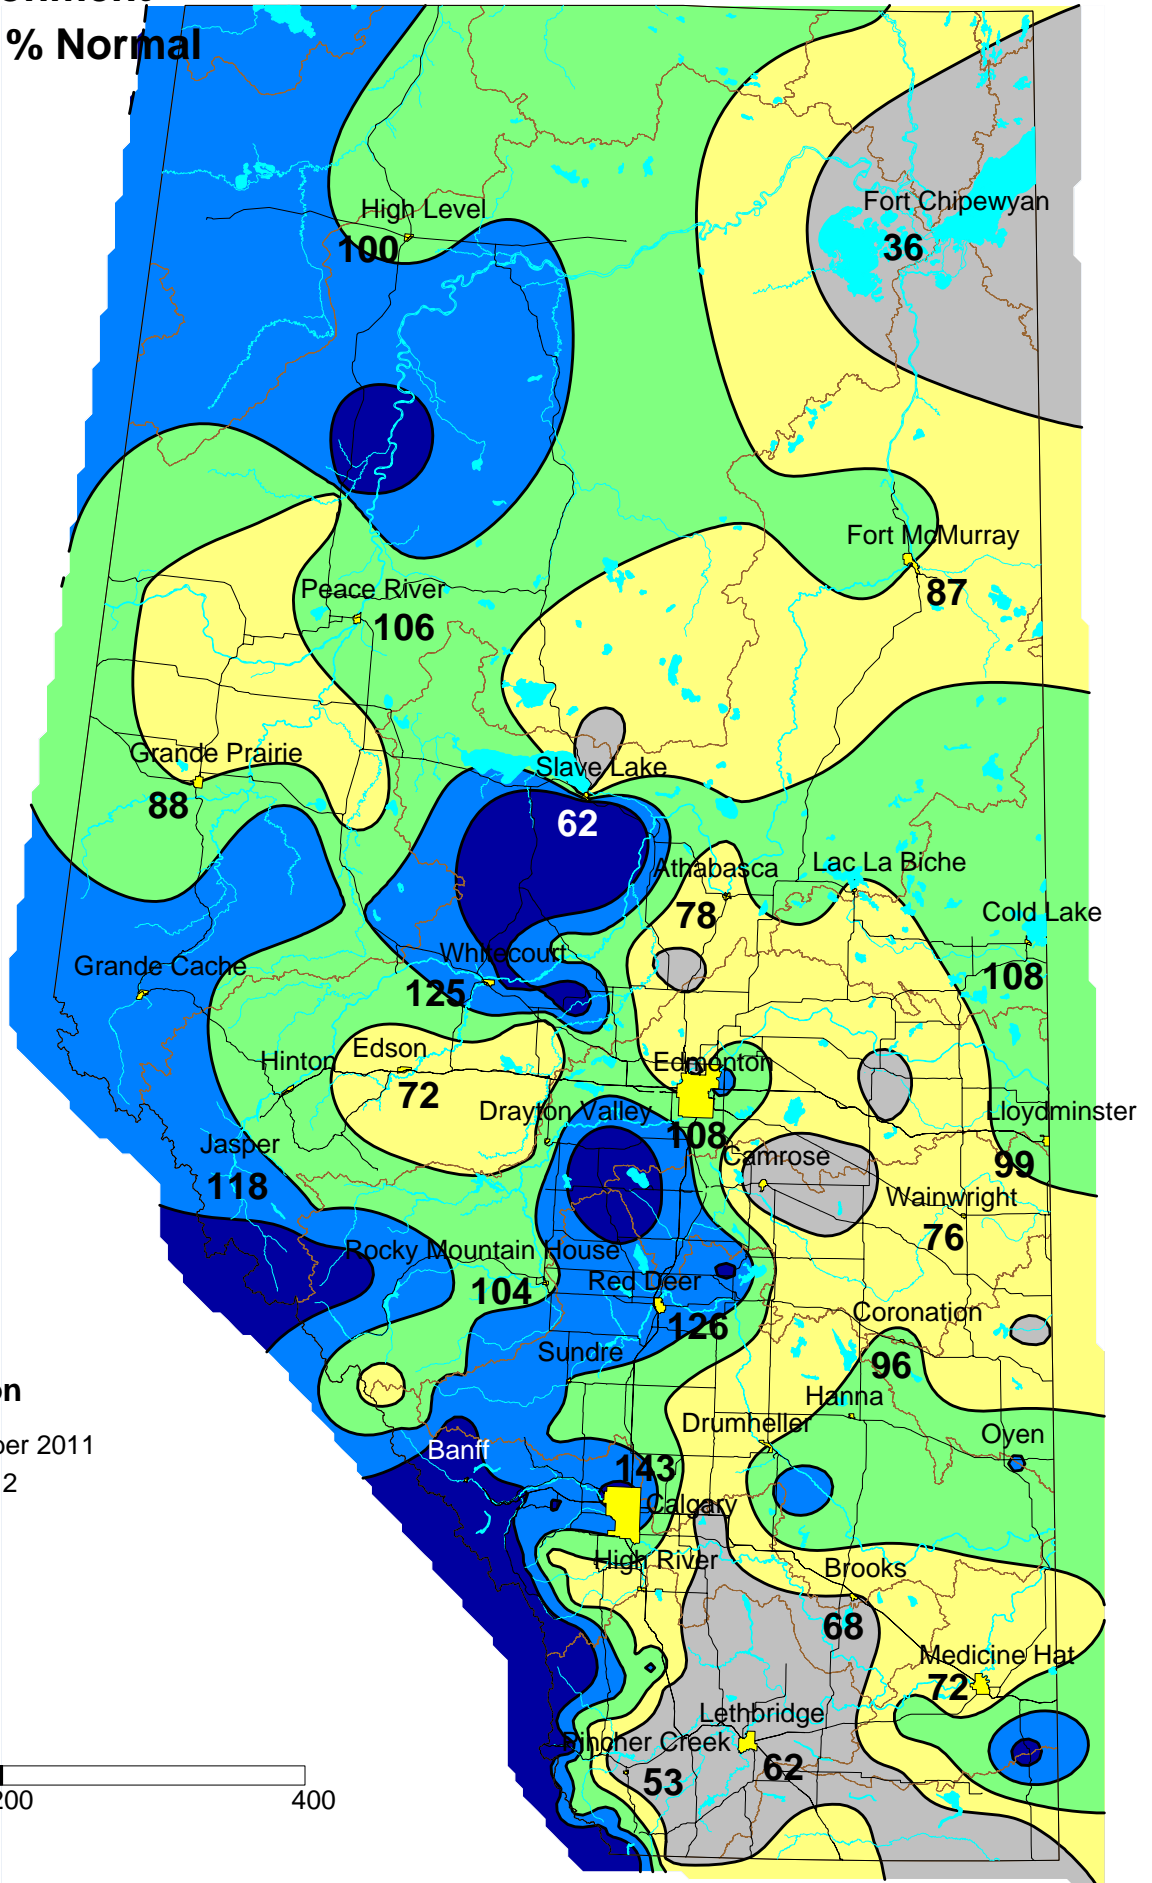

# Alberta Environment Precipitation % Normal

## Winter Precipitation

01 November 2011  
01 May 2012

- Cities
- Rivers
- Basins
- Lakes

Roads

Distance in Kilometers

Map Scale 1: 5 Million