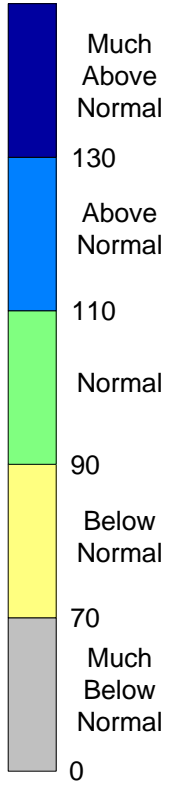

# Alberta Environment Precipitation % Normal

## Winter Precipitation

01 November 2011  
01 May 2012

- Cities
- Rivers
- Basins
- Lakes

Roads

Distance in Kilometers

Map Scale 1: 5 Million