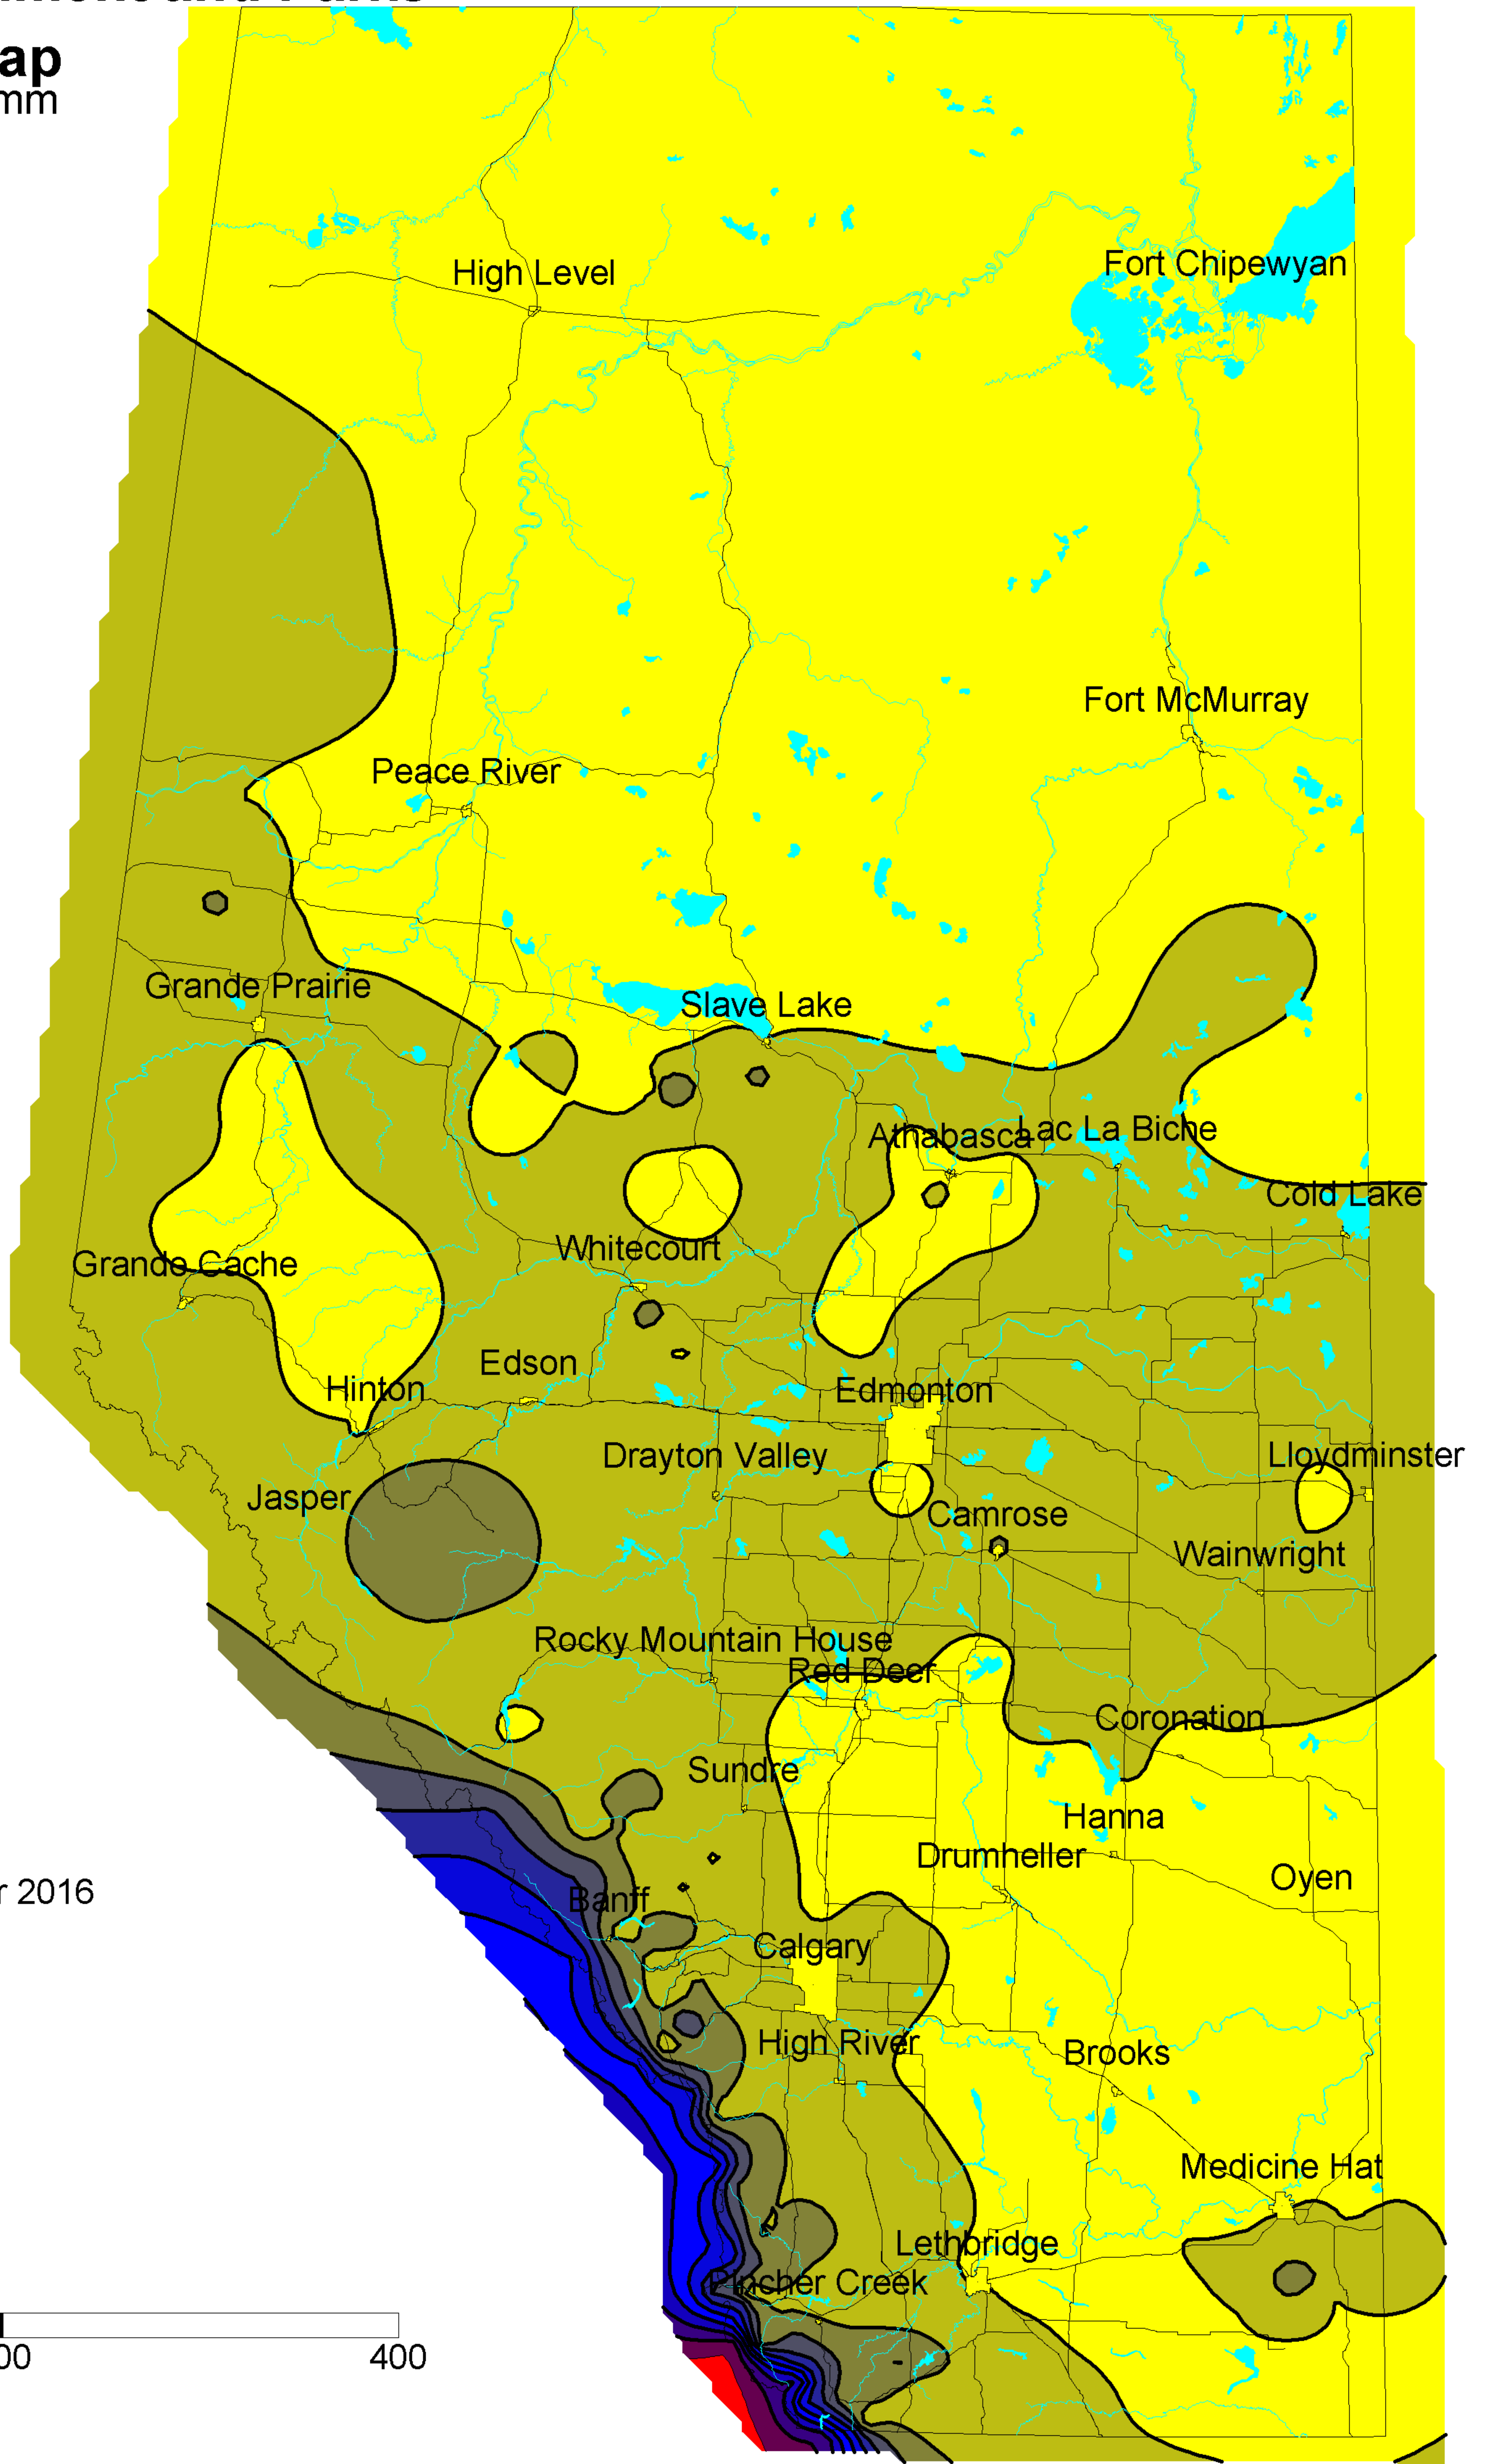

# Alberta Environment and Parks

## Precipitation Map

Contour Interval 100 mm

### Winter 2017

01 November 2016

01 May 2017

Distance in Kilometers

Map Scale 1: 5 Million