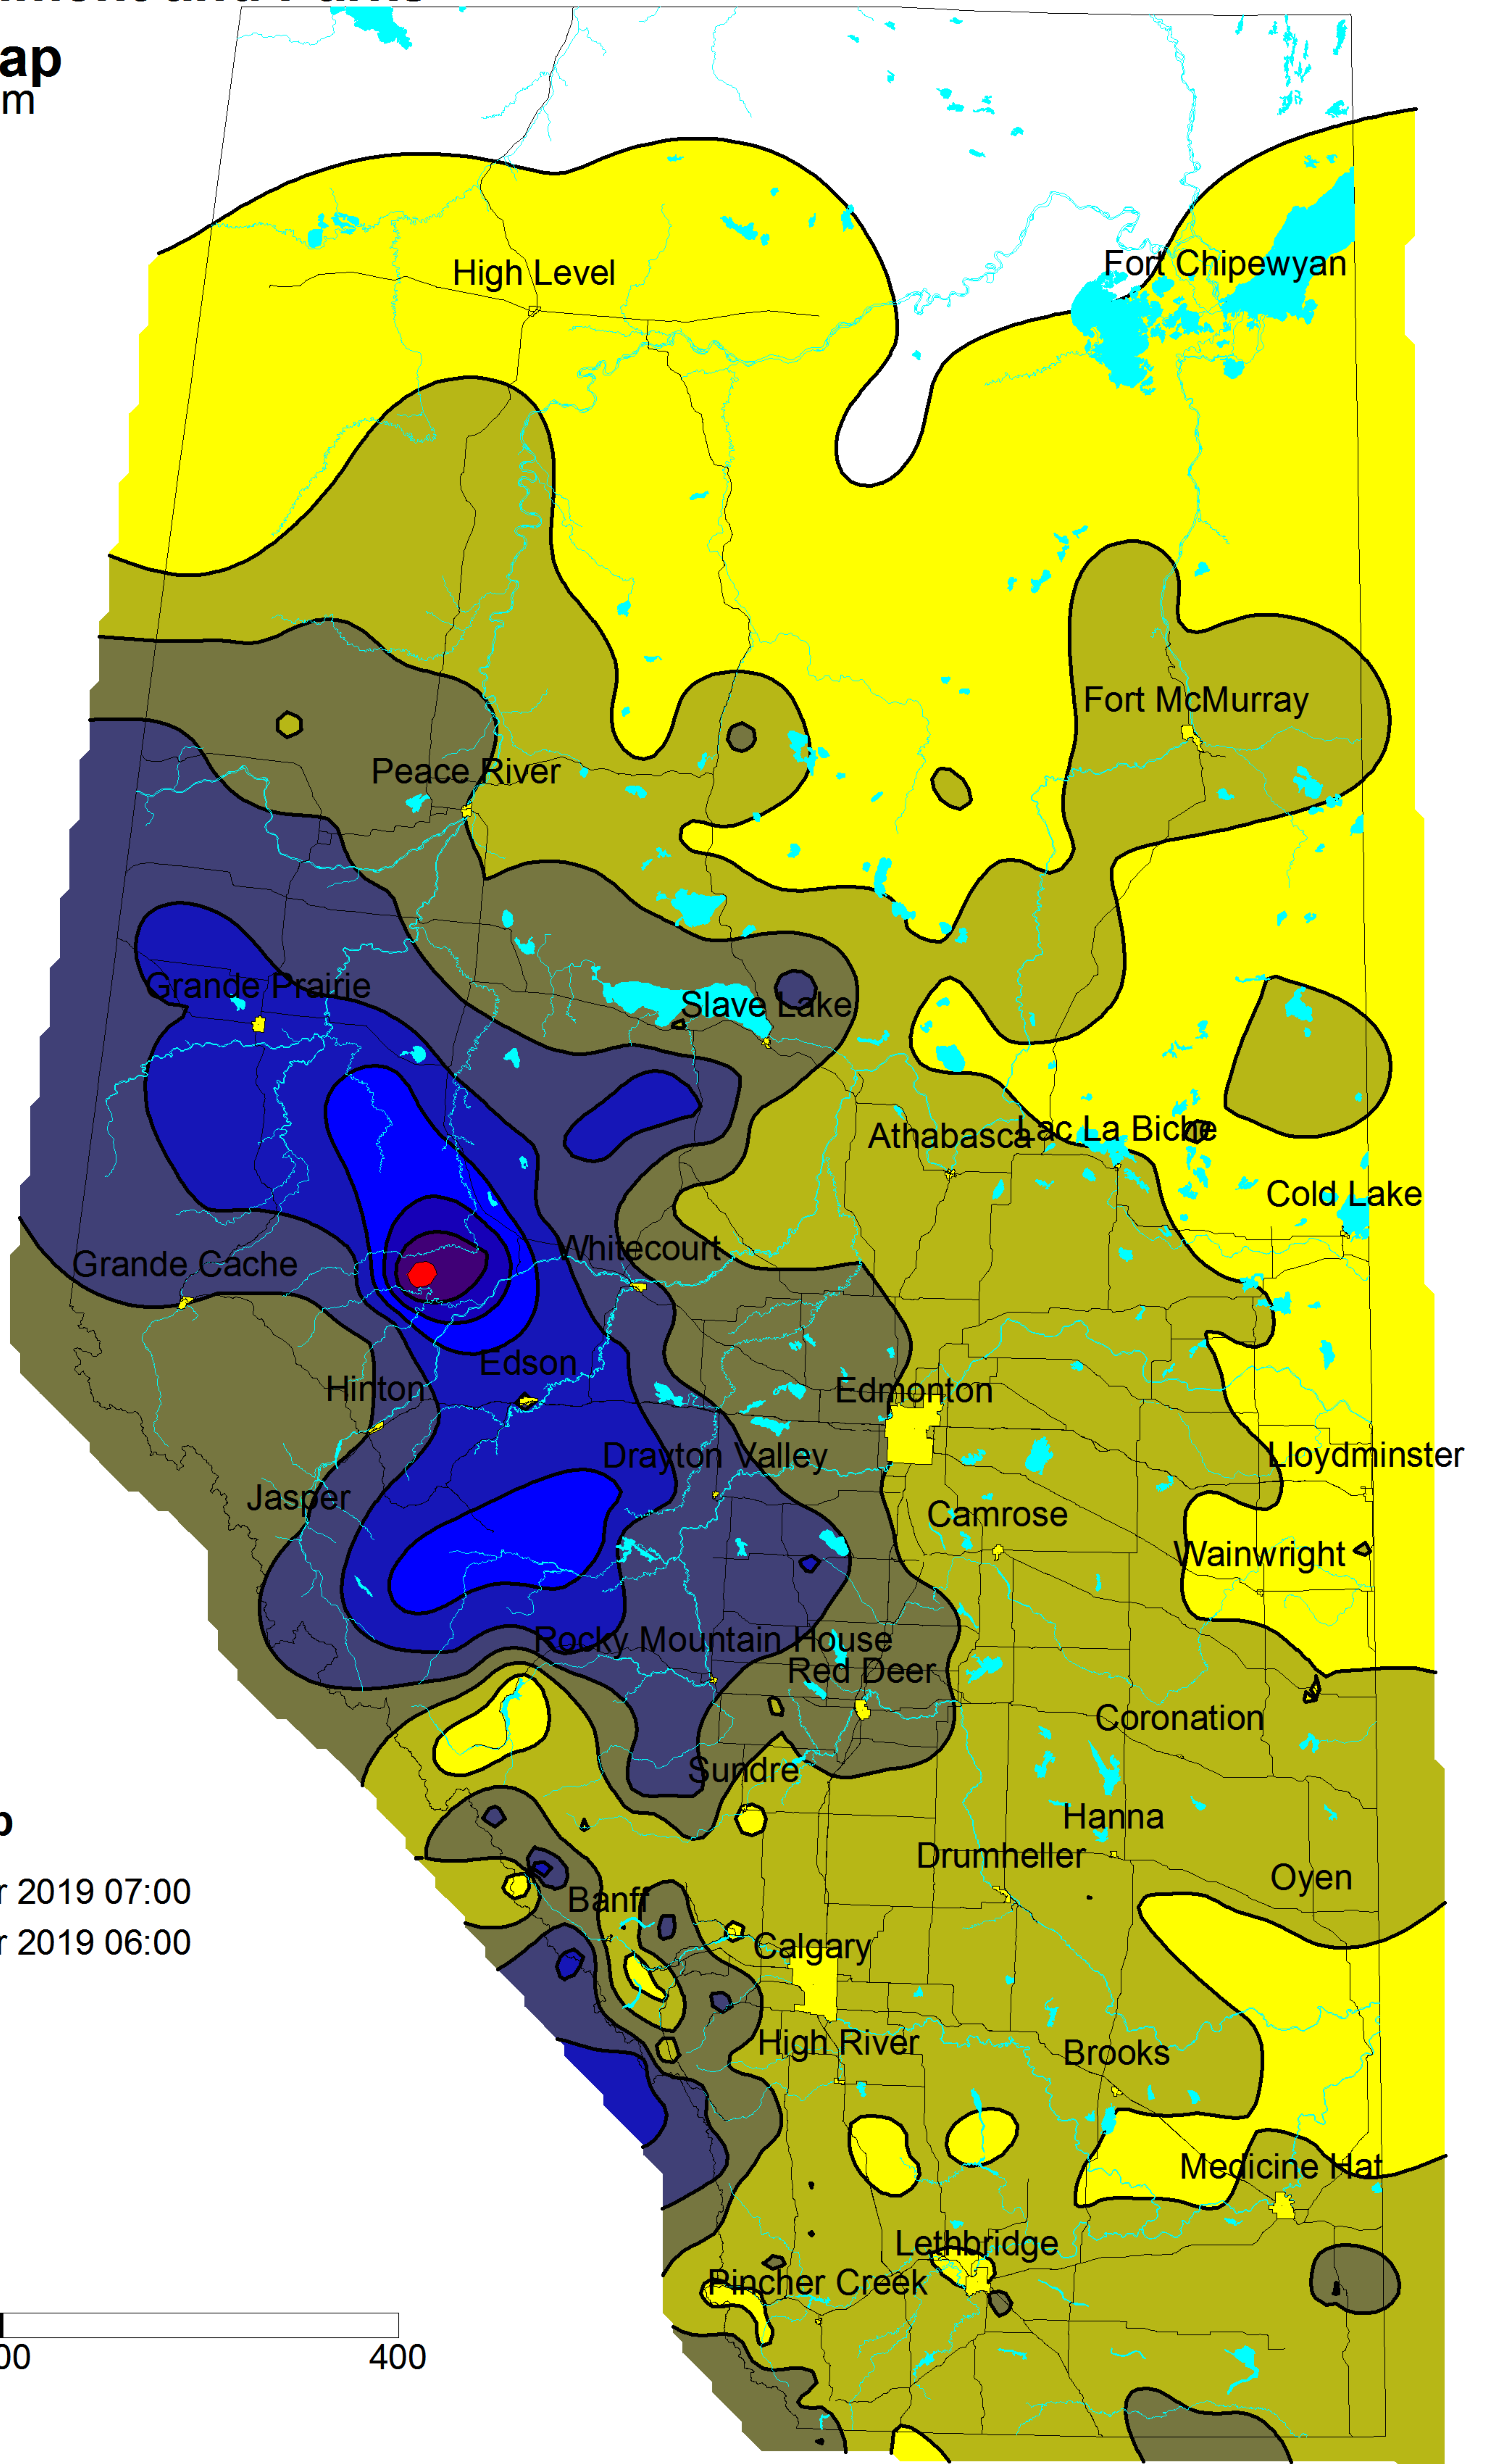

Alberta Environment and Parks

Precipitation Map

Contour Interval 10 mm

Kriging Contour Map

407 01 November 2019 07:00
18 November 2019 06:00

- Cities 
- Rivers 
- Lakes 
- Roads 

Distance in Kilometers

Map Scale 1: 5 Million