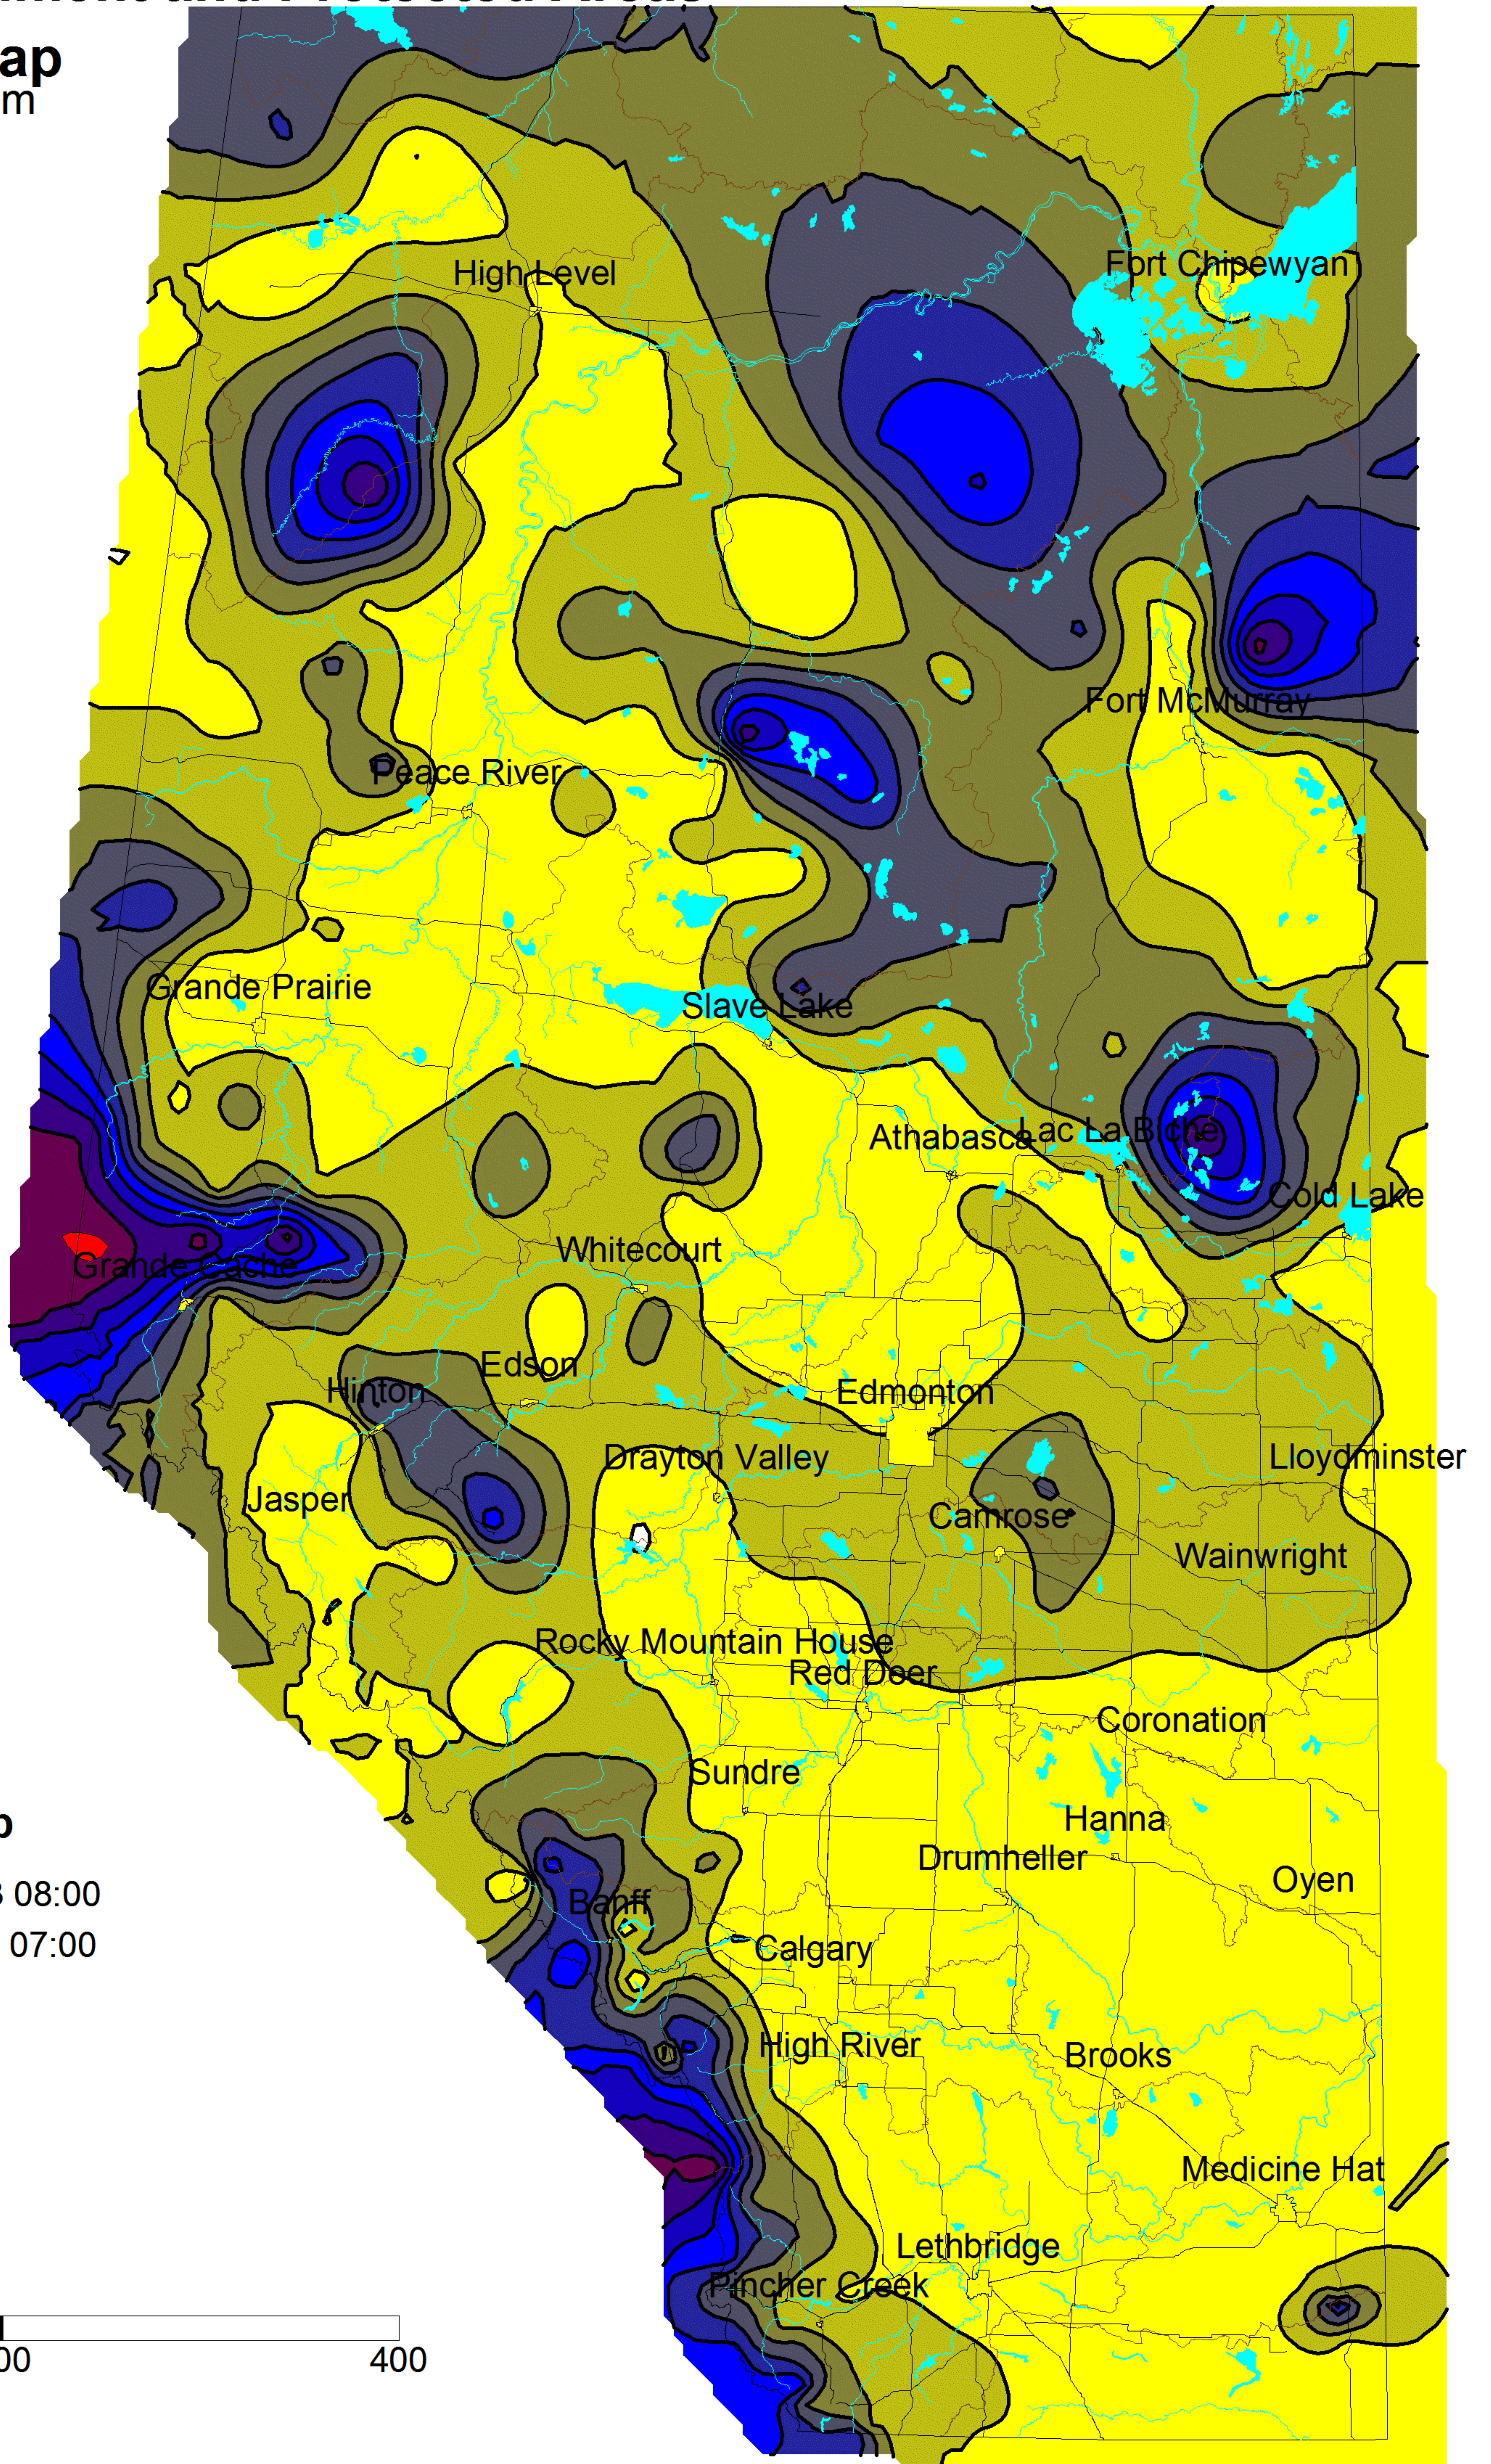

Alberta Environment and Protected Areas

Precipitation Map

Contour Interval 15 mm

Kriging Contour Map

695 02 April 2023 08:00
01 May 2023 07:00

Roads (grey line)

Distance in Kilometers

Map Scale 1: 5 Million