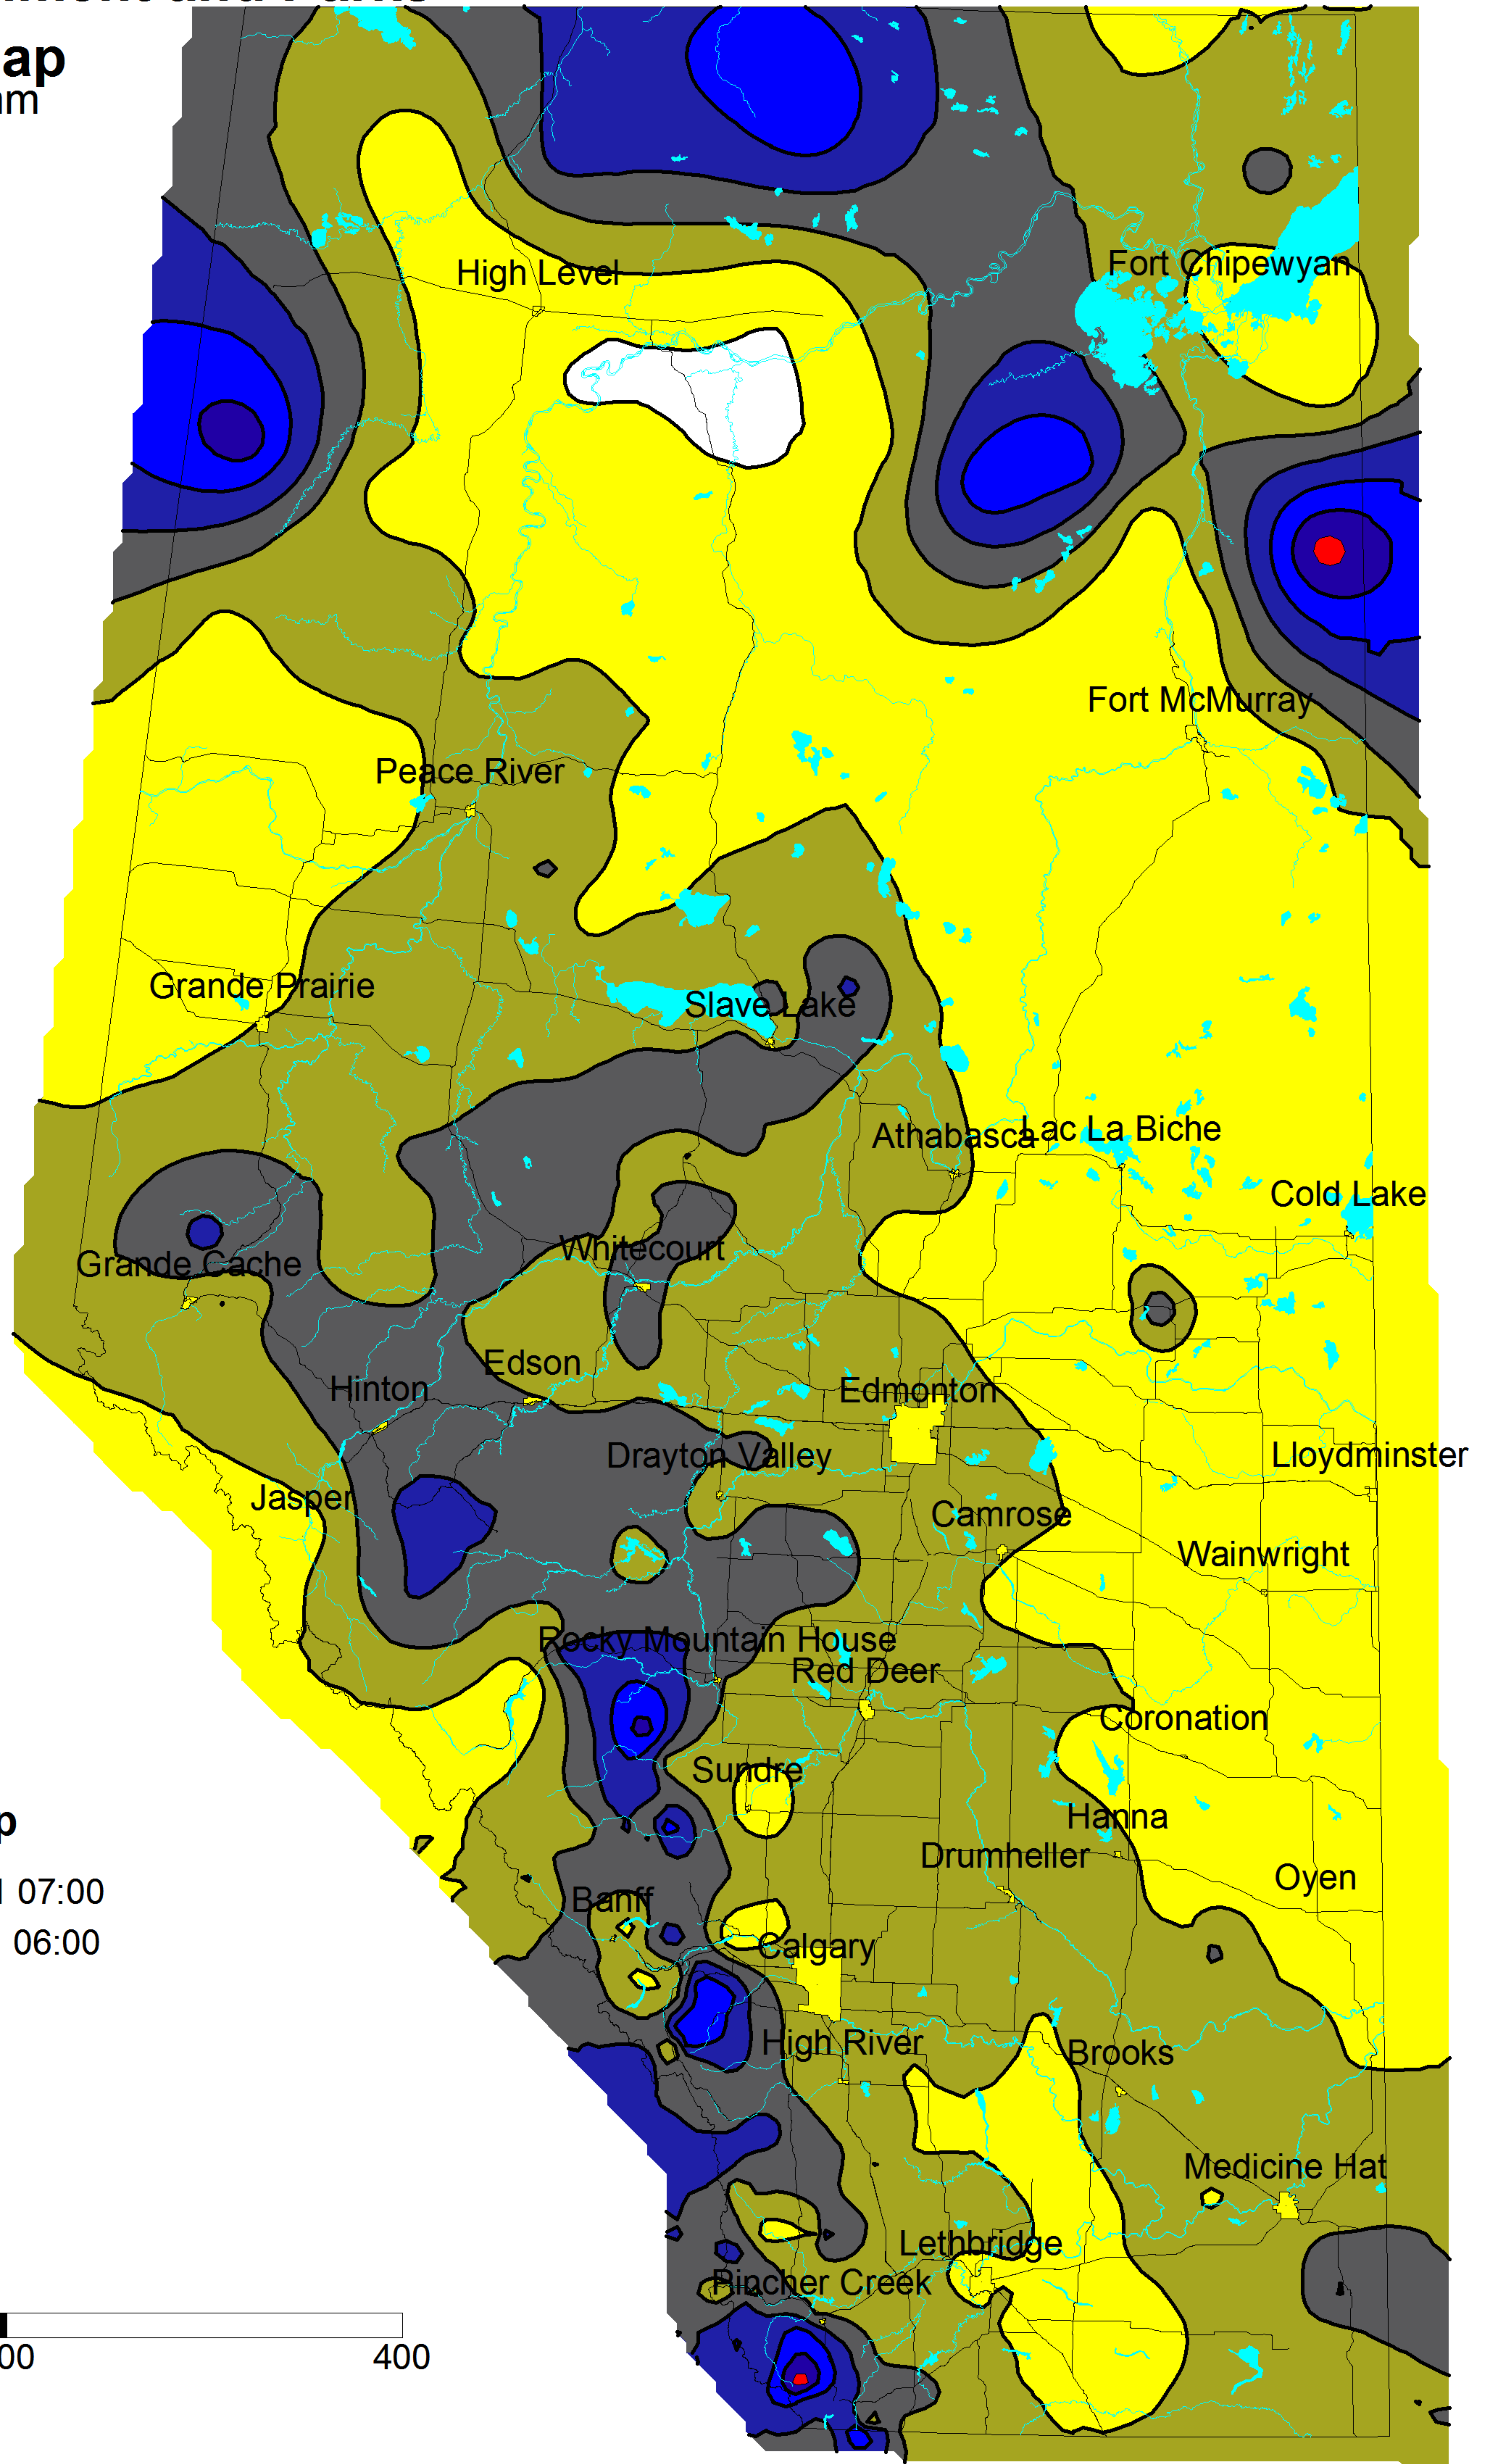

Alberta Environment and Parks

Precipitation Map

Contour Interval 20 mm

Kriging Contour Map

671 12 April 2021 07:00
10 May 2021 06:00

- Cities 
- Rivers 
- Lakes 
- Roads 

Distance in Kilometers

Map Scale 1: 5 Million