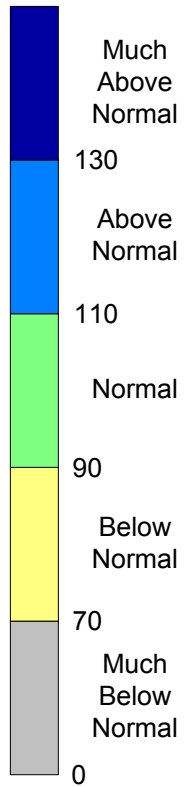

Alberta Environment Precipitation % Normal

Fall 2009

01 September 2009
31 October 2009

- Cities
- Rivers
- Basins
- Lakes

Roads

Map Scale 1: 5 Million