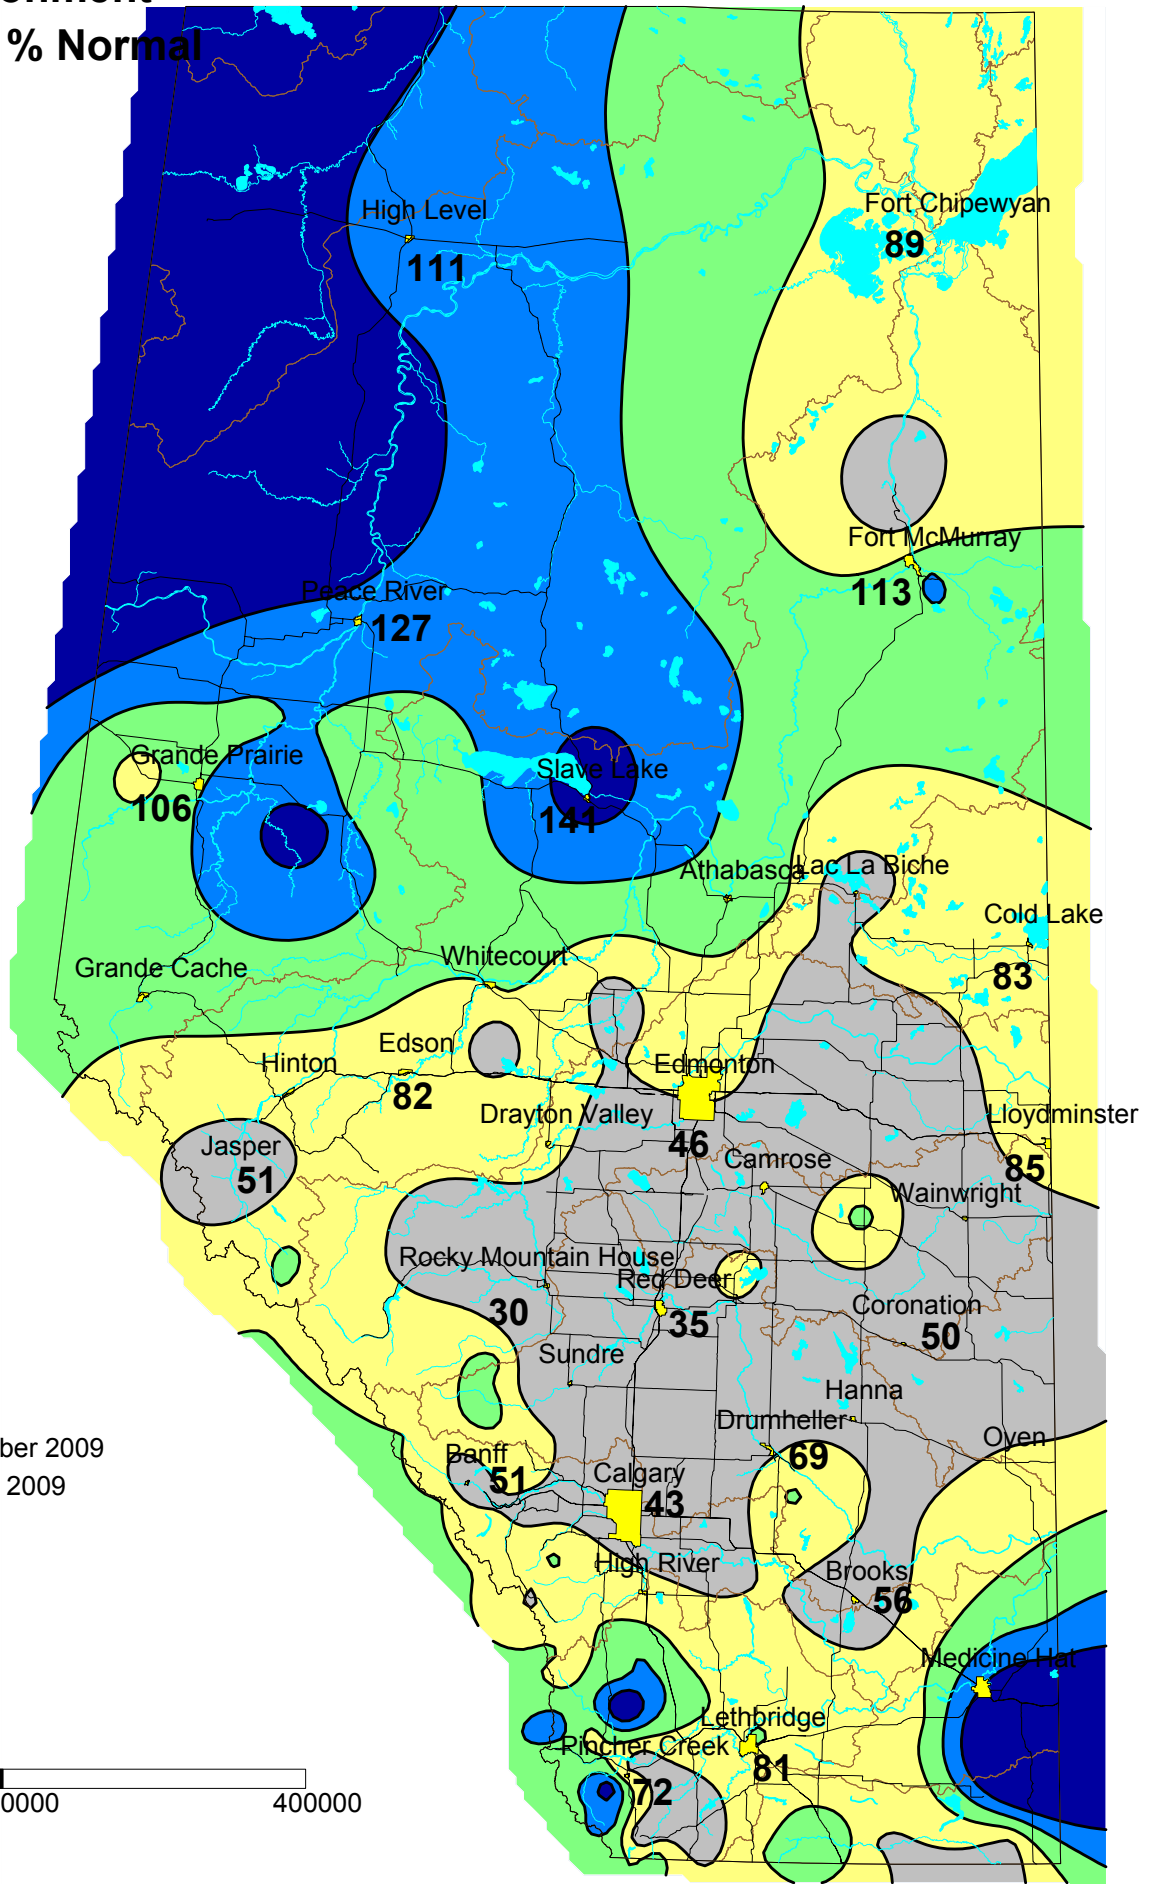

Alberta Environment Precipitation % Normal

Fall 2009

01 September 2009
31 October 2009

- Cities
- Rivers
- Basins
- Lakes

Roads

Map Scale 1: 5 Million