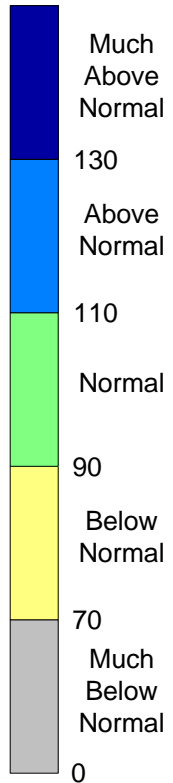

Alberta Environment Precipitation % Normal

Fall 2011

01 September 2011
01 November 2011

- Cities ■
- Rivers —
- Basins —
- Lakes —

Roads —

Map Scale 1: 5 Million