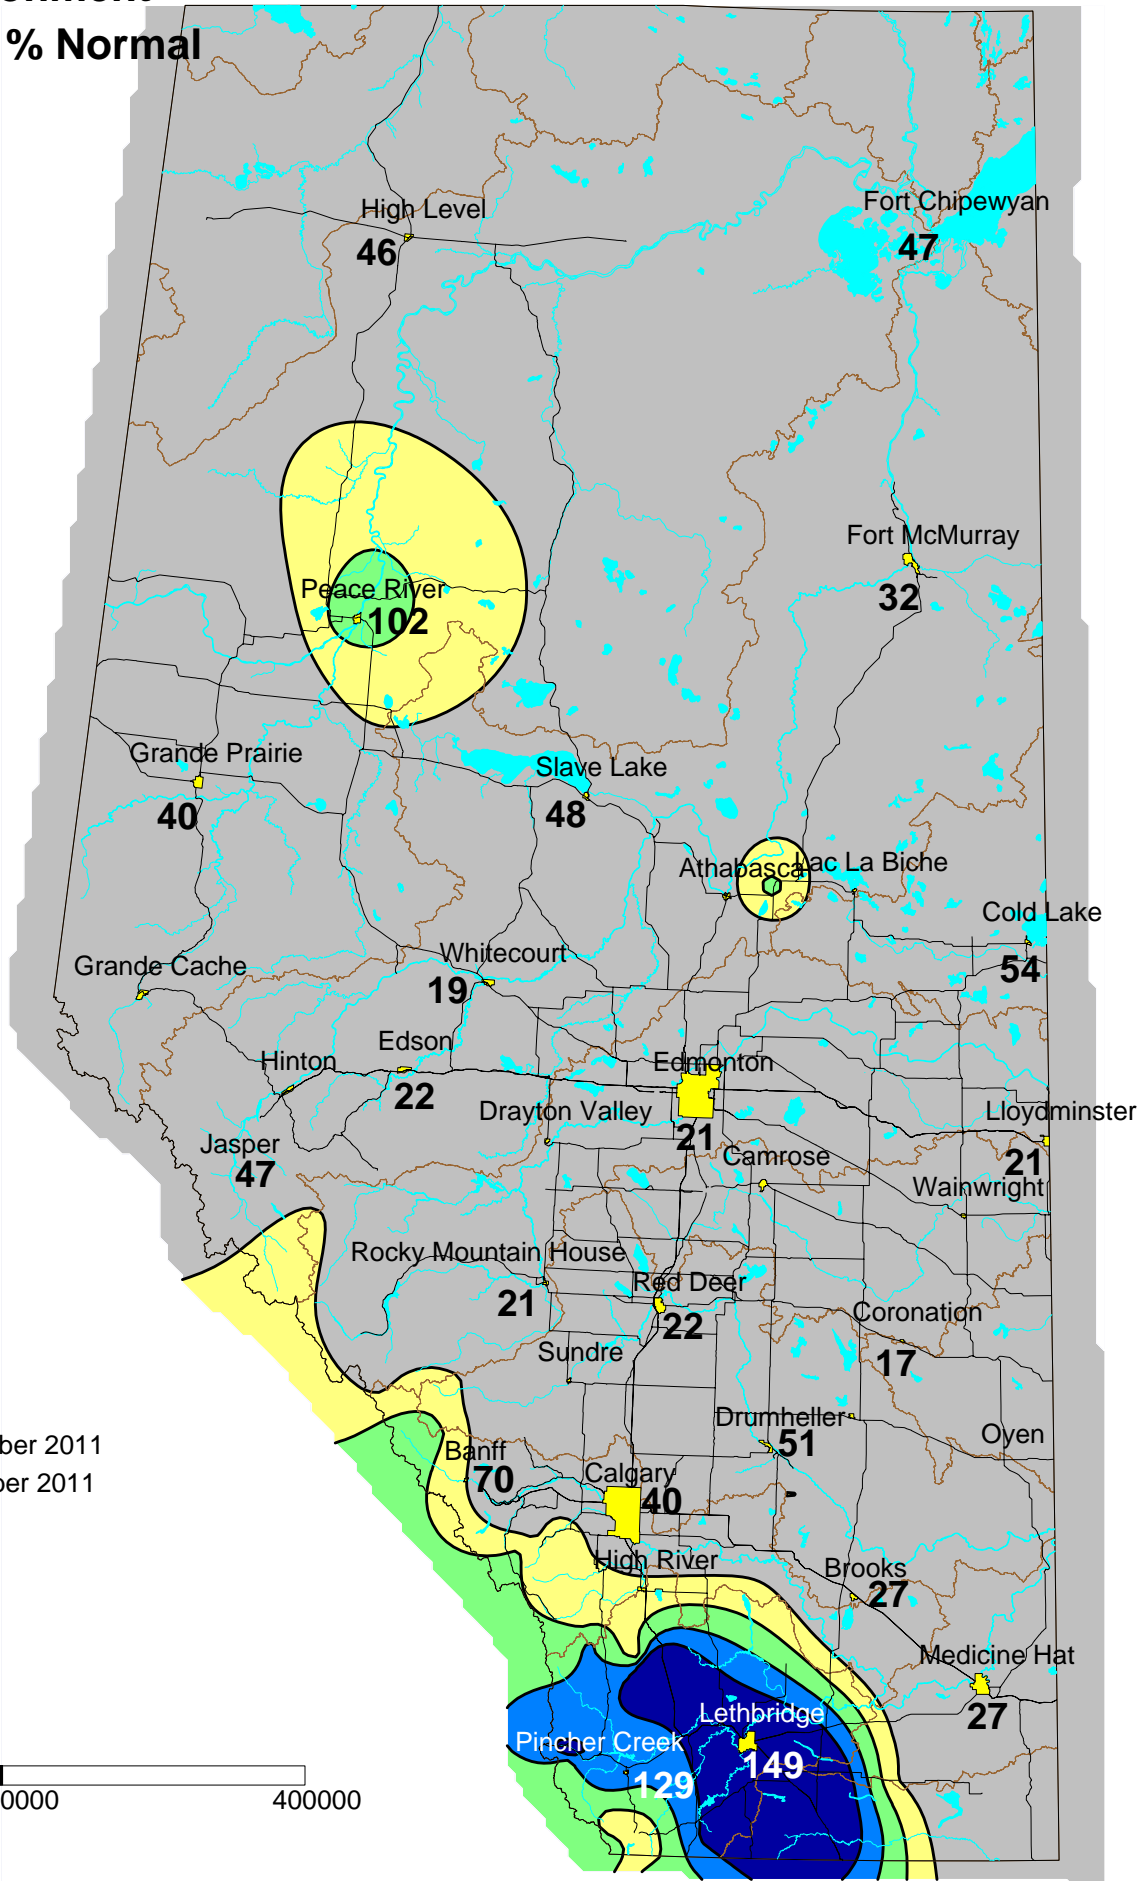

Alberta Environment Precipitation % Normal

Fall 2011

01 September 2011
01 November 2011

- Cities ■
- Rivers —
- Basins —
- Lakes —

Roads —

Map Scale 1: 5 Million