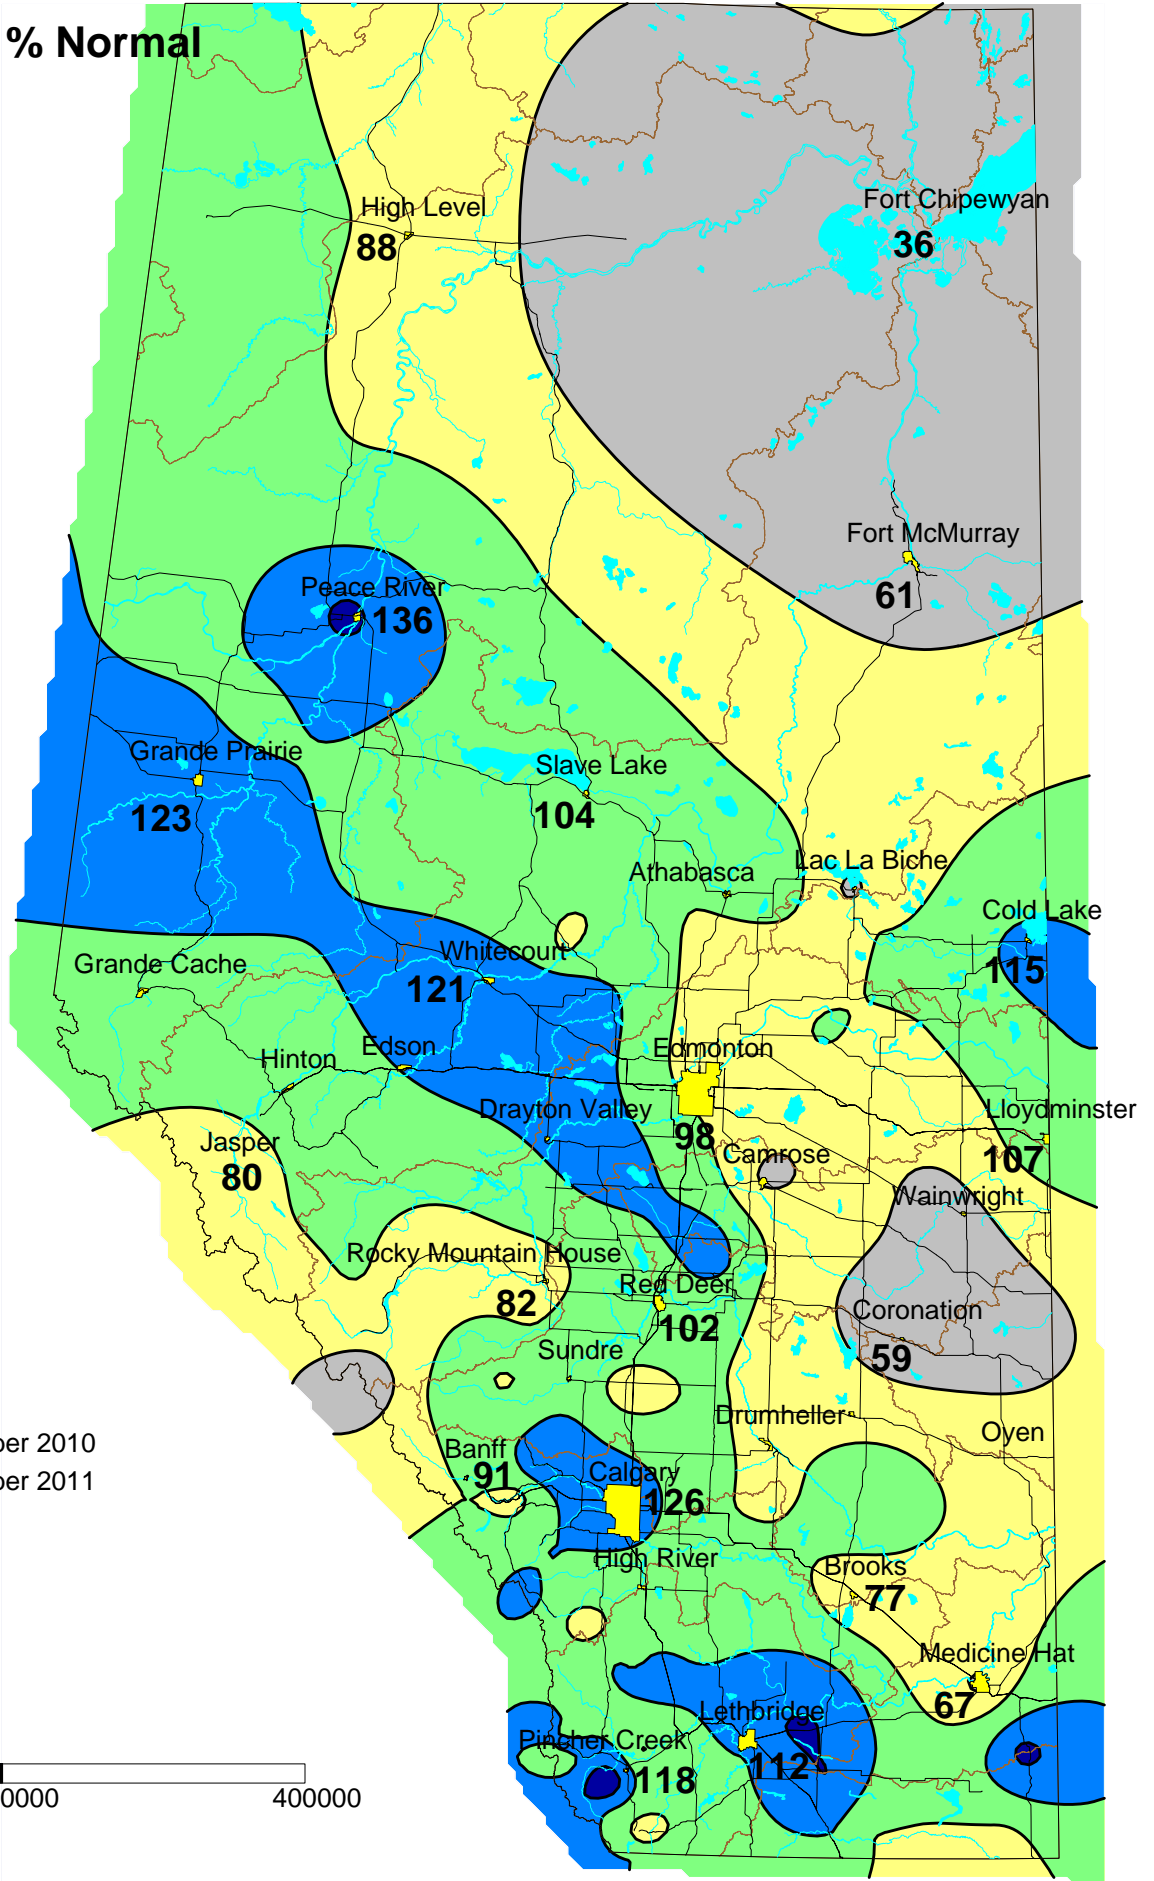

# Alberta Environment Precipitation % Normal

## Water Year 2011

01 November 2010  
01 November 2011

Cities  
Rivers  
Basins  
Lakes

Roads

Distance in Meters

Map Scale 1: 5 Million