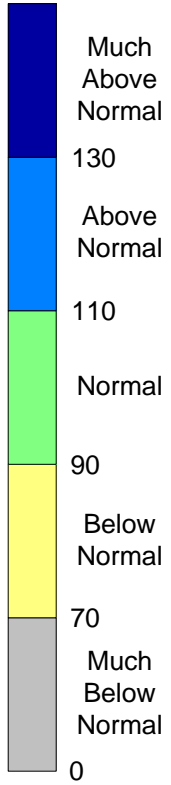

# Alberta Environment Precipitation % Normal

## Water Year 2011

01 November 2010  
01 November 2011

Cities  
Rivers  
Basins  
Lakes

Roads

Distance in Meters

Map Scale 1: 5 Million