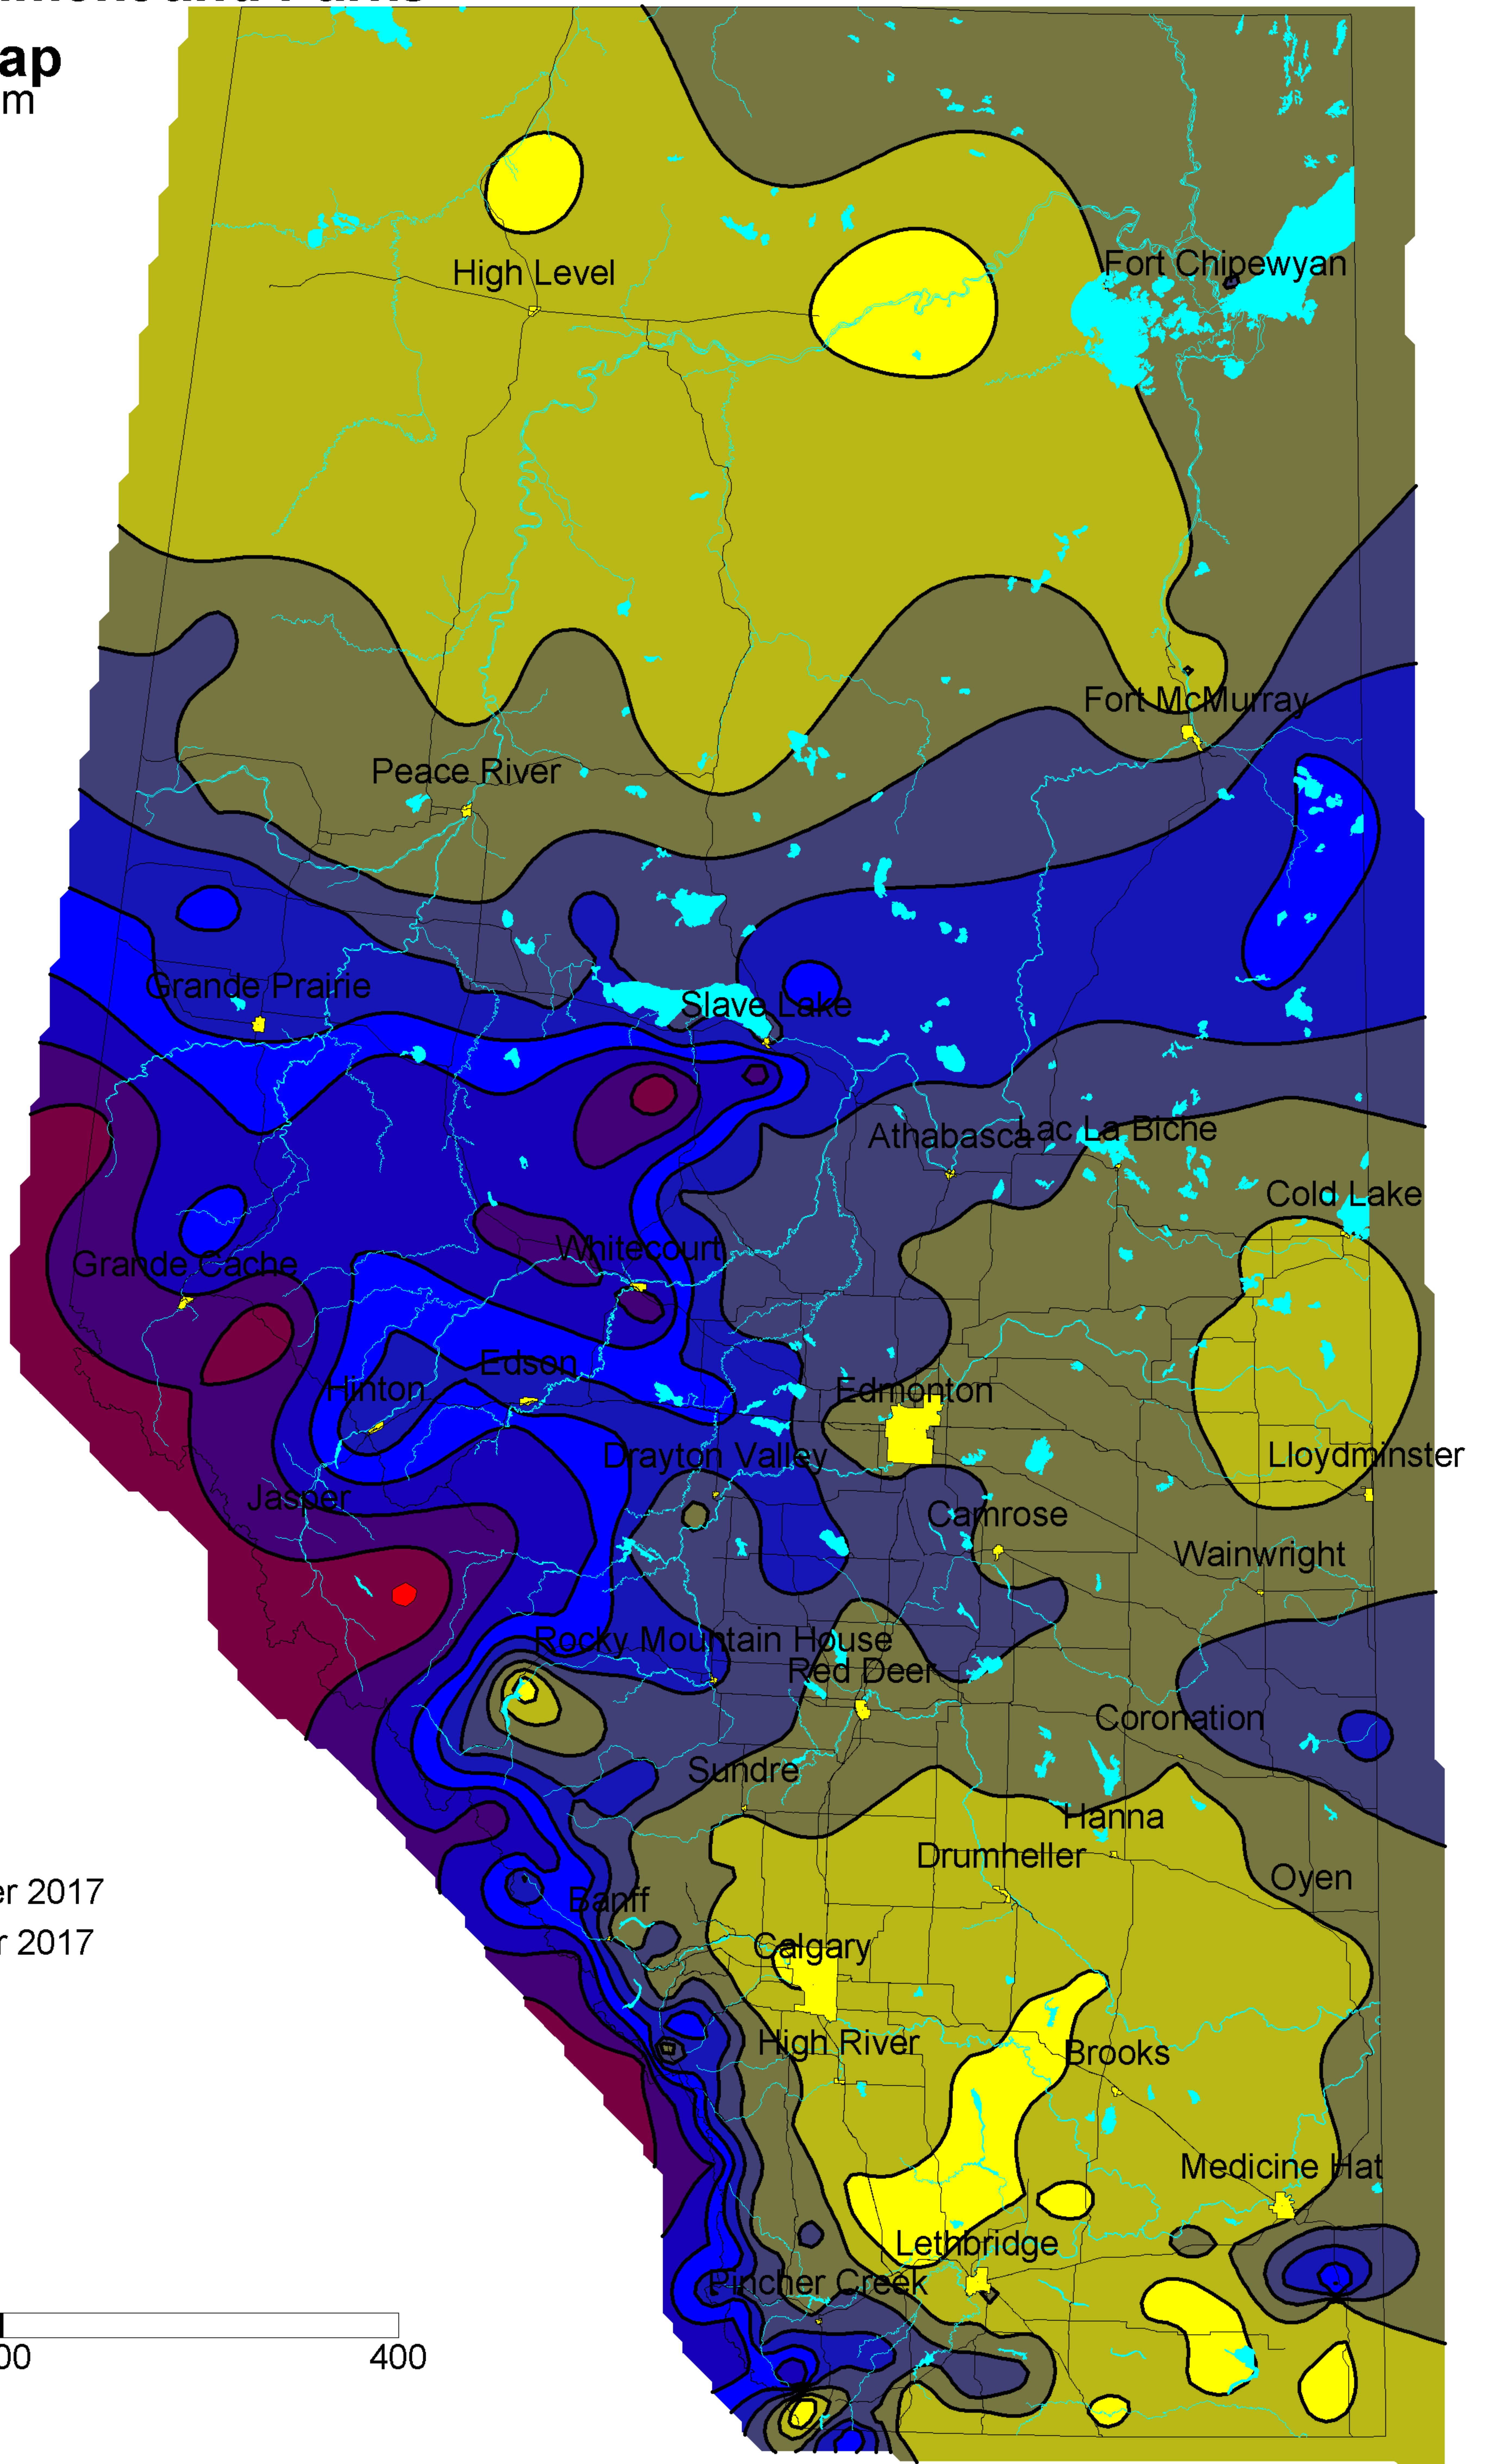

Alberta Environment and Parks

Precipitation Map

Contour Interval 25 mm

Fall 2017

01 September 2017

01 November 2017

Distance in Kilometers

Map Scale 1: 5 Million