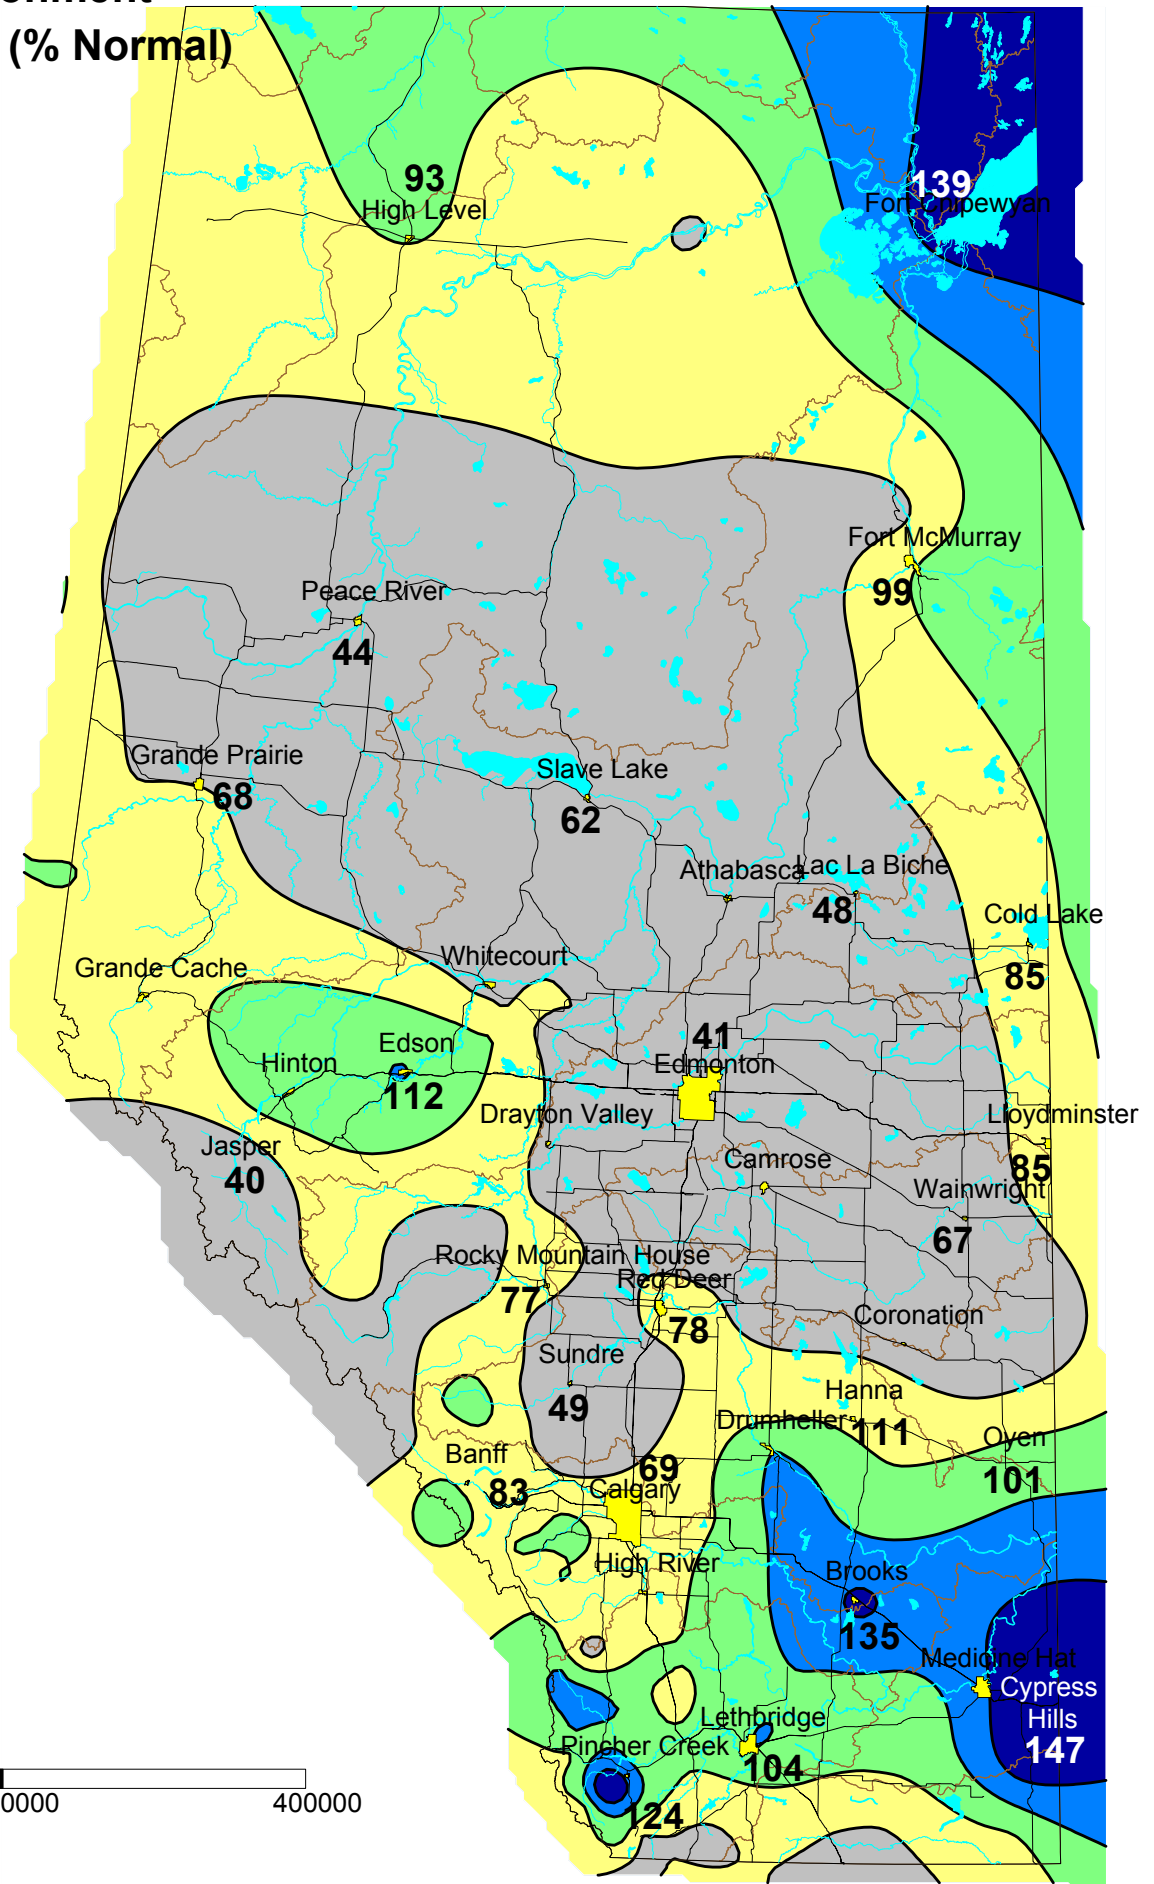

Alberta Environment Precipitation (% Normal)

May - August 2009

- Cities
- Rivers
- Basins
- Lakes

Roads

Map Scale 1: 5 Million